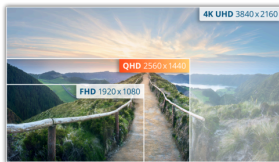

## 31.5" IPS monitor ensuring a great picture quality with QHD resolution

In an extremely clean design, the Q32V4 boasts a flat 31.5" IPS display with QHD resolution. This model offers the full package with Adaptive Sync, 75Hz refresh rate, Low Blue Light and Flicker-Free.

### QHD Resolution

With 2560 x 1440 resolution, Quad HD (QHD) offers superior picture quality and sharp imagery that reveals the finest details. The widescreen 16:9 aspect ratio provides plenty of space to spread out and work, plus allows you to enjoy games or movies in their original size.