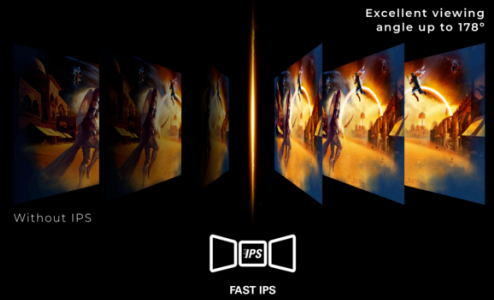

## FHD RESOLUTION

Want to watch a Blu-ray movie in full quality, enjoy games in high resolution or read crisp text in office applications? Thanks to its Full HD resolution of 1920 x 1080 pixels, this monitor lets you do just that. Whatever you are viewing, with Full HD it will be displayed in rich detail without requiring a high-end graphics card or consuming a lot of your system's resources.

## IPS PANEL

IPS panel ensures an excellent viewing experience with lifelike yet brilliant and accurate colors. Colors look consistent no matter from which angle you look at the display.

## DISPLAY INFORMATION

Screen size (inch)	27,0
Screen size (cm)	68,6
Flat / Curved	Flat
Panel treatment	Antiglare (AG)
Pixel Pitch (mm)	0,31125
Pixels per Inch	81,0
Panel resolution	1920x1080
Aspect ratio	16:9
Panel type	Fast IPS
Backlight type	WLED
Max Refresh rate	180 Hz
Response time GtG	1 ms
Response time MPRT	0.5 ms
Static contrast ratio	1000:1
Viewing angle (CR10)	178/178
Display colours	16.7 Million
Brightness in nits	300 cd/m <sup>2</sup>
Local Dimming Zones	Global Dimming