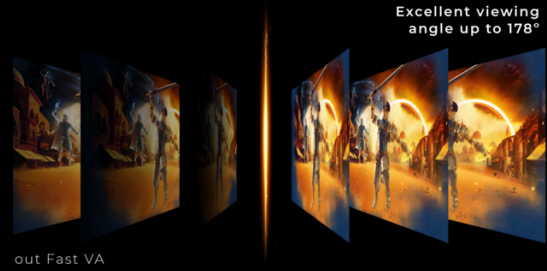

FAST IPS

Unlock your gaming potential with Fast IPS panels offering rapid pixel response times of up to 1ms GtG. Say farewell to motion blur as you enjoy sharper images, enhancing precision targeting and boosting performance in high-speed games. Experience the advantages of fast IPS technology, including vibrant colors and wide viewing angles, for an immersive gaming experience and unleash your full potential.