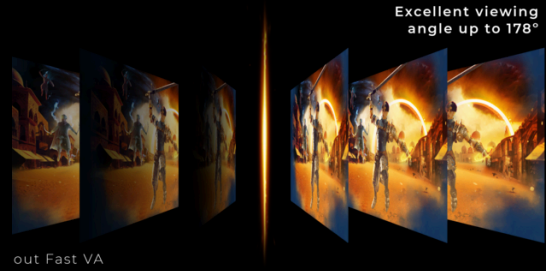

FAST IPS

Unlock your gaming potential with Fast IPS panels offering rapid pixel response times of up to 1ms GtG. Say farewell to motion blur as you enjoy sharper images, enhancing precision targeting and boosting performance in high-speed games. Experience the advantages of fast IPS technology, including vibrant colors and wide viewing angles, for an immersive gaming experience and unleash your full potential.

G-SYNC COMPATIBLE

Enable flawless picture quality by synchronising new generations of NVIDIA graphics cards* with this G-SYNC Compatible monitor. *Please refer to NVIDIA website for the complete list of GPUs working with G-SYNC Compatible monitors

LIVE THE GAME AT ITS BEST WITH HDR10

HDR10 is here to enhance picture quality even further, improving the synchronization of your GPU or your console with the monitor. This creates a more realistic, immersive, and smooth gaming experience: You'll feel like stepping in the game, frame by frame.