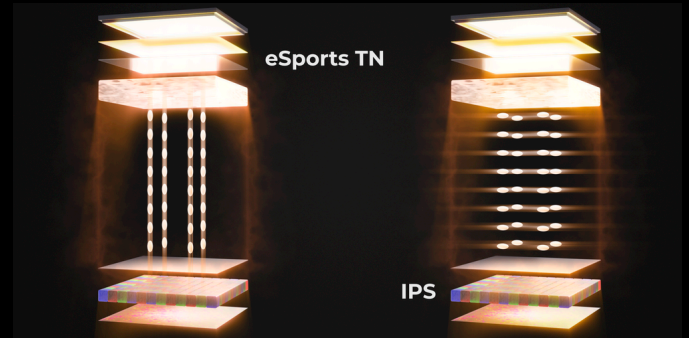

G-SYNC COMPATIBLE

Enable flawless picture quality by synchronising new generations of NVIDIA graphics cards* with this G-SYNC Compatible monitor. *Please refer to NVIDIA website for the complete list of GPUs working with G-SYNC Compatible monitors

LOW INPUT LAG

Unleash your reflexes by switching to the AOC Low Input Lag mode. Forget graphical frills: this mode rewires the monitor in favour of raw response time, giving the ultimate edge in hair trigger stand offs.