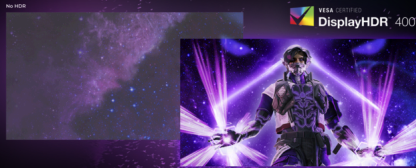

TN ESPORTS

Dominate with AOC's Fast TN eSports panel, delivering blazing-fast 0.5 ms GTG response times and high refresh rates up to 610 Hz. Enjoy crisp, tear-free visuals and ultra-low input lag for unrivaled competitive precision.

ADAPTIVE SYNC

Adaptive Sync aligns your monitor's vertical refresh rate with the frame rate delivered by your GPU, making your gameplay and casual gaming experience even more fluid by eliminating stuttering, tearing and judder. This feature is also useful when enjoying videos and other visual media, for a smoother entertainment.

LOW INPUT LAG

Unleash your reflexes by switching to the AOC Low Input Lag mode. Forget graphical frills: this mode rewires the monitor in favour of raw response time, giving the ultimate edge in hair trigger stand offs.

VESA CERTIFIED DISPLAYHDR™ 400

Even the lowest level of High Dynamic Range (HDR) feature poses a significant upgrade to common monitors. The peak luminance of 400 cd/m² enables your display to hone the picture quality with a manifold colour spectrum and more diverse contrast. The VESA-certificate ensures richness of detail and realistic portrayals of game and film worlds.