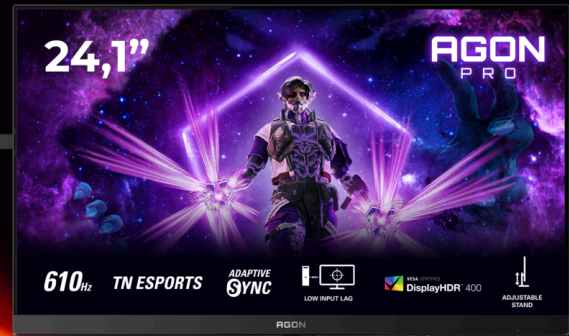

**AGON**  
BY AOC

BECOME THE  
ULTIMATE LEGEND

POWERED BY  
**AG246FK6**

Step into the future of competitive gaming with the AG246FK6, featuring an unmatched 610Hz refresh rate on a TN eSports panel for blazing-fast response times and unbeatable motion clarity. With ultra-low input lag, 0.5ms MPRT, and HDR400, every frame is razor-sharp and buttery smooth. HDMI 2.1 ensures next-gen connectivity, while the ergonomic stand keeps you comfortable during marathon gaming sessions. Enhance your gameplay with G-Menu software for custom settings. This monitor is built for the ultimate competitive advantage—are you ready to break all limits?

- **Pro eSports Design**
- **610Hz refresh rate (OC, 600Hz native)**
- **TN eSports**
- **Adaptive sync**
- **Low Input Lag**
- **Vesa Certified DisplayHDR™ 400**

## PRO ESPORTS DESIGN

Crafted for esports pros, this AOC monitor features a sleek, low-profile base for optimal mouse and keyboard space. Its 3-sided borderless design supports seamless multi-monitor setups, with an ergonomic stand offering tilt, swivel, and pivot for peak performance comfort.