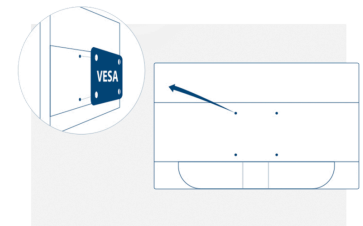

Kensington Lock

Kensington Lock is an anti-theft system, comprising a metal-reinforced hole in the body of the respective device, to use with a metal cable secured with a key/lock system. Kensington locks enable you to secure your AOC monitor during a LAN event, an organisation, or wherever you carry it.

ERGONOMICS	
Vesa wallmount	100x100
Tilt	-5/15

SUSTAINABILITY	
TCO Certified	6

SCREEN	
Screen size (inch)	23,6
Screen size (cm)	59,944
Flat / Curved	Flat
Display hardness	3H
Panel resolution	1920x1080
Resolution name	FHD
Aspect ratio	16:9
Panel type	TN
Backlight type	WLED
Max Refresh rate	60 Hz
Response time GtG	1 ms
Static contrast ratio	1000:1
Dynamic contrast ratio	100M:1
Viewing angle (CR10)	170/160
Display colours	16.7 Million
Brightness in nits	250 cd/m2
Pixel Pitch (mm)	0,2715