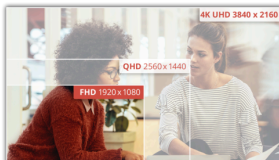

### FHD Resolution

Want to watch a Blu-ray movie in full quality, enjoy games in high resolution or read crisp text in office applications? Thanks to its Full HD resolution of 1920 x 1080 pixels, this monitor lets you do just that. Whatever you are viewing, with Full HD it will be displayed in rich detail without requiring a high-end graphics card or consuming a lot of your system's resources.