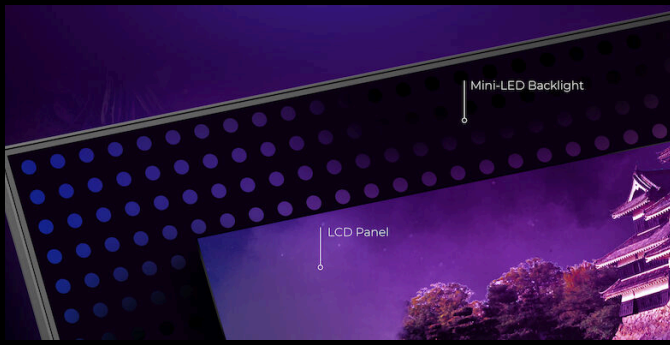

**AGON**  
BY AOC

UNBEATABLE

POWERED BY

**AG344UXM**

GAME MODE

G-MENU

SPEAKERS

Ultimate high-end gaming experience! The AG344UXM is the first MiniLED 21:9 monitor in the world. Built in USB-C, USB Hub and KVM make this monitor perfect for gaming, home office & streaming. Perform at the highest standards with 170HZ, anti glare coated display and 1ms GtG response time. Certified VESA HDR1000 and unlimited desktop space guarantee full immersive gaming and productivity in home office. Customize your RGB experience through our AOC G-Menu software and adjust the monitor angle to your needs with the integrated tilt, swivel and height adjustment function.

## MINILED

Thanks to the implemented Mini-LED technology, this model combines the highest brightness, finest picture quality and best uniformity while still being slimmer than monitors with conventional LED. The 50 shades of grey that slim the immersion are erased, providing true darkness and smaller halos