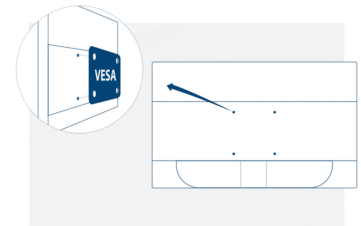

Vesa Mount

AOC's Ergo Base stands bring versatility, sturdiness and ease of use in one package. But do you still want to use your wall mount or multi-monitor setup using desk mounts? VESA mounts bring you the uppermost flexibility. Upside-down, in pivot mode, on top of each other, attach your monitor wherever you want using 3rd party mounts and stands thanks to the VESA mount option.

HDMI

HDMI (High-Definition Multimedia Interface) is supported by the current gaming consoles, current GPUs, set-top boxes, supporting the HDCP digital content protection system. HDMI 1.3-1.4b versions support up to 144 Hz refresh rate@1080p and 75 Hz@1440p, while HDMI 2.0-2.0b versions support 240Hz@1080p, 144Hz@1440p and 60 Hz@2160p (4K).