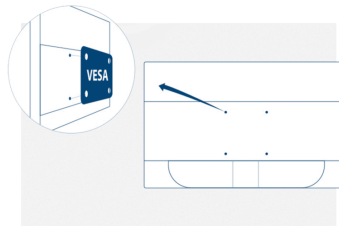

23.6-inch LED monitor with intelligent, eco-friendly features

This wall mountable Full HD monitor comes with digital HDMI as well as analogue VGA input options. Its low energy consumption can be further reduced using clever software features.

Vesa Mount

AOC's Ergo Base stands bring versatility, sturdiness and ease of use in one package. But do you still want to use your wall mount or multi-monitor setup using desk mounts? VESA mounts bring you the uppermost flexibility. Upside-down, in pivot mode, on top of each other, attach your monitor wherever you want using 3rd party mounts and stands thanks to the VESA mount option.