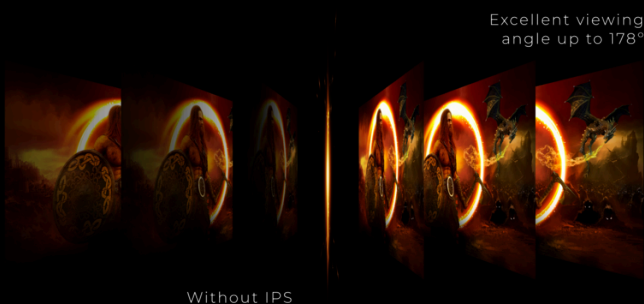

IPS PANEL

IPS panel ensures an excellent viewing experience with lifelike yet brilliant and accurate colours. Colours look consistent no matter from which angle you look at the display

SPEAKERS

Built-in speakers make it easy to catch up with family, friends and colleagues. For movies, music, games and more, you'll enjoy quality audio without the hassle of connecting external speakers.