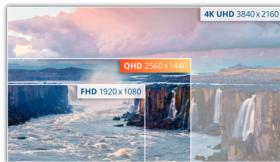

32" VA QHD panel for maximum productivity and great free time, USB-C and PD65W

The AOC Q32V5CE is a 32" VA panel with QHD resolution for comfortable and outstanding viewing experience in a three-side frameless chassis. Ready to boost your productivity with USB-C with Power Delivery up to 65W, 4 USB ports & HDMI, while also offering everything you need for your free time.

Features

QHD Resolution

With 2560 x 1440 resolution, Quad HD (QHD) offers superior picture quality and sharp imagery that reveals the finest details. The widescreen 16:9 aspect ratio provides plenty of space to spread out and work, plus allows you to enjoy games or movies in their original size.

VA Panel

VA Panels (Vertical Alignment) display deeper blacks and a high contrast for extra vivid and bright images.

Power Delivery 65W

USB-C is a rising technology that allows fast data transfer, display signal and power delivery to recharge your devices while working. Through a single slim cable, AOC USB-C technology powers up to 65W, charging conventional low/high power devices (such as your mouse or keyboard), smartphones and laptops.

SCREEN	
Screen size (inch)	31,5
Screen size (cm)	80,0
Flat / Curved	Flat
Display hardness	6H
Panel treatment	Antiglare (AG)
Panel resolution	2560x1440
Resolution name	QHD
Aspect ratio	16:9
Panel type	VA
Backlight type	WLED
Max Refresh rate	75 Hz
Response time GtG	4 ms
Response time MPRT	1 ms
Static contrast ratio	3000:1
Dynamic contrast ratio	20M:1
Viewing angle (CR10)	178/178
Display colours	16.7 Million
Brightness in nits	300 cd/m2
Pixel Pitch (mm)	0,2724
Pixels per Inch	93,0