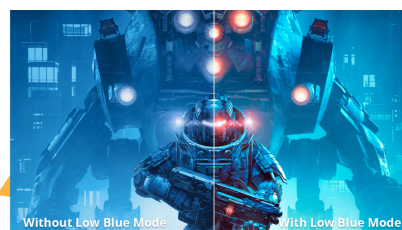

Low Blue Light

AOC Lowblue Light protects you from harmful blue light which, during long sessions, has been shown to cause eye strain, headaches, and sleeping disorders. Our Lowblue Light feature reduces the harmful wavelengths emitted without sacrificing color composition, setting the experience free from the worry of eye damage.