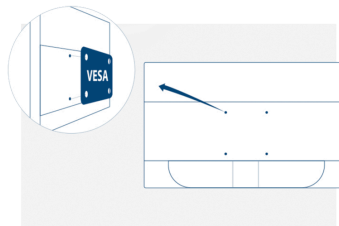

Vesa Mount

AOC's Ergo Base stands bring versatility, sturdiness and ease of use in one package. But do you still want to use your wall mount or multi-monitor setup using desk mounts? VESA mounts bring you the uppermost flexibility. Upside-down, in pivot mode, on top of each other, attach your monitor wherever you want using 3rd party mounts and stands thanks to the VESA mount option.