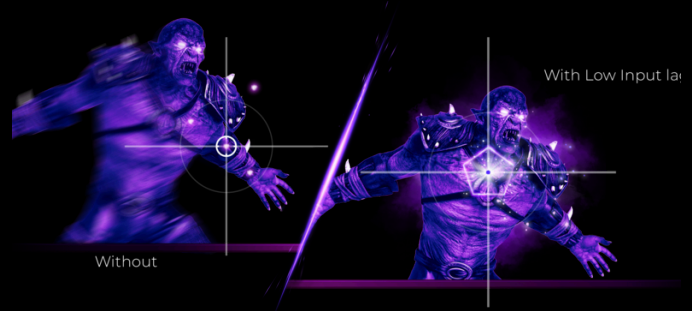

WQHD 3440 x 1440

MINILED

Thanks to the implemented Mini-LED technology, this model combines the highest brightness, finest picture quality and best uniformity while still being slimmer than monitors with conventional LED. The 50 shades of grey that slim the immersion are erased, providing true darkness and smaller halos

170HZ REFRESH RATE

A 170Hz refresh rate, well over twice the industry standard of 60Hz, makes games run smooth as silk. Realize the potential in your graphics card. Forget screen tearing and forget motion blur. Feel your reflexes become one with the action. Never look back.

TMS RESPONSE TIME GTG - GREY-TO-GREY

GtG stands for Grey-To-Grey and represents how long it takes for one pixel to change between one gray level to the next. In gaming, every millisecond counts and can be the differentiator between hitting or missing a shot. Fast response time also eliminates ghosting and motion blur.

LOW INPUT LAG

Unleash your reflexes by switching to the AOC Low Input Lag mode. Forget graphical frills: this mode rewires the monitor in favour of raw response time, giving the ultimate edge in hair trigger stand offs.