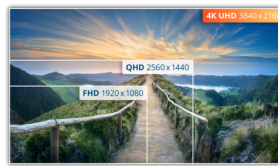

Minimalist and clean 27" IPS monitor with great picture quality

The U27V4EA boasts a 3-sides frameless and flat 27" IPS display with UHD resolution, in a clean and minimal design. It features easy-on-the-eye technologies like Flicker-Free and Low Blue Light, Adaptive Sync and 60Hz refresh rate.

UHD (4K) Resolution

4K Ultra High-Definition (3840 x 2160) resolution delivers ultra-crisp picture quality and allows users to see more on the screen at one time. This provides more screen 'real estate' and shows more detail for sharper and more brilliant images. Whether working on the next beautiful photo, or design, or even just used for productivity, users will marvel at the true, crisp image that only a UHD display can provide.

SCREEN	
Screen size (inch)	27,0
Screen size (cm)	68,58
Flat / Curved	Flat
Display hardness	3H
Panel treatment	Antiglare (AG)
Panel resolution	3840x2160
Resolution name	UHD
Aspect ratio	16:9
Panel type	IPS
Backlight type	WLED
Max Refresh rate	60 Hz
Response time GtG	4 ms
Static contrast ratio	1000:1
Dynamic contrast ratio	20M:1
Viewing angle (CR10)	178/178
Display colours	1.07 Billion
Brightness in nits	350 cd/m2
Pixels per Inch	163,0