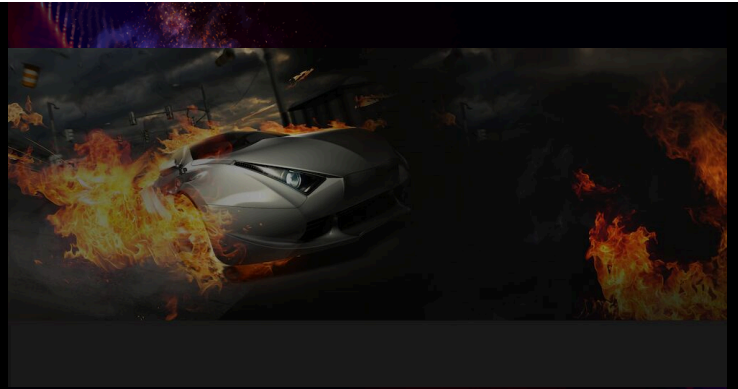

BEND YOUR REALITY

POWERED BY

AG322QCX

CURVED MONITOR

FLICKER FREE

The AG322QCX is a stylish 31.5" QHD curved gaming monitor with a 16:9 aspect ratio, 1800 mm curvature radius and a "3-sided frameless" design. 144 Hz and Adaptive-Sync technology guarantee a smooth gameplay.

- **1800R Curved**
- **QHD Resolution**
- **Low Blue Light**
- **Flicker Free**
- **144Hz Refresh Rate**

1800R CURVED

Curved design wraps around you putting you at the center of the action and provides an immersive gaming experience.