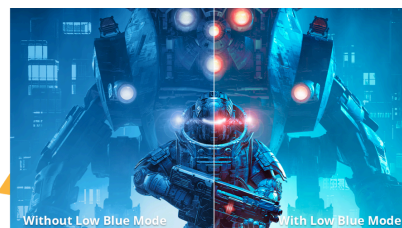

Low Blue Light

AOC Lowblue Light protects you from harmful blue light which, during long sessions, has been shown to cause eye strain, headaches, and sleeping disorders. Our Lowblue Light feature reduces the harmful wavelengths emitted without sacrificing color composition, setting the experience free from the worry of eye damage.