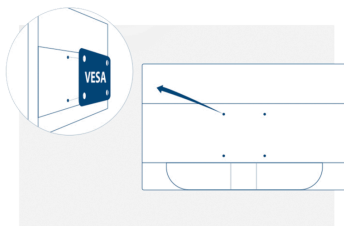

Vesa Mount

AOC's Ergo Base stands bring versatility, sturdiness and ease of use in one package. But do you still want to use your wall mount or multi-monitor setup using desk mounts? VESA mounts bring you the uppermost flexibility. Upside-down, in pivot mode, on top of each other, attach your monitor wherever you want using 3rd party mounts and stands thanks to the VESA mount option.