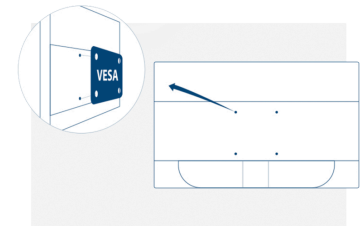

### Kensington Lock

Kensington Lock is an anti-theft system, comprising a metal-reinforced hole in the body of the respective device, to use with a metal cable secured with a key/lock system. Kensington locks enable you to secure your AOC monitor during a LAN event, an organisation, or wherever you carry it.