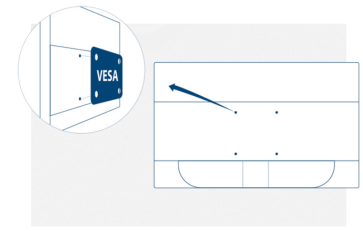

Vesa Mount

AOC's Ergo Base stands bring versatility, sturdiness and ease of use in one package. But do you still want to use your wall mount or multi-monitor setup using desk mounts? VESA mounts bring you the uppermost flexibility. Upside-down, in pivot mode, on top of each other, attach your monitor wherever you want using 3rd party mounts and stands thanks to the VESA mount option.