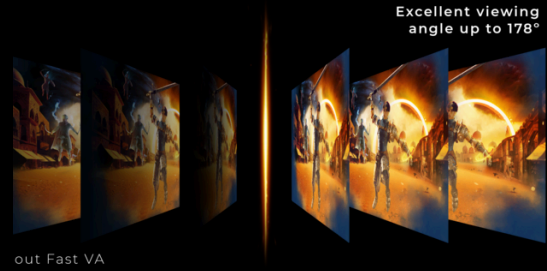

FAST IPS

Unlock your gaming potential with Fast IPS panels offering rapid pixel response times of up to 1ms GtG. Say farewell to motion blur as you enjoy sharper images, enhancing precision targeting and boosting performance in high-speed games. Experience the advantages of fast IPS technology, including vibrant colors and wide viewing angles, for an immersive gaming experience and unleash your full potential.

1MS RESPONSE TIME GTG - GREY-TO-GREY

GtG stands for Grey-To-Grey and represents how long it takes for one pixel to change between one gray level to the next. In gaming, every millisecond counts and can be the differentiator between hitting or missing a shot. Fast response time also eliminates ghosting and motion blur.

G-SYNC COMPATIBLE

Enable flawless picture quality by synchronising new generations of NVIDIA graphics cards* with this G-SYNC Compatible monitor. *Please refer to NVIDIA website for the complete list of GPUs working with G-SYNC Compatible monitors