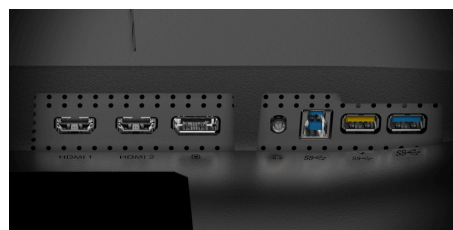

27" QHD flat IPS display for enhanced productivity in any office setting

The AOC Q27P3QW is a 27" flat-screen IPS monitor with an attractive three-sided ultrathin bezel design that will facilitate and enhance your workday. Enjoy the beauty and detail of QHD (2560 x 1440) resolution, wide viewing angles, and peak 350-nit brightness.

IPS Panel

IPS panel ensures an excellent viewing experience with lifelike yet brilliant and accurate colours. Colours look consistent no matter from which angle you look at the display

True-to-life collaboration and video calling
Video calling has never been so lifelike as with an embedded webcam with integrated microphone. Join forces with colleagues and clients from the comfort of your home or office with one simple solution!

USB Hub

Built-in USB hubs in AOC's monitors bring ease of use and practicality to your desk. Side mounted ports are easily reachable without even looking at them; negating time wasted searching the backside of a PC case to find a free USB port.