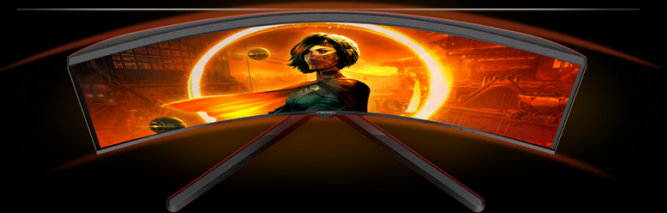

LOW INPUT LAG

The C32G3AE/BK monitor comes with a curved 1000R FHD display, low input lag, a response time of 1ms and 165Hz fresh rate. This means you get the perfect allrounder for any genre of games you prefer.

- **1000R Curved**
- **165Hz Refresh Rate**
- **Minimal bezel distraction for the ultimate battle station**
- **Low Input Lag**
- **Good for Console Gaming**
- **6 Games Mode**

## 1000R CURVED

A 1000R radius for gaming monitors is the highest option you can get and comes with several benefits: less eye strain, reduced glare, larger perceived images and higher immersion. Dive deeper into the virtual worlds unfolding around you and enjoy your favourite game with the perfect overview.

## MINIMAL BEZEL DISTRACTION FOR THE ULTIMATE BATTLE STATION

Expand your view with multiple monitor set-up. The narrow border and frameless design offer the minimal bezel distraction for the ultimate battle station.