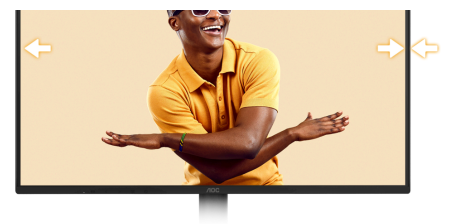

Frameless design

Besides looking modern and attractive, frameless designs enable seamless multi-monitor setups. Your cursor/windows will not be lost anymore in the dark abyss of bezels, when many displays are placed side by side.