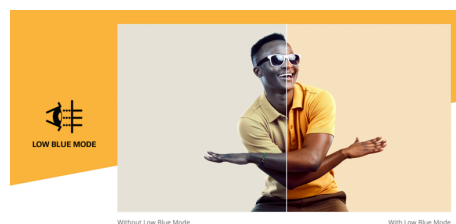

27" Full HD Display with 120Hz and Adaptive Sync

The AOC 27B31H boasts a 27" Full HD display with a 120Hz refresh rate, 1ms MPRT, and Adaptive Sync for fluid, responsive visuals. With low blue light, flicker-free technology, and a 3-side frameless design, it ensures both eye comfort and an immersive viewing experience.

Features

120Hz Refresh Rate

Equip yourself with twice the frame rate of other monitors and say goodbye to image stuttering and blurry motion. With a 120Hz refresh rate every frame is rendered sharply and in smooth succession, so you can line up your shots accurately and appreciate high speed races in all their glory.

1ms MPRT Response Time

The AOC monitor with 1ms MPRT Response reduces significantly the motion blur, making fast-paced action look crisp and clear, providing an edge in reaction-sensitive games. More than speed, the AOC monitor with a 1ms MPRT is a seamless, fluid motion that immerses you in the virtual world. Whether navigating through a fast-paced racing game or engaged in a high-stakes battle, every millisecond counts.

Adaptive sync

Adaptive Sync aligns your monitor's vertical refresh rate with the frame rate delivered by your GPU, making your gameplay and casual gaming experience even more fluid by eliminating stuttering, tearing and judder. This feature is also useful when enjoying videos and other visual media, for a smoother entertainment.