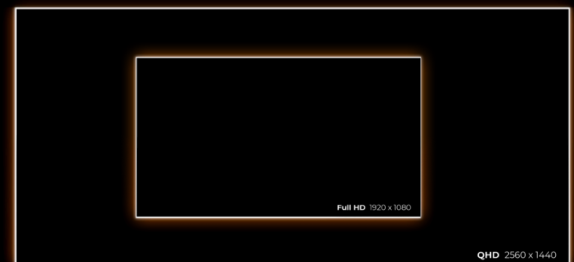

- **QHD Resolution**
- **260Hz (OC240Native)**
- **Fast IPS**
- **G-SYNC Compatible**
- **Live the game at its best with HDR10**
- **1ms Response time GTG - Grey-to-Grey**

QHD RESOLUTION

With 2560 x 1440 resolution, Quad HD (QHD) offers superior picture quality and sharp imagery that reveals the finest details. The widescreen 16:9 aspect ratio provides plenty of space to spread out and work, plus allows you to enjoy games or movies in their original size.