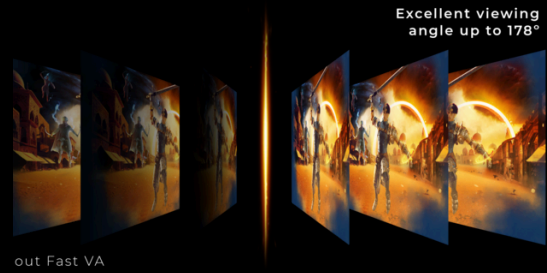

AGON
BY AOC

ONLY FOR THE TRUE
VALIANT

POWERED BY
Q27G42ZE

The Q27G42ZE delivers lightning-fast 240Hz refresh rates (260Hz OC), 1ms GtG, and low input lag for ultra-responsive gameplay. The Fast IPS panel provides sharp visuals, while AdaptiveSync and HDR10 enhance clarity and fluidity. Built for eSports, its stable base ensures a solid setup for intense matches.

- **QHD Resolution**
- **260Hz (OC240Native)**
- **Fast IPS**
- **G-SYNC Compatible**
- **Live the game at its best with HDR10**
- **1ms Response time GTG - Grey-to-Grey**

QHD RESOLUTION

With 2560 x 1440 resolution, Quad HD (QHD) offers superior picture quality and sharp imagery that reveals the finest details. The widescreen 16:9 aspect ratio provides plenty of space to spread out and work, plus allows you to enjoy games or movies in their original size.

FAST IPS

Unlock your gaming potential with Fast IPS panels offering rapid pixel response times of up to 1ms GtG. Say farewell to motion blur as you enjoy sharper images, enhancing precision targeting and boosting performance in high-speed games. Experience the advantages of fast IPS technology, including vibrant colors and wide viewing angles, for an immersive gaming experience and unleash your full potential.