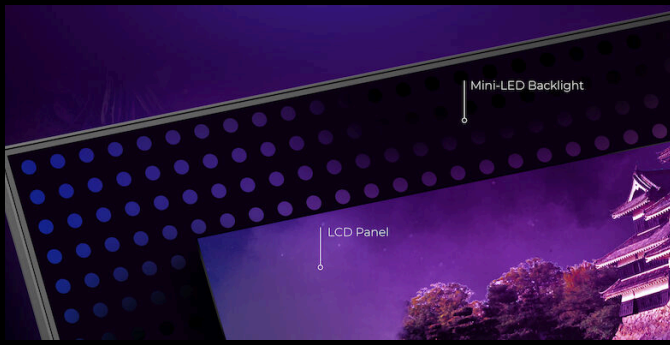

AGON
BY AOC

UNBEATABLE

POWERED BY

AG344UXM

GAME MODE

G-MENU

SPEAKERS

Ultimate high-end gaming experience! The AG344UXM is the first MiniLED 21:9 monitor in the world. Built in USB-C, USB Hub and KVM make this monitor perfect for gaming, home office & streaming. Perform at the highest standards with 170HZ, anti glare coated display and 1ms GtG response time. Certified VESA HDR1000 and unlimited desktop space guarantee full immersive gaming and productivity in home office. Customize your RGB experience through our AOC G-Menu software and adjust the monitor angle to your needs with the integrated tilt, swivel and height adjustment function.

- **Wide QHD (WQHD) Resolution**
- **MiniLed**
- **170Hz Refresh Rate**
- **1ms Response time GTG - Grey-to-Grey**
- **Low Input Lag**
- **RGB LIGHT FX**

WIDE QHD (WQHD) RESOLUTION

With 3440 x 1440 resolution, Wide Quad HD (WQHD) offers superior picture quality and crisp imagery that reveals every detail. The widescreen 21:9 aspect ratio is perfect for watching movies in an expansive format or immersing yourself in the latest game, plus it offers more space when it's time to work. True 8-bit color provides a broad color palette for vibrant, natural-looking images.

WQHD 3440 x 1440

MINILED

Thanks to the implemented Mini-LED technology, this model combines the highest brightness, finest picture quality and best uniformity while still being slimmer than monitors with conventional LED. The 50 shades of grey that slim the immersion are erased, providing true darkness and smaller halos