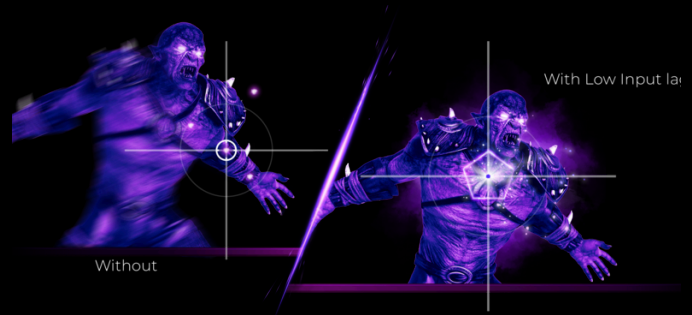

WQHD 3440 x 1440

MINILED

Thanks to the implemented Mini-LED technology, this model combines the highest brightness, finest picture quality and best uniformity while still being slimmer than monitors with conventional LED. The 50 shades of grey that slim the immersion are erased, providing true darkness and smaller halos

170HZ REFRESH RATE

A 170Hz refresh rate, well over twice the industry standard of 60Hz, makes games run smooth as silk. Realize the potential in your graphics card. Forget screen tearing and forget motion blur. Feel your reflexes become one with the action. Never look back.

TMS RESPONSE TIME GTG - GREY-TO-GREY

GtG stands for Grey-To-Grey and represents how long it takes for one pixel to change between one gray level to the next. In gaming, every millisecond counts and can be the differentiator between hitting or missing a shot. Fast response time also eliminates ghosting and motion blur.

LOW INPUT LAG

Unleash your reflexes by switching to the AOC Low Input Lag mode. Forget graphical frills: this mode rewires the monitor in favour of raw response time, giving the ultimate edge in hair trigger stand offs.