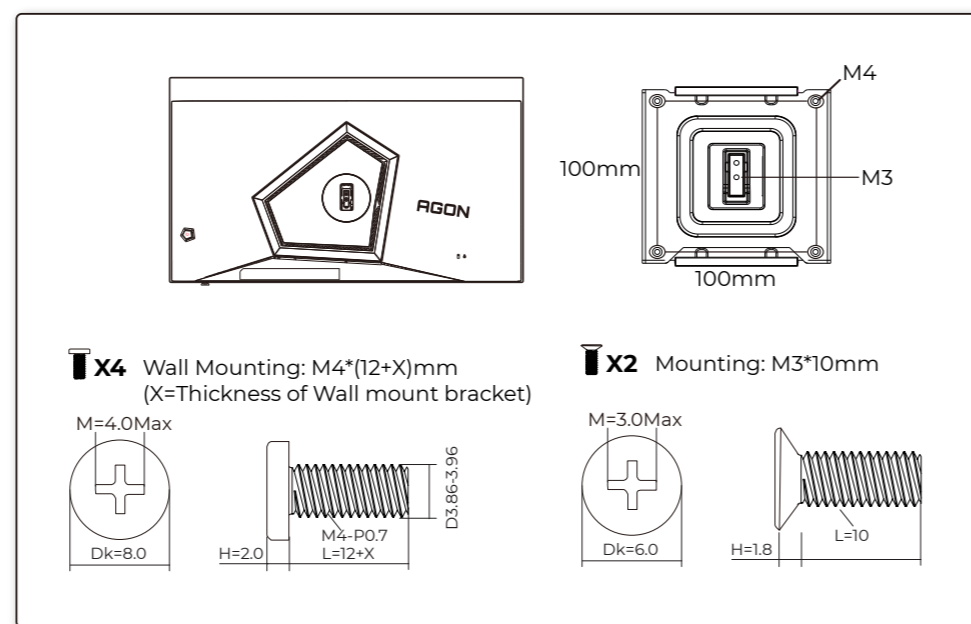

Find your product and get support

- **Europe**
  <https://aoc.com/uk/support>
- **Россия**
  <https://aoc.com/ru/support>
- **Australia**
  <https://au.aoc.com/user_manual>
- **Hong Kong S.A.R.**
  <https://hk.aoc.com/user_manual>
- 中國台灣
  <https://tw.aoc.com/user_manual>
- **Indonesia**
  <https://id.aoc.com/user_manual>
- 日本
  <https://jp.aoc.com/user_manual>
- 한국
  <https://kr.aoc.com/user_manual>
- **Malaysia**
  <https://my.aoc.com/user_manual>
- **Myanmar**
  <https://mm.aoc.com/user_manual>
- **New Zealand**
  <https://nz.aoc.com/user_manual>
- **Philippines**
  <https://ph.aoc.com/user_manual>

1. **Singapore**
     <https://sg.aoc.com/user_manual>
   - ประเทศไทย
     <https://th.aoc.com/user_manual>
   - **Việt Nam**
     <https://vn.aoc.com/user_manual>
   - **Middle East**
     <https://me.aoc.com/user_manual>
   - **South Africa**
     <https://za.aoc.com/user_manual>
   - **Brasil**
     <https://aoc.portaltpv.com.br/>
   - **India**
     <https://aoc.com/in-en/support>
   - **US**
     <https://aoc.com/us/support>
   - **Canada**
     <https://aoc.com/ca-en/support>
3. Product information for EU/UK Energy XXXXXXXXXXXX

AGON

PRO

Quick Start

AG276QKD2

www.aoc.com
©2025 AOC. All Rights Reserved

Monitor

Stand

Base

Wall Mount Bracket

Quick Start

Warranty Card

Screwdriver

Screws

Power Cable

Adaptor

HDMI Cable

DisplayPort Cable

USB Cable

*Different according to countries/regions
Display design may differ from that illustrated

1

2

3

4

General Specification