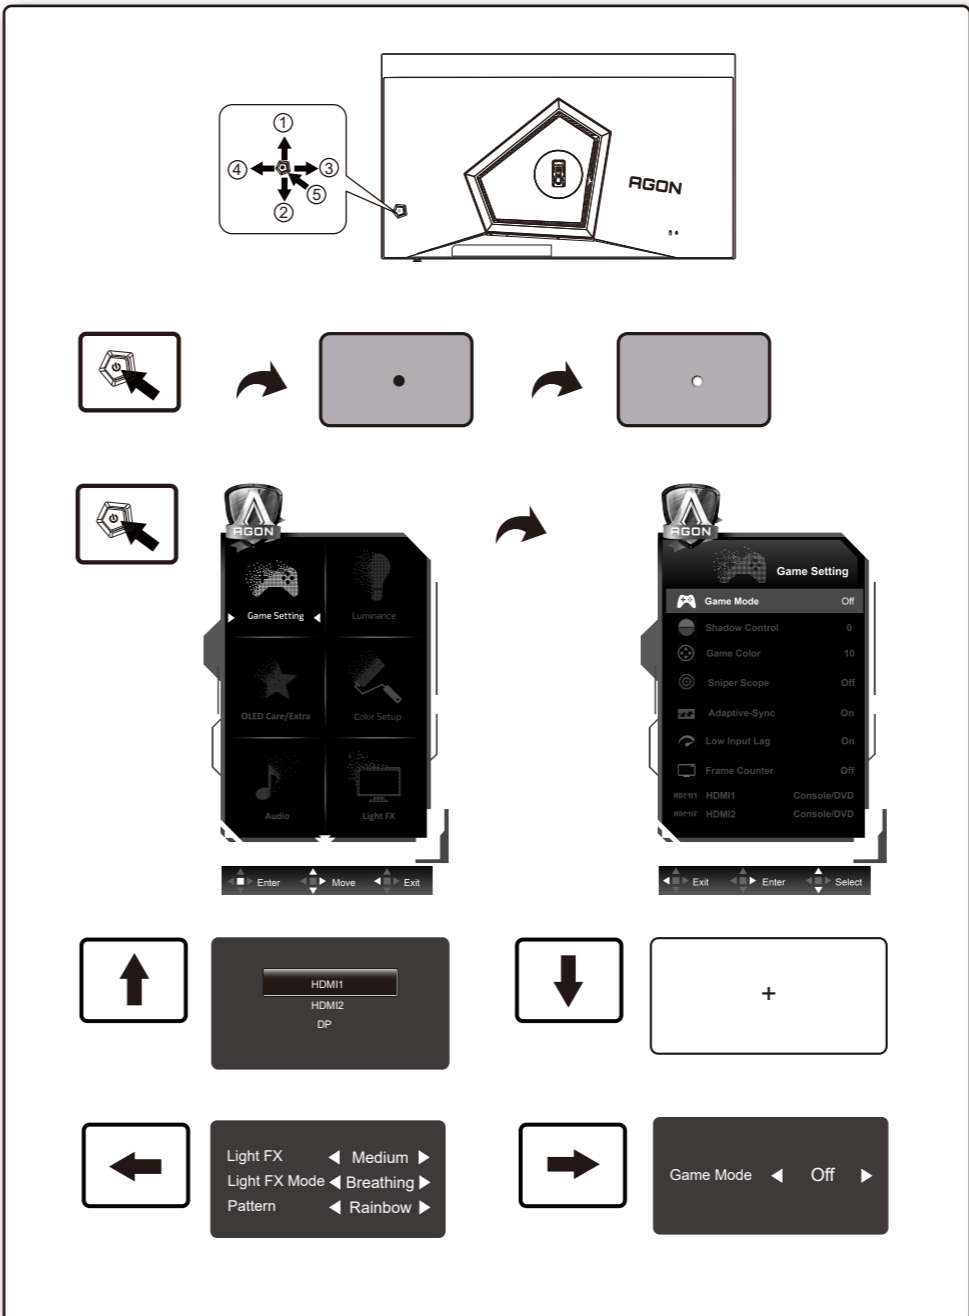

Find your product and get support

- **Europe**
  <https://aoc.com/uk/support>
- **Россия**
  <https://aoc.com/ru/support>
- **Australia**
  <https://au.aoc.com/user_manual>
- **Hong Kong S.A.R.**
  <https://hk.aoc.com/user_manual>
- 中國台灣
  <https://tw.aoc.com/user_manual>
- **Indonesia**
  <https://id.aoc.com/user_manual>
- 日本
  <https://jp.aoc.com/user_manual>
- 한국
  <https://kr.aoc.com/user_manual>
- **Malaysia**
  <https://my.aoc.com/user_manual>
- **Myanmar**
  <https://mm.aoc.com/user_manual>
- **New Zealand**
  <https://nz.aoc.com/user_manual>
- **Philippines**
  <https://ph.aoc.com/user_manual>

1. **Singapore**
     <https://sg.aoc.com/user_manual>
   - ประเทศไทย
     <https://th.aoc.com/user_manual>
   - **Việt Nam**
     <https://vn.aoc.com/user_manual>
   - **Middle East**
     <https://me.aoc.com/user_manual>
   - **South Africa**
     <https://za.aoc.com/user_manual>
   - **Brasil**
     <https://aoc.portaltpv.com.br/>
   - **India**
     <https://aoc.com/in-en/support>
   - **US**
     <https://aoc.com/us/support>
   - **Canada**
     <https://aoc.com/ca-en/support>
3. Product information for EU/UK Energy XXXXXXXXXXXX

AGON

PRO

Quick Start

AG276QKD2

www.aoc.com
©2025 AOC. All Rights Reserved

Monitor

Stand

Base

Wall Mount Bracket

Quick Start

Warranty Card

Screwdriver

Screws

Power Cable

Adaptor

HDMI Cable

DisplayPort Cable

USB Cable

*Different according to countries/regions
Display design may differ from that illustrated

1

2

3

4

General Specification