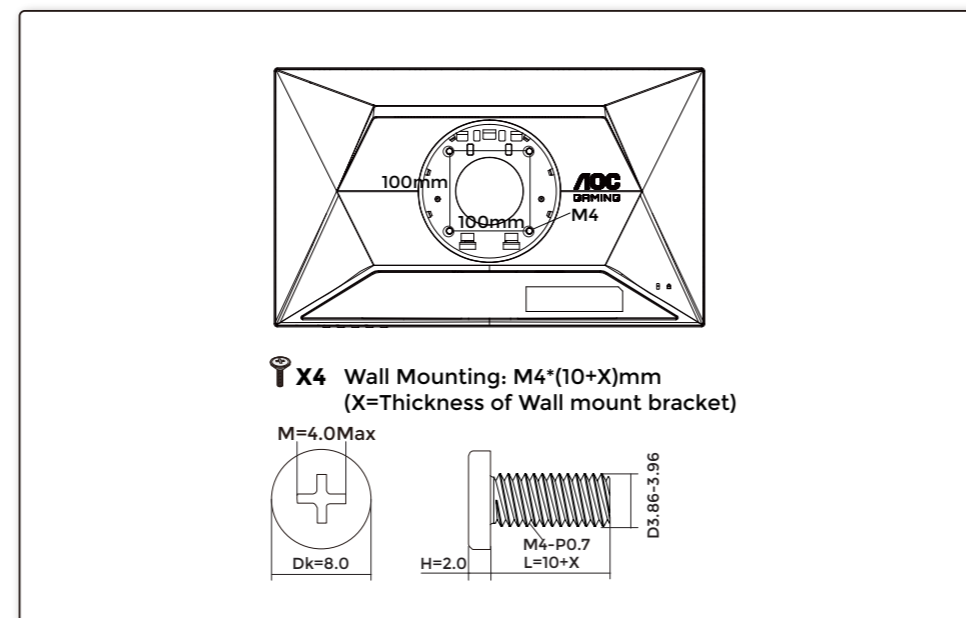

Find your product and get support

Product information for EU/UK Energy

H41G25M161536A

AOC GAMING

QUICK START GUIDE

Q25G4SR

AOC GAMING MONITOR

©2025 AOC. All rights reserved

WWW.AOC.COM

Quick Start Guide

Warranty Card

*Different according to countries/regions
Display design may differ from that illustrated

1

2

3

4

General Specification

Panel	Model Name	Q25G4SR		
	Driving System	TFT Color LCD		
	Viewable Image Size	62.0cm Diagonal (24.5" Wide Screen)		
Others	Pixel Pitch	0.2115mm(H)x0.21015mm(V)		
	Horizontal Scan Range	30k~450kHz		
	Horizontal Scan Size(Maximum)	541.44mm		
	Vertical Scan Range	48~300Hz		
	Vertical Scan Size(Maximum)	302.616mm		
	Max Resolution	2560x1440@300Hz		
	Plug & Play	VESA DDC2B/CI		
	Power Source	100-240V~ 50/60Hz 1.5A		
	Power Consumption	Typical(Default Brightness And Contrast)	23W	
		Max. (Brightness = 100, Contrast = 100)	≤ 51W	
Standby Mode		≤ 0.5W		
Dimensions(with stand)	560.1X(380.9~498.9)X207.6mm(WxHxD)			
Net Weight	4.76kg			
Physical Characteristics	Connector Type	HDMIx2/DisplayPort/Earphone Out		
	Signal Cable Type	Detachable		
	Built-In Speaker	2Wx2		
Environmental	Temperature	Operating	0°C~40°C	
		Non-Operating	-25°C~55°C	
	Humidity	Operating	10%~85% (Non-Condensing)	
		Non-Operating	5%~93% (Non-Condensing)	
Altitude	Operating	0m~5000m (0ft~16404ft)		
	Non-Operating	0m~12192m (0ft~40000ft)