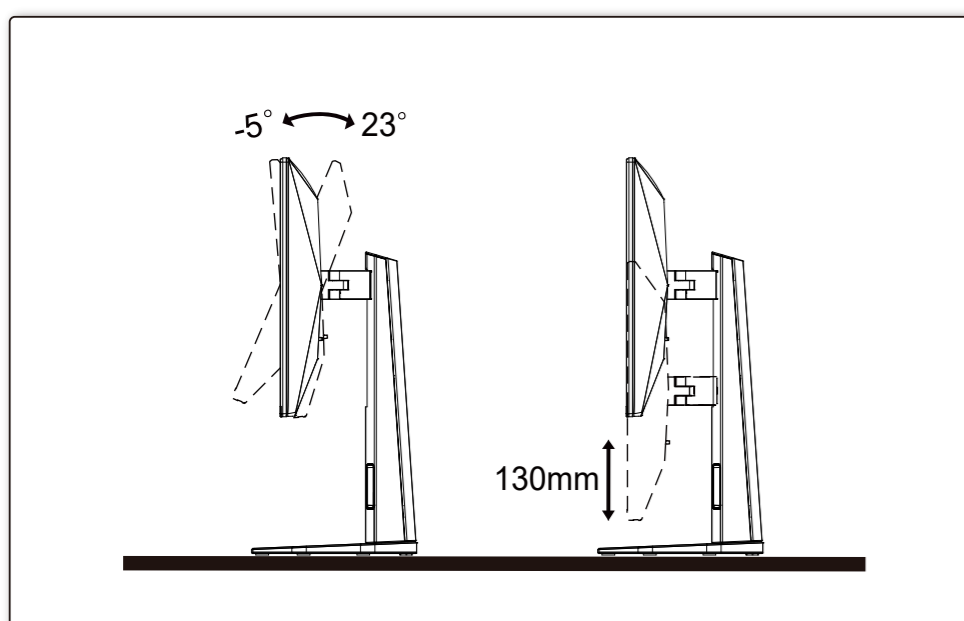

Find your product and get support

Product information for EU/UK Energy

H41G25M161536A

AOC GAMING

QUICK START GUIDE

Q25G4SR

AOC GAMING MONITOR

©2025 AOC. All rights reserved

WWW.AOC.COM

Quick Start Guide

Warranty Card

*Different according to countries/regions
Display design may differ from that illustrated

1

2

3

4

General Specification

Panel	Model Name	Q25G4SR		
	Driving System	TFT Color LCD		
	Viewable Image Size	62.0cm Diagonal (24.5" Wide Screen)		
Others	Pixel Pitch	0.2115mm(H)x0.21015mm(V)		
	Horizontal Scan Range	30k~450kHz		
	Horizontal Scan Size(Maximum)	541.44mm		
	Vertical Scan Range	48~300Hz		
	Vertical Scan Size(Maximum)	302.616mm		
	Max Resolution	2560x1440@300Hz		
	Plug & Play	VESA DDC2B/CI		
	Power Source	100-240V~ 50/60Hz 1.5A		
	Power Consumption	Typical(Default Brightness And Contrast)	23W	
		Max. (Brightness = 100, Contrast = 100)	≤ 51W	
Standby Mode		≤ 0.5W		
Dimensions(with stand)	560.1X(380.9~498.9)X207.6mm(WxHxD)			
Net Weight	4.76kg			
Physical Characteristics	Connector Type	HDMIx2/DisplayPort/Earphone Out		
	Signal Cable Type	Detachable		
	Built-In Speaker	2Wx2		
Environmental	Temperature	Operating	0°C~40°C	
		Non-Operating	-25°C~55°C	
	Humidity	Operating	10%~85% (Non-Condensing)	
		Non-Operating	5%~93% (Non-Condensing)	
Altitude	Operating	0m~5000m (0ft~16404ft)		
	Non-Operating	0m~12192m (0ft~40000ft)