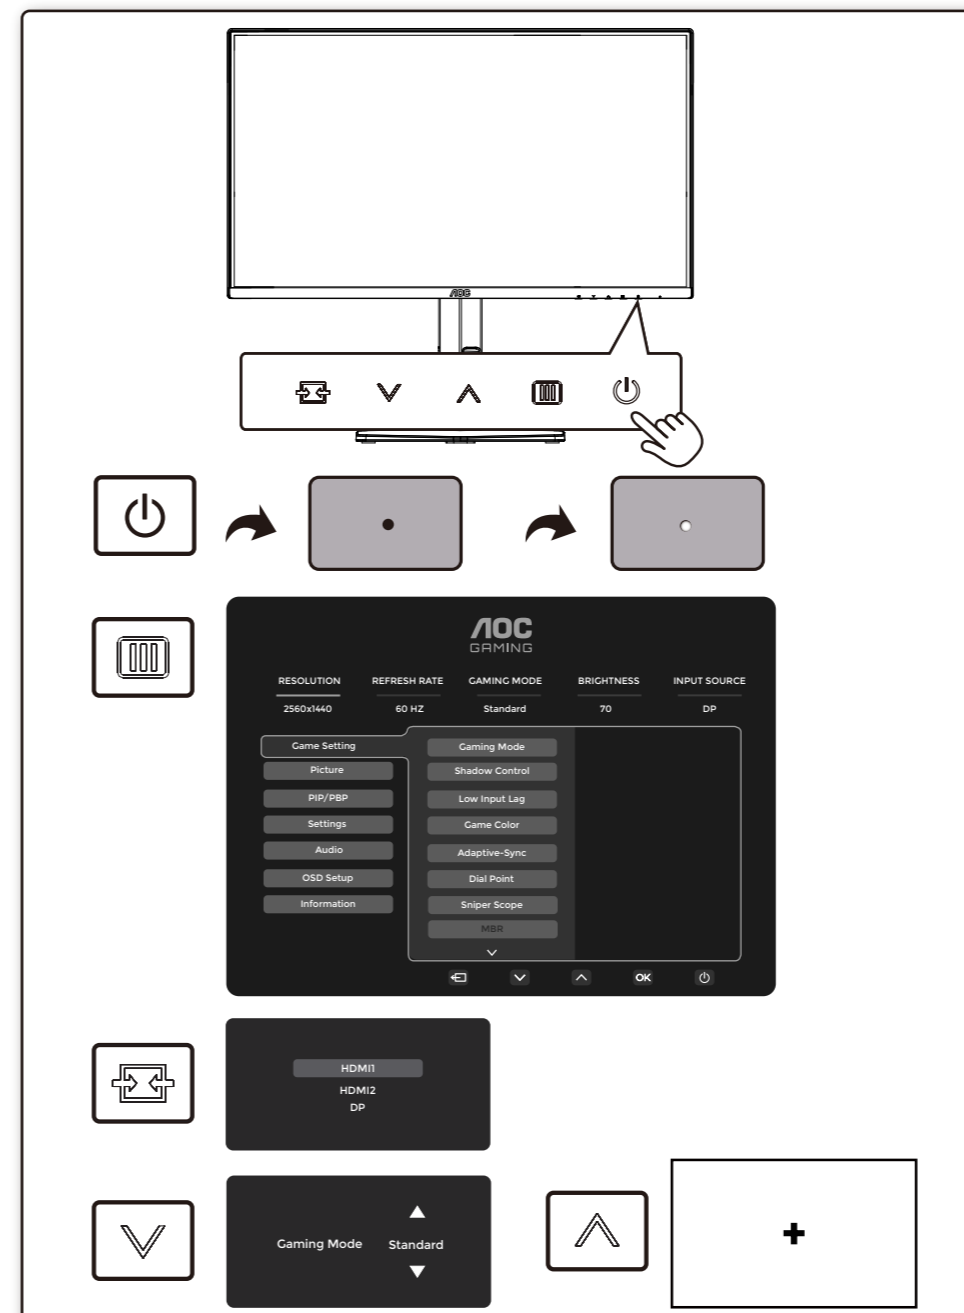

Find your product and get support

Product information for EU/UK Energy

H41G25M161536A

AOC GAMING

QUICK START GUIDE

Q25G4SR

AOC GAMING MONITOR

©2025 AOC. All rights reserved

WWW.AOC.COM

Quick Start Guide

Warranty Card

*Different according to countries/regions
Display design may differ from that illustrated

1

2

3

4

General Specification

Panel	Model Name	Q25G4SR		
	Driving System	TFT Color LCD		
	Viewable Image Size	62.0cm Diagonal (24.5" Wide Screen)		
Others	Pixel Pitch	0.2115mm(H)x0.21015mm(V)		
	Horizontal Scan Range	30k~450kHz		
	Horizontal Scan Size(Maximum)	541.44mm		
	Vertical Scan Range	48~300Hz		
	Vertical Scan Size(Maximum)	302.616mm		
	Max Resolution	2560x1440@300Hz		
	Plug & Play	VESA DDC2B/CI		
	Power Source	100-240V~ 50/60Hz 1.5A		
	Power Consumption	Typical(Default Brightness And Contrast)	23W	
		Max. (Brightness = 100, Contrast = 100)	≤ 51W	
Standby Mode		≤ 0.5W		
Dimensions(with stand)	560.1X(380.9~498.9)X207.6mm(WxHxD)			
Net Weight	4.76kg			
Physical Characteristics	Connector Type	HDMIx2/DisplayPort/Earphone Out		
	Signal Cable Type	Detachable		
	Built-In Speaker	2Wx2		
Environmental	Temperature	Operating	0°C~40°C	
		Non-Operating	-25°C~55°C	
	Humidity	Operating	10%~85% (Non-Condensing)	
		Non-Operating	5%~93% (Non-Condensing)	
Altitude	Operating	0m~5000m (0ft~16404ft)		
	Non-Operating	0m~12192m (0ft~40000ft)