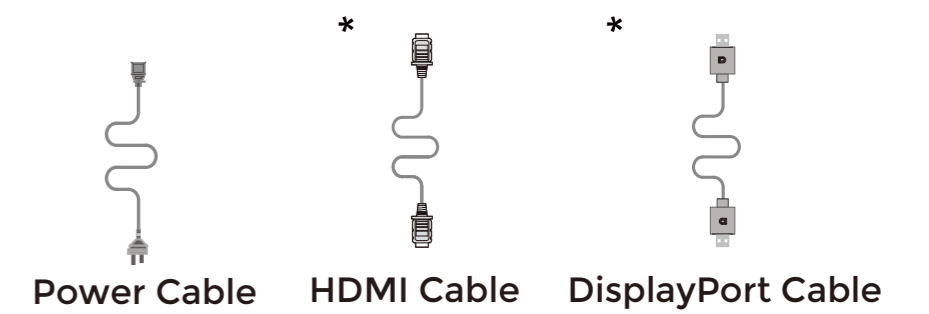

Quick Start Guide

Warranty Card

*Different according to countries/regions
Display design may differ from that illustrated

1