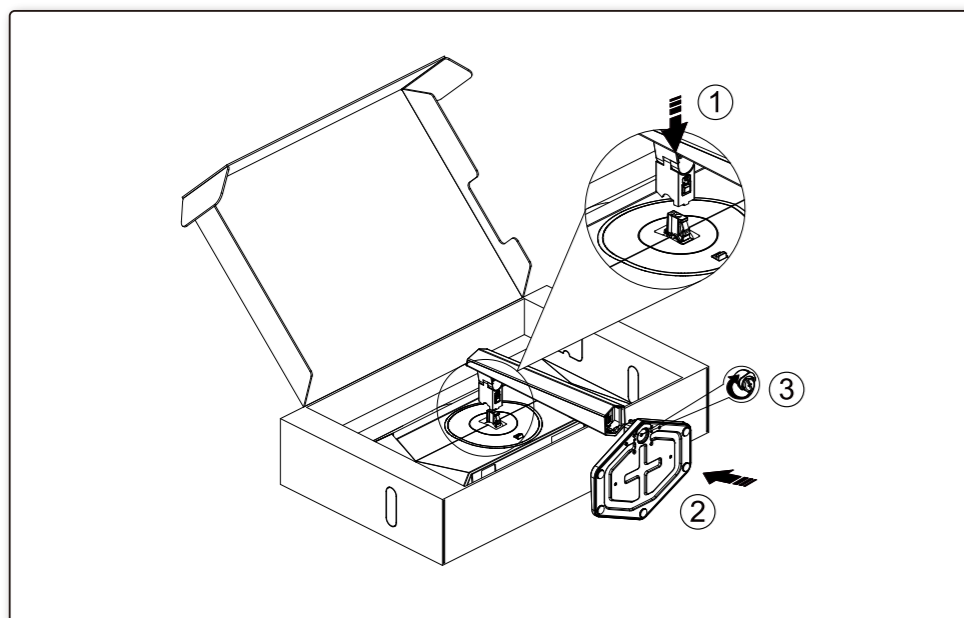

Find your product and get support

Product information for EU/UK Energy

H41G25M161536A

AOC GAMING

QUICK START GUIDE

Q25G4SR

AOC GAMING MONITOR

©2025 AOC. All rights reserved

WWW.AOC.COM

Quick Start Guide

Warranty Card

*Different according to countries/regions
Display design may differ from that illustrated

1

2

3

4

General Specification

Panel	Model Name	Q25G4SR		
	Driving System	TFT Color LCD		
	Viewable Image Size	62.0cm Diagonal (24.5" Wide Screen)		
Others	Pixel Pitch	0.2115mm(H)x0.21015mm(V)		
	Horizontal Scan Range	30k~450kHz		
	Horizontal Scan Size(Maximum)	541.44mm		
	Vertical Scan Range	48~300Hz		
	Vertical Scan Size(Maximum)	302.616mm		
	Max Resolution	2560x1440@300Hz		
	Plug & Play	VESA DDC2B/CI		
	Power Source	100-240V~ 50/60Hz 1.5A		
	Power Consumption	Typical(Default Brightness And Contrast)	23W	
		Max. (Brightness = 100, Contrast = 100)	≤ 51W	
Standby Mode		≤ 0.5W		
Dimensions(with stand)	560.1X(380.9~498.9)X207.6mm(WxHxD)			
Net Weight	4.76kg			
Physical Characteristics	Connector Type	HDMIx2/DisplayPort/Earphone Out		
	Signal Cable Type	Detachable		
	Built-In Speaker	2Wx2		
Environmental	Temperature	Operating	0°C~40°C	
		Non-Operating	-25°C~55°C	
	Humidity	Operating	10%~85% (Non-Condensing)	
		Non-Operating	5%~93% (Non-Condensing)	
Altitude	Operating	0m~5000m (0ft~16404ft)		
	Non-Operating	0m~12192m (0ft~40000ft)