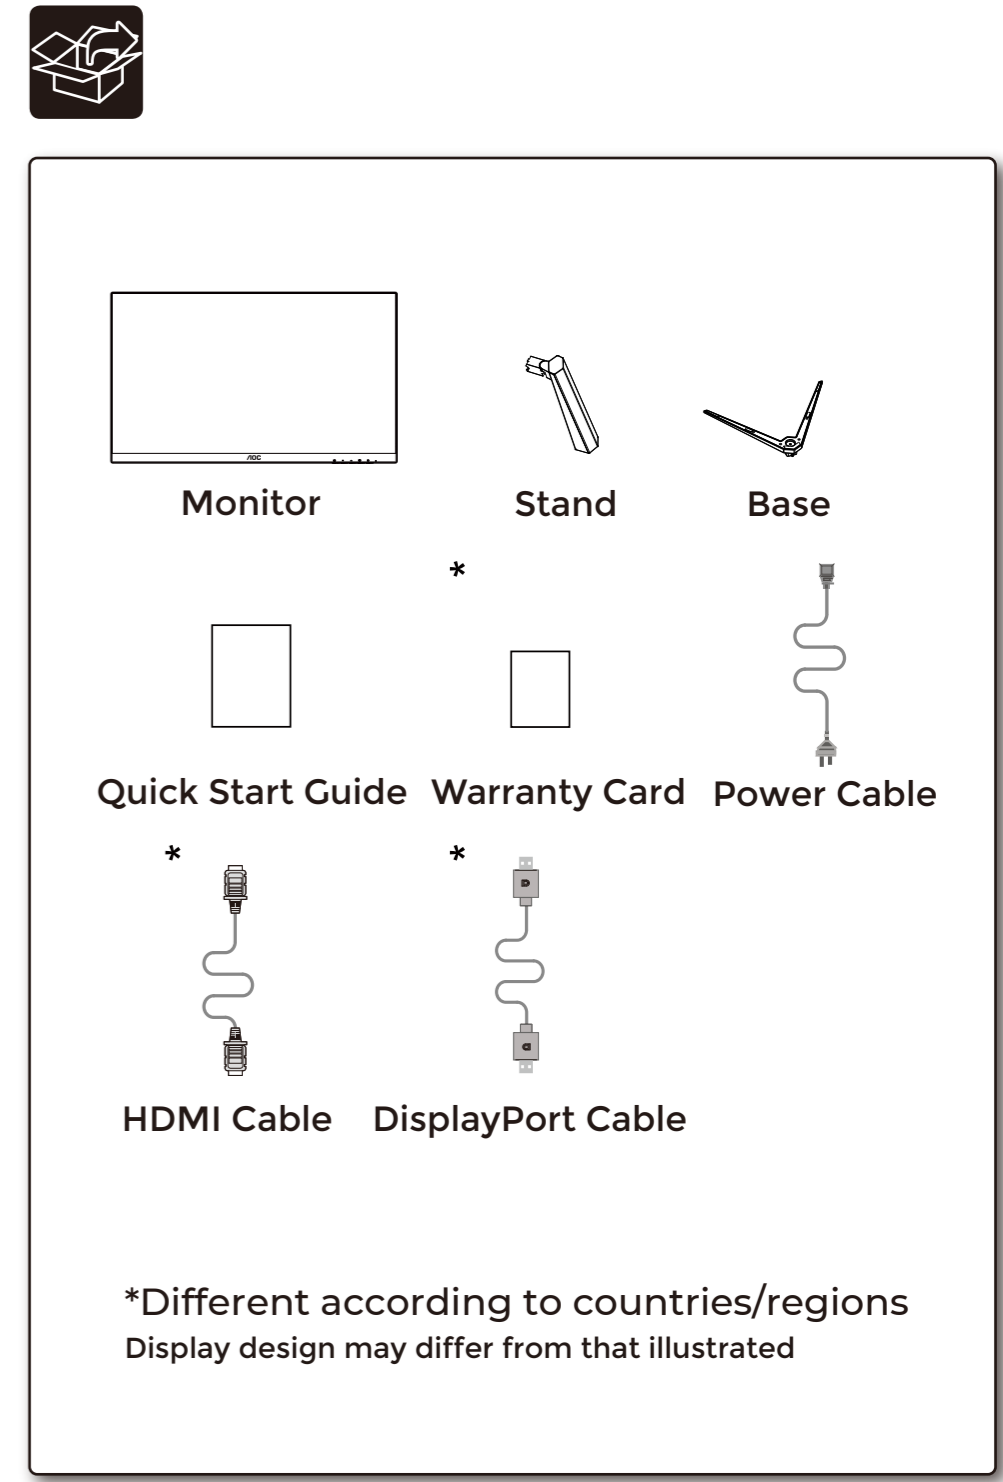

Find your product and get support

4 General Specification

Panel	Model Name	27G4HA		
	Driving System	TFT Color LCD		
	Viewable Image Size	68.6cm diagonal(27" Wide Screen)		
	Pixel Pitch	0.3114mm(H) x 0.3114mm(V)		
Others	Horizontal Scan Range	30k-230kHz		
	Horizontal Scan Size(Maximum)	597.888mm		
	Vertical Scan Range	48-200Hz		
	Vertical Scan Size(Maximum)	336.312mm		
	Max Resolution	1920X1080@200Hz		
	Plug & Play	VESA DDC2B/CI		
	Power Source	100-240V- 50/60Hz 1.5A		
	Power Consumption	Typical (default brightness and contrast)	23W	
		Max. (brightness =100, contrast =100)	≤ 44W	
		Standby Mode	≤ 0.3W	
Dimensions (with stand)	613.8X(386.6-516.6)X240.0mm(WxHxD)			
Net Weight	4.83kg			
Physical Characteristics	Connector Type	HDMIx2/DisplayPort/Earphone		
	Signal Cable Type	Detachable		
	Built-In Speaker	2Wx2		
Environmental	Temperature	Operating	0°C - 40°C	
		Non-Operating	-25°C - 55°C	
	Humidity	Operating	10%-85% (Non-Condensing)	
		Non-Operating	5%-93% (Non-Condensing)	
Altitude	Operating	0m-5000m (0ft-16404ft)		
	Non-Operating	0m-12192m (0ft-40000ft)		