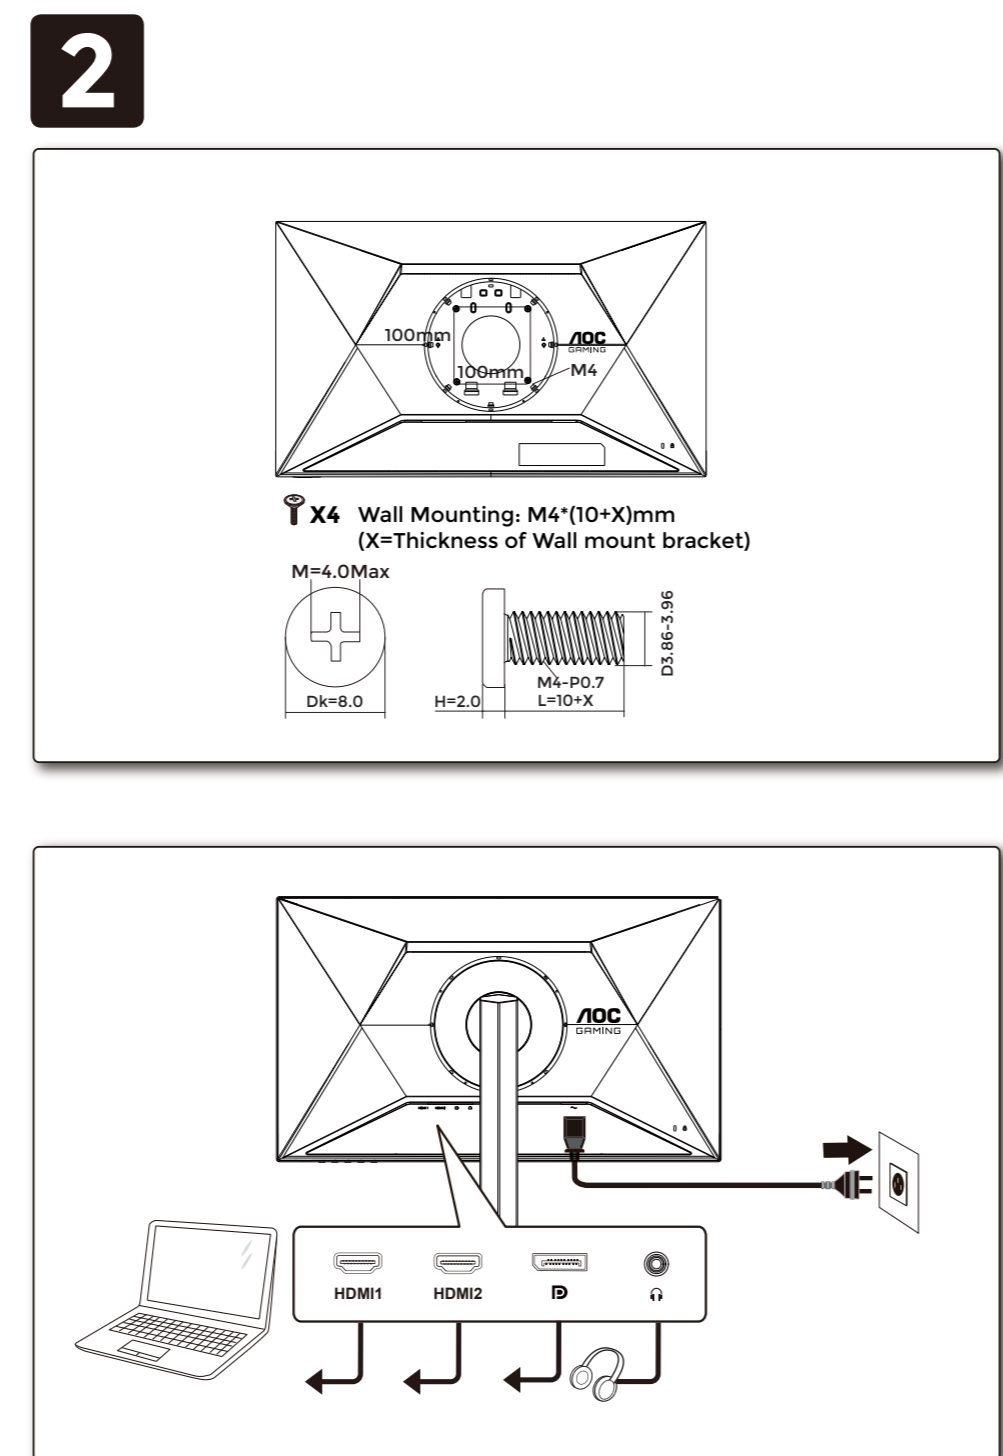

Find your product and get support

4 General Specification

Panel	Model Name	27G4HA		
	Driving System	TFT Color LCD		
	Viewable Image Size	68.6cm diagonal(27" Wide Screen)		
	Pixel Pitch	0.3114mm(H) x 0.3114mm(V)		
Others	Horizontal Scan Range	30k-230kHz		
	Horizontal Scan Size(Maximum)	597.888mm		
	Vertical Scan Range	48-200Hz		
	Vertical Scan Size(Maximum)	336.312mm		
	Max Resolution	1920X1080@200Hz		
	Plug & Play	VESA DDC2B/CI		
	Power Source	100-240V- 50/60Hz 1.5A		
	Power Consumption	Typical (default brightness and contrast)	23W	
		Max. (brightness =100, contrast =100)	≤ 44W	
		Standby Mode	≤ 0.3W	
Dimensions (with stand)	613.8X(386.6-516.6)X240.0mm(WxHxD)			
Net Weight	4.83kg			
Physical Characteristics	Connector Type	HDMIx2/DisplayPort/Earphone		
	Signal Cable Type	Detachable		
	Built-In Speaker	2Wx2		
Environmental	Temperature	Operating	0°C - 40°C	
		Non-Operating	-25°C - 55°C	
	Humidity	Operating	10%-85% (Non-Condensing)	
		Non-Operating	5%-93% (Non-Condensing)	
Altitude	Operating	0m-5000m (0ft-16404ft)		
	Non-Operating	0m-12192m (0ft-40000ft)		