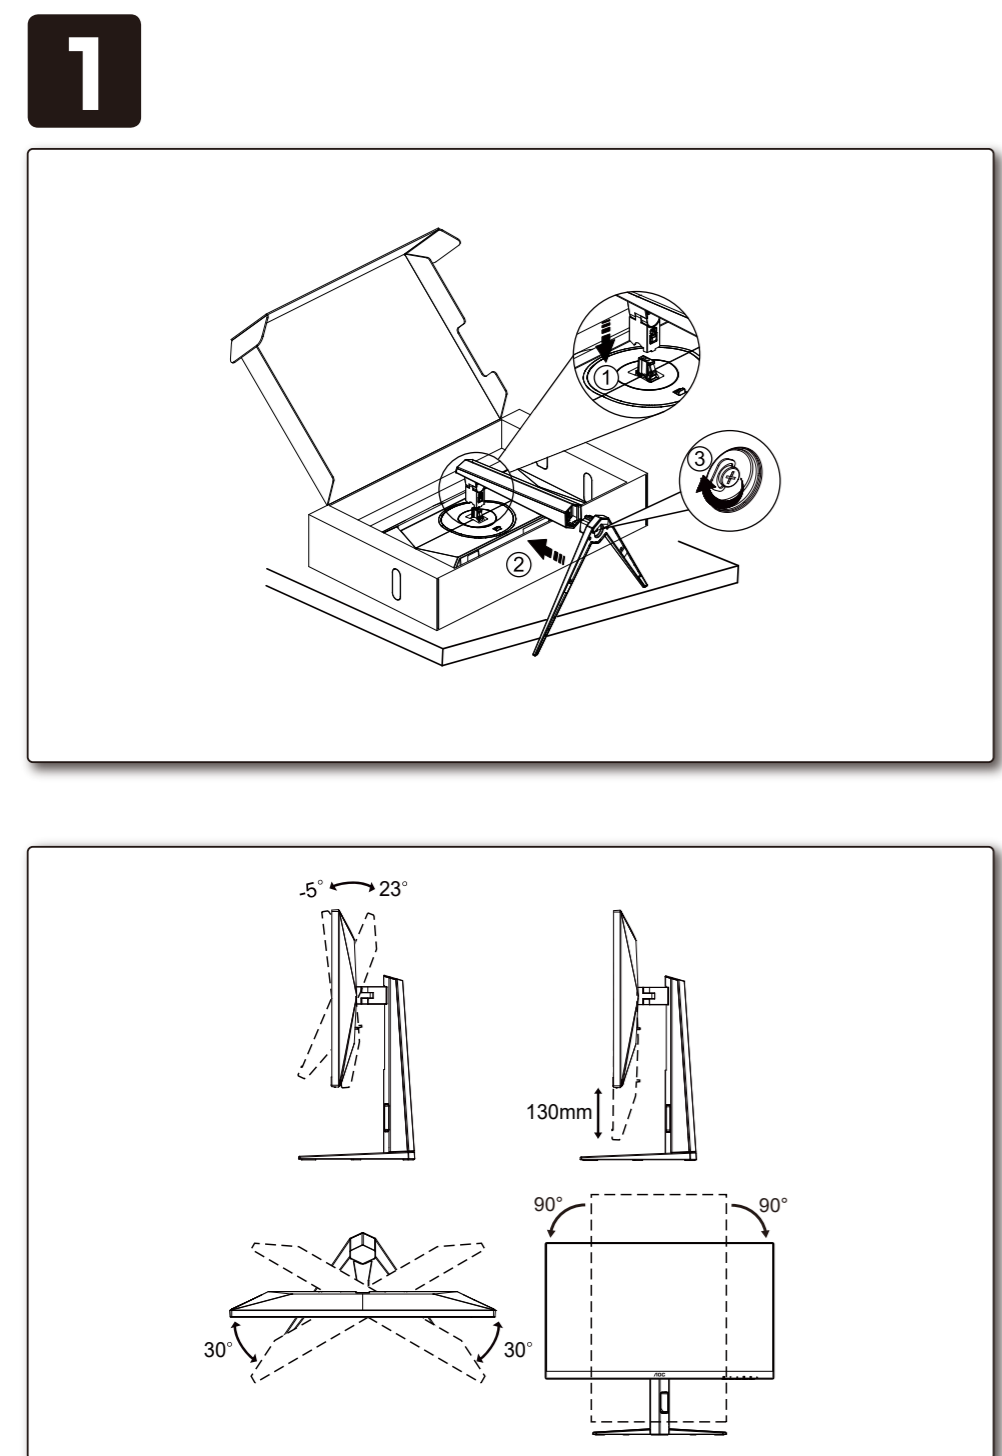

Find your product and get support

4 General Specification

Panel	Model Name	27G4HA		
	Driving System	TFT Color LCD		
	Viewable Image Size	68.6cm diagonal(27" Wide Screen)		
	Pixel Pitch	0.3114mm(H) x 0.3114mm(V)		
Others	Horizontal Scan Range	30k-230kHz		
	Horizontal Scan Size(Maximum)	597.888mm		
	Vertical Scan Range	48-200Hz		
	Vertical Scan Size(Maximum)	336.312mm		
	Max Resolution	1920X1080@200Hz		
	Plug & Play	VESA DDC2B/CI		
	Power Source	100-240V- 50/60Hz 1.5A		
	Power Consumption	Typical (default brightness and contrast)	23W	
		Max. (brightness =100, contrast =100)	≤ 44W	
		Standby Mode	≤ 0.3W	
Dimensions (with stand)	613.8X(386.6-516.6)X240.0mm(WxHxD)			
Net Weight	4.83kg			
Physical Characteristics	Connector Type	HDMIx2/DisplayPort/Earphone		
	Signal Cable Type	Detachable		
	Built-In Speaker	2Wx2		
Environmental	Temperature	Operating	0°C - 40°C	
		Non-Operating	-25°C - 55°C	
	Humidity	Operating	10%-85% (Non-Condensing)	
		Non-Operating	5%-93% (Non-Condensing)	
Altitude	Operating	0m-5000m (0ft-16404ft)		
	Non-Operating	0m-12192m (0ft-40000ft)		