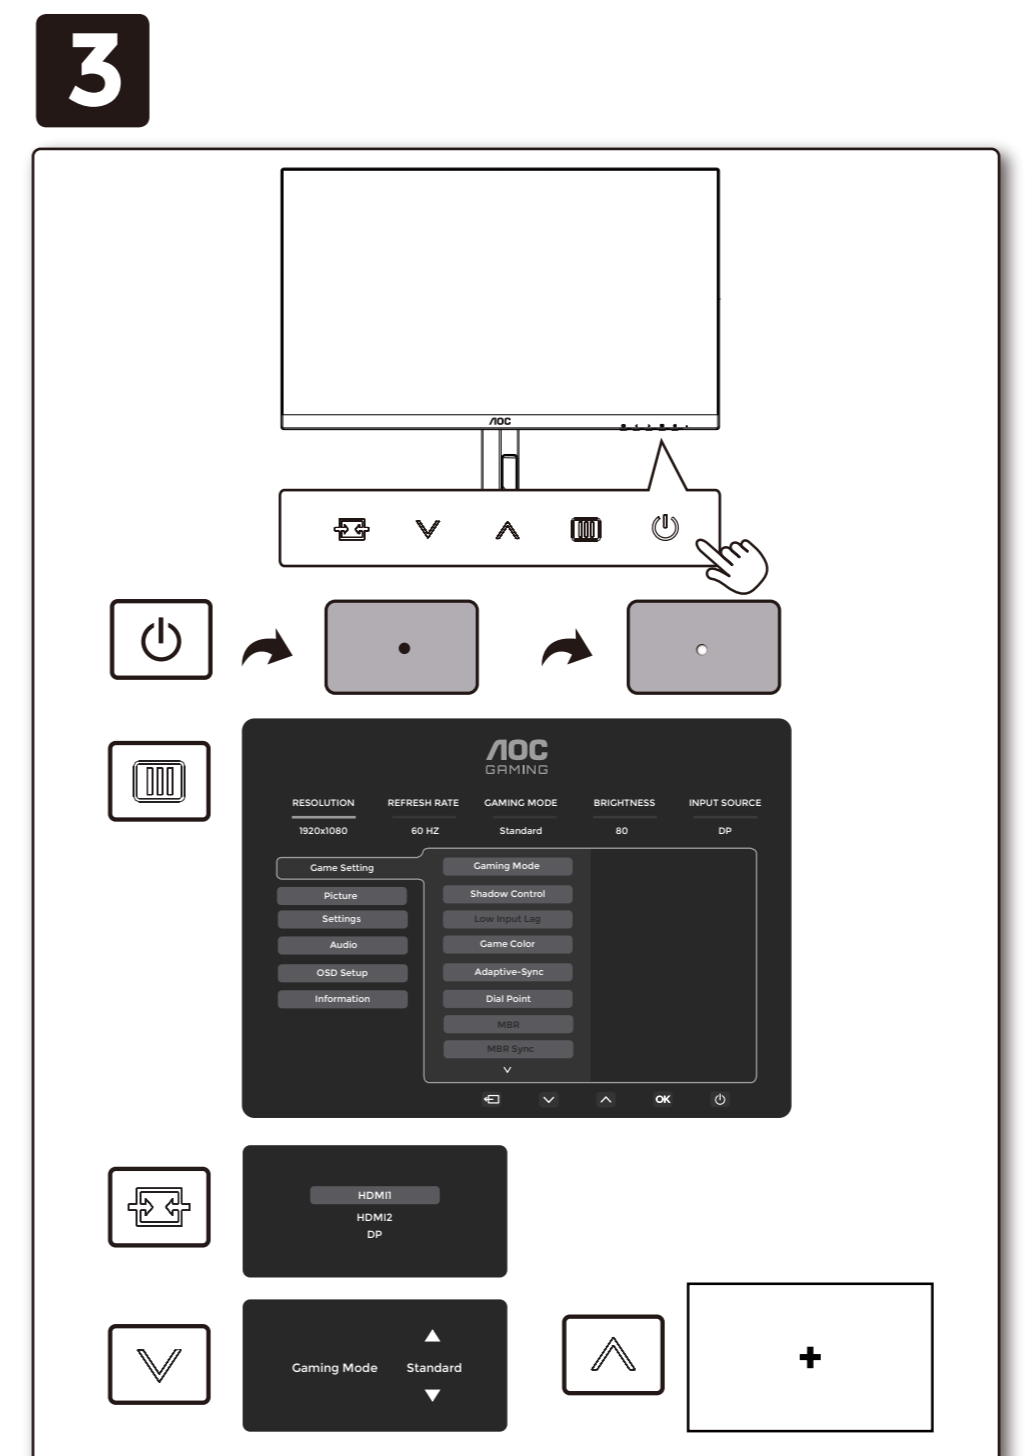

Find your product and get support

4 General Specification

Panel	Model Name	27G4HA		
	Driving System	TFT Color LCD		
	Viewable Image Size	68.6cm diagonal(27" Wide Screen)		
	Pixel Pitch	0.3114mm(H) x 0.3114mm(V)		
Others	Horizontal Scan Range	30k-230kHz		
	Horizontal Scan Size(Maximum)	597.888mm		
	Vertical Scan Range	48-200Hz		
	Vertical Scan Size(Maximum)	336.312mm		
	Max Resolution	1920X1080@200Hz		
	Plug & Play	VESA DDC2B/CI		
	Power Source	100-240V- 50/60Hz 1.5A		
	Power Consumption	Typical (default brightness and contrast)	23W	
		Max. (brightness =100, contrast =100)	≤ 44W	
		Standby Mode	≤ 0.3W	
Dimensions (with stand)	613.8X(386.6-516.6)X240.0mm(WxHxD)			
Net Weight	4.83kg			
Physical Characteristics	Connector Type	HDMIx2/DisplayPort/Earphone		
	Signal Cable Type	Detachable		
	Built-In Speaker	2Wx2		
Environmental	Temperature	Operating	0°C - 40°C	
		Non-Operating	-25°C - 55°C	
	Humidity	Operating	10%-85% (Non-Condensing)	
		Non-Operating	5%-93% (Non-Condensing)	
Altitude	Operating	0m-5000m (0ft-16404ft)		
	Non-Operating	0m-12192m (0ft-40000ft)		