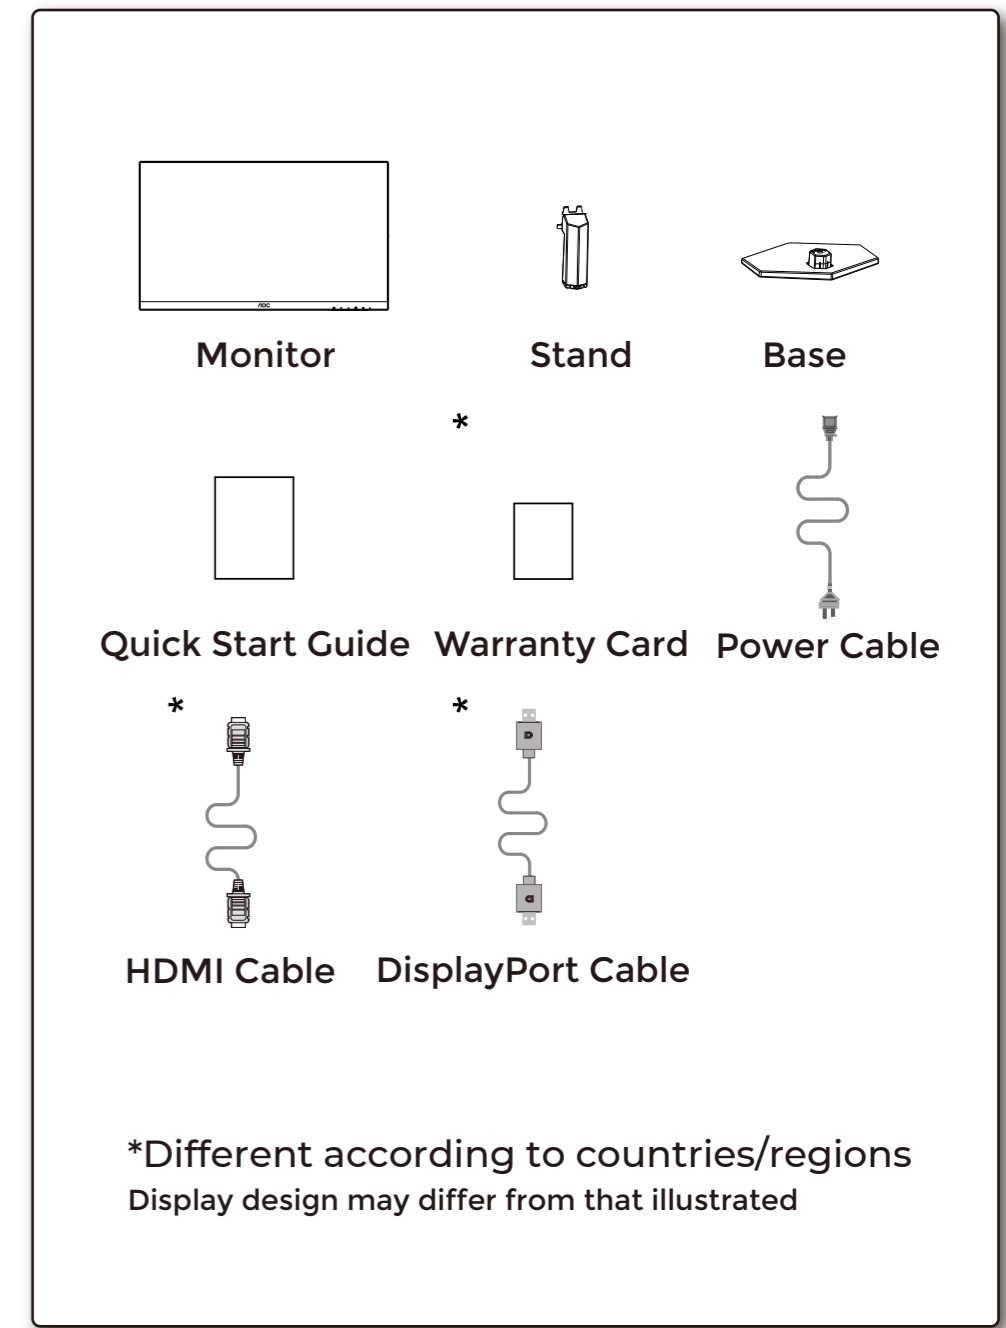

- Singapore**  
[https://sg.aoc.com/user\\_manual](https://sg.aoc.com/user_manual)
  - ประเทศไทย**  
[https://th.aoc.com/user\\_manual](https://th.aoc.com/user_manual)
  - Việt Nam**  
[https://vn.aoc.com/user\\_manual](https://vn.aoc.com/user_manual)
  - Middle East**  
[https://me.aoc.com/user\\_manual](https://me.aoc.com/user_manual)
  - South Africa**  
[https://za.aoc.com/user\\_manual](https://za.aoc.com/user_manual)
  - Brasil**  
<https://aoc.portaltpv.com.br/>
  - India**  
<https://aoc.com/in-en/support>
  - US**  
<https://aoc.com/us/support>
  - Canada**  
<https://aoc.com/ca-en/support>
- HDMI**  
HIGH-DEFINITION MULTIMEDIA INTERFACE
- Product information for EU/UK Energy H41G27M361514A

## QUICK START GUIDE

**Q27G42XNE**  
AOC GAMING MONITOR

©2024 AOC. All rights reserved

WWW.AOC.COM

**1**

**2**

**3**

**4**

### General Specification

Panel	Model Name	Q27G42XNE		
	Driving System	TFT Color LCD		
	Viewable Image Size	68.5cm diagonal(27" Wide Screen)		
	Pixel Pitch	0.2331mm(H) x 0.2331mm(V)		
Others	Horizontal Scan Range	30k-230kHz(HDMI) 30k-270kHz(DisplayPort)		
	Horizontal Scan Size(Maximum)	596.736mm		
	Vertical Scan Range	48-144Hz(HDMI) 48-180Hz(DisplayPort)		
	Vertical Scan Size(Maximum)	335.664mm		
	Max Resolution	2560X1440@144HZ(HDMI) 2560X1440@180HZ(DisplayPort)		
	Plug & Play	VESA DDC2B/CI		
	Power Source	100-240V~, 50/60Hz, 1.5A		
	Power Consumption	Typical (default brightness and contrast)	27W	
		Max. (brightness=100, contrast=100)	≤ 56W	
	Standby Mode		≤ 0.5W	
Dimensions(with stand)		613.9X449.6X197.6mm(WxHxD)		
Net Weight		3.70kg		
	Connector Type	HDMIx2/DisplayPort/Earphone		
Physical Characteristics	Signal Cable Type	Detachable		
	Built-In Speaker	2Wx2		
Environmental	Temperature	Operating	0°C - 40°C	
		Non-Operating	-25°C - 55°C	
	Humidity	Operating	10%-85% (Non-Condensing)	
		Non-Operating	5%-93% (Non-Condensing)	
Altitude	Operating	0m-5000m (0ft-16404ft)		
	Non-Operating	0m-12192m (0ft-40000ft)		