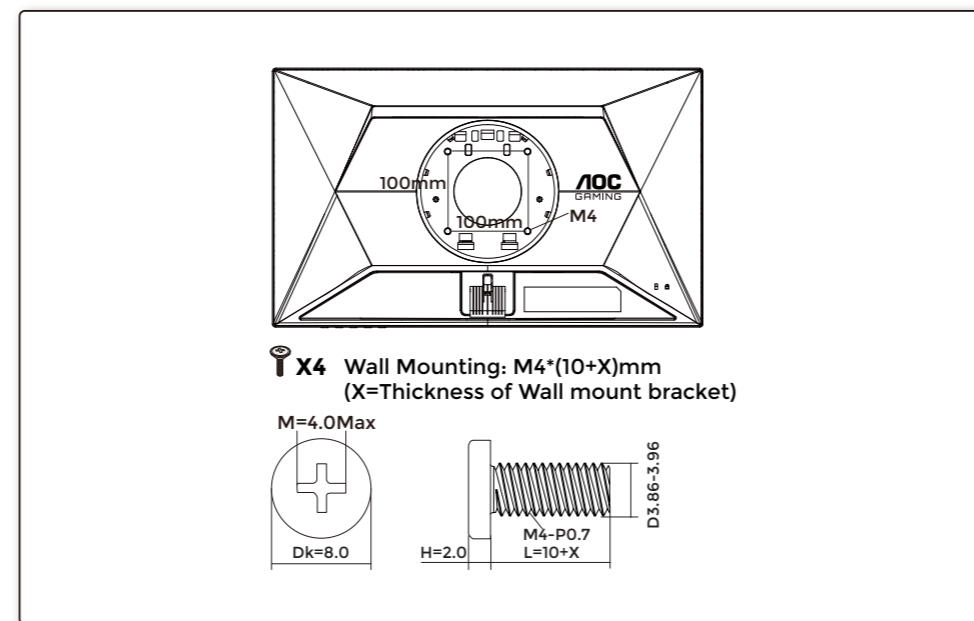

Find your product and get support

- **Europe**
  <https://aoc.com/uk/support>
- **Россия**
  <https://aoc.com/ru/support>
- **Australia**
  <https://au.aoc.com/user_manual>
- **Hong Kong S.A.R.**
  <https://hk.aoc.com/user_manual>
- **中國台灣**
  <https://tw.aoc.com/user_manual>
- **Indonesia**
  <https://id.aoc.com/user_manual>
- **日本**
  <https://jp.aoc.com/user_manual>
- **한국**
  <https://kr.aoc.com/user_manual>
- **Malaysia**
  <https://my.aoc.com/user_manual>
- **Myanmar**
  <https://mm.aoc.com/user_manual>
- **New Zealand**
  <https://nz.aoc.com/user_manual>
- **Philippines**
  <https://ph.aoc.com/user_manual>

1. **Singapore**
     <https://sg.aoc.com/user_manual>
   - **ประเทศไทย**
     <https://th.aoc.com/user_manual>
   - **Việt Nam**
     <https://vn.aoc.com/user_manual>
   - **Middle East**
     <https://me.aoc.com/user_manual>
   - **South Africa**
     <https://za.aoc.com/user_manual>
   - **Brasil**
     <https://aoc.portaltpv.com.br/>
   - **India**
     <https://aoc.com/in-en/support>
   - **US**
     <https://aoc.com/us/support>
   - **Canada**
     <https://aoc.com/ca-en/support>
2. **HDMI**
   HIGH-DEFINITION MULTIMEDIA INTERFACE
3. Product information for EU/UK Energy H41G27M361514A

AOC GAMING

QUICK START GUIDE

Q27G42XNE
AOC GAMING MONITOR

©2024 AOC. All rights reserved

WWW.AOC.COM

1

2

3

4

General Specification