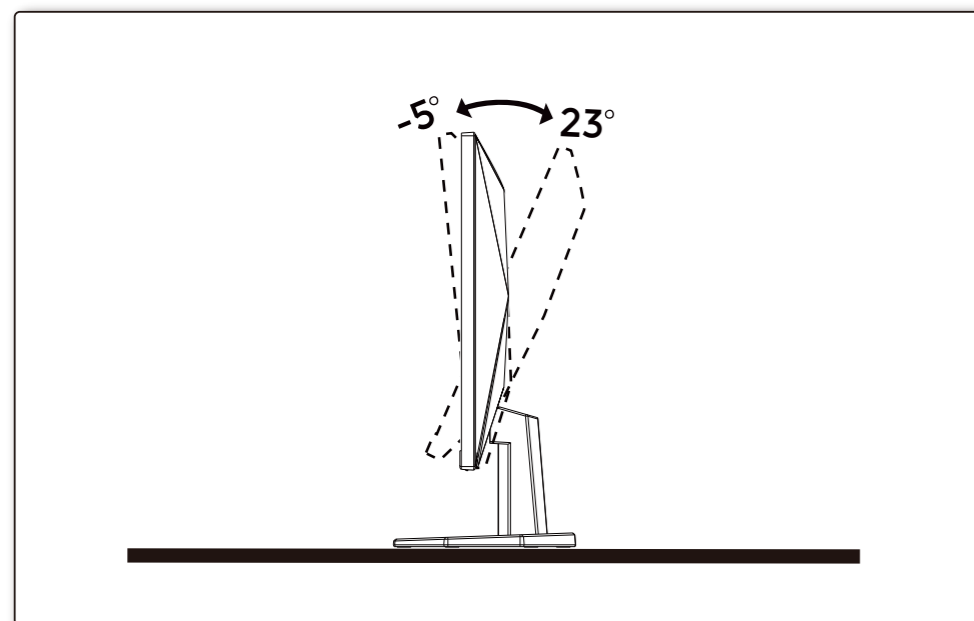

## QUICK START GUIDE

**Q27G42XNE**  
AOC GAMING MONITOR

©2024 AOC. All rights reserved

WWW.AOC.COM

**1**

**2**

**3**

**4**

### General Specification

Panel	Model Name	Q27G42XNE		
	Driving System	TFT Color LCD		
	Viewable Image Size	68.5cm diagonal(27" Wide Screen)		
	Pixel Pitch	0.2331mm(H) x 0.2331mm(V)		
Others	Horizontal Scan Range	30k-230kHz(HDMI) 30k-270kHz(DisplayPort)		
	Horizontal Scan Size(Maximum)	596.736mm		
	Vertical Scan Range	48-144Hz(HDMI) 48-180Hz(DisplayPort)		
	Vertical Scan Size(Maximum)	335.664mm		
	Max Resolution	2560X1440@144HZ(HDMI) 2560X1440@180HZ(DisplayPort)		
	Plug & Play	VESA DDC2B/CI		
	Power Source	100-240V~, 50/60Hz, 1.5A		
	Power Consumption	Typical (default brightness and contrast)	27W	
		Max. (brightness=100, contrast=100)	≤ 56W	
	Standby Mode		≤ 0.5W	
Dimensions(with stand)		613.9X449.6X197.6mm(WxHxD)		
Net Weight		3.70kg		
	Connector Type	HDMIx2/DisplayPort/Earphone		
Physical Characteristics	Signal Cable Type	Detachable		
	Built-In Speaker	2Wx2		
Environmental	Temperature	Operating	0°C - 40°C	
		Non-Operating	-25°C - 55°C	
	Humidity	Operating	10%-85% (Non-Condensing)	
		Non-Operating	5%-93% (Non-Condensing)	
Altitude	Operating	0m-5000m (0ft-16404ft)		
	Non-Operating	0m-12192m (0ft-40000ft)		