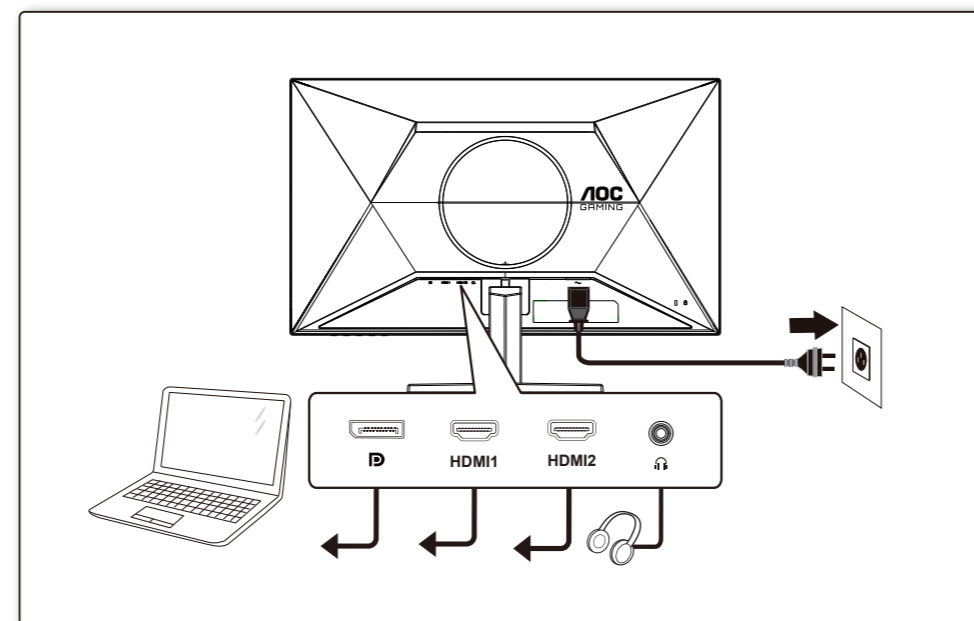

## QUICK START GUIDE

**Q27G42XNE**  
AOC GAMING MONITOR

©2024 AOC. All rights reserved

WWW.AOC.COM

**1**

**2**

**3**

**4**

### General Specification

Panel	Model Name	Q27G42XNE		
	Driving System	TFT Color LCD		
	Viewable Image Size	68.5cm diagonal(27" Wide Screen)		
	Pixel Pitch	0.2331mm(H) x 0.2331mm(V)		
Others	Horizontal Scan Range	30k-230kHz(HDMI) 30k-270kHz(DisplayPort)		
	Horizontal Scan Size(Maximum)	596.736mm		
	Vertical Scan Range	48-144Hz(HDMI) 48-180Hz(DisplayPort)		
	Vertical Scan Size(Maximum)	335.664mm		
	Max Resolution	2560X1440@144HZ(HDMI) 2560X1440@180HZ(DisplayPort)		
	Plug & Play	VESA DDC2B/CI		
	Power Source	100-240V~, 50/60Hz, 1.5A		
	Power Consumption	Typical (default brightness and contrast)	27W	
		Max. (brightness=100, contrast=100)	≤ 56W	
	Standby Mode		≤ 0.5W	
Dimensions(with stand)		613.9X449.6X197.6mm(WxHxD)		
Net Weight		3.70kg		
	Connector Type	HDMIx2/DisplayPort/Earphone		
Physical Characteristics	Signal Cable Type	Detachable		
	Built-In Speaker	2Wx2		
Environmental	Temperature	Operating	0°C - 40°C	
		Non-Operating	-25°C - 55°C	
	Humidity	Operating	10%-85% (Non-Condensing)	
		Non-Operating	5%-93% (Non-Condensing)	
Altitude	Operating	0m-5000m (0ft-16404ft)		
	Non-Operating	0m-12192m (0ft-40000ft)		