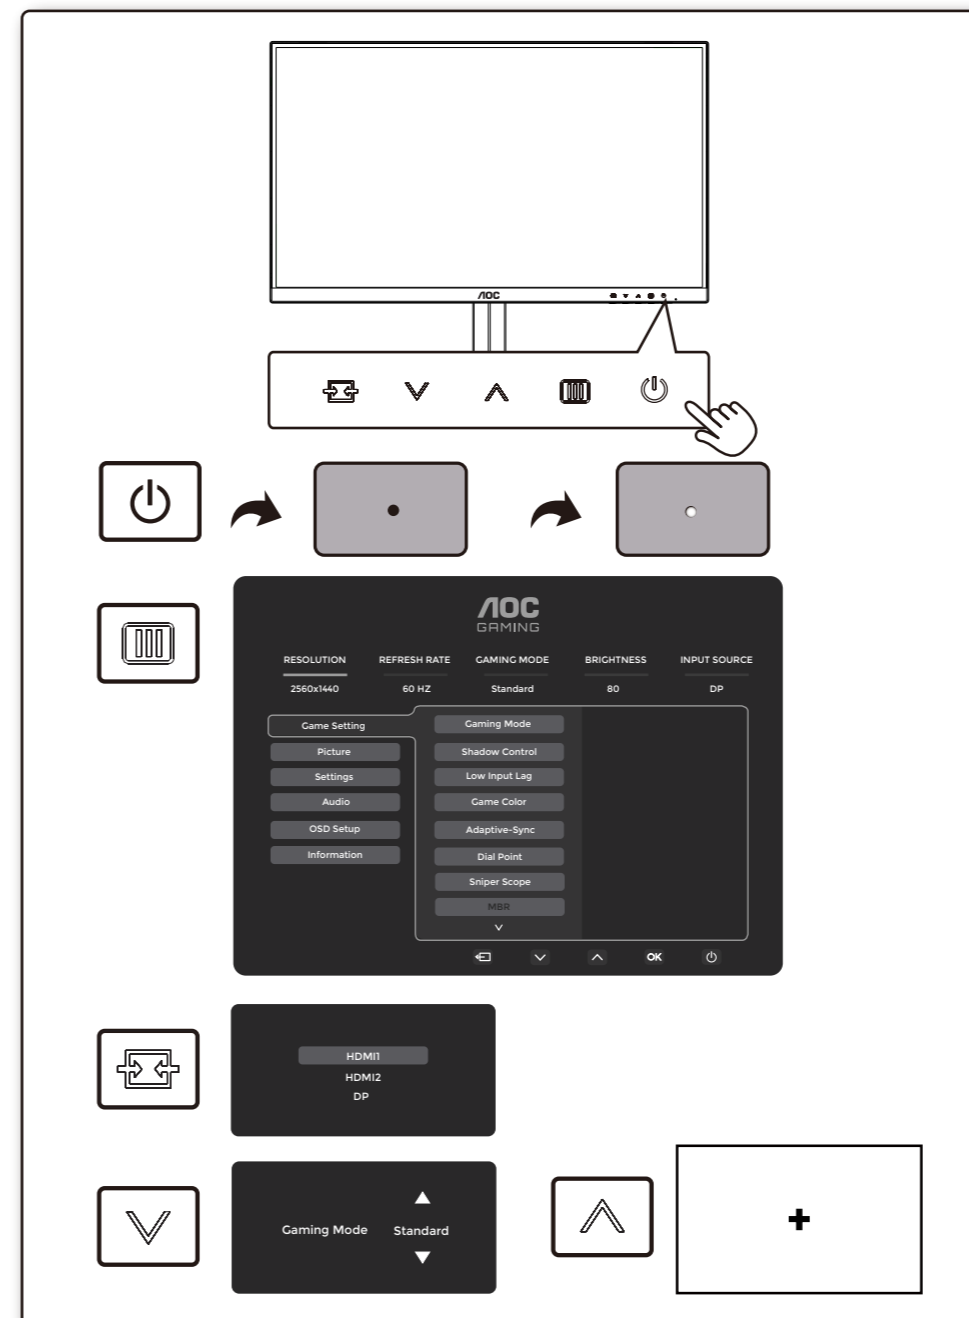

- Singapore**  
[https://sg.aoc.com/user\\_manual](https://sg.aoc.com/user_manual)
  - ประเทศไทย**  
[https://th.aoc.com/user\\_manual](https://th.aoc.com/user_manual)
  - Việt Nam**  
[https://vn.aoc.com/user\\_manual](https://vn.aoc.com/user_manual)
  - Middle East**  
[https://me.aoc.com/user\\_manual](https://me.aoc.com/user_manual)
  - South Africa**  
[https://za.aoc.com/user\\_manual](https://za.aoc.com/user_manual)
  - Brasil**  
<https://aoc.portaltpv.com.br/>
  - India**  
<https://aoc.com/in-en/support>
  - US**  
<https://aoc.com/us/support>
  - Canada**  
<https://aoc.com/ca-en/support>
- HDMI**  
HIGH-DEFINITION MULTIMEDIA INTERFACE
- Product information for EU/UK Energy H41G27M361514A

## QUICK START GUIDE

**Q27G42XNE**  
AOC GAMING MONITOR

©2024 AOC. All rights reserved

WWW.AOC.COM

**1**

**2**

**3**

**4**

### General Specification

Panel	Model Name	Q27G42XNE		
	Driving System	TFT Color LCD		
	Viewable Image Size	68.5cm diagonal(27" Wide Screen)		
	Pixel Pitch	0.2331mm(H) x 0.2331mm(V)		
Others	Horizontal Scan Range	30k-230kHz(HDMI) 30k-270kHz(DisplayPort)		
	Horizontal Scan Size(Maximum)	596.736mm		
	Vertical Scan Range	48-144Hz(HDMI) 48-180Hz(DisplayPort)		
	Vertical Scan Size(Maximum)	335.664mm		
	Max Resolution	2560X1440@144HZ(HDMI) 2560X1440@180HZ(DisplayPort)		
	Plug & Play	VESA DDC2B/CI		
	Power Source	100-240V~, 50/60Hz, 1.5A		
	Power Consumption	Typical (default brightness and contrast)	27W	
		Max. (brightness=100, contrast=100)	≤ 56W	
	Standby Mode		≤ 0.5W	
Dimensions(with stand)		613.9X449.6X197.6mm(WxHxD)		
Net Weight		3.70kg		
	Connector Type	HDMIx2/DisplayPort/Earphone		
Physical Characteristics	Signal Cable Type	Detachable		
	Built-In Speaker	2Wx2		
Environmental	Temperature	Operating	0°C - 40°C	
		Non-Operating	-25°C - 55°C	
	Humidity	Operating	10%-85% (Non-Condensing)	
		Non-Operating	5%-93% (Non-Condensing)	
Altitude	Operating	0m-5000m (0ft-16404ft)		
	Non-Operating	0m-12192m (0ft-40000ft)		