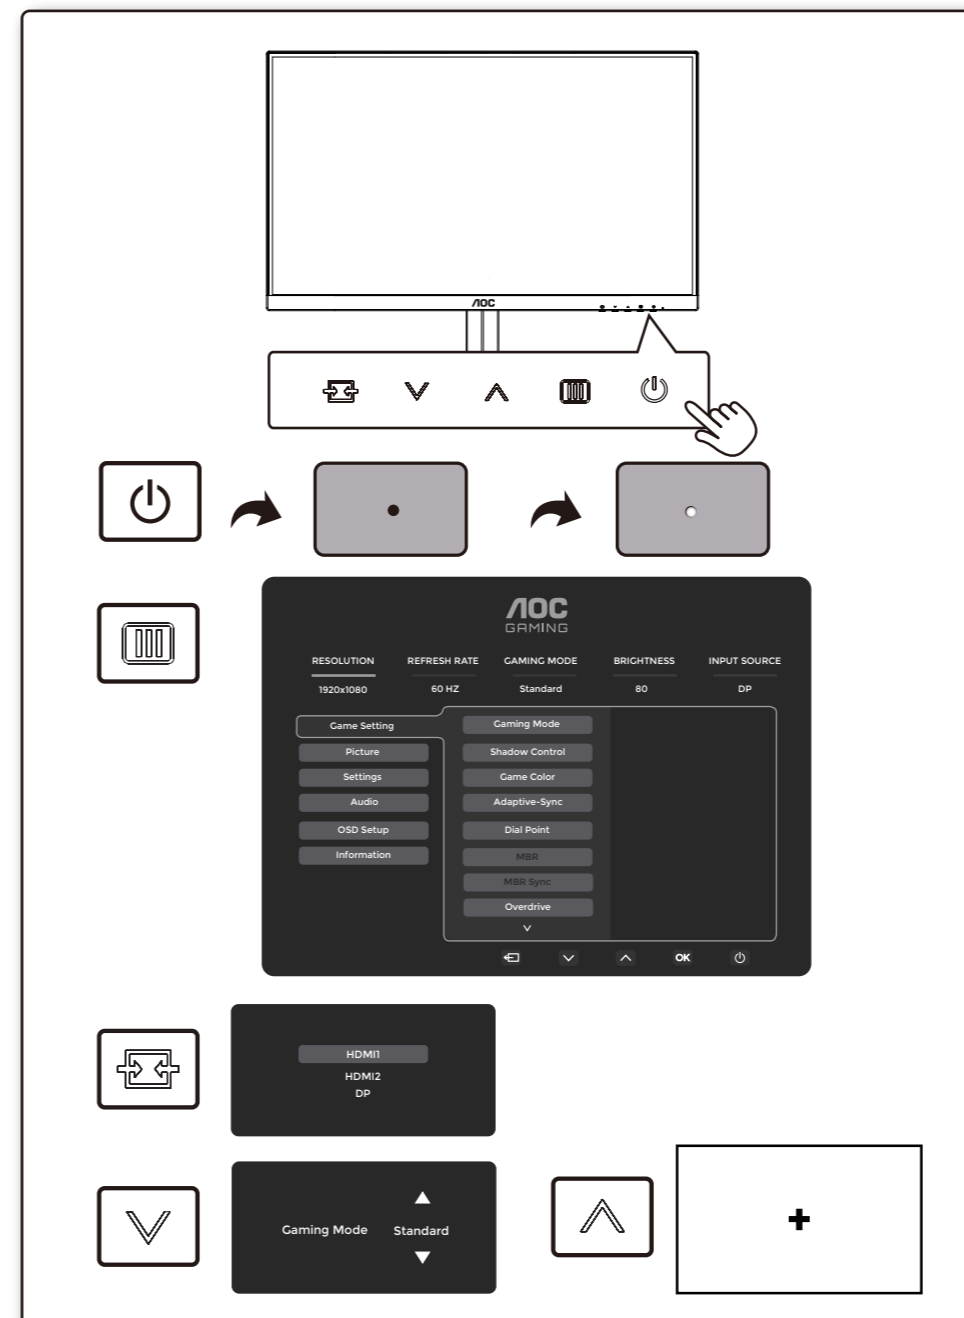

Q41G27M261525A

AOC GAMING

QUICK START GUIDE

C27G42E

AOC GAMING MONITOR

©2024 AOC. All rights reserved

WWW.AOC.COM

*Different according to countries/regions
Display design may differ from that illustrated

1

2

3

4

General Specification

Panel	Model Name	C27G42E	
	Driving System	TFT Color LCD	
	Viewable Image Size	68.6cm diagonal(27" Wide Screen)	
	Pixel Pitch	0.3114mm(H) x 0.3114mm(V)	
Others	Horizontal Scan Range	30k-200kHz	
	Horizontal Scan Size(Maximum)	597.888mm	
	Vertical Scan Range	48-180Hz	
	Vertical Scan Size(Maximum)	336.312mm	
	Max Resolution	1920x1080@180Hz	
	Plug & Play	VESA DDC2B/CI	
	Power Source	100-240V- 50/60Hz 1.5A	
Power Consumption	Typical (default brightness and contrast)	22W	
	Max. (brightness =100, contrast =100)	≤ 41W	
	Standby Mode	≤ 0.3W	
Dimensions(with stand)	611.5X444.8X197.6mm(WxHxD)		
Net Weight	4.67kg		
Physical Characteristics	Connector Type	HDMIx2/DisplayPort/Earphone	
	Signal Cable Type	Detachable	
	Built-In Speaker	2Wx2	
Environmental	Temperature	Operating	0°C- 40°C
		Non-Operating	-25°C-55°C
	Humidity	Operating	10%-85% (Non-Condensing)
		Non-Operating	5%-93% (Non-Condensing)
Altitude	Operating	0m-5000m (0ft-16404ft)	
	Non-Operating	0m-12192m (0ft-40000ft)	