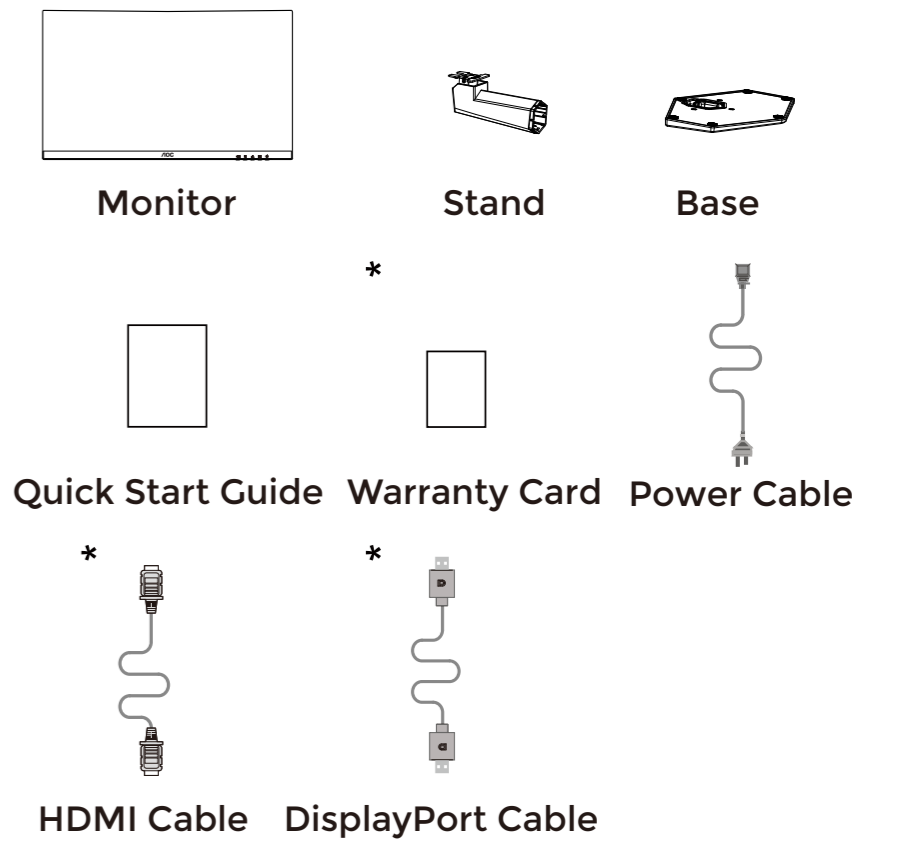

Q41G27M261525A

AOC GAMING

QUICK START GUIDE

C27G42E

AOC GAMING MONITOR

©2024 AOC. All rights reserved

WWW.AOC.COM

*Different according to countries/regions
Display design may differ from that illustrated

1

2

3

4

General Specification

Panel	Model Name	C27G42E	
	Driving System	TFT Color LCD	
	Viewable Image Size	68.6cm diagonal(27" Wide Screen)	
	Pixel Pitch	0.3114mm(H) x 0.3114mm(V)	
Others	Horizontal Scan Range	30k-200kHz	
	Horizontal Scan Size(Maximum)	597.888mm	
	Vertical Scan Range	48-180Hz	
	Vertical Scan Size(Maximum)	336.312mm	
	Max Resolution	1920x1080@180Hz	
	Plug & Play	VESA DDC2B/CI	
	Power Source	100-240V- 50/60Hz 1.5A	
Power Consumption	Typical (default brightness and contrast)	22W	
	Max. (brightness =100, contrast =100)	≤ 41W	
	Standby Mode	≤ 0.3W	
Dimensions(with stand)	611.5X444.8X197.6mm(WxHxD)		
Net Weight	4.67kg		
Physical Characteristics	Connector Type	HDMIx2/DisplayPort/Earphone	
	Signal Cable Type	Detachable	
	Built-In Speaker	2Wx2	
Environmental	Temperature	Operating	0°C- 40°C
		Non-Operating	-25°C-55°C
	Humidity	Operating	10%-85% (Non-Condensing)
		Non-Operating	5%-93% (Non-Condensing)
Altitude	Operating	0m-5000m (0ft-16404ft)	
	Non-Operating	0m-12192m (0ft-40000ft)	