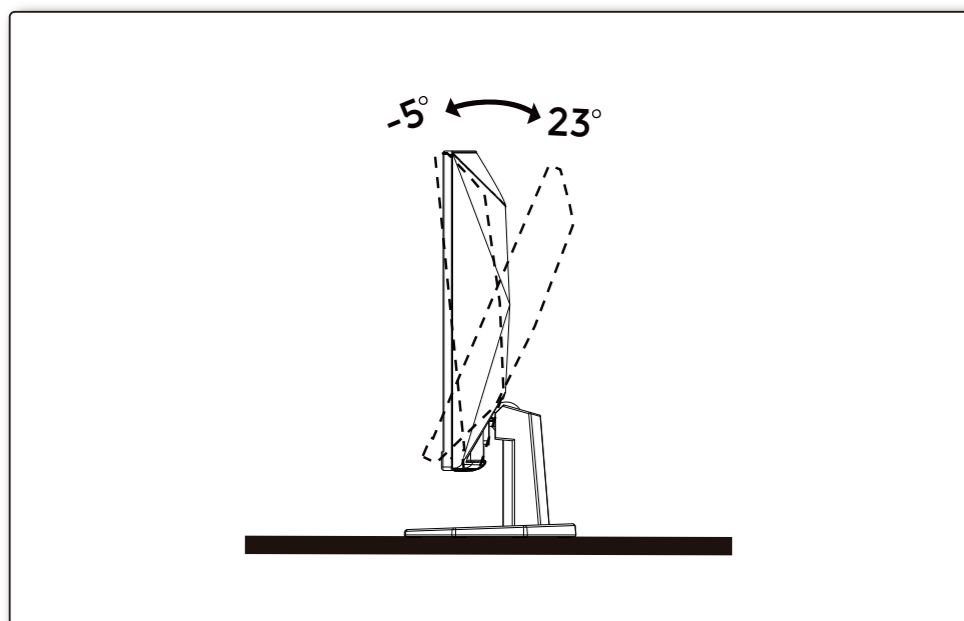

Q41G27M261525A

AOC GAMING

QUICK START GUIDE

C27G42E

AOC GAMING MONITOR

©2024 AOC. All rights reserved

WWW.AOC.COM

*Different according to countries/regions
Display design may differ from that illustrated

1

2

3

4

General Specification

Panel	Model Name	C27G42E	
	Driving System	TFT Color LCD	
	Viewable Image Size	68.6cm diagonal(27" Wide Screen)	
	Pixel Pitch	0.3114mm(H) x 0.3114mm(V)	
Others	Horizontal Scan Range	30k-200kHz	
	Horizontal Scan Size(Maximum)	597.888mm	
	Vertical Scan Range	48-180Hz	
	Vertical Scan Size(Maximum)	336.312mm	
	Max Resolution	1920x1080@180Hz	
	Plug & Play	VESA DDC2B/CI	
	Power Source	100-240V- 50/60Hz 1.5A	
Power Consumption	Typical (default brightness and contrast)	22W	
	Max. (brightness =100, contrast =100)	≤ 41W	
	Standby Mode	≤ 0.3W	
Dimensions(with stand)	611.5X444.8X197.6mm(WxHxD)		
Net Weight	4.67kg		
Physical Characteristics	Connector Type	HDMIx2/DisplayPort/Earphone	
	Signal Cable Type	Detachable	
	Built-In Speaker	2Wx2	
Environmental	Temperature	Operating	0°C- 40°C
		Non-Operating	-25°C-55°C
	Humidity	Operating	10%-85% (Non-Condensing)
		Non-Operating	5%-93% (Non-Condensing)
Altitude	Operating	0m-5000m (0ft-16404ft)	
	Non-Operating	0m-12192m (0ft-40000ft)	