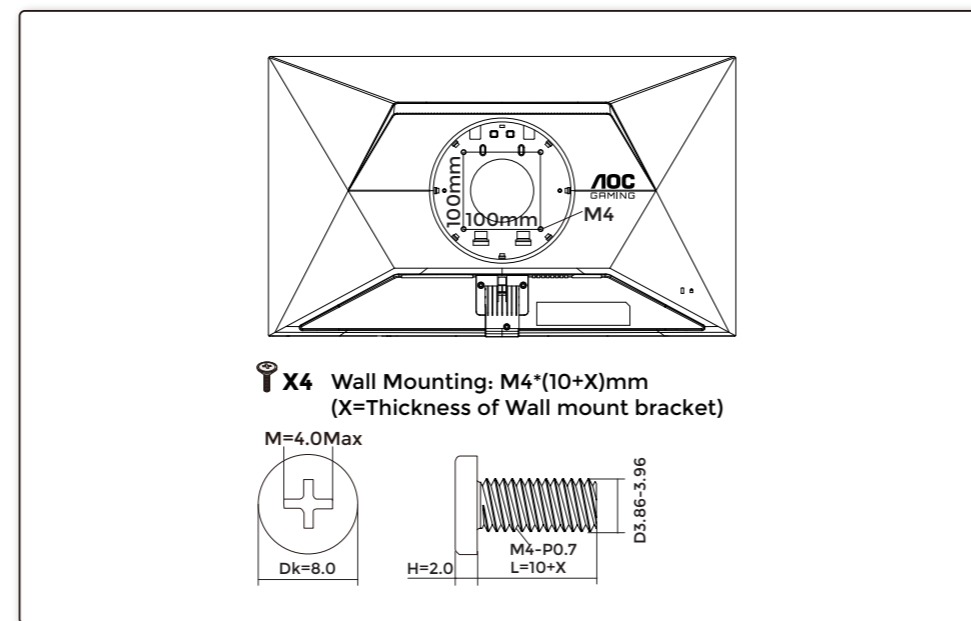

Q41G27M261525A

AOC GAMING

QUICK START GUIDE

C27G42E

AOC GAMING MONITOR

©2024 AOC. All rights reserved

WWW.AOC.COM

*Different according to countries/regions
Display design may differ from that illustrated

1

2

3

4

General Specification

Panel	Model Name	C27G42E	
	Driving System	TFT Color LCD	
	Viewable Image Size	68.6cm diagonal(27" Wide Screen)	
	Pixel Pitch	0.3114mm(H) x 0.3114mm(V)	
Others	Horizontal Scan Range	30k-200kHz	
	Horizontal Scan Size(Maximum)	597.888mm	
	Vertical Scan Range	48-180Hz	
	Vertical Scan Size(Maximum)	336.312mm	
	Max Resolution	1920x1080@180Hz	
	Plug & Play	VESA DDC2B/CI	
	Power Source	100-240V- 50/60Hz 1.5A	
Power Consumption	Typical (default brightness and contrast)	22W	
	Max. (brightness =100, contrast =100)	≤ 41W	
	Standby Mode	≤ 0.3W	
Dimensions(with stand)	611.5X444.8X197.6mm(WxHxD)		
Net Weight	4.67kg		
Physical Characteristics	Connector Type	HDMIx2/DisplayPort/Earphone	
	Signal Cable Type	Detachable	
	Built-In Speaker	2Wx2	
Environmental	Temperature	Operating	0°C- 40°C
		Non-Operating	-25°C-55°C
	Humidity	Operating	10%-85% (Non-Condensing)
		Non-Operating	5%-93% (Non-Condensing)
Altitude	Operating	0m-5000m (0ft-16404ft)	
	Non-Operating	0m-12192m (0ft-40000ft)	