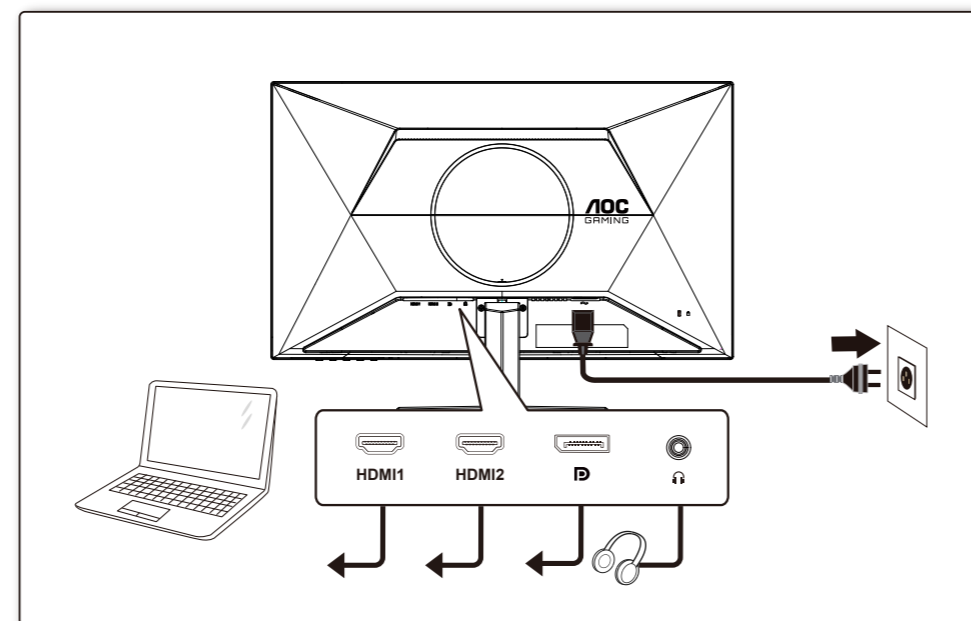

Q41G27M261525A

AOC GAMING

QUICK START GUIDE

C27G42E

AOC GAMING MONITOR

©2024 AOC. All rights reserved

WWW.AOC.COM

*Different according to countries/regions
Display design may differ from that illustrated

1

2

3

4

General Specification

Panel	Model Name	C27G42E	
	Driving System	TFT Color LCD	
	Viewable Image Size	68.6cm diagonal(27" Wide Screen)	
	Pixel Pitch	0.3114mm(H) x 0.3114mm(V)	
Others	Horizontal Scan Range	30k-200kHz	
	Horizontal Scan Size(Maximum)	597.888mm	
	Vertical Scan Range	48-180Hz	
	Vertical Scan Size(Maximum)	336.312mm	
	Max Resolution	1920x1080@180Hz	
	Plug & Play	VESA DDC2B/CI	
	Power Source	100-240V- 50/60Hz 1.5A	
Power Consumption	Typical (default brightness and contrast)	22W	
	Max. (brightness =100, contrast =100)	≤ 41W	
	Standby Mode	≤ 0.3W	
Dimensions(with stand)	611.5X444.8X197.6mm(WxHxD)		
Net Weight	4.67kg		
Physical Characteristics	Connector Type	HDMIx2/DisplayPort/Earphone	
	Signal Cable Type	Detachable	
	Built-In Speaker	2Wx2	
Environmental	Temperature	Operating	0°C- 40°C
		Non-Operating	-25°C-55°C
	Humidity	Operating	10%-85% (Non-Condensing)
		Non-Operating	5%-93% (Non-Condensing)
Altitude	Operating	0m-5000m (0ft-16404ft)	
	Non-Operating	0m-12192m (0ft-40000ft)	