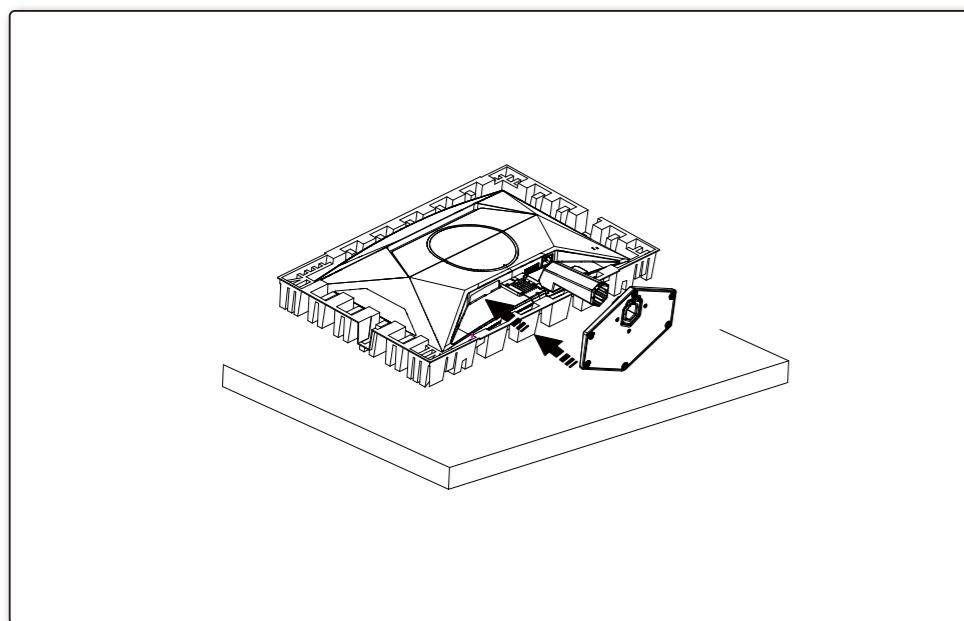

Q41G27M261525A

AOC GAMING

QUICK START GUIDE

C27G42E

AOC GAMING MONITOR

©2024 AOC. All rights reserved

WWW.AOC.COM

*Different according to countries/regions
Display design may differ from that illustrated

1

2

3

4

General Specification

Panel	Model Name	C27G42E	
	Driving System	TFT Color LCD	
	Viewable Image Size	68.6cm diagonal(27" Wide Screen)	
	Pixel Pitch	0.3114mm(H) x 0.3114mm(V)	
Others	Horizontal Scan Range	30k-200kHz	
	Horizontal Scan Size(Maximum)	597.888mm	
	Vertical Scan Range	48-180Hz	
	Vertical Scan Size(Maximum)	336.312mm	
	Max Resolution	1920x1080@180Hz	
	Plug & Play	VESA DDC2B/CI	
	Power Source	100-240V- 50/60Hz 1.5A	
Power Consumption	Typical (default brightness and contrast)	22W	
	Max. (brightness =100, contrast =100)	≤ 41W	
	Standby Mode	≤ 0.3W	
Dimensions(with stand)	611.5X444.8X197.6mm(WxHxD)		
Net Weight	4.67kg		
Physical Characteristics	Connector Type	HDMIx2/DisplayPort/Earphone	
	Signal Cable Type	Detachable	
	Built-In Speaker	2Wx2	
Environmental	Temperature	Operating	0°C- 40°C
		Non-Operating	-25°C-55°C
	Humidity	Operating	10%-85% (Non-Condensing)
		Non-Operating	5%-93% (Non-Condensing)
Altitude	Operating	0m-5000m (0ft-16404ft)	
	Non-Operating	0m-12192m (0ft-40000ft)	