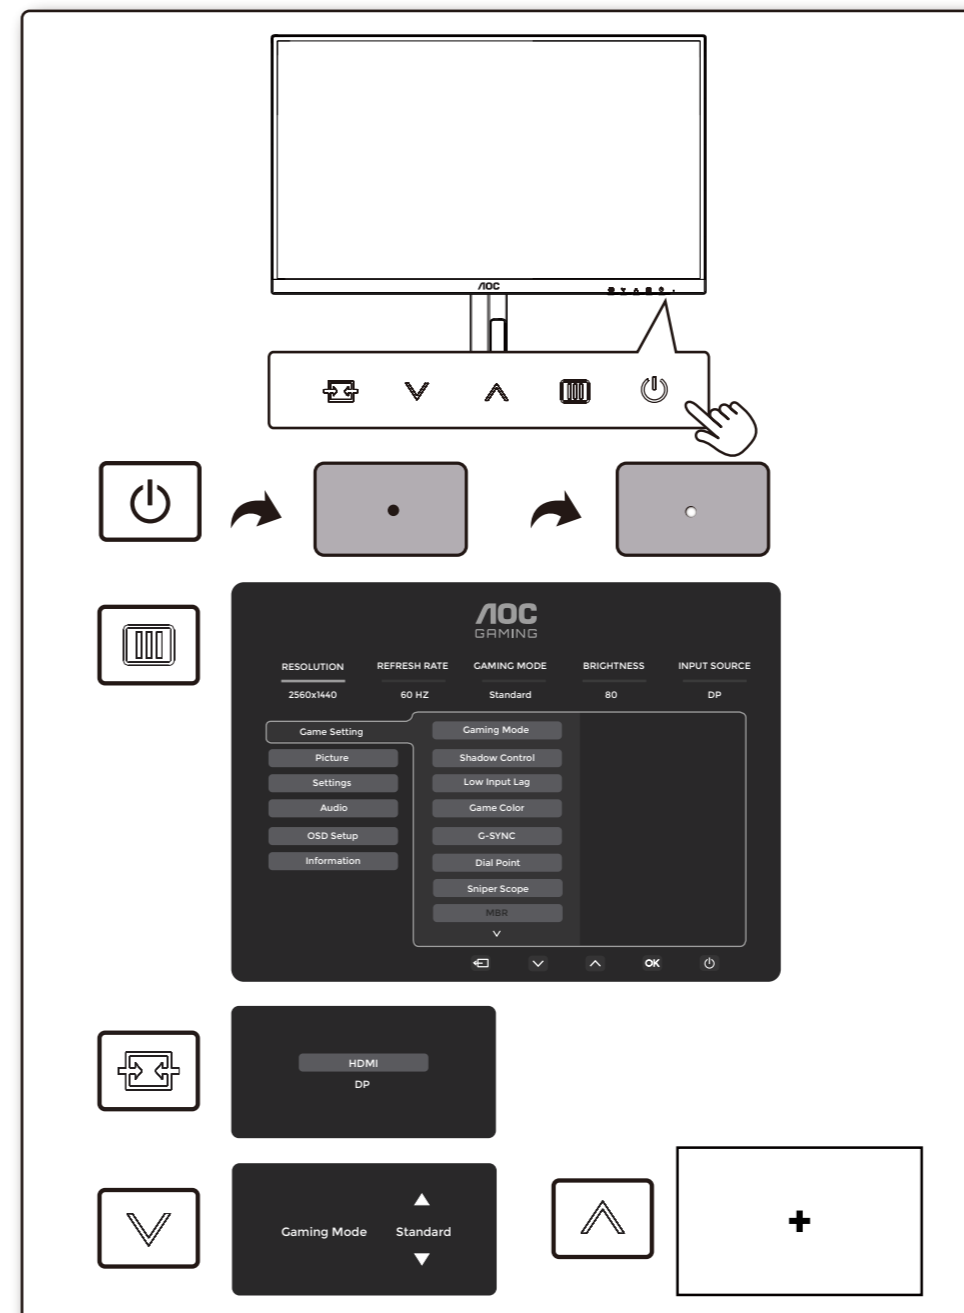

Find your product and get support

Product information for EU/UK Energy

H41G27M2615A61

AOC GAMING

QUICK START GUIDE

Q27G4XF

AOC GAMING MONITOR

©2024 AOC. All rights reserved

WWW.AOC.COM

*Different according to countries/regions
Display design may differ from that illustrated

1

2

3

4

General Specification

Panel	Model Name	Q27G4XF		
	Driving System	TFT Color LCD		
	Viewable Image Size	68.5cm diagonal(27" Wide Screen)		
	Pixel Pitch	0.2331mm(H) x 0.2331mm(V)		
Others	Horizontal Scan Range	30k-230kHz(HDMI)		
	Horizontal Scan Size(Maximum)	596.736mm		
	Vertical Scan Range	48-144Hz(HDMI)		
	Vertical Scan Size(Maximum)	335.664mm		
	Max Resolution	2560X1440@144HZ(HDMI)		
	Plug & Play	VESA DDC2B/CI		
	Power Source	100-240V~, 50/60Hz, 1.5A		
	Power Consumption	Typical (default brightness and contrast)	23W	
		Max. (brightness =100, contrast =100)	≤ 49W	
	Dimensions(with stand)	Standby Mode	≤ 0.5W	
Net Weight		5.30kg		
Physical Characteristics	Connector Type	HDMI/DP/Earphone		
	Signal Cable Type	Detachable		
Environmental	Temperature	Operating	0°C- 40°C	
		Non-Operating	-25°C-55°C	
	Humidity	Operating	10%-85% (Non-Condensing)	
		Non-Operating	5%-93% (Non-Condensing)	
Altitude	Operating	0m-5000m (0ft-16404ft)		
	Non-Operating	0m-12192m (0ft-40000ft)