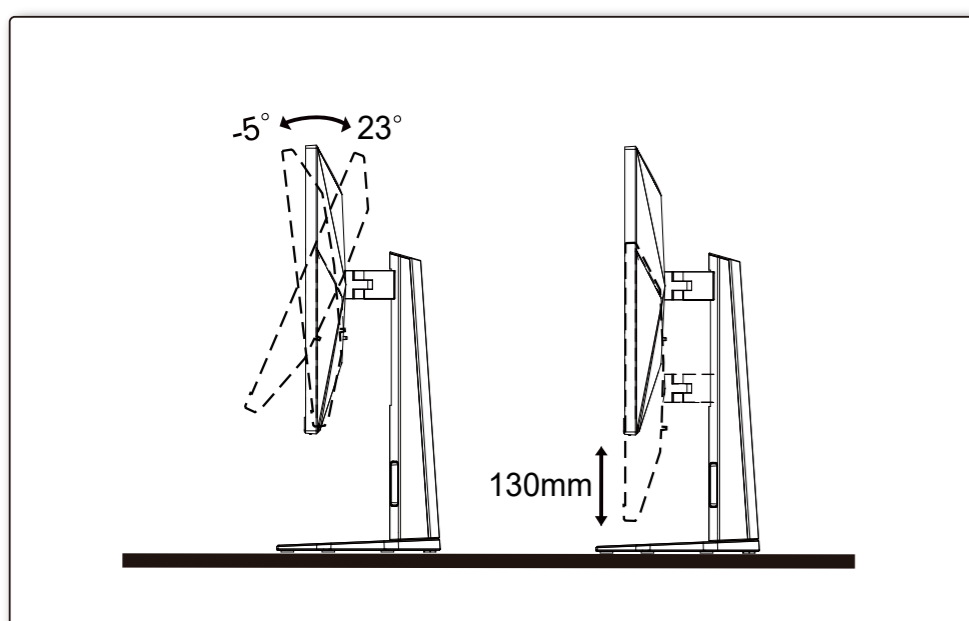

*Different according to countries/regions
Display design may differ from that illustrated

1