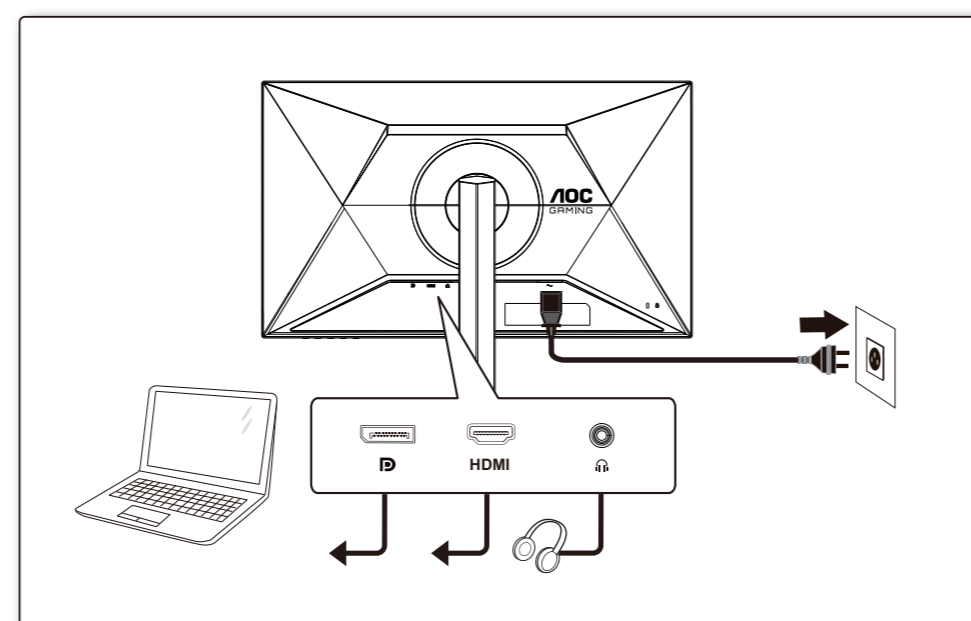

Find your product and get support

Product information for EU/UK Energy

H41G27M2615A61

AOC GAMING

QUICK START GUIDE

Q27G4XF

AOC GAMING MONITOR

©2024 AOC. All rights reserved

WWW.AOC.COM

*Different according to countries/regions
Display design may differ from that illustrated

1

2

3

4

General Specification

Panel	Model Name	Q27G4XF		
	Driving System	TFT Color LCD		
	Viewable Image Size	68.5cm diagonal(27" Wide Screen)		
	Pixel Pitch	0.2331mm(H) x 0.2331mm(V)		
Others	Horizontal Scan Range	30k-230kHz(HDMI)		
	Horizontal Scan Size(Maximum)	596.736mm		
	Vertical Scan Range	48-144Hz(HDMI)		
	Vertical Scan Size(Maximum)	335.664mm		
	Max Resolution	2560X1440@144HZ(HDMI)		
	Plug & Play	VESA DDC2B/CI		
	Power Source	100-240V~, 50/60Hz, 1.5A		
	Power Consumption	Typical (default brightness and contrast)	23W	
		Max. (brightness =100, contrast =100)	≤ 49W	
	Dimensions(with stand)	Standby Mode	≤ 0.5W	
Net Weight		5.30kg		
Physical Characteristics	Connector Type	HDMI/DP/Earphone		
	Signal Cable Type	Detachable		
Environmental	Temperature	Operating	0°C- 40°C	
		Non-Operating	-25°C-55°C	
	Humidity	Operating	10%-85% (Non-Condensing)	
		Non-Operating	5%-93% (Non-Condensing)	
Altitude	Operating	0m-5000m (0ft-16404ft)		
	Non-Operating	0m-12192m (0ft-40000ft)