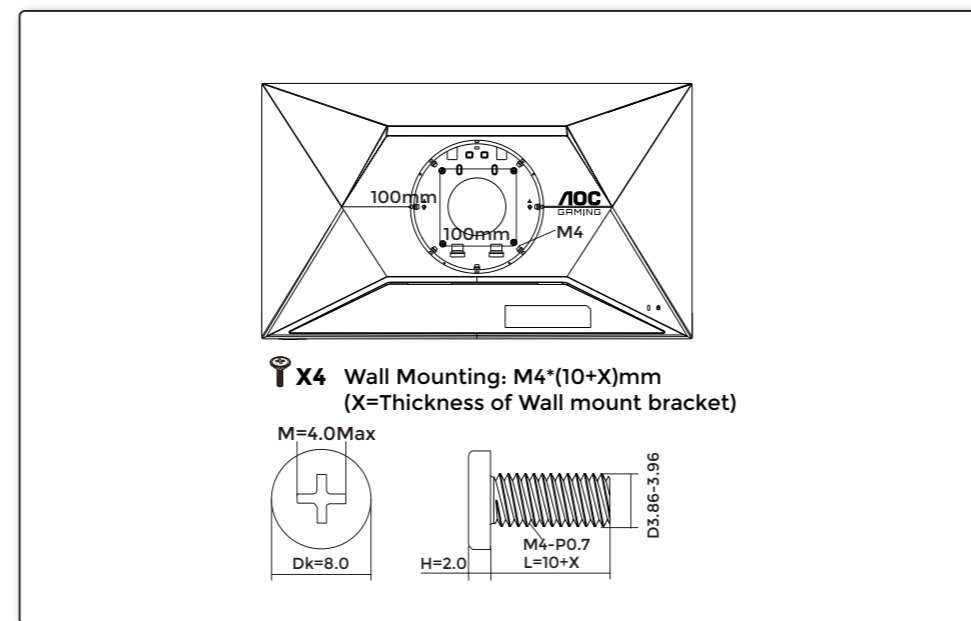

Find your product and get support

Product information for EU/UK Energy

H41G27M2615A61

AOC GAMING

QUICK START GUIDE

Q27G4XF

AOC GAMING MONITOR

©2024 AOC. All rights reserved

WWW.AOC.COM

*Different according to countries/regions
Display design may differ from that illustrated

1

2

3

4

General Specification

Panel	Model Name	Q27G4XF		
	Driving System	TFT Color LCD		
	Viewable Image Size	68.5cm diagonal(27" Wide Screen)		
	Pixel Pitch	0.2331mm(H) x 0.2331mm(V)		
Others	Horizontal Scan Range	30k-230kHz(HDMI)		
	Horizontal Scan Size(Maximum)	596.736mm		
	Vertical Scan Range	48-144Hz(HDMI)		
	Vertical Scan Size(Maximum)	335.664mm		
	Max Resolution	2560X1440@144HZ(HDMI)		
	Plug & Play	VESA DDC2B/CI		
	Power Source	100-240V~, 50/60Hz, 1.5A		
	Power Consumption	Typical (default brightness and contrast)	23W	
		Max. (brightness =100, contrast =100)	≤ 49W	
	Dimensions(with stand)	Standby Mode	≤ 0.5W	
Net Weight		5.30kg		
Physical Characteristics	Connector Type	HDMI/DP/Earphone		
	Signal Cable Type	Detachable		
Environmental	Temperature	Operating	0°C- 40°C	
		Non-Operating	-25°C-55°C	
	Humidity	Operating	10%-85% (Non-Condensing)	
		Non-Operating	5%-93% (Non-Condensing)	
Altitude	Operating	0m-5000m (0ft-16404ft)		
	Non-Operating	0m-12192m (0ft-40000ft)