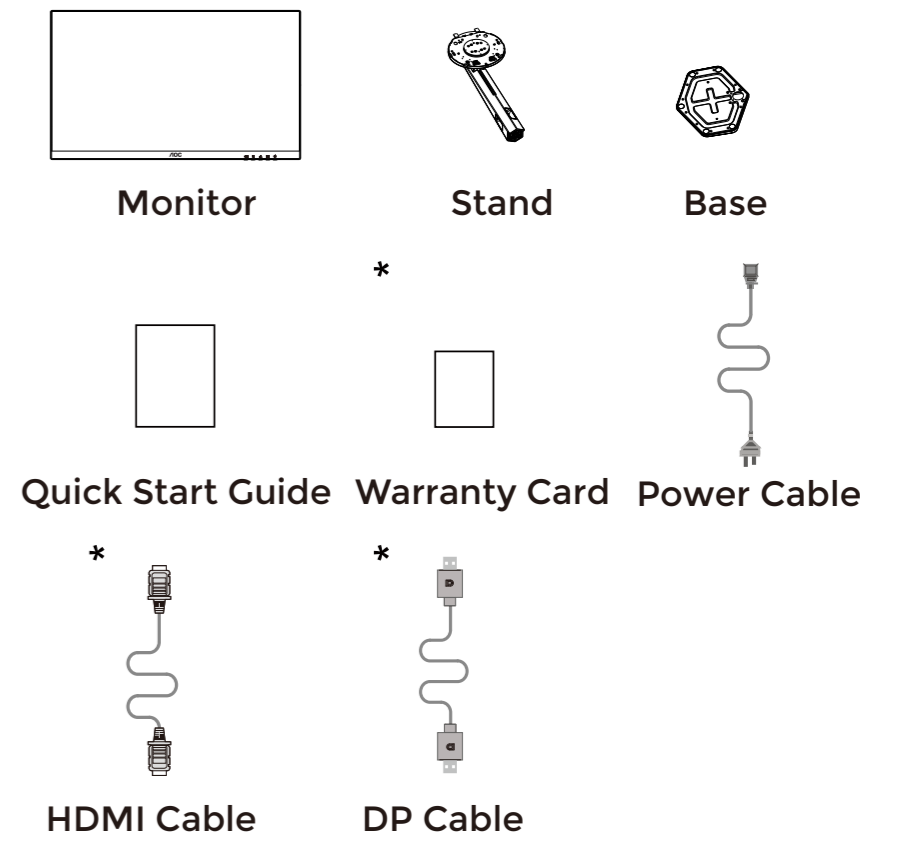

Find your product and get support

Product information for EU/UK Energy

H41G27M2615A61

AOC GAMING

QUICK START GUIDE

Q27G4XF

AOC GAMING MONITOR

©2024 AOC. All rights reserved

WWW.AOC.COM

*Different according to countries/regions
Display design may differ from that illustrated

1

2

3

4

General Specification

Panel	Model Name	Q27G4XF		
	Driving System	TFT Color LCD		
	Viewable Image Size	68.5cm diagonal(27" Wide Screen)		
	Pixel Pitch	0.2331mm(H) x 0.2331mm(V)		
Others	Horizontal Scan Range	30k-230kHz(HDMI)		
	Horizontal Scan Size(Maximum)	596.736mm		
	Vertical Scan Range	48-144Hz(HDMI)		
	Vertical Scan Size(Maximum)	335.664mm		
	Max Resolution	2560X1440@144HZ(HDMI)		
	Plug & Play	VESA DDC2B/CI		
	Power Source	100-240V~, 50/60Hz, 1.5A		
	Power Consumption	Typical (default brightness and contrast)	23W	
		Max. (brightness =100, contrast =100)	≤ 49W	
	Dimensions(with stand)	Standby Mode	≤ 0.5W	
Net Weight		5.30kg		
Physical Characteristics	Connector Type	HDMI/DP/Earphone		
	Signal Cable Type	Detachable		
Environmental	Temperature	Operating	0°C- 40°C	
		Non-Operating	-25°C-55°C	
	Humidity	Operating	10%-85% (Non-Condensing)	
		Non-Operating	5%-93% (Non-Condensing)	
Altitude	Operating	0m-5000m (0ft-16404ft)		
	Non-Operating	0m-12192m (0ft-40000ft)