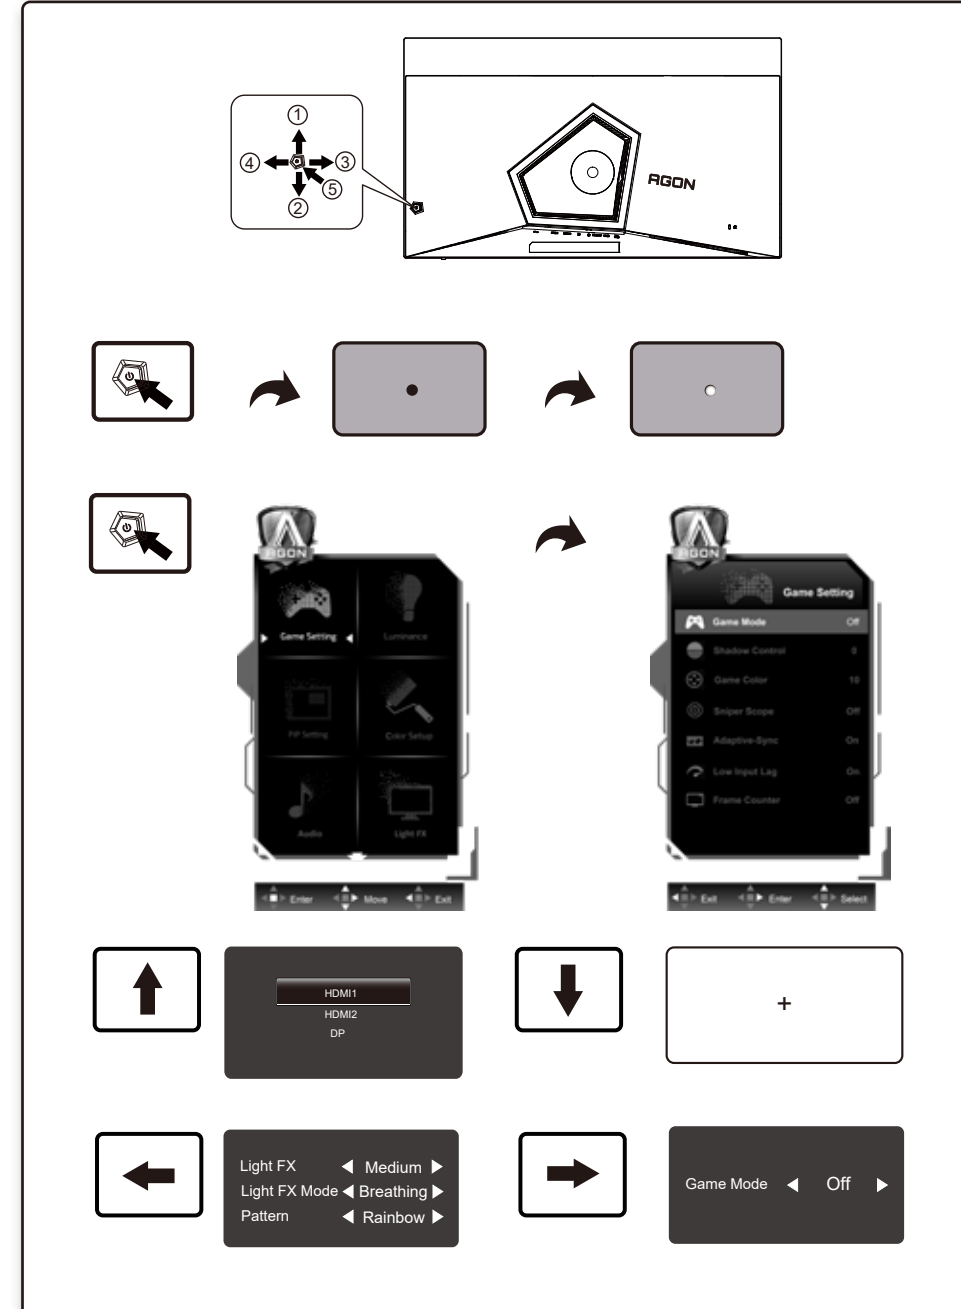

- Singapore**  
[https://sg.aoc.com/user\\_manual](https://sg.aoc.com/user_manual)
  - ประเทศไทย**  
[https://th.aoc.com/user\\_manual](https://th.aoc.com/user_manual)
  - Việt Nam**  
[https://vn.aoc.com/user\\_manual](https://vn.aoc.com/user_manual)
  - Middle East**  
[https://me.aoc.com/user\\_manual](https://me.aoc.com/user_manual)
  - South Africa**  
[https://za.aoc.com/user\\_manual](https://za.aoc.com/user_manual)
  - Brasil**  
<https://aoc.portaltpv.com.br/>
  - India**  
<https://aoc.com/in-en/support>
  - US**  
<https://aoc.com/us/support>
  - Canada**  
<https://aoc.com/ca-en/support>
- Product information for EU/UK Energy
- 
- XXXXXXXXXXXX

## Quick Start Guide

AG326UD

www.aoc.com  
©2024 AOC.All Rights Reserved

\*Different according to countries/regions  
Display design may differ from that illustrated

1

2

3

4

### General Specification

Panel	Model Name	AG326UD		
	Driving System	OLED		
Others	Viewable Image Size	80.3cm diagonal(31.5" Wide Screen)		
	Pixel Pitch	0.1814mm(H) x 0.1814mm(V)		
	Horizontal Scan Range	30k-370kHz		
	Horizontal Scan Size(Maximum)	699.48mm		
	Vertical Scan Range	48-165Hz		
	Vertical Scan Size(Maximum)	394.73mm		
	Max Resolution	3840x2160@165Hz		
	Plug & Play	VESA DDC2B/CI		
	Power Source	100-240V- 50/60Hz 2.5A		
	Power Consumption	Typical (default brightness and contrast)	123W	
Max. (brightness =100, contrast =100)		≤ 182W		
Standby Mode	Standby Mode	≤ 0.5W		
	Dimensions(with stand)	717.3*(485.9-635.9)*316.8 (WxHxD)		
Net Weight	10.23kg			
Physical Characteristics	Connector Type	HDMIx2/DP/USBx3/USB Upstream/Earphone		
	Signal Cable Type	Detachable		
Environmental	Temperature	Operating	0°C - 40°C	
		Non-Operating	-25°C -55°C	
	Humidity	Operating	10%-85% (Non-Condensing)	
		Non-Operating	5%-93% (Non-Condensing)	
Altitude	Operating	0m-5000m (0ft-16404ft)		
	Non-Operating	0m-12192m (0ft-40000ft)		