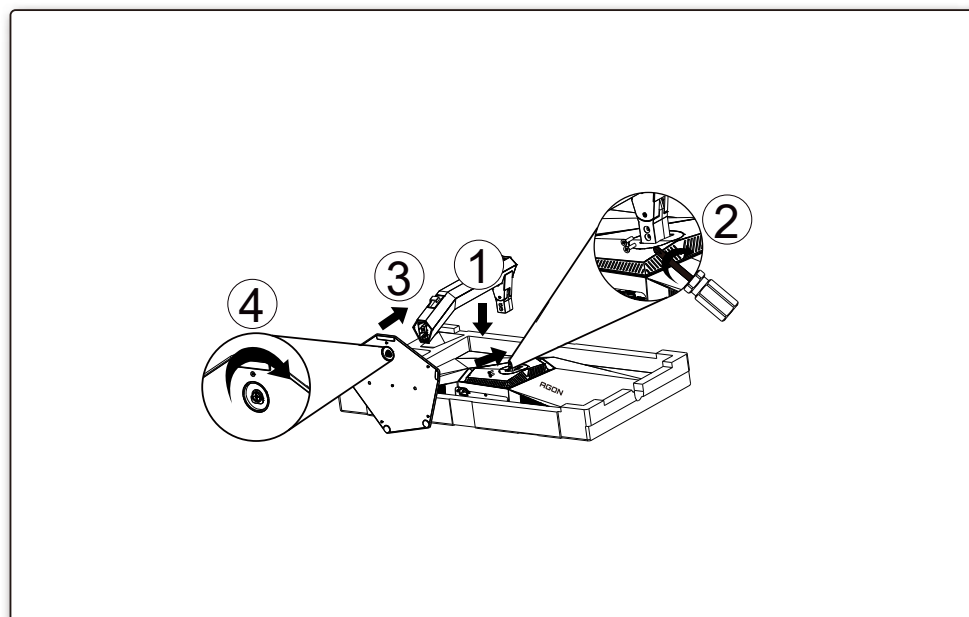

*Different according to countries/regions
Display design may differ from that illustrated

1