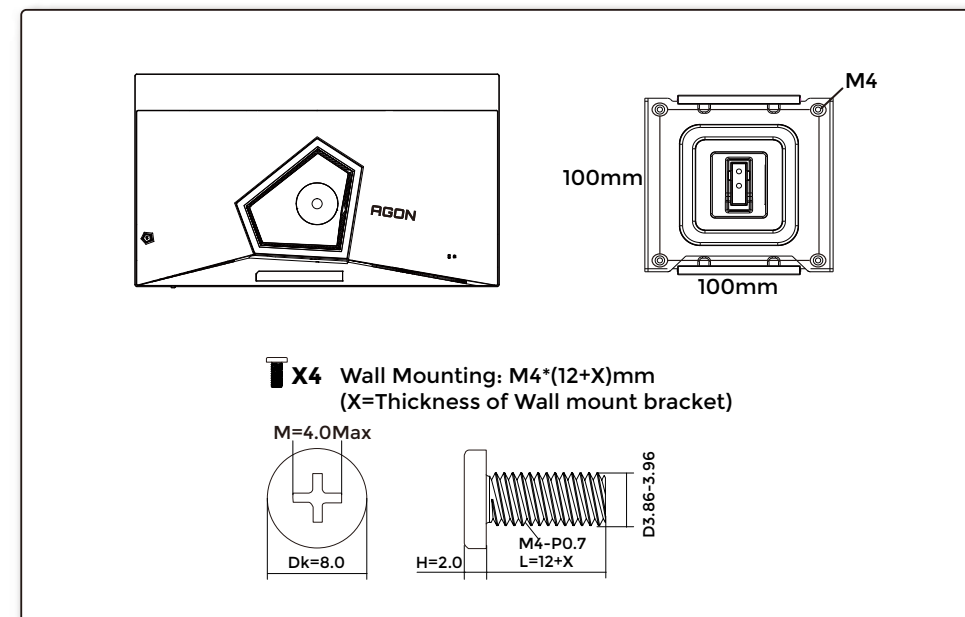

Find your product and get support

- **Europe**
  <https://aoc.com/uk/support>
- **Россия**
  <https://aoc.com/ru/support>
- **Australia**
  <https://au.aoc.com/user_manual>
- **Hong Kong S.A.R.**
  <https://hk.aoc.com/user_manual>
- **中國台灣**
  <https://tw.aoc.com/user_manual>
- **Indonesia**
  <https://id.aoc.com/user_manual>
- **日本**
  <https://jp.aoc.com/user_manual>
- **한국**
  <https://kr.aoc.com/user_manual>
- **Malaysia**
  <https://my.aoc.com/user_manual>
- **Myanmar**
  <https://mm.aoc.com/user_manual>
- **New Zealand**
  <https://nz.aoc.com/user_manual>
- **Philippines**
  <https://ph.aoc.com/user_manual>

1. **Singapore**
     <https://sg.aoc.com/user_manual>
   - **ประเทศไทย**
     <https://th.aoc.com/user_manual>
   - **Việt Nam**
     <https://vn.aoc.com/user_manual>
   - **Middle East**
     <https://me.aoc.com/user_manual>
   - **South Africa**
     <https://za.aoc.com/user_manual>
   - **Brasil**
     <https://aoc.portaltpv.com.br/>
   - **India**
     <https://aoc.com/in-en/support>
   - **US**
     <https://aoc.com/us/support>
   - **Canada**
     <https://aoc.com/ca-en/support>
2. Product information for EU/UK Energy
4. XXXXXXXXXXXX

Quick Start Guide

AG326UD

www.aoc.com
©2024 AOC.All Rights Reserved

*Different according to countries/regions
Display design may differ from that illustrated

1

2

3

4

General Specification