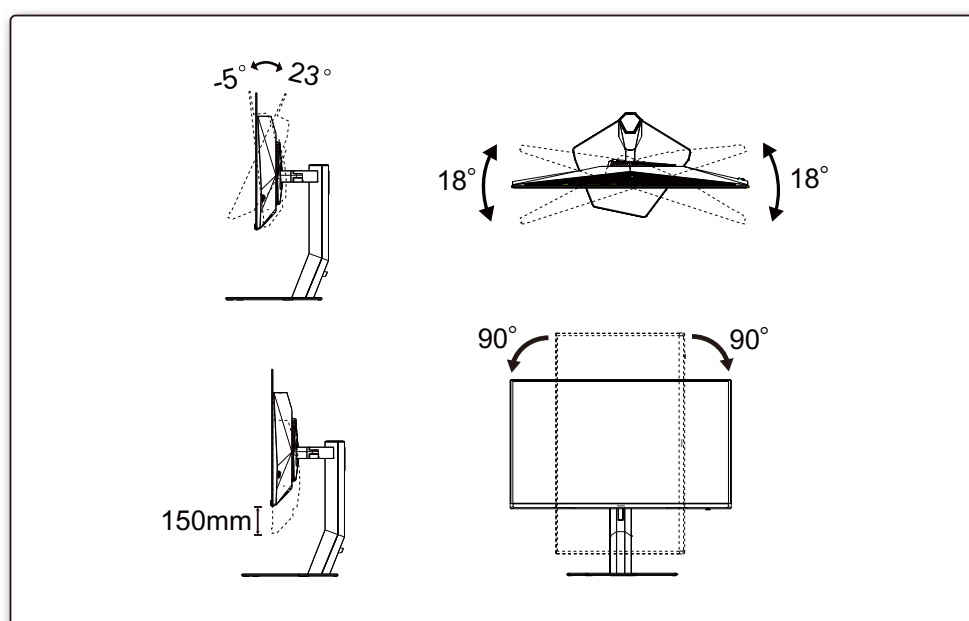

*Different according to countries/regions
Display design may differ from that illustrated

1