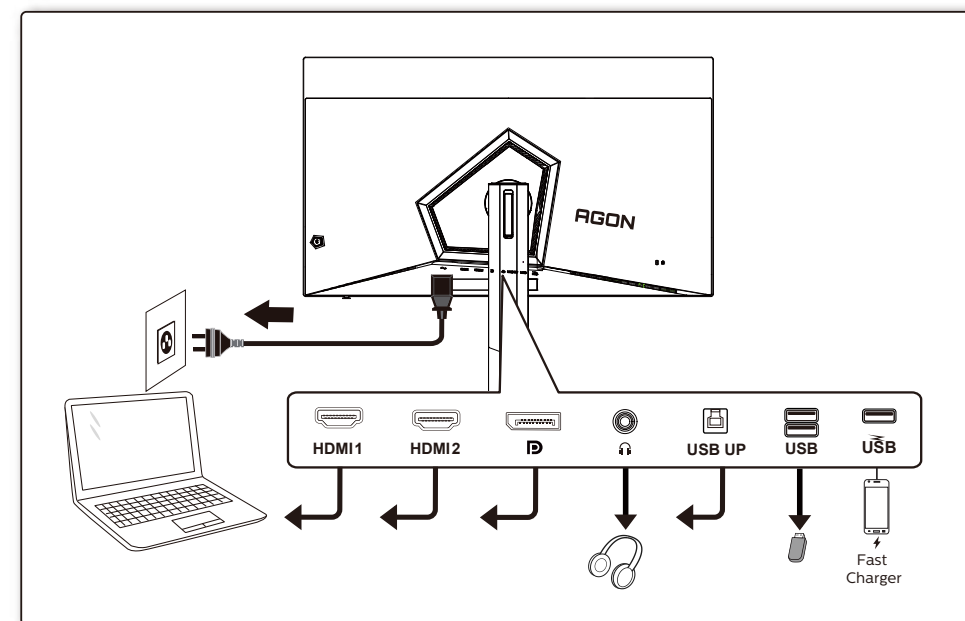

## Quick Start Guide

AG326UD

www.aoc.com  
©2024 AOC.All Rights Reserved

\*Different according to countries/regions  
Display design may differ from that illustrated

1

2

3

4

### General Specification

Panel	Model Name	AG326UD		
	Driving System	OLED		
Others	Viewable Image Size	80.3cm diagonal(31.5" Wide Screen)		
	Pixel Pitch	0.1814mm(H) x 0.1814mm(V)		
	Horizontal Scan Range	30k-370kHz		
	Horizontal Scan Size(Maximum)	699.48mm		
	Vertical Scan Range	48-165Hz		
	Vertical Scan Size(Maximum)	394.73mm		
	Max Resolution	3840x2160@165Hz		
	Plug & Play	VESA DDC2B/CI		
	Power Source	100-240V- 50/60Hz 2.5A		
	Power Consumption	Typical (default brightness and contrast)	123W	
Max. (brightness =100, contrast =100)		≤ 182W		
Standby Mode	Standby Mode	≤ 0.5W		
	Dimensions(with stand)	717.3*(485.9-635.9)*316.8 (WxHxD)		
Net Weight	10.23kg			
Physical Characteristics	Connector Type	HDMIx2/DP/USBx3/USB Upstream/Earphone		
	Signal Cable Type	Detachable		
Environmental	Temperature	Operating	0°C - 40°C	
		Non-Operating	-25°C -55°C	
	Humidity	Operating	10%-85% (Non-Condensing)	
		Non-Operating	5%-93% (Non-Condensing)	
Altitude	Operating	0m-5000m (0ft-16404ft)		
	Non-Operating	0m-12192m (0ft-40000ft)		