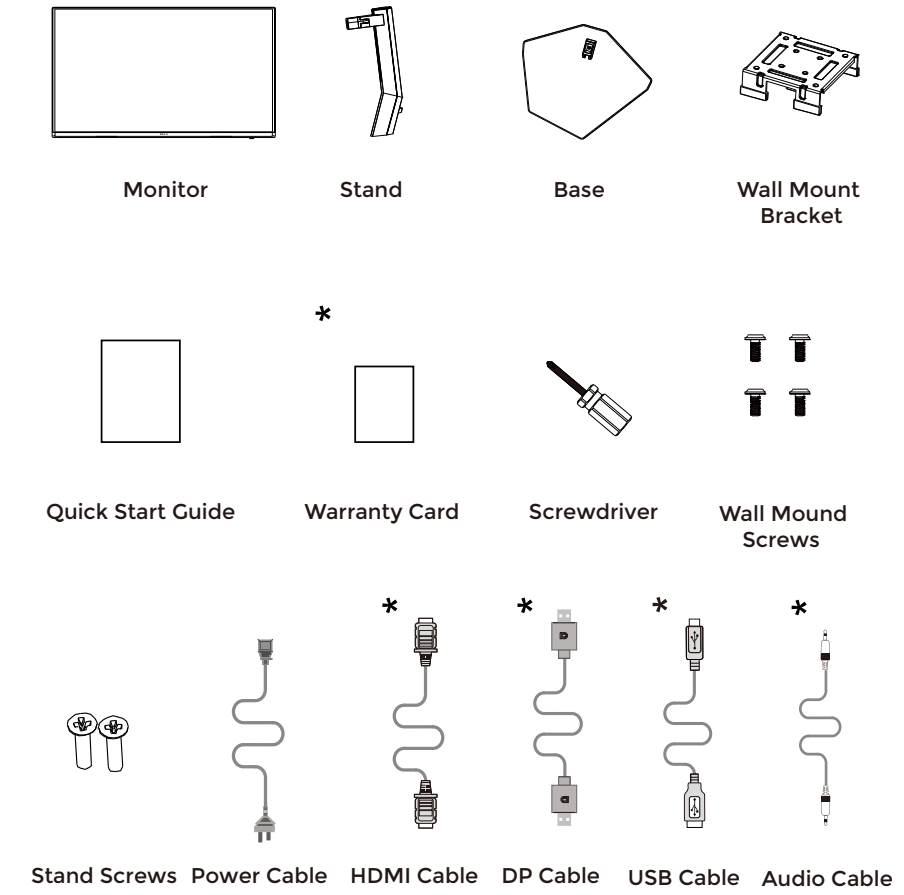

Find your product and get support

- **Europe**
  <https://aoc.com/uk/support>
- **Россия**
  <https://aoc.com/ru/support>
- **Australia**
  <https://au.aoc.com/user_manual>
- **Hong Kong S.A.R.**
  <https://hk.aoc.com/user_manual>
- **中國台灣**
  <https://tw.aoc.com/user_manual>
- **Indonesia**
  <https://id.aoc.com/user_manual>
- **日本**
  <https://jp.aoc.com/user_manual>
- **한국**
  <https://kr.aoc.com/user_manual>
- **Malaysia**
  <https://my.aoc.com/user_manual>
- **Myanmar**
  <https://mm.aoc.com/user_manual>
- **New Zealand**
  <https://nz.aoc.com/user_manual>
- **Philippines**
  <https://ph.aoc.com/user_manual>

1. **Singapore**
     <https://sg.aoc.com/user_manual>
   - **ประเทศไทย**
     <https://th.aoc.com/user_manual>
   - **Việt Nam**
     <https://vn.aoc.com/user_manual>
   - **Middle East**
     <https://me.aoc.com/user_manual>
   - **South Africa**
     <https://za.aoc.com/user_manual>
   - **Brasil**
     <https://aoc.portaltpv.com.br/>
   - **India**
     <https://aoc.com/in-en/support>
   - **US**
     <https://aoc.com/us/support>
   - **Canada**
     <https://aoc.com/ca-en/support>
2. Product information for EU/UK Energy
4. XXXXXXXXXXXX

Quick Start Guide

AG326UD

www.aoc.com
©2024 AOC.All Rights Reserved

*Different according to countries/regions
Display design may differ from that illustrated

1

2

3

4

General Specification