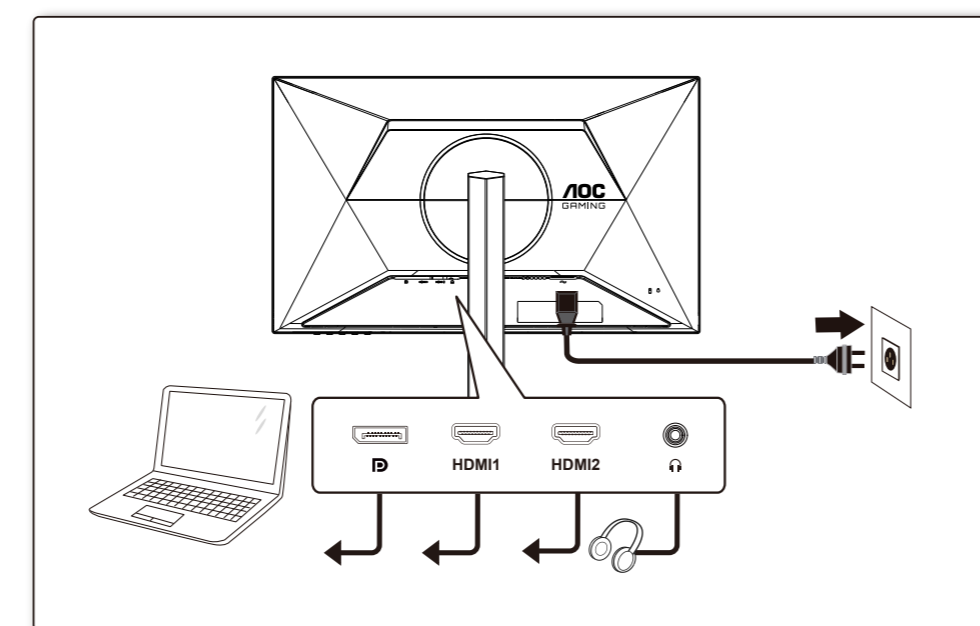

## CQ27G4X

AOC GAMING MONITOR

©2024 AOC. All rights reserved. [WWW.AOC.COM](http://WWW.AOC.COM)

**Monitor**      **Stand**      **Base**

**Quick Start Guide**   **Warranty Card**   **Power Cable**

**HDMI Cable**      **DP Cable**

*\*Different according to countries/regions  
Display design may differ from that illustrated*

**4**

### General Specification

Panel	Model Name	CQ27G4X		
	Driving System	TFT Color LCD		
	Viewable Image Size	68.5cm diagonal(27" Wide Screen)		
	Pixel Pitch	0.2331mm(H) x 0.2331mm(V)		
Others	Horizontal Scan Range	30k-230kHz(HDMI) 30k-270kHz(DP)		
	Horizontal Scan Size(Maximum)	596.736mm		
	Vertical Scan Range	48-144Hz(HDMI) 48-180Hz(DP)		
	Vertical Scan Size(Maximum)	335.664mm		
	Max Resolution	2560X1440@144HZ(HDMI) 2560X1440@180HZ(DP)		
	Plug & Play	VESA DDC2B/CI		
	Power Source	100-240V- 50/60Hz 1.5A		
	Power Consumption	Typical (default brightness and contrast)	26W	
		Max. (brightness =100, contrast =100)	≤ 52W	
	Standby Mode			≤ 0.5W
Dimensions (with stand)		611.5X(395.8-515.8)X227.6mm(WxHxD)		
Net Weight			5.91kg	
	Connector Type	HDMIx2/DP/Earphone		
Signal Cable Type			Detachable	
Temperature	Operating	0°C- 40°C		
	Non-Operating	-25°C-55°C		
Humidity	Operating	10%-85% (Non-Condensing)		
	Non-Operating	5%-93% (Non-Condensing)		
Altitude	Operating	0m-5000m (0ft-16404ft)		
	Non-Operating	0m-12192m (0ft-40000ft)		