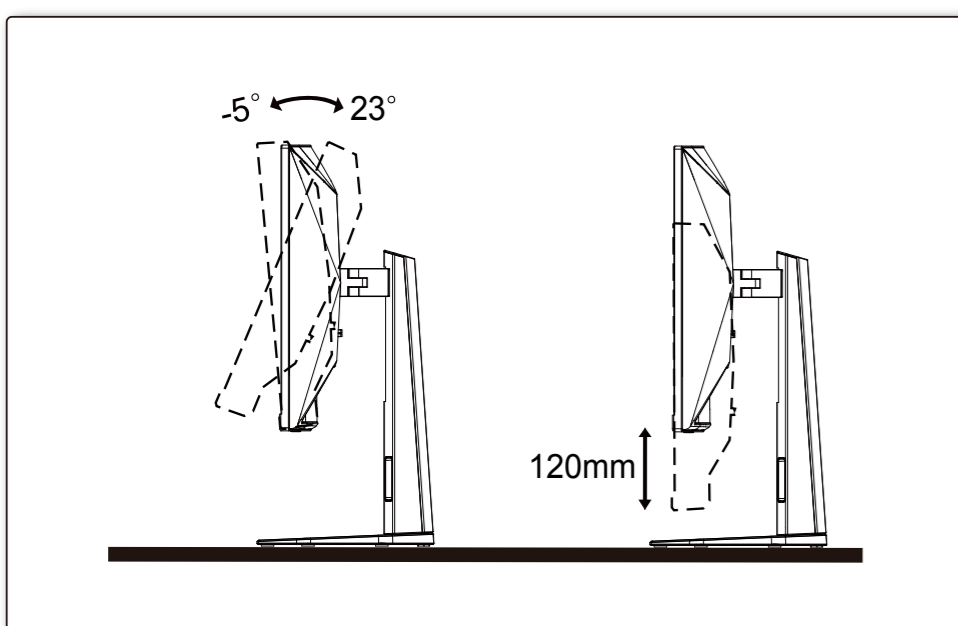

Find your product and get support

 Europe https://aoc.com/uk/support	 Россия https://aoc.com/ru/support
 Australia https://au.aoc.com/user_manual	 Hong Kong S.A.R. https://hk.aoc.com/user_manual
 中國台灣 https://tw.aoc.com/user_manual	 Indonesia https://id.aoc.com/user_manual
 日本 https://jp.aoc.com/user_manual	 한국 https://kr.aoc.com/user_manual
 Malaysia https://my.aoc.com/user_manual	 Myanmar https://mm.aoc.com/user_manual
 New Zealand https://nz.aoc.com/user_manual	 Philippines https://ph.aoc.com/user_manual

 Singapore https://sg.aoc.com/user_manual	 ประเทศไทย https://th.aoc.com/user_manual
 Việt Nam https://vn.aoc.com/user_manual	 Middle East https://me.aoc.com/user_manual
 South Africa https://za.aoc.com/user_manual	 Brasil https://aoc.portaltpv.com.br/
 India https://aoc.com/in-en/support	 US https://aoc.com/us/support
 Canada https://aoc.com/ca-en/support	

HIGH-DEFINITION MULTIMEDIA INTERFACE

Product information for EU/UK Energy Q41G27M1615A72

QUICK START GUIDE

CQ27G4X

AOC GAMING MONITOR

©2024 AOC. All rights reserved. WWW.AOC.COM

Monitor   **Stand**   **Base**

Quick Start Guide   **Warranty Card**   **Power Cable**

HDMI Cable   **DP Cable**

**Different according to countries/regions
Display design may differ from that illustrated*

4

General Specification

Panel	Model Name	CQ27G4X		
	Driving System	TFT Color LCD		
	Viewable Image Size	68.5cm diagonal(27" Wide Screen)		
	Pixel Pitch	0.2331mm(H) x 0.2331mm(V)		
Others	Horizontal Scan Range	30k-230kHz(HDMI) 30k-270kHz(DP)		
	Horizontal Scan Size(Maximum)	596.736mm		
	Vertical Scan Range	48-144Hz(HDMI) 48-180Hz(DP)		
	Vertical Scan Size(Maximum)	335.664mm		
	Max Resolution	2560X1440@144HZ(HDMI) 2560X1440@180HZ(DP)		
	Plug & Play	VESA DDC2B/CI		
	Power Source	100-240V- 50/60Hz 1.5A		
	Power Consumption	Typical (default brightness and contrast)	26W	
		Max. (brightness =100, contrast =100)	≤ 52W	
	Standby Mode			≤ 0.5W
Dimensions (with stand)		611.5X(395.8-515.8)X227.6mm(WxHxD)		
Net Weight			5.91kg	
	Connector Type	HDMIx2/DP/Earphone		
Signal Cable Type			Detachable	
Temperature	Operating	0°C- 40°C		
	Non-Operating	-25°C-55°C		
Humidity	Operating	10%-85% (Non-Condensing)		
	Non-Operating	5%-93% (Non-Condensing)		
Altitude	Operating	0m-5000m (0ft-16404ft)		
	Non-Operating	0m-12192m (0ft-40000ft)