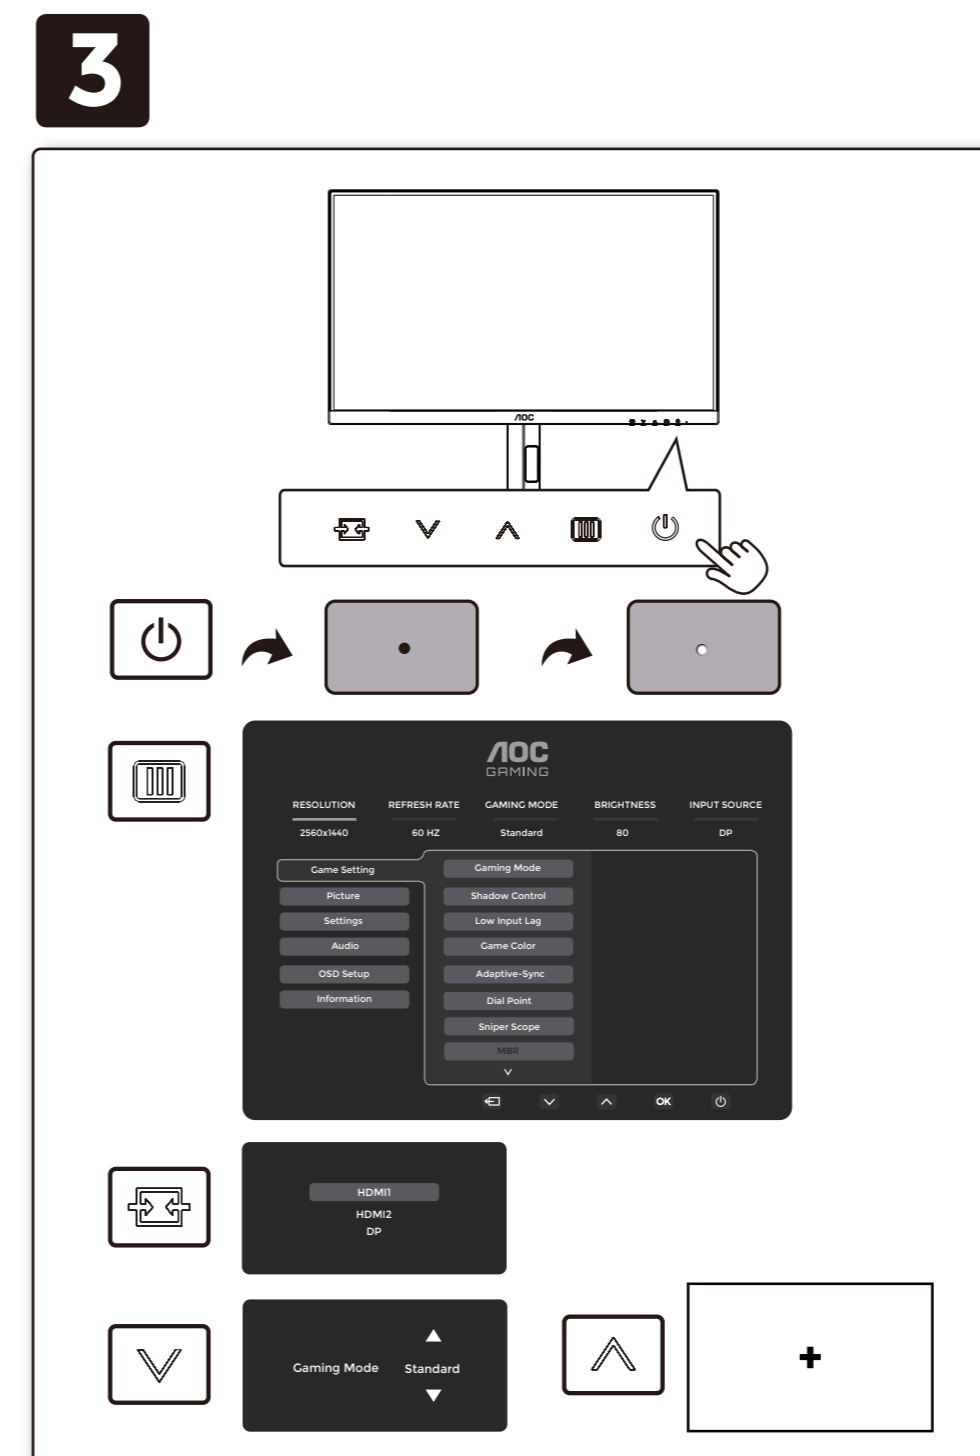

## CQ27G4X

AOC GAMING MONITOR

©2024 AOC. All rights reserved. [WWW.AOC.COM](http://WWW.AOC.COM)

**Monitor**      **Stand**      **Base**

**Quick Start Guide**   **Warranty Card**   **Power Cable**

**HDMI Cable**      **DP Cable**

*\*Different according to countries/regions  
Display design may differ from that illustrated*

**4**

### General Specification

Panel	Model Name	CQ27G4X		
	Driving System	TFT Color LCD		
	Viewable Image Size	68.5cm diagonal(27" Wide Screen)		
	Pixel Pitch	0.2331mm(H) x 0.2331mm(V)		
Others	Horizontal Scan Range	30k-230kHz(HDMI) 30k-270kHz(DP)		
	Horizontal Scan Size(Maximum)	596.736mm		
	Vertical Scan Range	48-144Hz(HDMI) 48-180Hz(DP)		
	Vertical Scan Size(Maximum)	335.664mm		
	Max Resolution	2560X1440@144HZ(HDMI) 2560X1440@180HZ(DP)		
	Plug & Play	VESA DDC2B/CI		
	Power Source	100-240V- 50/60Hz 1.5A		
	Power Consumption	Typical (default brightness and contrast)	26W	
		Max. (brightness =100, contrast =100)	≤ 52W	
	Standby Mode			≤ 0.5W
Dimensions (with stand)		611.5X(395.8-515.8)X227.6mm(WxHxD)		
Net Weight			5.91kg	
	Connector Type	HDMIx2/DP/Earphone		
Signal Cable Type			Detachable	
Temperature	Operating	0°C- 40°C		
	Non-Operating	-25°C-55°C		
Humidity	Operating	10%-85% (Non-Condensing)		
	Non-Operating	5%-93% (Non-Condensing)		
Altitude	Operating	0m-5000m (0ft-16404ft)		
	Non-Operating	0m-12192m (0ft-40000ft)		