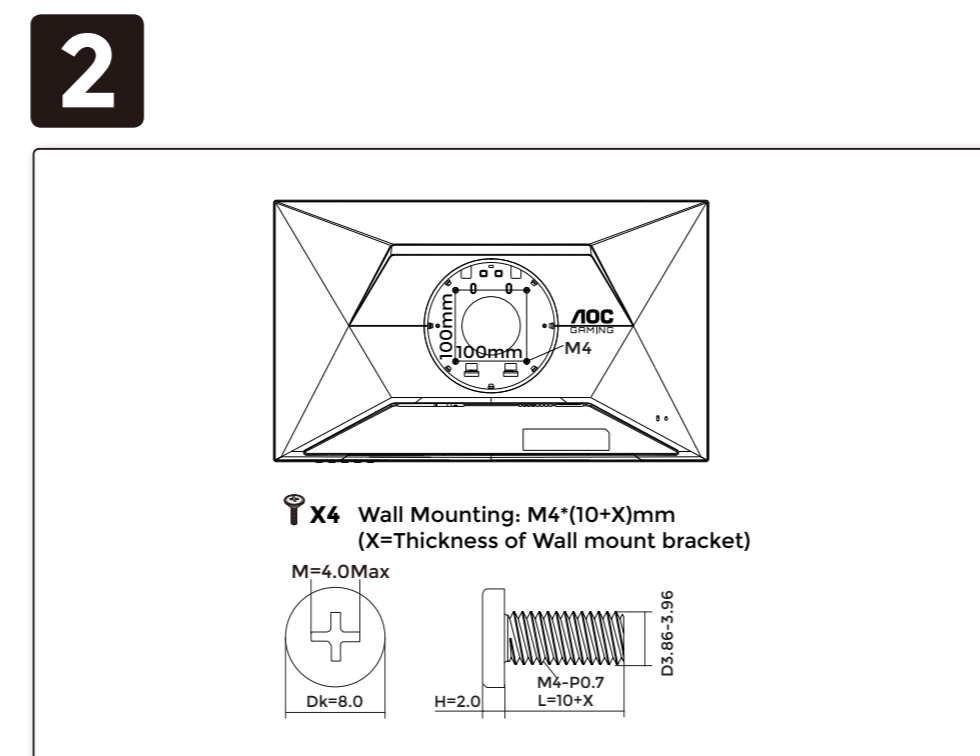

Find your product and get support

 Europe https://aoc.com/uk/support	 Россия https://aoc.com/ru/support
 Australia https://au.aoc.com/user_manual	 Hong Kong S.A.R. https://hk.aoc.com/user_manual
 中國台灣 https://tw.aoc.com/user_manual	 Indonesia https://id.aoc.com/user_manual
 日本 https://jp.aoc.com/user_manual	 한국 https://kr.aoc.com/user_manual
 Malaysia https://my.aoc.com/user_manual	 Myanmar https://mm.aoc.com/user_manual
 New Zealand https://nz.aoc.com/user_manual	 Philippines https://ph.aoc.com/user_manual

 Singapore https://sg.aoc.com/user_manual	 ประเทศไทย https://th.aoc.com/user_manual
 Việt Nam https://vn.aoc.com/user_manual	 Middle East https://me.aoc.com/user_manual
 South Africa https://za.aoc.com/user_manual	 Brasil https://aoc.portaltpv.com.br/
 India https://aoc.com/in-en/support	 US https://aoc.com/us/support
 Canada https://aoc.com/ca-en/support	

HIGH-DEFINITION MULTIMEDIA INTERFACE

Product information for EU/UK Energy Q41G27M1615A72

QUICK START GUIDE

CQ27G4X

AOC GAMING MONITOR

©2024 AOC. All rights reserved. WWW.AOC.COM

Monitor   **Stand**   **Base**

Quick Start Guide   **Warranty Card**   **Power Cable**

HDMI Cable   **DP Cable**

**Different according to countries/regions
Display design may differ from that illustrated*

4

General Specification

Panel	Model Name	CQ27G4X		
	Driving System	TFT Color LCD		
	Viewable Image Size	68.5cm diagonal(27" Wide Screen)		
	Pixel Pitch	0.2331mm(H) x 0.2331mm(V)		
Others	Horizontal Scan Range	30k-230kHz(HDMI) 30k-270kHz(DP)		
	Horizontal Scan Size(Maximum)	596.736mm		
	Vertical Scan Range	48-144Hz(HDMI) 48-180Hz(DP)		
	Vertical Scan Size(Maximum)	335.664mm		
	Max Resolution	2560X1440@144HZ(HDMI) 2560X1440@180HZ(DP)		
	Plug & Play	VESA DDC2B/CI		
	Power Source	100-240V- 50/60Hz 1.5A		
	Power Consumption	Typical (default brightness and contrast)	26W	
		Max. (brightness =100, contrast =100)	≤ 52W	
	Standby Mode			≤ 0.5W
Dimensions (with stand)		611.5X(395.8-515.8)X227.6mm(WxHxD)		
Net Weight			5.91kg	
	Connector Type	HDMIx2/DP/Earphone		
Signal Cable Type			Detachable	
Temperature	Operating	0°C- 40°C		
	Non-Operating	-25°C-55°C		
Humidity	Operating	10%-85% (Non-Condensing)		
	Non-Operating	5%-93% (Non-Condensing)		
Altitude	Operating	0m-5000m (0ft-16404ft)		
	Non-Operating	0m-12192m (0ft-40000ft)