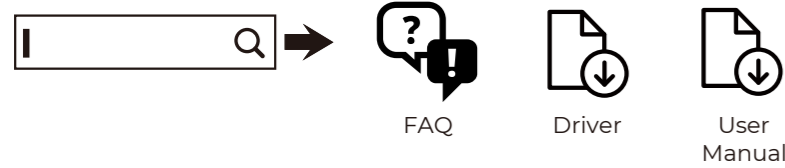

Find your product and get support

 Europe https://aoc.com/uk/support	 Россия https://aoc.com/ru/support
 Australia https://au.aoc.com/user_manual	 Hong Kong S.A.R. https://hk.aoc.com/user_manual
 中國台灣 https://tw.aoc.com/user_manual	 Indonesia https://id.aoc.com/user_manual
 日本 https://jp.aoc.com/user_manual	 한국 https://kr.aoc.com/user_manual
 Malaysia https://my.aoc.com/user_manual	 Myanmar https://mm.aoc.com/user_manual
 New Zealand https://nz.aoc.com/user_manual	 Philippines https://ph.aoc.com/user_manual

 Singapore https://sg.aoc.com/user_manual	 ประเทศไทย https://th.aoc.com/user_manual
 Việt Nam https://vn.aoc.com/user_manual	 Middle East https://me.aoc.com/user_manual
 South Africa https://za.aoc.com/user_manual	 Brasil https://aoc.portaltv.com.br/
 India https://aoc.com/in-en/support	 US https://aoc.com/us/support
 Canada https://aoc.com/ca-en/support	

25AHDEEASNW070

AOC GAMING