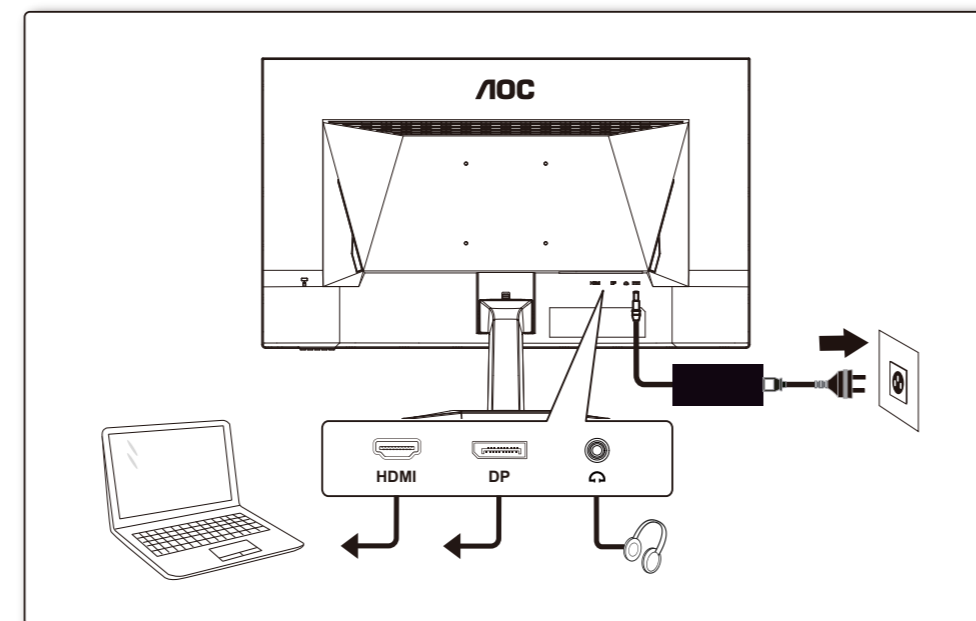

## QUICK START GUIDE 27G15N AOC GAMING MONITOR

©2024 AOC. All rights reserved

WWW.AOC.COM

\*Different according to countries/regions  
Display design may differ from that illustrated

1

2

3

4

### General Specification

Panel	Model Name	27G15N		
	Driving System	TFT Color LCD		
	Viewable Image Size	68.6cm Diagonal (27" Wide Screen)		
Others	Pixel Pitch	0.3114mm(H)x0.3114mm(V)		
	Horizontal Scan Range	30k-200kHz		
	Horizontal Scan Size(Maximum)	597.888mm		
	Vertical Scan Range	48-180Hz		
	Vertical Scan Size(Maximum)	336.312mm		
	Max Resolution	1920x1080@180Hz		
	Plug & Play	VESA DDC2B/Ci		
	Power Source	19V $\approx$ 1.84A		
	Power Consumption	Typical(Default Brightness And Contrast)	32W	
		Max. (Brightness = 100, Contrast = 100)	$\leq$ 34W	
Standby Mode		$\leq$ 0.3W		
Physical Characteristics	Dimensions(with stand)	613.4x464.8x210.2mm (WxHxD)		
	Net Weight	4.1kg		
Environmental	Temperature	Operating	0°C~40°C	
		Non-Operating	-25°C~55°C	
	Humidity	Operating	10%~85% (Non-Condensing)	
		Non-Operating	5%~93% (Non-Condensing)	
Altitude	Operating	0m~5000m (0ft~16404ft)		
	Non-Operating	0m~12192m (0ft~40000ft)		