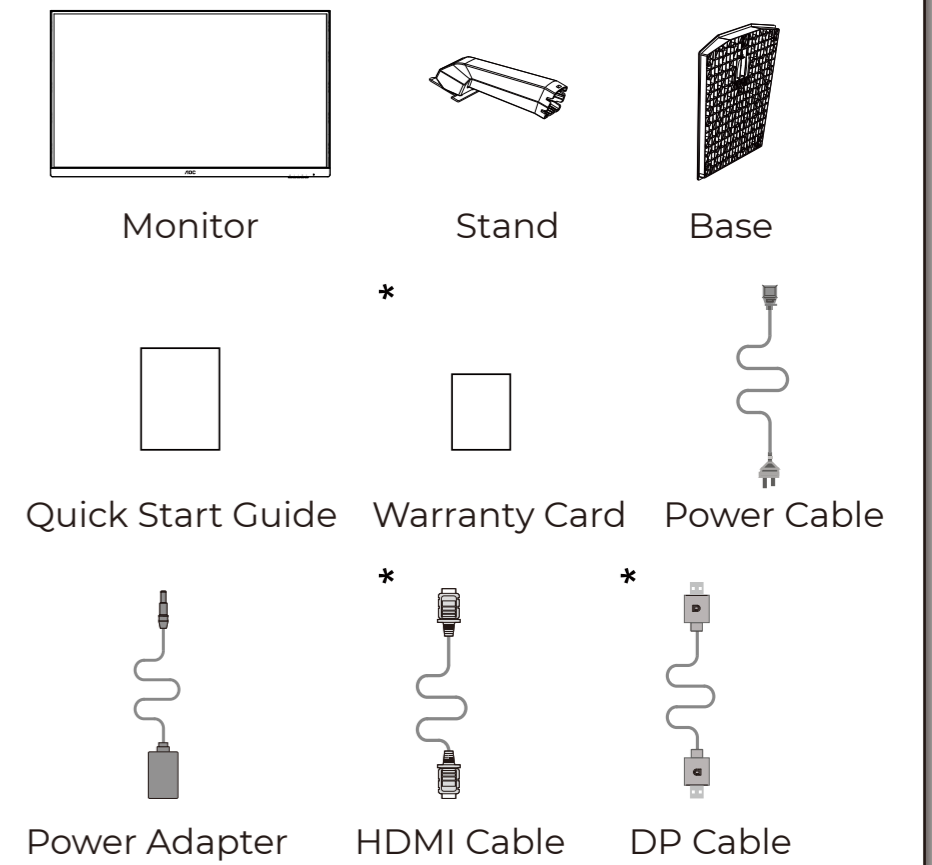

Find your product and get support

 Europe https://aoc.com/uk/support	 Россия https://aoc.com/ru/support
 Australia https://au.aoc.com/user_manual	 Hong Kong S.A.R. https://hk.aoc.com/user_manual
 中國台灣 https://tw.aoc.com/user_manual	 Indonesia https://id.aoc.com/user_manual
 日本 https://jp.aoc.com/user_manual	 한국 https://kr.aoc.com/user_manual
 Malaysia https://my.aoc.com/user_manual	 Myanmar https://mm.aoc.com/user_manual
 New Zealand https://nz.aoc.com/user_manual	 Philippines https://ph.aoc.com/user_manual

 Singapore https://sg.aoc.com/user_manual	 ประเทศไทย https://th.aoc.com/user_manual
 Việt Nam https://vn.aoc.com/user_manual	 Middle East https://me.aoc.com/user_manual
 South Africa https://za.aoc.com/user_manual	 Brasil https://aoc.portaltv.com.br/
 India https://aoc.com/in-en/support	 US https://aoc.com/us/support
 Canada https://aoc.com/ca-en/support	

25AHDEEASNW070

AOC GAMING

QUICK START GUIDE 27G15N AOC GAMING MONITOR

©2024 AOC. All rights reserved

WWW.AOC.COM

*Different according to countries/regions
Display design may differ from that illustrated

1

2

3

4

General Specification