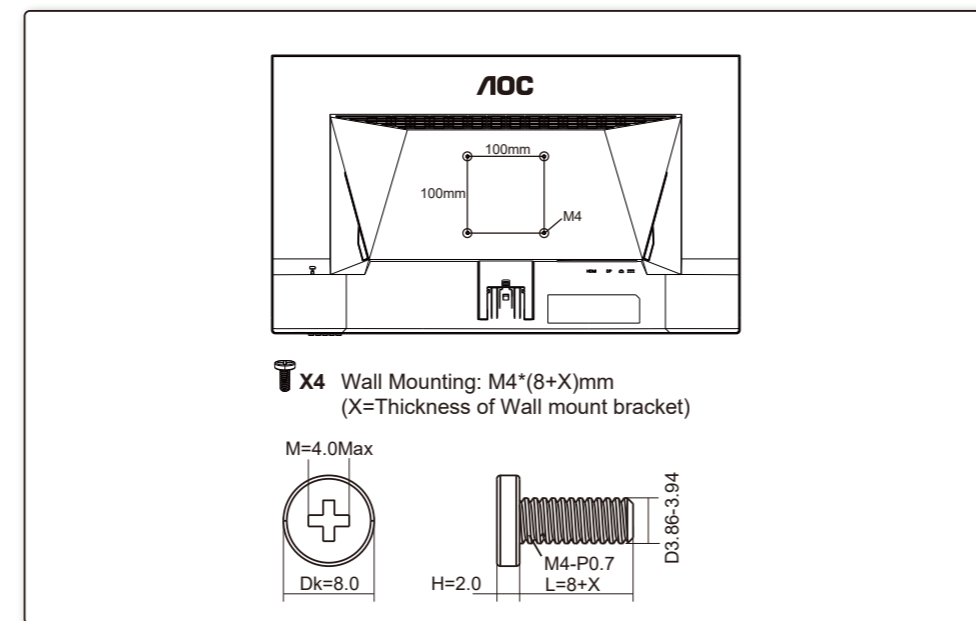

Find your product and get support

 Europe https://aoc.com/uk/support	 Россия https://aoc.com/ru/support
 Australia https://au.aoc.com/user_manual	 Hong Kong S.A.R. https://hk.aoc.com/user_manual
 中國台灣 https://tw.aoc.com/user_manual	 Indonesia https://id.aoc.com/user_manual
 日本 https://jp.aoc.com/user_manual	 한국 https://kr.aoc.com/user_manual
 Malaysia https://my.aoc.com/user_manual	 Myanmar https://mm.aoc.com/user_manual
 New Zealand https://nz.aoc.com/user_manual	 Philippines https://ph.aoc.com/user_manual

 Singapore https://sg.aoc.com/user_manual	 ประเทศไทย https://th.aoc.com/user_manual
 Việt Nam https://vn.aoc.com/user_manual	 Middle East https://me.aoc.com/user_manual
 South Africa https://za.aoc.com/user_manual	 Brasil https://aoc.portaltv.com.br/
 India https://aoc.com/in-en/support	 US https://aoc.com/us/support
 Canada https://aoc.com/ca-en/support	

25AHDEEASNW070

AOC GAMING

QUICK START GUIDE 27G15N AOC GAMING MONITOR

©2024 AOC. All rights reserved

WWW.AOC.COM

*Different according to countries/regions
Display design may differ from that illustrated

1

2

3

4

General Specification