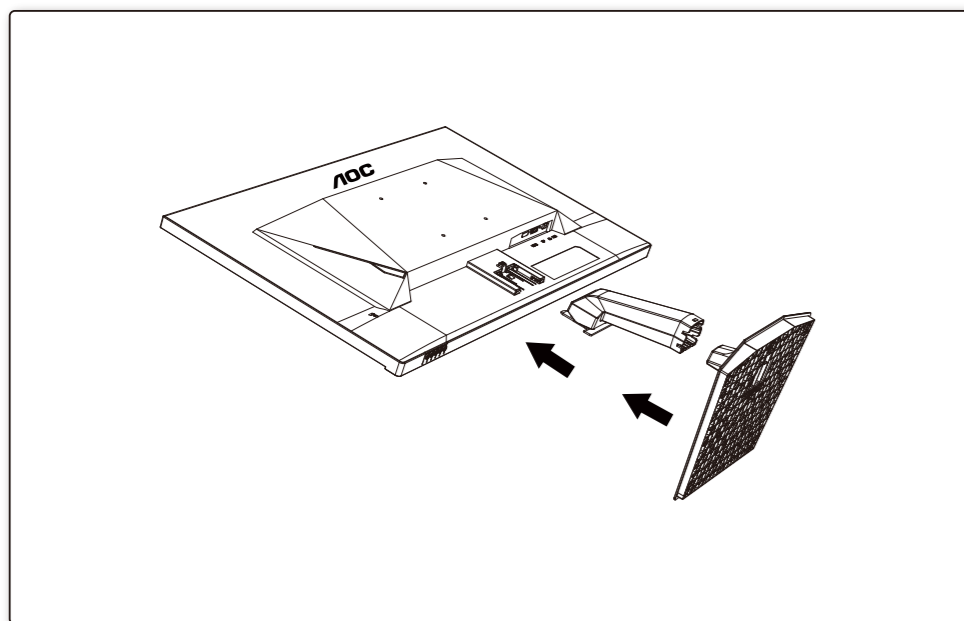

## QUICK START GUIDE 27G15N AOC GAMING MONITOR

©2024 AOC. All rights reserved

WWW.AOC.COM

\*Different according to countries/regions  
Display design may differ from that illustrated

1

2

3

4

### General Specification

Panel	Model Name	27G15N		
	Driving System	TFT Color LCD		
	Viewable Image Size	68.6cm Diagonal (27" Wide Screen)		
Others	Pixel Pitch	0.3114mm(H)x0.3114mm(V)		
	Horizontal Scan Range	30k-200kHz		
	Horizontal Scan Size(Maximum)	597.888mm		
	Vertical Scan Range	48-180Hz		
	Vertical Scan Size(Maximum)	336.312mm		
	Max Resolution	1920x1080@180Hz		
	Plug & Play	VESA DDC2B/Ci		
	Power Source	19V $\approx$ 1.84A		
	Power Consumption	Typical(Default Brightness And Contrast)	32W	
		Max. (Brightness = 100, Contrast = 100)	$\leq$ 34W	
Standby Mode		$\leq$ 0.3W		
Physical Characteristics	Dimensions(with stand)	613.4x464.8x210.2mm (WxHxD)		
	Net Weight	4.1kg		
Environmental	Temperature	Operating	0°C~40°C	
		Non-Operating	-25°C~55°C	
	Humidity	Operating	10%~85% (Non-Condensing)	
		Non-Operating	5%~93% (Non-Condensing)	
Altitude	Operating	0m~5000m (0ft~16404ft)		
	Non-Operating	0m~12192m (0ft~40000ft)		