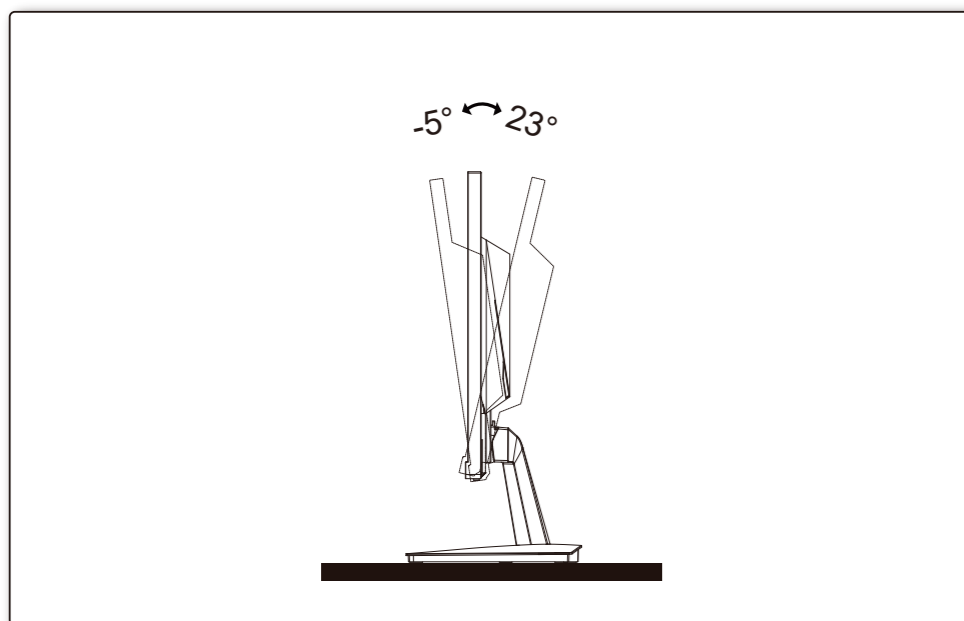

## QUICK START GUIDE 27G15N AOC GAMING MONITOR

©2024 AOC. All rights reserved

WWW.AOC.COM

\*Different according to countries/regions  
Display design may differ from that illustrated

1

2

3

4

### General Specification

Panel	Model Name	27G15N		
	Driving System	TFT Color LCD		
	Viewable Image Size	68.6cm Diagonal (27" Wide Screen)		
Others	Pixel Pitch	0.3114mm(H)x0.3114mm(V)		
	Horizontal Scan Range	30k-200kHz		
	Horizontal Scan Size(Maximum)	597.888mm		
	Vertical Scan Range	48-180Hz		
	Vertical Scan Size(Maximum)	336.312mm		
	Max Resolution	1920x1080@180Hz		
	Plug & Play	VESA DDC2B/Ci		
	Power Source	19V $\approx$ 1.84A		
	Power Consumption	Typical(Default Brightness And Contrast)	32W	
		Max. (Brightness = 100, Contrast = 100)	$\leq$ 34W	
Standby Mode		$\leq$ 0.3W		
Physical Characteristics	Dimensions(with stand)	613.4x464.8x210.2mm (WxHxD)		
	Net Weight	4.1kg		
Environmental	Temperature	Operating	0°C~40°C	
		Non-Operating	-25°C~55°C	
	Humidity	Operating	10%~85% (Non-Condensing)	
		Non-Operating	5%~93% (Non-Condensing)	
Altitude	Operating	0m~5000m (0ft~16404ft)		
	Non-Operating	0m~12192m (0ft~40000ft)		