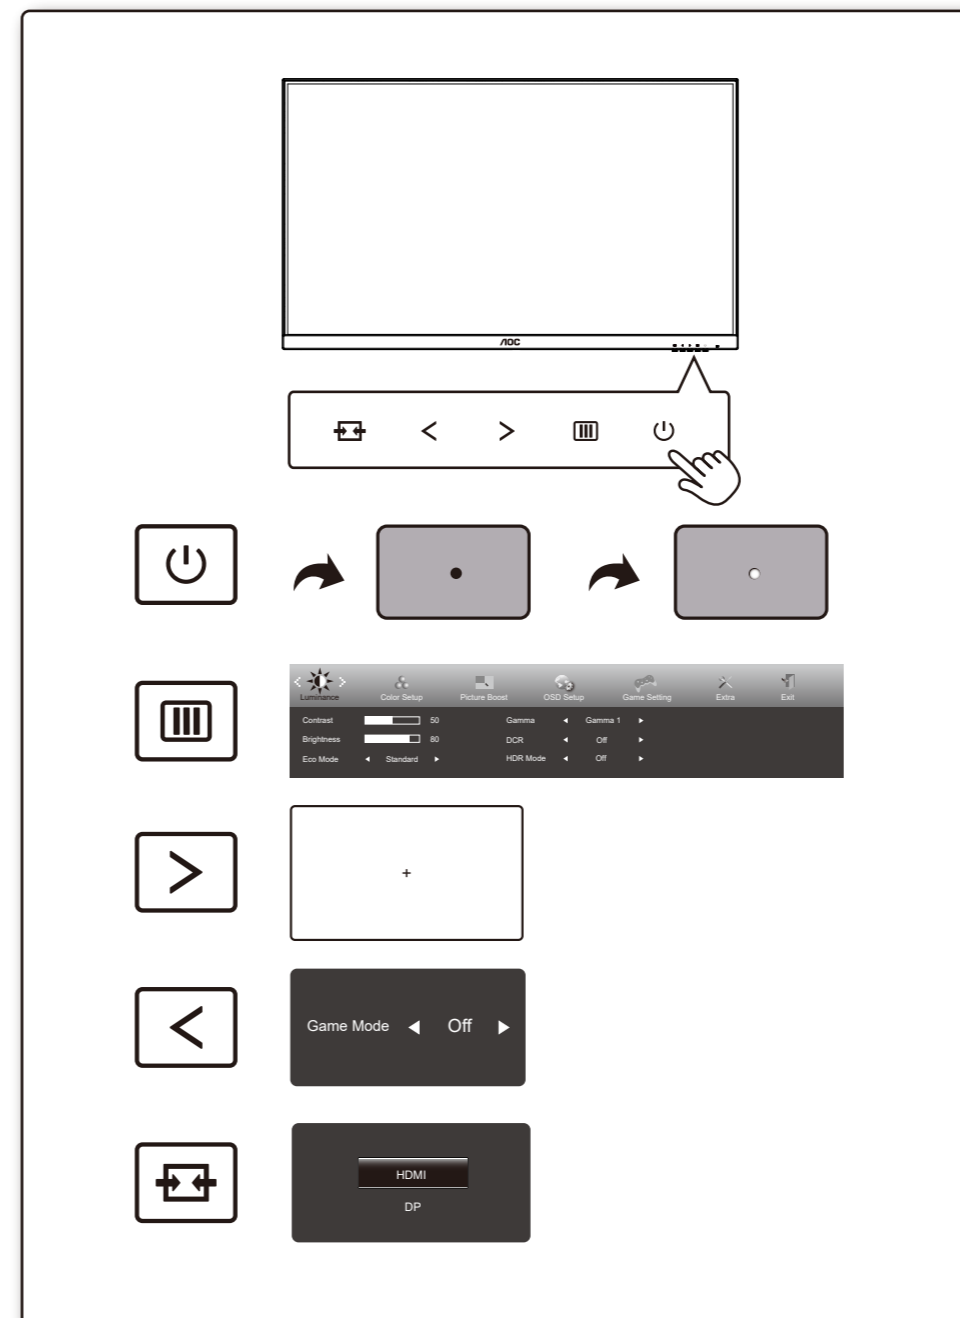

## QUICK START GUIDE 27G15N AOC GAMING MONITOR

©2024 AOC. All rights reserved

WWW.AOC.COM

\*Different according to countries/regions  
Display design may differ from that illustrated

1

2

3

4

### General Specification

Panel	Model Name	27G15N		
	Driving System	TFT Color LCD		
	Viewable Image Size	68.6cm Diagonal (27" Wide Screen)		
Others	Pixel Pitch	0.3114mm(H)x0.3114mm(V)		
	Horizontal Scan Range	30k-200kHz		
	Horizontal Scan Size(Maximum)	597.888mm		
	Vertical Scan Range	48-180Hz		
	Vertical Scan Size(Maximum)	336.312mm		
	Max Resolution	1920x1080@180Hz		
	Plug & Play	VESA DDC2B/Ci		
	Power Source	19V $\approx$ 1.84A		
	Power Consumption	Typical(Default Brightness And Contrast)	32W	
		Max. (Brightness = 100, Contrast = 100)	$\leq$ 34W	
Standby Mode		$\leq$ 0.3W		
Physical Characteristics	Dimensions(with stand)	613.4x464.8x210.2mm (WxHxD)		
	Net Weight	4.1kg		
Environmental	Temperature	Operating	0°C~40°C	
		Non-Operating	-25°C~55°C	
	Humidity	Operating	10%~85% (Non-Condensing)	
		Non-Operating	5%~93% (Non-Condensing)	
Altitude	Operating	0m~5000m (0ft~16404ft)		
	Non-Operating	0m~12192m (0ft~40000ft)		