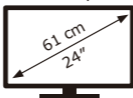

# ENERG

ΛΟC

24G4XE

**18** kWh/1000h

ABCDEF**G**

**25** kWh/1000h

1920 px

1080 px