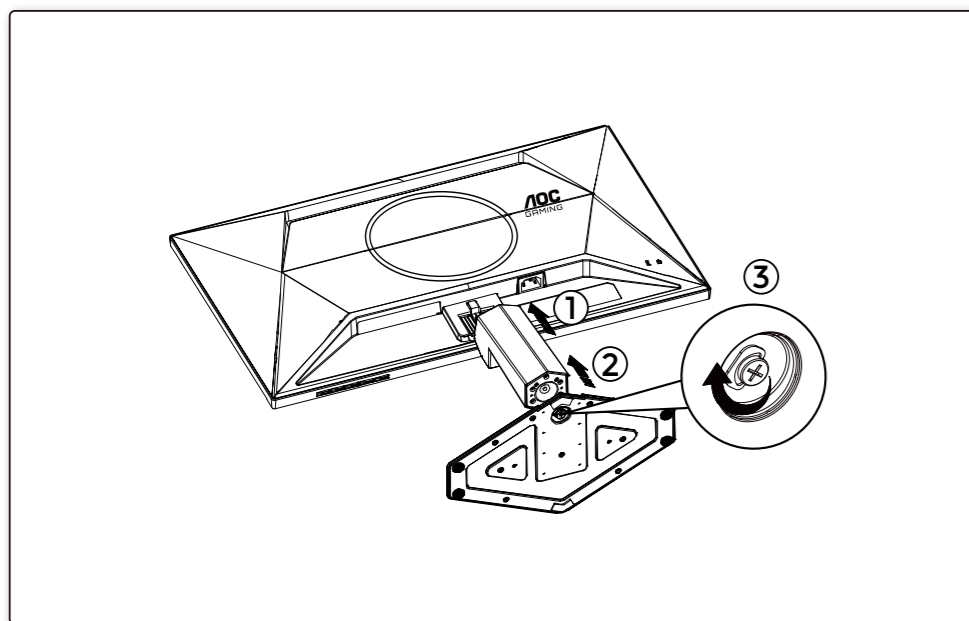

*Different according to countries/regions
Display design may differ from that illustrated

1