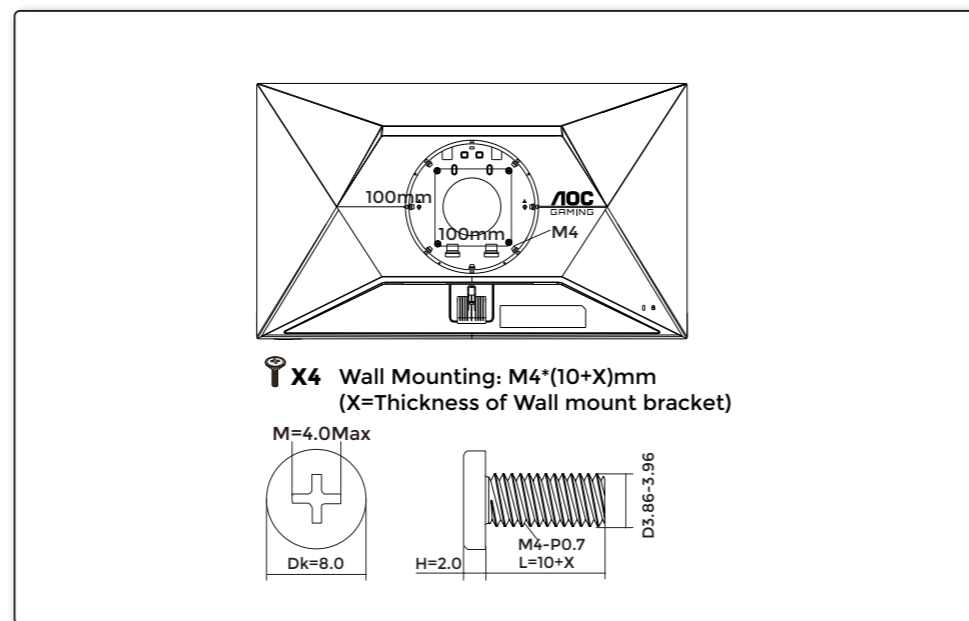

Find your product and get support

 Europe https://aoc.com/uk/support	 Россия https://aoc.com/ru/support
 Australia https://au.aoc.com/user_manual	 Hong Kong S.A.R. https://hk.aoc.com/user_manual
 中國台灣 https://tw.aoc.com/user_manual	 Indonesia https://id.aoc.com/user_manual
 日本 https://jp.aoc.com/user_manual	 한국 https://kr.aoc.com/user_manual
 Malaysia https://my.aoc.com/user_manual	 Myanmar https://mm.aoc.com/user_manual
 New Zealand https://nz.aoc.com/user_manual	 Philippines https://ph.aoc.com/user_manual

 Singapore https://sg.aoc.com/user_manual	 ประเทศไทย https://th.aoc.com/user_manual

 Việt Nam https://vn.aoc.com/user_manual	 Middle East https://me.aoc.com/user_manual

 South Africa https://za.aoc.com/user_manual	 Brasil https://aoc.portaltpv.com.br/

 India https://aoc.com/in-en/support	 US https://aoc.com/us/support

 Canada https://aoc.com/ca-en/support

Product information for EU/UK Energy

H41G27M2615A07

QUICK START GUIDE

27G4XE

AOC GAMING MONITOR

©2024 AOC. All rights reserved

WWW.AOC.COM

*Different according to countries/regions
Display design may differ from that illustrated

1

2

3

4

General Specification