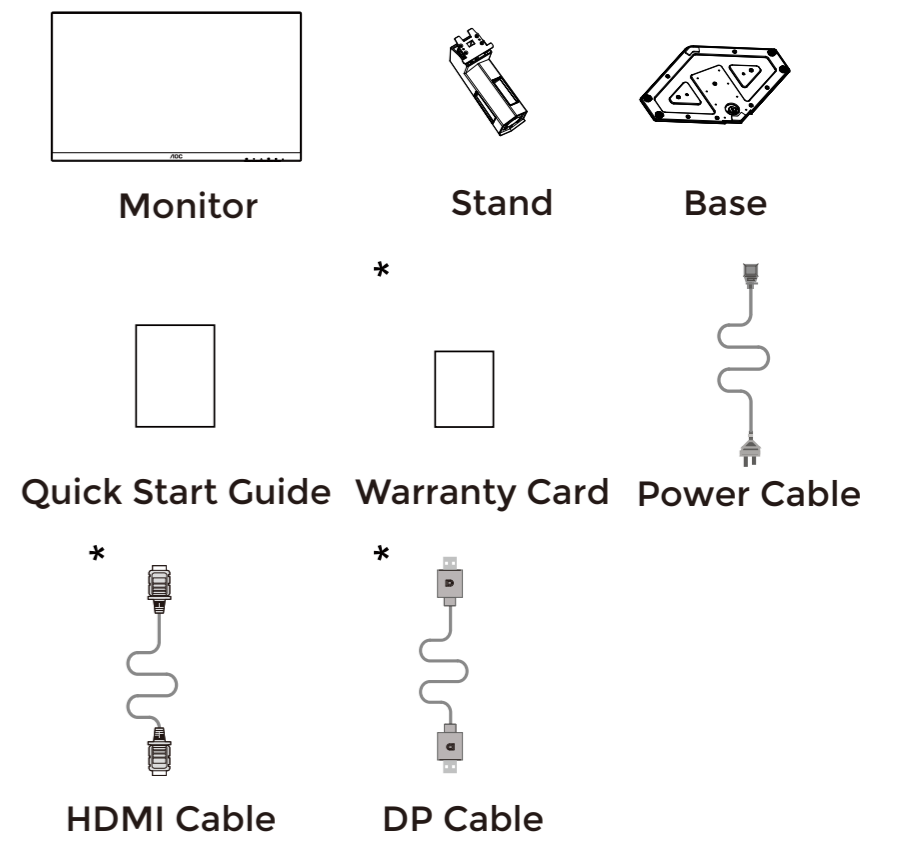

Find your product and get support

 Europe https://aoc.com/uk/support	 Россия https://aoc.com/ru/support
 Australia https://au.aoc.com/user_manual	 Hong Kong S.A.R. https://hk.aoc.com/user_manual
 中國台灣 https://tw.aoc.com/user_manual	 Indonesia https://id.aoc.com/user_manual
 日本 https://jp.aoc.com/user_manual	 한국 https://kr.aoc.com/user_manual
 Malaysia https://my.aoc.com/user_manual	 Myanmar https://mm.aoc.com/user_manual
 New Zealand https://nz.aoc.com/user_manual	 Philippines https://ph.aoc.com/user_manual

 Singapore https://sg.aoc.com/user_manual	 ประเทศไทย https://th.aoc.com/user_manual

 Việt Nam https://vn.aoc.com/user_manual	 Middle East https://me.aoc.com/user_manual

 South Africa https://za.aoc.com/user_manual	 Brasil https://aoc.portaltpv.com.br/

 India https://aoc.com/in-en/support	 US https://aoc.com/us/support

 Canada https://aoc.com/ca-en/support

Product information for EU/UK Energy

H41G27M2615A07

QUICK START GUIDE

27G4XE

AOC GAMING MONITOR

©2024 AOC. All rights reserved

WWW.AOC.COM

*Different according to countries/regions
Display design may differ from that illustrated

1

2

3

4

General Specification