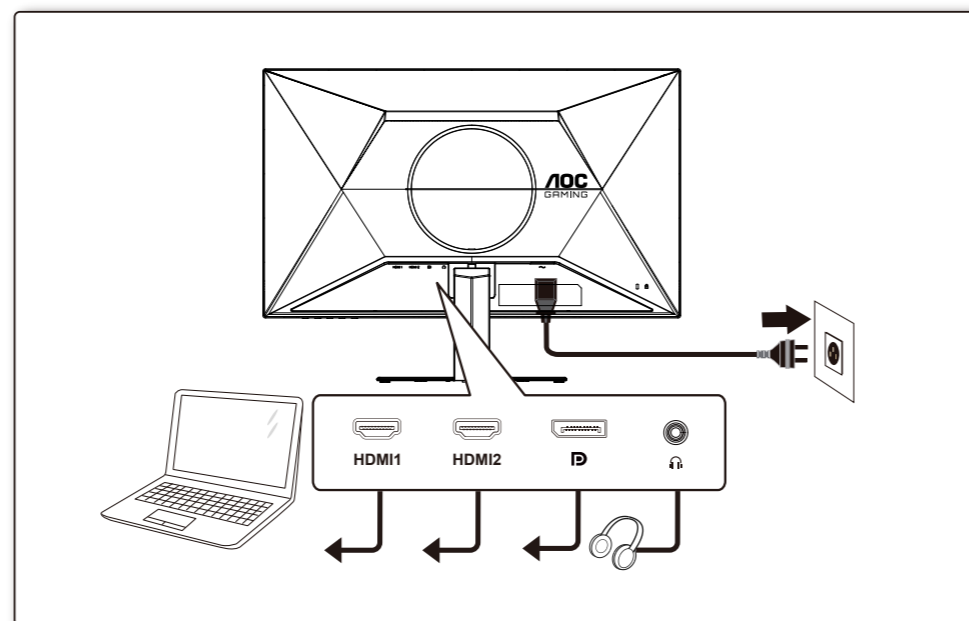

©2024 AOC. All rights reserved

WWW.AOC.COM

*Different according to countries/regions
Display design may differ from that illustrated

1

2

3

4

General Specification

Panel	Model Name	27G4XE	
	Driving System	TFT Color LCD	
	Viewable Image Size	68.6cm diagonal(27" Wide Screen)	
	Pixel Pitch	0.31125mm(H) x 0.31125mm(V)	
Others	Horizontal Scan Range	30k-200kHz	
	Horizontal Scan Size(Maximum)	597.6mm	
	Vertical Scan Range	48-180Hz	
	Vertical Scan Size(Maximum)	336.15mm	
	Max Resolution	1920x1080@180Hz	
	Plug & Play	VESA DDC2B/CI	
	Power Source	100-240V~, 50/60Hz, 1.5A	
Power Consumption	Typical (default brightness and contrast)	24W	
	Max. (brightness =100, contrast =100)	≤ 46W	
	Standby Mode	≤ 0.3W	
Dimensions(with stand)	613.9x460.4x177.4mm(WxHxD)		
Net Weight	4.41kg		
Physical Characteristics	Connector Type	HDMIx2/DP/Earphone	
	Signal Cable Type	Detachable	
Environmental	Temperature	Operating	0°C- 40°C
		Non-Operating	-25°C-55°C
	Humidity	Operating	10%-85% (Non-Condensing)
		Non-Operating	5%-93% (Non-Condensing)
Altitude	Operating	0m-5000m (0ft-16404ft)	
	Non-Operating	0m-12192m (0ft-40000ft)	