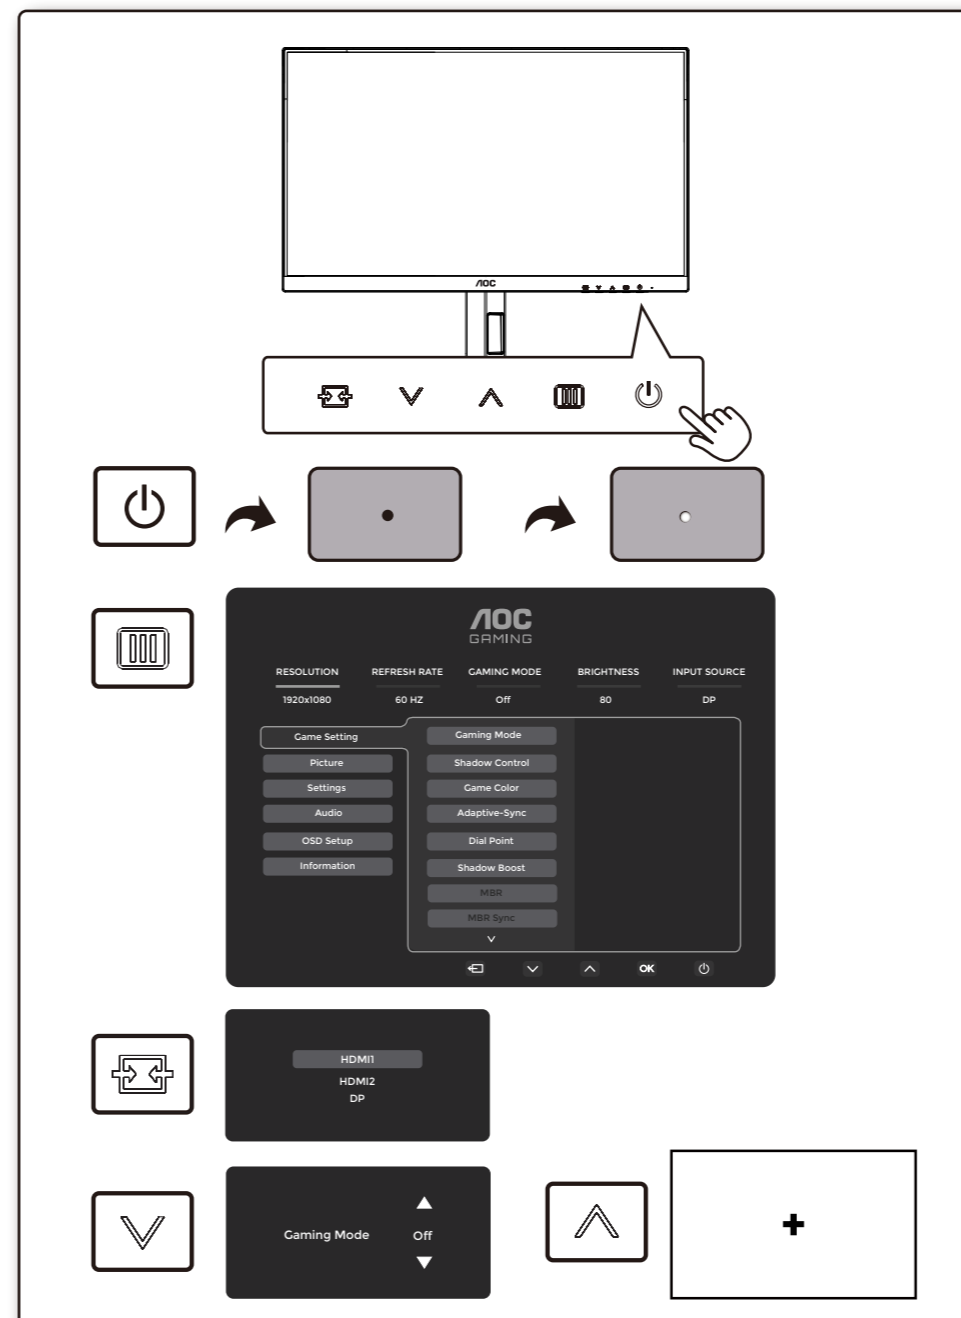

 India https://aoc.com/in-en/support	 US https://aoc.com/us/support
---	--

 Canada https://aoc.com/ca-en/support
--

Product information for EU/UK Energy

H41G27M2615A07

QUICK START GUIDE

27G4XE

AOC GAMING MONITOR

©2024 AOC. All rights reserved

WWW.AOC.COM

*Different according to countries/regions
Display design may differ from that illustrated

1

2

3

4

General Specification

Panel	Model Name	27G4XE	
	Driving System	TFT Color LCD	
	Viewable Image Size	68.6cm diagonal(27" Wide Screen)	
	Pixel Pitch	0.31125mm(H) x 0.31125mm(V)	
Others	Horizontal Scan Range	30k-200kHz	
	Horizontal Scan Size(Maximum)	597.6mm	
	Vertical Scan Range	48-180Hz	
	Vertical Scan Size(Maximum)	336.15mm	
	Max Resolution	1920x1080@180Hz	
	Plug & Play	VESA DDC2B/CI	
	Power Source	100-240V~, 50/60Hz, 1.5A	
Power Consumption	Typical (default brightness and contrast)	24W	
	Max. (brightness =100, contrast =100)	≤ 46W	
	Standby Mode	≤ 0.3W	
Dimensions(with stand)	613.9x460.4x177.4mm(WxHxD)		
Net Weight	4.41kg		
Physical Characteristics	Connector Type	HDMIx2/DP/Earphone	
	Signal Cable Type	Detachable	
Environmental	Temperature	Operating	0°C- 40°C
		Non-Operating	-25°C-55°C
	Humidity	Operating	10%-85% (Non-Condensing)
		Non-Operating	5%-93% (Non-Condensing)
Altitude	Operating	0m-5000m (0ft-16404ft)	
	Non-Operating	0m-12192m (0ft-40000ft)	