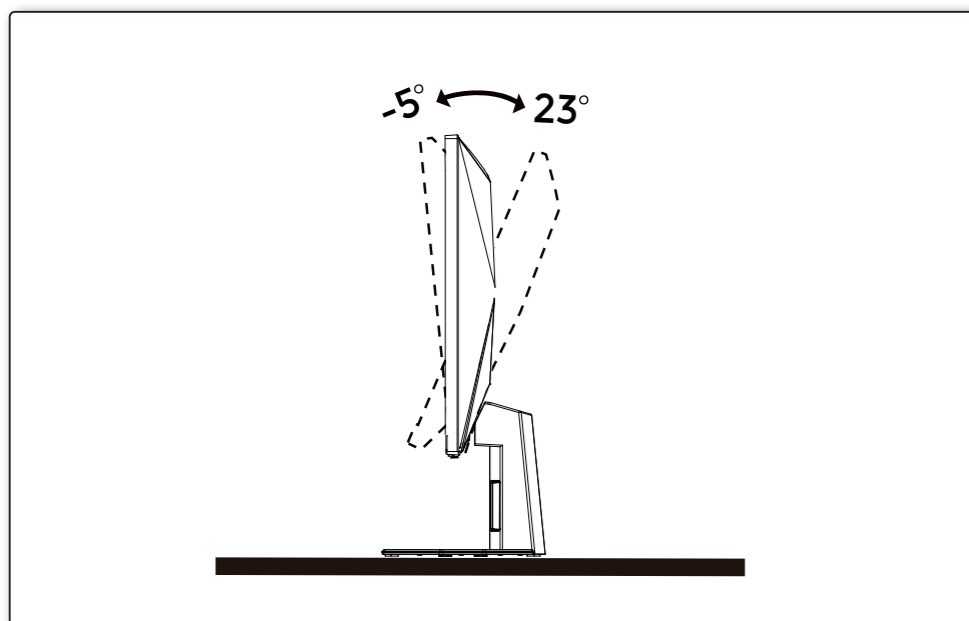

*Different according to countries/regions
Display design may differ from that illustrated

1