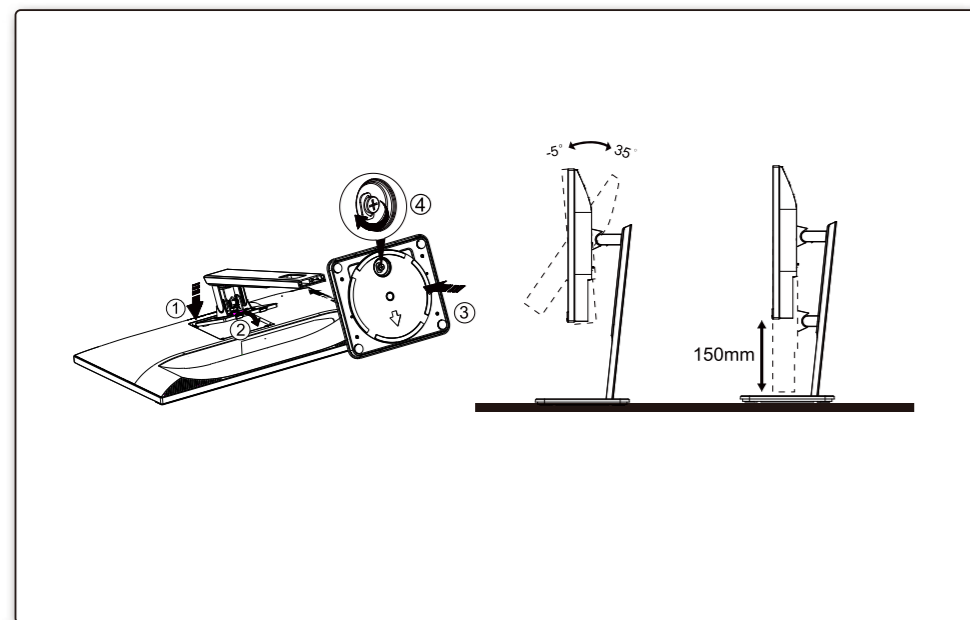

Find your product and get support

AOC

Quick Start

24P3CV

www.aoc.com
©2022 AOC.All Rights Reserved

HDMI
HIGH DEFINITION MULTIMEDIA INTERFACE

*Different according to countries/regions
Display design may differ from that illustrated

1

2

3

4

General Specification

Panel	Model Name	24P3CV		
	Driving System	TFT Color LCD		
	Viewable Image Size	60.47cm diagonal(23.8" Wide Screen)		
	Pixel Pitch	0.2745mm(H) x 0.2745mm(V)		
Others	Horizontal Scan Range	30k-85kHz		
	Horizontal Scan Size(Maximum)	527.04mm		
	Vertical Scan Range	48-75Hz		
	Vertical Scan Size(Maximum)	296.46mm		
	Max Resolution	1920x1080@75Hz		
	Plug & Play	VESA DDC2B/CI		
	Power Source	100-240V~, 50/60Hz, 1.5A		
	Power Consumption	Typical (default brightness and contrast)	21W	
		Max. (brightness =100, contrast =100)	≤ 135W	
		Standby Mode	≤ 0.5W	
Dimensions(with stand)	540x(384.4-502.9)x200.1mm(WxHxD)			
Net Weight	5.37kg			
USB C	USB-C	Double-sided Connectable Plug		
	Ultra-highSpeed	Data And Video Transmission		
	DP	Built-in DP Alt Mode		
	Power Supply	USB PD Version 3.0		
Maximum Power Supply	Up to 65W (5V/3A, 7V/3A, 9V/3A, 10V/3A, 12V/3A, 15V/3A, 20V/3.25A)			
Physical Characteristics	Connector Type	HDMI/DP IN/USBC/DP OUT/RJ45 -input/USB3.2 Gen1x4(includes 1 fast charger)/Earphone		
	RJ45	Ethernet LAN (10M/100M/1000M)		
	Signal Cable Type	Detachable		
Environmental	Temperature	Operating	0°C~ 40°C	
		Non-Operating	-25°C~55°C	
	Humidity	Operating	10%~85% (non-condensing)	
		Non-Operating	5%~93% (non-condensing)	
Altitude	Operating	0~5000m (0~16404ft)		
	Non-Operating	0~12192m (0~40000ft)		