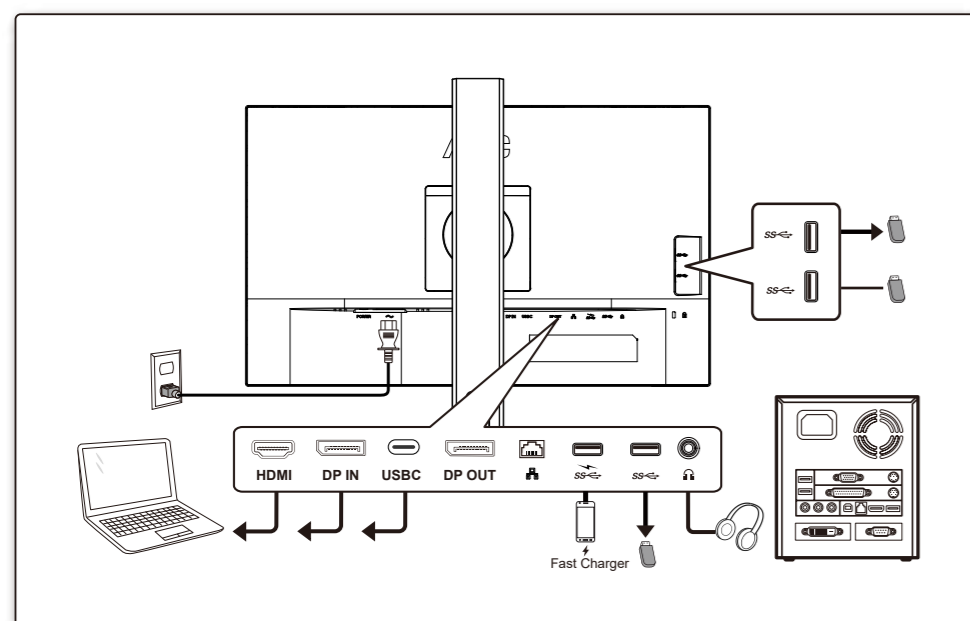

Find your product and get support

AOC

Quick Start

24P3CV

www.aoc.com
©2022 AOC.All Rights Reserved

HDMI
HIGH DEFINITION MULTIMEDIA INTERFACE

*Different according to countries/regions
Display design may differ from that illustrated

1

2

3

4

General Specification

Panel	Model Name	24P3CV		
	Driving System	TFT Color LCD		
	Viewable Image Size	60.47cm diagonal(23.8" Wide Screen)		
	Pixel Pitch	0.2745mm(H) x 0.2745mm(V)		
Others	Horizontal Scan Range	30k-85kHz		
	Horizontal Scan Size(Maximum)	527.04mm		
	Vertical Scan Range	48-75Hz		
	Vertical Scan Size(Maximum)	296.46mm		
	Max Resolution	1920x1080@75Hz		
	Plug & Play	VESA DDC2B/CI		
	Power Source	100-240V~, 50/60Hz, 1.5A		
	Power Consumption	Typical (default brightness and contrast)	21W	
		Max. (brightness =100, contrast =100)	≤ 135W	
		Standby Mode	≤ 0.5W	
Dimensions(with stand)	540x(384.4-502.9)x200.1mm(WxHxD)			
Net Weight	5.37kg			
USB C	USB-C	Double-sided Connectable Plug		
	Ultra-highSpeed	Data And Video Transmission		
	DP	Built-in DP Alt Mode		
	Power Supply	USB PD Version 3.0		
Maximum Power Supply	Up to 65W (5V/3A, 7V/3A, 9V/3A, 10V/3A, 12V/3A, 15V/3A, 20V/3.25A)			
Physical Characteristics	Connector Type	HDMI/DP IN/USBC/DP OUT/RJ45 -input/USB3.2 Gen1x4(includes 1 fast charger)/Earphone		
	RJ45	Ethernet LAN (10M/100M/1000M)		
	Signal Cable Type	Detachable		
Environmental	Temperature	Operating	0°C~ 40°C	
		Non-Operating	-25°C~55°C	
	Humidity	Operating	10%~85% (non-condensing)	
		Non-Operating	5%~93% (non-condensing)	
Altitude	Operating	0~5000m (0~16404ft)		
	Non-Operating	0~12192m (0~40000ft)		