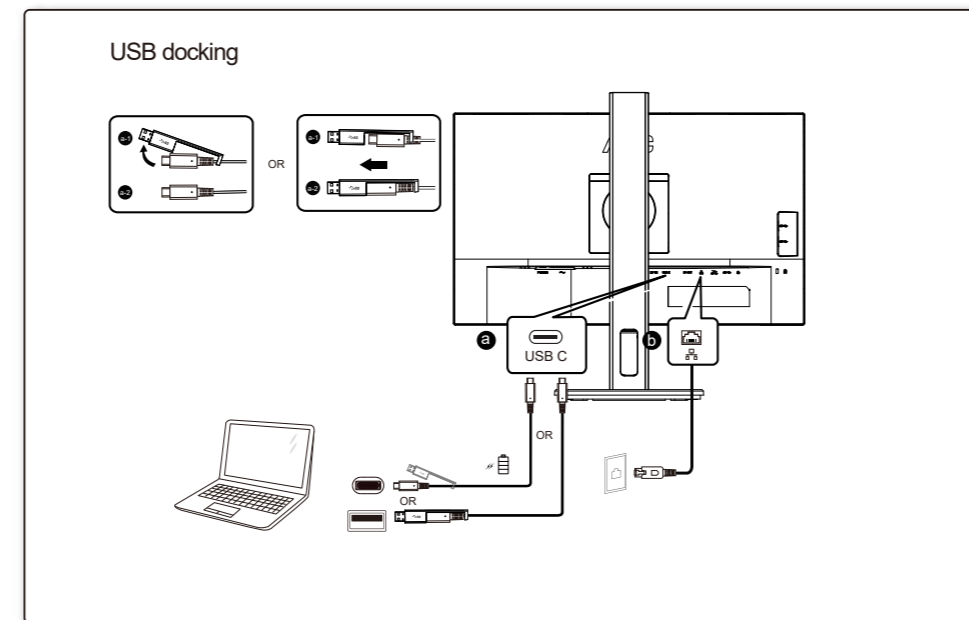

Find your product and get support

AOC

Quick Start

24P3CV

www.aoc.com
©2022 AOC.All Rights Reserved

HDMI
HIGH DEFINITION MULTIMEDIA INTERFACE

*Different according to countries/regions
Display design may differ from that illustrated

1

2

3

4

General Specification

Panel	Model Name	24P3CV		
	Driving System	TFT Color LCD		
	Viewable Image Size	60.47cm diagonal(23.8" Wide Screen)		
	Pixel Pitch	0.2745mm(H) x 0.2745mm(V)		
Others	Horizontal Scan Range	30k-85kHz		
	Horizontal Scan Size(Maximum)	527.04mm		
	Vertical Scan Range	48-75Hz		
	Vertical Scan Size(Maximum)	296.46mm		
	Max Resolution	1920x1080@75Hz		
	Plug & Play	VESA DDC2B/CI		
	Power Source	100-240V~, 50/60Hz, 1.5A		
	Power Consumption	Typical (default brightness and contrast)	21W	
		Max. (brightness =100, contrast =100)	≤ 135W	
		Standby Mode	≤ 0.5W	
Dimensions(with stand)	540x(384.4-502.9)x200.1mm(WxHxD)			
Net Weight	5.37kg			
USB C	USB-C	Double-sided Connectable Plug		
	Ultra-highSpeed	Data And Video Transmission		
	DP	Built-in DP Alt Mode		
	Power Supply	USB PD Version 3.0		
Maximum Power Supply	Up to 65W (5V/3A, 7V/3A, 9V/3A, 10V/3A, 12V/3A, 15V/3A, 20V/3.25A)			
Physical Characteristics	Connector Type	HDMI/DP IN/USBC/DP OUT/RJ45 -input/USB3.2 Gen1x4(includes 1 fast charger)/Earphone		
	RJ45	Ethernet LAN (10M/100M/1000M)		
	Signal Cable Type	Detachable		
Environmental	Temperature	Operating	0°C~ 40°C	
		Non-Operating	-25°C~55°C	
	Humidity	Operating	10%~85% (non-condensing)	
		Non-Operating	5%~93% (non-condensing)	
Altitude	Operating	0~5000m (0~16404ft)		
	Non-Operating	0~12192m (0~40000ft)		