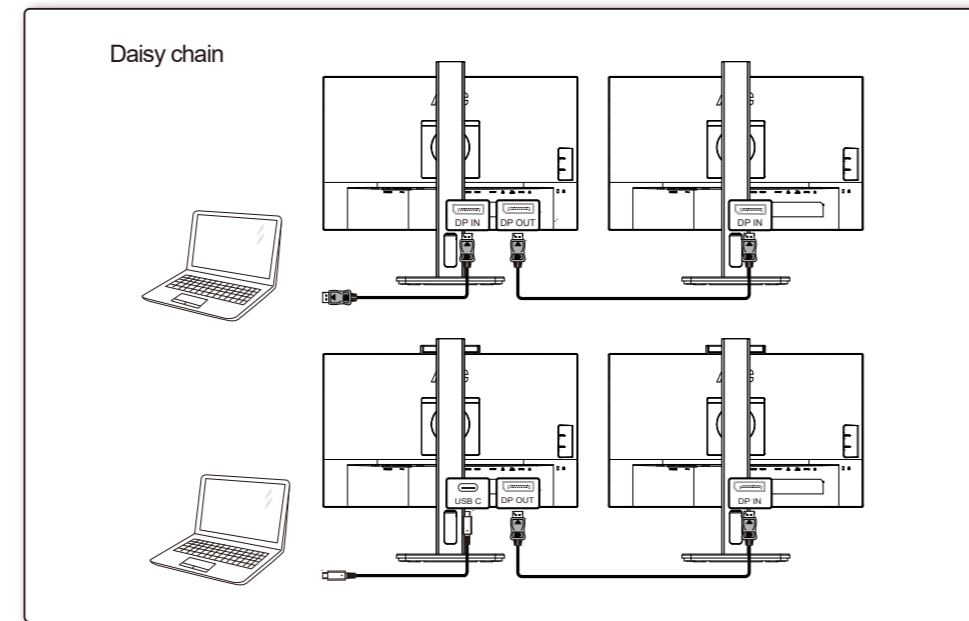

Find your product and get support

AOC

Quick Start

24P3CV

www.aoc.com
©2022 AOC.All Rights Reserved

HDMI
HIGH DEFINITION MULTIMEDIA INTERFACE

*Different according to countries/regions
Display design may differ from that illustrated

1

2

3

4

General Specification

Panel	Model Name	24P3CV		
	Driving System	TFT Color LCD		
	Viewable Image Size	60.47cm diagonal(23.8" Wide Screen)		
	Pixel Pitch	0.2745mm(H) x 0.2745mm(V)		
Others	Horizontal Scan Range	30k-85kHz		
	Horizontal Scan Size(Maximum)	527.04mm		
	Vertical Scan Range	48-75Hz		
	Vertical Scan Size(Maximum)	296.46mm		
	Max Resolution	1920x1080@75Hz		
	Plug & Play	VESA DDC2B/CI		
	Power Source	100-240V~, 50/60Hz, 1.5A		
	Power Consumption	Typical (default brightness and contrast)	21W	
		Max. (brightness =100, contrast =100)	≤ 135W	
		Standby Mode	≤ 0.5W	
Dimensions(with stand)	540x(384.4-502.9)x200.1mm(WxHxD)			
Net Weight	5.37kg			
USB C	USB-C	Double-sided Connectable Plug		
	Ultra-highSpeed	Data And Video Transmission		
	DP	Built-in DP Alt Mode		
	Power Supply	USB PD Version 3.0		
Maximum Power Supply	Up to 65W (5V/3A, 7V/3A, 9V/3A, 10V/3A, 12V/3A, 15V/3A, 20V/3.25A)			
Physical Characteristics	Connector Type	HDMI/DP IN/USBC/DP OUT/RJ45 -input/USB3.2 Gen1x4(includes 1 fast charger)/Earphone		
	RJ45	Ethernet LAN (10M/100M/1000M)		
	Signal Cable Type	Detachable		
Environmental	Temperature	Operating	0°C~ 40°C	
		Non-Operating	-25°C~55°C	
	Humidity	Operating	10%~85% (non-condensing)	
		Non-Operating	5%~93% (non-condensing)	
Altitude	Operating	0~5000m (0~16404ft)		
	Non-Operating	0~12192m (0~40000ft)		