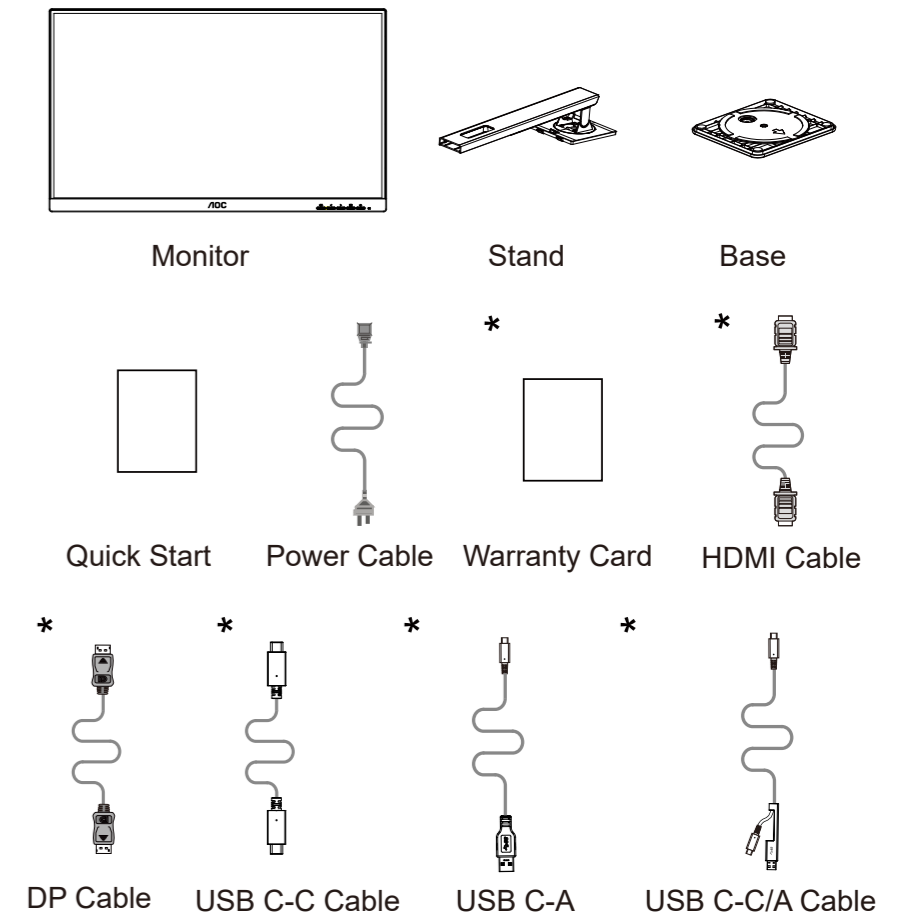

Find your product and get support

AOC

Quick Start

24P3CV

www.aoc.com
©2022 AOC.All Rights Reserved

HDMI
HIGH DEFINITION MULTIMEDIA INTERFACE

*Different according to countries/regions
Display design may differ from that illustrated

1

2

3

4

General Specification

Panel	Model Name	24P3CV		
	Driving System	TFT Color LCD		
	Viewable Image Size	60.47cm diagonal(23.8" Wide Screen)		
	Pixel Pitch	0.2745mm(H) x 0.2745mm(V)		
Others	Horizontal Scan Range	30k-85kHz		
	Horizontal Scan Size(Maximum)	527.04mm		
	Vertical Scan Range	48-75Hz		
	Vertical Scan Size(Maximum)	296.46mm		
	Max Resolution	1920x1080@75Hz		
	Plug & Play	VESA DDC2B/CI		
	Power Source	100-240V~, 50/60Hz, 1.5A		
	Power Consumption	Typical (default brightness and contrast)	21W	
		Max. (brightness =100, contrast =100)	≤ 135W	
		Standby Mode	≤ 0.5W	
Dimensions(with stand)	540x(384.4-502.9)x200.1mm(WxHxD)			
Net Weight	5.37kg			
USB C	USB-C	Double-sided Connectable Plug		
	Ultra-highSpeed	Data And Video Transmission		
	DP	Built-in DP Alt Mode		
	Power Supply	USB PD Version 3.0		
Maximum Power Supply	Up to 65W (5V/3A, 7V/3A, 9V/3A, 10V/3A, 12V/3A, 15V/3A, 20V/3.25A)			
Physical Characteristics	Connector Type	HDMI/DP IN/USBC/DP OUT/RJ45 -input/USB3.2 Gen1x4(includes 1 fast charger)/Earphone		
	RJ45	Ethernet LAN (10M/100M/1000M)		
	Signal Cable Type	Detachable		
Environmental	Temperature	Operating	0°C~ 40°C	
		Non-Operating	-25°C~55°C	
	Humidity	Operating	10%~85% (non-condensing)	
		Non-Operating	5%~93% (non-condensing)	
Altitude	Operating	0~5000m (0~16404ft)		
	Non-Operating	0~12192m (0~40000ft)		