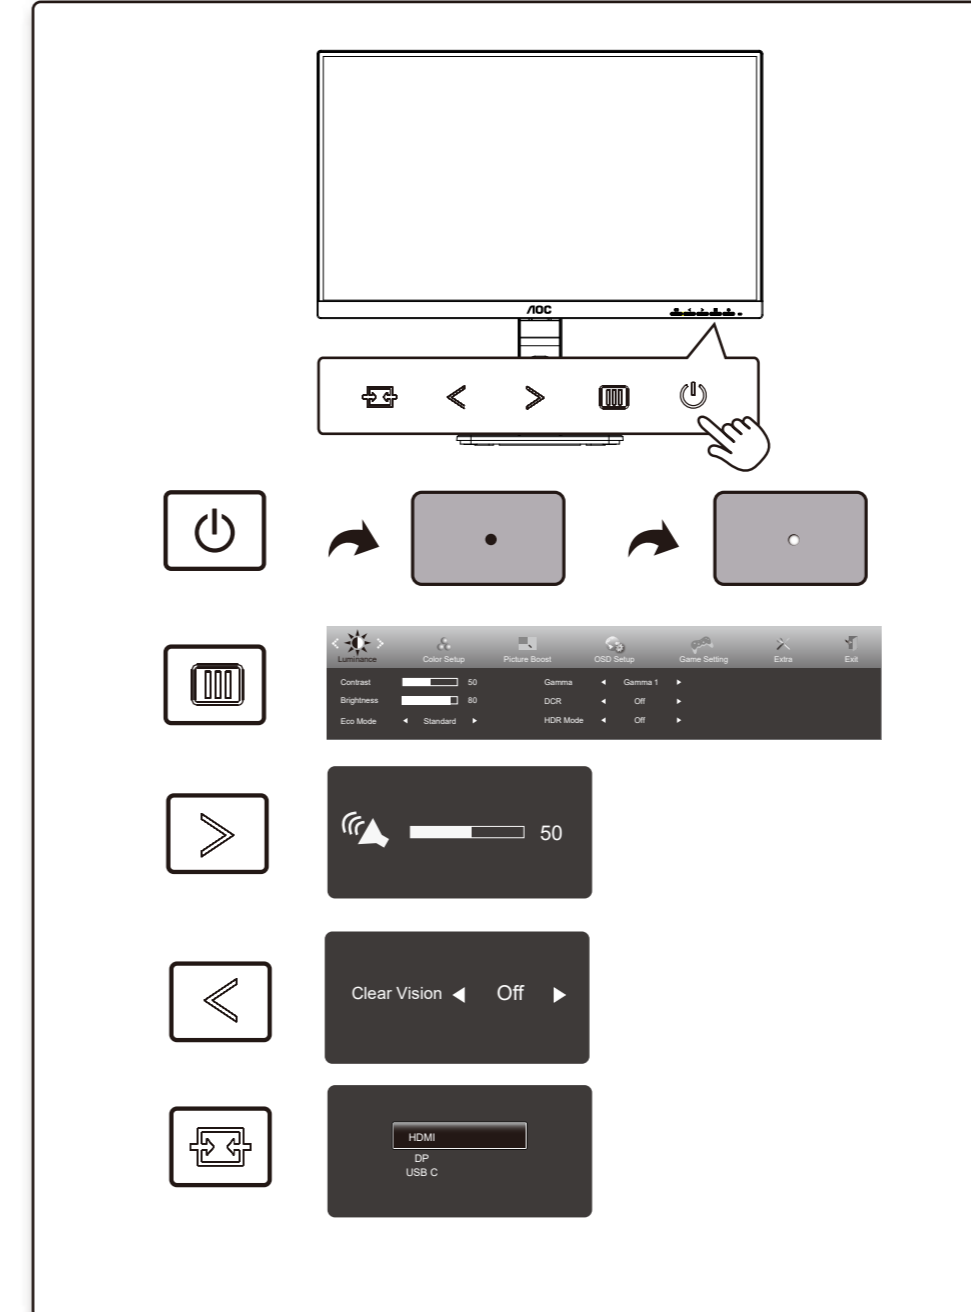

Find your product and get support

AOC

Quick Start

24P3CV

www.aoc.com
©2022 AOC.All Rights Reserved

HDMI
HIGH DEFINITION MULTIMEDIA INTERFACE

*Different according to countries/regions
Display design may differ from that illustrated

1

2

3

4

General Specification

Panel	Model Name	24P3CV		
	Driving System	TFT Color LCD		
	Viewable Image Size	60.47cm diagonal(23.8" Wide Screen)		
	Pixel Pitch	0.2745mm(H) x 0.2745mm(V)		
Others	Horizontal Scan Range	30k-85kHz		
	Horizontal Scan Size(Maximum)	527.04mm		
	Vertical Scan Range	48-75Hz		
	Vertical Scan Size(Maximum)	296.46mm		
	Max Resolution	1920x1080@75Hz		
	Plug & Play	VESA DDC2B/CI		
	Power Source	100-240V~, 50/60Hz, 1.5A		
	Power Consumption	Typical (default brightness and contrast)	21W	
		Max. (brightness =100, contrast =100)	≤ 135W	
		Standby Mode	≤ 0.5W	
Dimensions(with stand)	540x(384.4-502.9)x200.1mm(WxHxD)			
Net Weight	5.37kg			
USB C	USB-C	Double-sided Connectable Plug		
	Ultra-highSpeed	Data And Video Transmission		
	DP	Built-in DP Alt Mode		
	Power Supply	USB PD Version 3.0		
Maximum Power Supply	Up to 65W (5V/3A, 7V/3A, 9V/3A, 10V/3A, 12V/3A, 15V/3A, 20V/3.25A)			
Physical Characteristics	Connector Type	HDMI/DP IN/USBC/DP OUT/RJ45 -input/USB3.2 Gen1x4(includes 1 fast charger)/Earphone		
	RJ45	Ethernet LAN (10M/100M/1000M)		
	Signal Cable Type	Detachable		
Environmental	Temperature	Operating	0°C~ 40°C	
		Non-Operating	-25°C~55°C	
	Humidity	Operating	10%~85% (non-condensing)	
		Non-Operating	5%~93% (non-condensing)	
Altitude	Operating	0~5000m (0~16404ft)		
	Non-Operating	0~12192m (0~40000ft)		