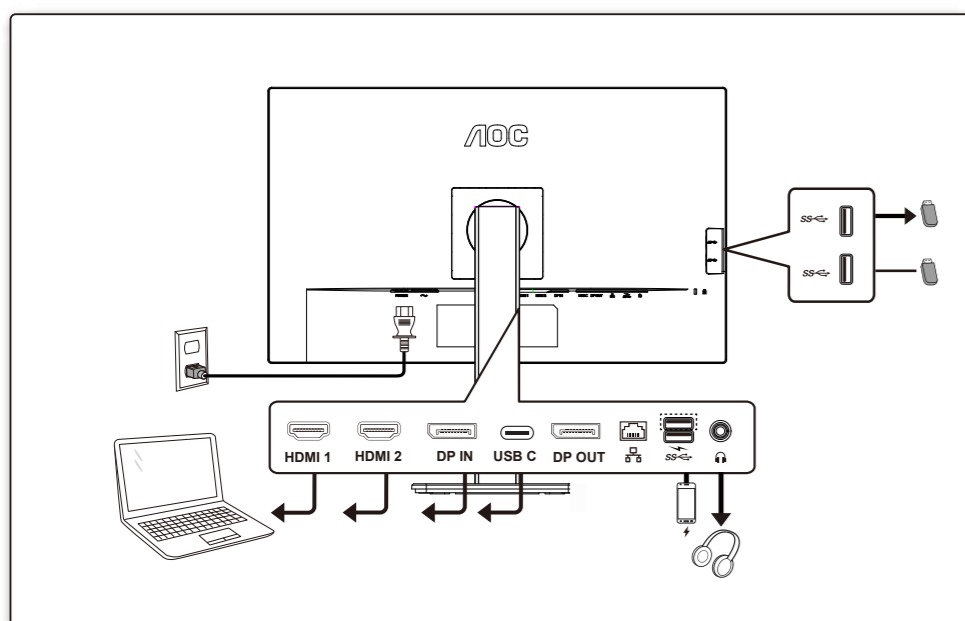

Find your product and get support

AOC

Quick Start

Q27P3CV

www.aoc.com
©2022 AOC. All Rights Reserved

HDMI

*Different according to countries/regions
Display design may differ from that illustrated

1

2

3

4

General Specification

Panel	Model Name	Q27P3CV	
	Driving System	TFT Color LCD	
Others	Viewable Image Size	68.5cm diagonal(27" Wide Screen)	
	Pixel Pitch	0.2331mm(H) x 0.2331mm(V)	
	Horizontal Scan Range	30k-114kHz	
	Horizontal Scan Size(Maximum)	596.736mm	
	Vertical Scan Range	48-75Hz	
	Vertical Scan Size(Maximum)	335.664mm	
	Max Resolution	2560x1440@75Hz	
	Plug & Play	VESA DDC2B/CI	
	Power Source	100-240V~, 50/60Hz, 1.5A	
	Power Consumption	Typical (Default Brightness And Contrast)	23W
Max. (Brightness =100, Contrast =100)		≤ 152W	
Standby Mode	Standby Mode	≤ 0.5W	
	Dimensions(With Stand)	613.8x(395.7-544.0)x200.2mm(WxHxD)	
Net Weight	Net Weight	6.81kg	
	USB C	USB-C	Double-sided Connectable Plug
Ultra-highSpeed		Data And Video Transmission	
DP		Built-in DP Alt Mode	
Power Supply		USB PD Version 3.0	
Maximum Power Supply	Up to 65W (5V/3A, 7V/3A, 9V/3A, 10V/3A, 12V/3A, 15V/3A, 20V/3.25A)		
Physical Characteristics	Connector Type	HDMIx2/DP IN/DP OUT/USB C/Earphone/RJ45 - input/USB3.2 Gen1x4(Includes 1 Fast Charger)	
	RJ45	Ethernet LAN (10M/100M/1000M)	
Environmental	Signal Cable Type	Detachable	
	Temperature	Operating	0°C~ 40°C
		Non-Operating	-25°C~55°C
	Humidity	Operating	10%~85% (Non-Condensing)
Non-Operating		5%~93% (Non-Condensing)	
Altitude	Operating	0~5000m (0~16404ft)	
Non-Operating	0~12192m (0~40000ft)		