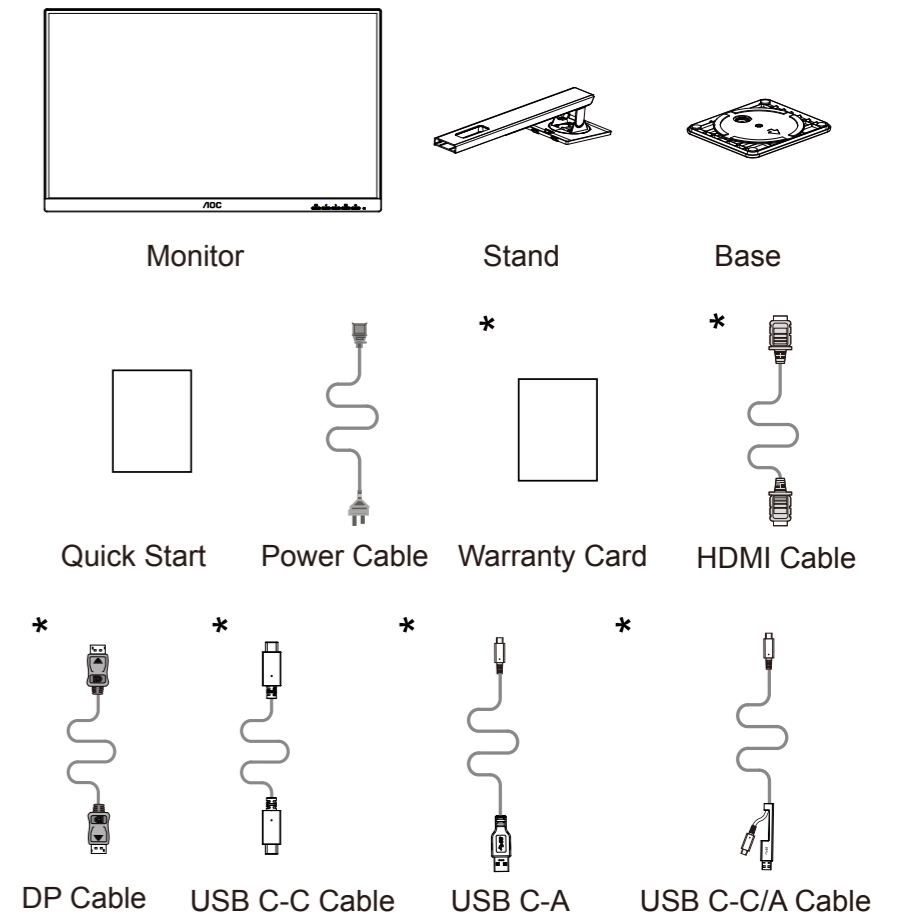

Find your product and get support

AOC

Quick Start

Q27P3CV

www.aoc.com
©2022 AOC. All Rights Reserved

HDMI

*Different according to countries/regions
Display design may differ from that illustrated

1

2

3

4

General Specification

Panel	Model Name	Q27P3CV	
	Driving System	TFT Color LCD	
Others	Viewable Image Size	68.5cm diagonal(27" Wide Screen)	
	Pixel Pitch	0.2331mm(H) x 0.2331mm(V)	
	Horizontal Scan Range	30k-114kHz	
	Horizontal Scan Size(Maximum)	596.736mm	
	Vertical Scan Range	48-75Hz	
	Vertical Scan Size(Maximum)	335.664mm	
	Max Resolution	2560x1440@75Hz	
	Plug & Play	VESA DDC2B/CI	
	Power Source	100-240V~, 50/60Hz, 1.5A	
	Power Consumption	Typical (Default Brightness And Contrast)	23W
Max. (Brightness =100, Contrast =100)		≤ 152W	
Standby Mode	Standby Mode	≤ 0.5W	
	Dimensions(With Stand)	613.8x(395.7-544.0)x200.2mm(WxHxD)	
Net Weight	Net Weight	6.81kg	
	USB C	USB-C	Double-sided Connectable Plug
Ultra-highSpeed		Data And Video Transmission	
DP		Built-in DP Alt Mode	
Power Supply		USB PD Version 3.0	
Maximum Power Supply	Up to 65W (5V/3A, 7V/3A, 9V/3A, 10V/3A, 12V/3A, 15V/3A, 20V/3.25A)		
Physical Characteristics	Connector Type	HDMIx2/DP IN/DP OUT/USB C/Earphone/RJ45 - input/USB3.2 Gen1x4(Includes 1 Fast Charger)	
	RJ45	Ethernet LAN (10M/100M/1000M)	
Environmental	Signal Cable Type	Detachable	
	Temperature	Operating	0°C~ 40°C
		Non-Operating	-25°C~55°C
	Humidity	Operating	10%~85% (Non-Condensing)
Non-Operating		5%~93% (Non-Condensing)	
Altitude	Operating	0~5000m (0~16404ft)	
Non-Operating	0~12192m (0~40000ft)		