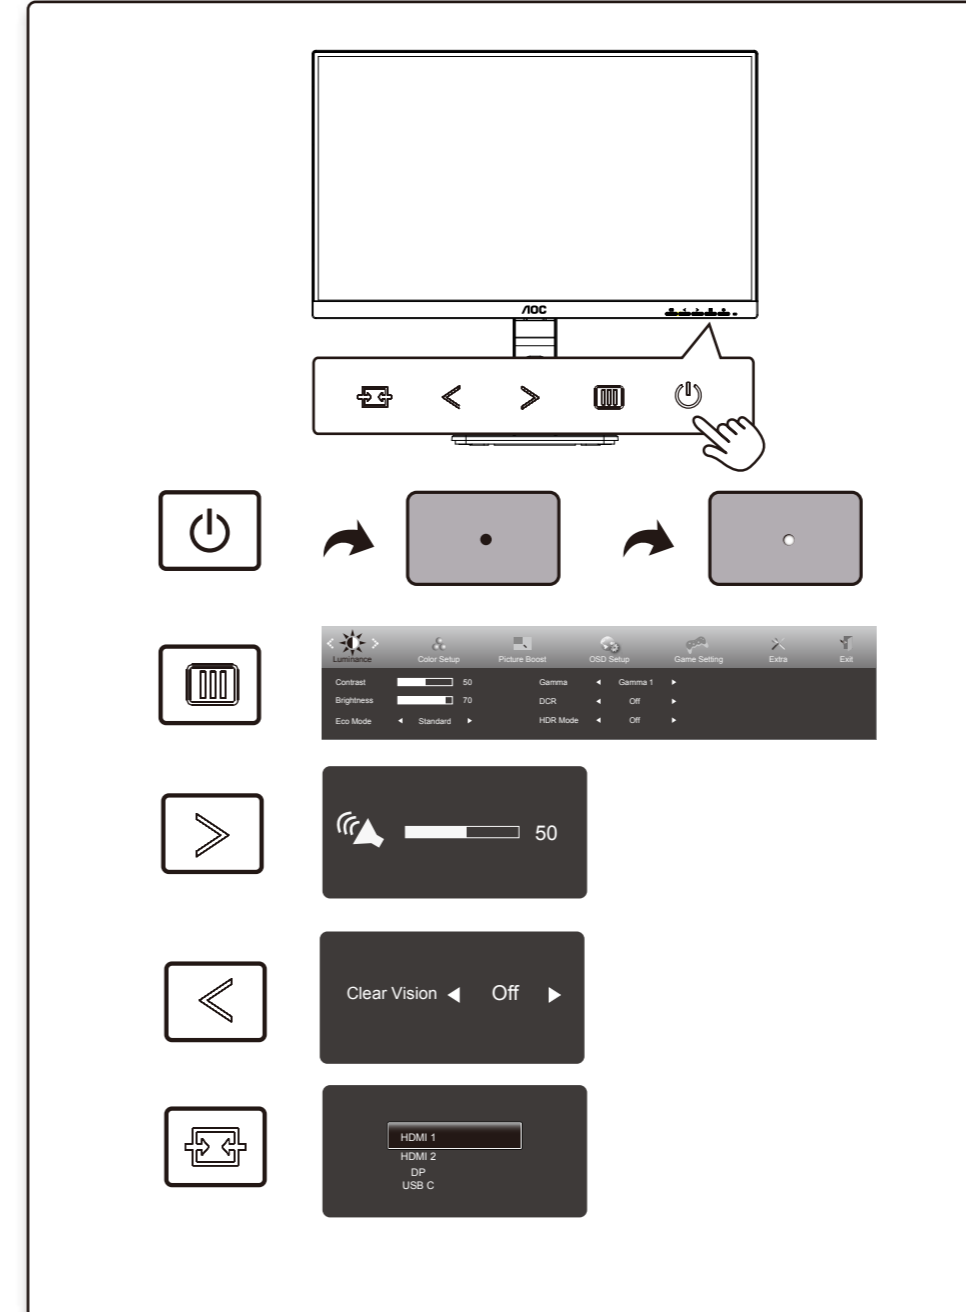

Find your product and get support

AOC

Quick Start

Q27P3CV

www.aoc.com
©2022 AOC. All Rights Reserved

HDMI

*Different according to countries/regions
Display design may differ from that illustrated

1

2

3

4

General Specification

Panel	Model Name	Q27P3CV	
	Driving System	TFT Color LCD	
Others	Viewable Image Size	68.5cm diagonal(27" Wide Screen)	
	Pixel Pitch	0.2331mm(H) x 0.2331mm(V)	
	Horizontal Scan Range	30k-114kHz	
	Horizontal Scan Size(Maximum)	596.736mm	
	Vertical Scan Range	48-75Hz	
	Vertical Scan Size(Maximum)	335.664mm	
	Max Resolution	2560x1440@75Hz	
	Plug & Play	VESA DDC2B/CI	
	Power Source	100-240V~, 50/60Hz, 1.5A	
	Power Consumption	Typical (Default Brightness And Contrast)	23W
Max. (Brightness =100, Contrast =100)		≤ 152W	
Standby Mode	Standby Mode	≤ 0.5W	
	Dimensions(With Stand)	613.8x(395.7-544.0)x200.2mm(WxHxD)	
Net Weight	Net Weight	6.81kg	
	USB C	USB-C	Double-sided Connectable Plug
Ultra-highSpeed		Data And Video Transmission	
DP		Built-in DP Alt Mode	
Power Supply		USB PD Version 3.0	
Maximum Power Supply	Up to 65W (5V/3A, 7V/3A, 9V/3A, 10V/3A, 12V/3A, 15V/3A, 20V/3.25A)		
Physical Characteristics	Connector Type	HDMIx2/DP IN/DP OUT/USB C/Earphone/RJ45 - input/USB3.2 Gen1x4(Includes 1 Fast Charger)	
	RJ45	Ethernet LAN (10M/100M/1000M)	
Environmental	Signal Cable Type	Detachable	
	Temperature	Operating	0°C~ 40°C
		Non-Operating	-25°C~55°C
	Humidity	Operating	10%~85% (Non-Condensing)
Non-Operating		5%~93% (Non-Condensing)	
Altitude	Operating	0~5000m (0~16404ft)	
Non-Operating	0~12192m (0~40000ft)		