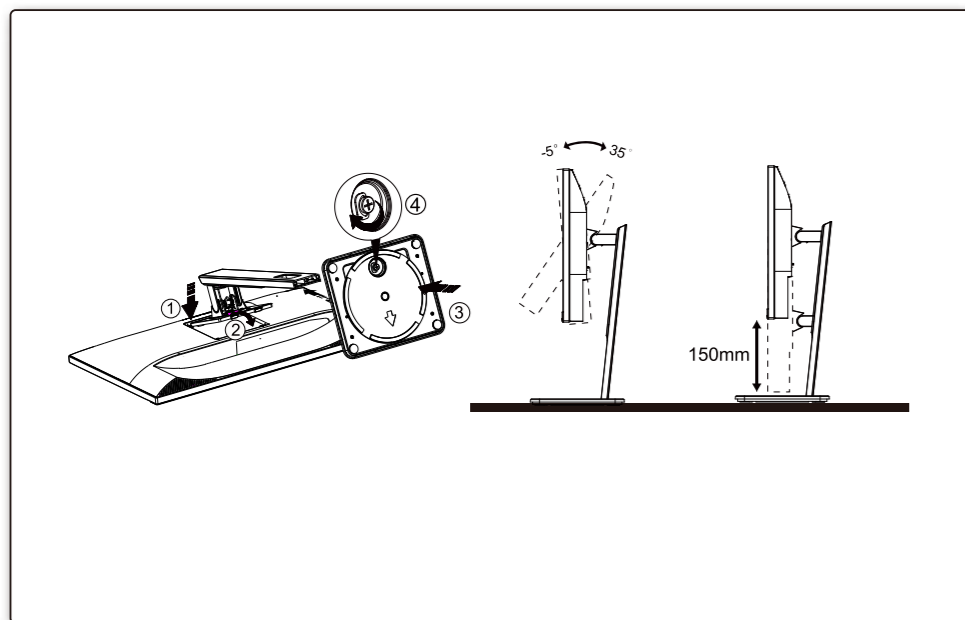

2

3

4

General Specification

Panel	Model Name	Q27P3CV	
	Driving System	TFT Color LCD	
Others	Viewable Image Size	68.5cm diagonal(27" Wide Screen)	
	Pixel Pitch	0.2331mm(H) x 0.2331mm(V)	
	Horizontal Scan Range	30k-114kHz	
	Horizontal Scan Size(Maximum)	596.736mm	
	Vertical Scan Range	48-75Hz	
	Vertical Scan Size(Maximum)	335.664mm	
	Max Resolution	2560x1440@75Hz	
	Plug & Play	VESA DDC2B/CI	
	Power Source	100-240V~, 50/60Hz, 1.5A	
	Power Consumption	Typical (Default Brightness And Contrast)	23W
Max. (Brightness =100, Contrast =100)		≤ 152W	
Standby Mode	Standby Mode	≤ 0.5W	
	Dimensions(With Stand)	613.8x(395.7-544.0)x200.2mm(WxHxD)	
Net Weight	Net Weight	6.81kg	
	USB C	USB-C	Double-sided Connectable Plug
Ultra-highSpeed		Data And Video Transmission	
DP		Built-in DP Alt Mode	
Power Supply		USB PD Version 3.0	
Maximum Power Supply	Up to 65W (5V/3A, 7V/3A, 9V/3A, 10V/3A, 12V/3A, 15V/3A, 20V/3.25A)		
Physical Characteristics	Connector Type	HDMIx2/DP IN/DP OUT/USB C/Earphone/RJ45 - input/USB3.2 Gen1x4(Includes 1 Fast Charger)	
	RJ45	Ethernet LAN (10M/100M/1000M)	
Environmental	Signal Cable Type	Detachable	
	Temperature	Operating	0°C~ 40°C
		Non-Operating	-25°C~55°C
	Humidity	Operating	10%~85% (Non-Condensing)
Non-Operating		5%~93% (Non-Condensing)	
Altitude	Operating	0~5000m (0~16404ft)	
Non-Operating	0~12192m (0~40000ft)		