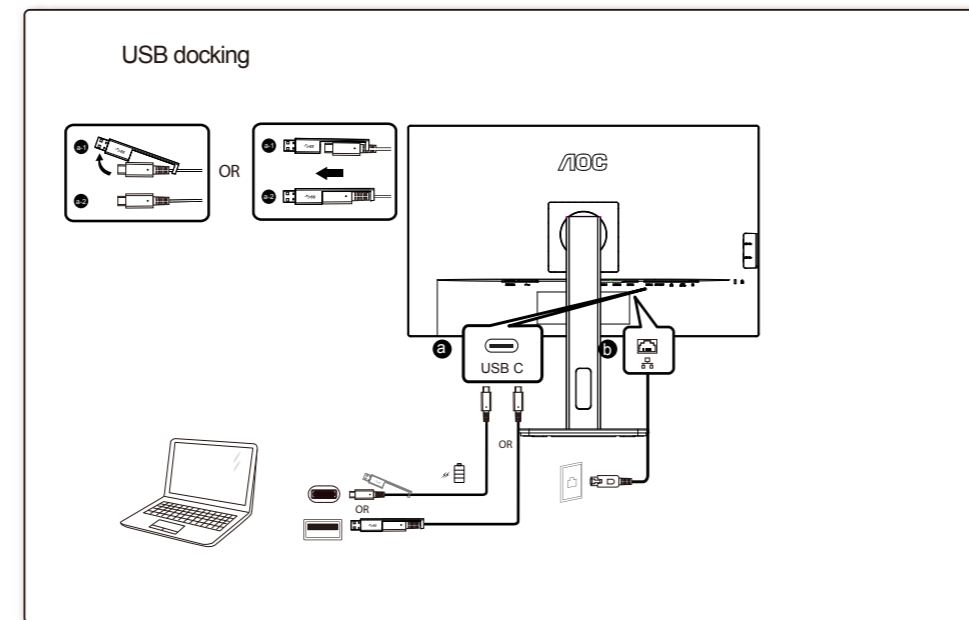

2

3

4

General Specification

Panel	Model Name	Q27P3CV	
	Driving System	TFT Color LCD	
Others	Viewable Image Size	68.5cm diagonal(27" Wide Screen)	
	Pixel Pitch	0.2331mm(H) x 0.2331mm(V)	
	Horizontal Scan Range	30k-114kHz	
	Horizontal Scan Size(Maximum)	596.736mm	
	Vertical Scan Range	48-75Hz	
	Vertical Scan Size(Maximum)	335.664mm	
	Max Resolution	2560x1440@75Hz	
	Plug & Play	VESA DDC2B/CI	
	Power Source	100-240V~, 50/60Hz, 1.5A	
	Power Consumption	Typical (Default Brightness And Contrast)	23W
Max. (Brightness =100, Contrast =100)		≤ 152W	
Standby Mode	Standby Mode	≤ 0.5W	
	Dimensions(With Stand)	613.8x(395.7-544.0)x200.2mm(WxHxD)	
Net Weight	Net Weight	6.81kg	
	USB C	USB-C	Double-sided Connectable Plug
Ultra-highSpeed		Data And Video Transmission	
DP		Built-in DP Alt Mode	
Power Supply		USB PD Version 3.0	
Maximum Power Supply	Up to 65W (5V/3A, 7V/3A, 9V/3A, 10V/3A, 12V/3A, 15V/3A, 20V/3.25A)		
Physical Characteristics	Connector Type	HDMIx2/DP IN/DP OUT/USB C/Earphone/RJ45 - input/USB3.2 Gen1x4(Includes 1 Fast Charger)	
	RJ45	Ethernet LAN (10M/100M/1000M)	
Environmental	Signal Cable Type	Detachable	
	Temperature	Operating	0°C~ 40°C
		Non-Operating	-25°C~55°C
	Humidity	Operating	10%~85% (Non-Condensing)
Non-Operating		5%~93% (Non-Condensing)	
Altitude	Operating	0~5000m (0~16404ft)	
Non-Operating	0~12192m (0~40000ft)		