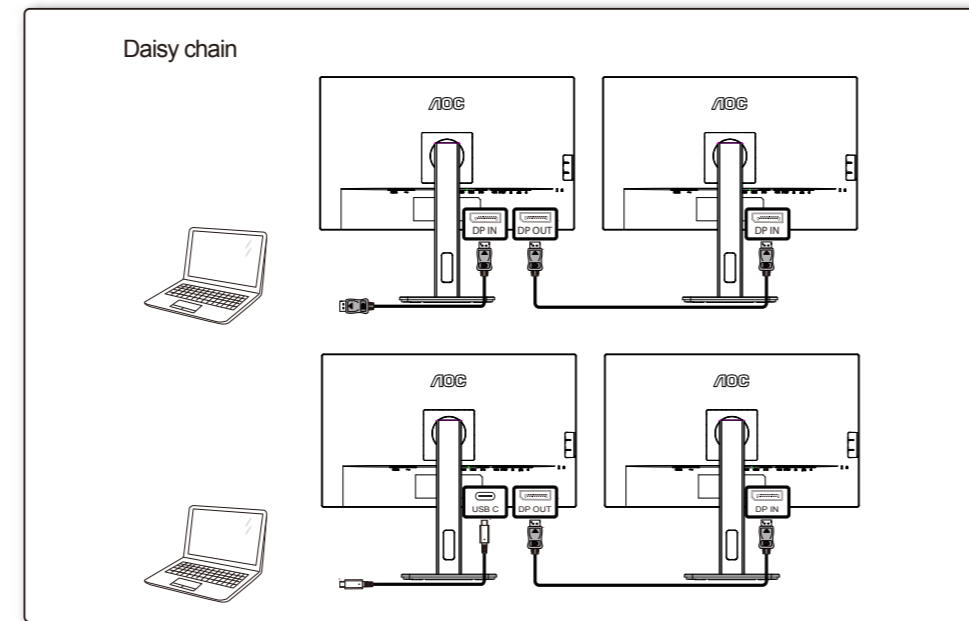

2

3

4

General Specification

Panel	Model Name	Q27P3CV	
	Driving System	TFT Color LCD	
Others	Viewable Image Size	68.5cm diagonal(27" Wide Screen)	
	Pixel Pitch	0.2331mm(H) x 0.2331mm(V)	
	Horizontal Scan Range	30k-114kHz	
	Horizontal Scan Size(Maximum)	596.736mm	
	Vertical Scan Range	48-75Hz	
	Vertical Scan Size(Maximum)	335.664mm	
	Max Resolution	2560x1440@75Hz	
	Plug & Play	VESA DDC2B/CI	
	Power Source	100-240V~, 50/60Hz, 1.5A	
	Power Consumption	Typical (Default Brightness And Contrast)	23W
Max. (Brightness =100, Contrast =100)		≤ 152W	
Standby Mode	Standby Mode	≤ 0.5W	
	Dimensions(With Stand)	613.8x(395.7-544.0)x200.2mm(WxHxD)	
Net Weight	Net Weight	6.81kg	
	USB C	USB-C	Double-sided Connectable Plug
Ultra-highSpeed		Data And Video Transmission	
DP		Built-in DP Alt Mode	
Power Supply		USB PD Version 3.0	
Maximum Power Supply	Up to 65W (5V/3A, 7V/3A, 9V/3A, 10V/3A, 12V/3A, 15V/3A, 20V/3.25A)		
Physical Characteristics	Connector Type	HDMIx2/DP IN/DP OUT/USB C/Earphone/RJ45 - input/USB3.2 Gen1x4(Includes 1 Fast Charger)	
	RJ45	Ethernet LAN (10M/100M/1000M)	
Environmental	Signal Cable Type	Detachable	
	Temperature	Operating	0°C~ 40°C
		Non-Operating	-25°C~55°C
	Humidity	Operating	10%~85% (Non-Condensing)
Non-Operating		5%~93% (Non-Condensing)	
Altitude	Operating	0~5000m (0~16404ft)	
Non-Operating	0~12192m (0~40000ft)		