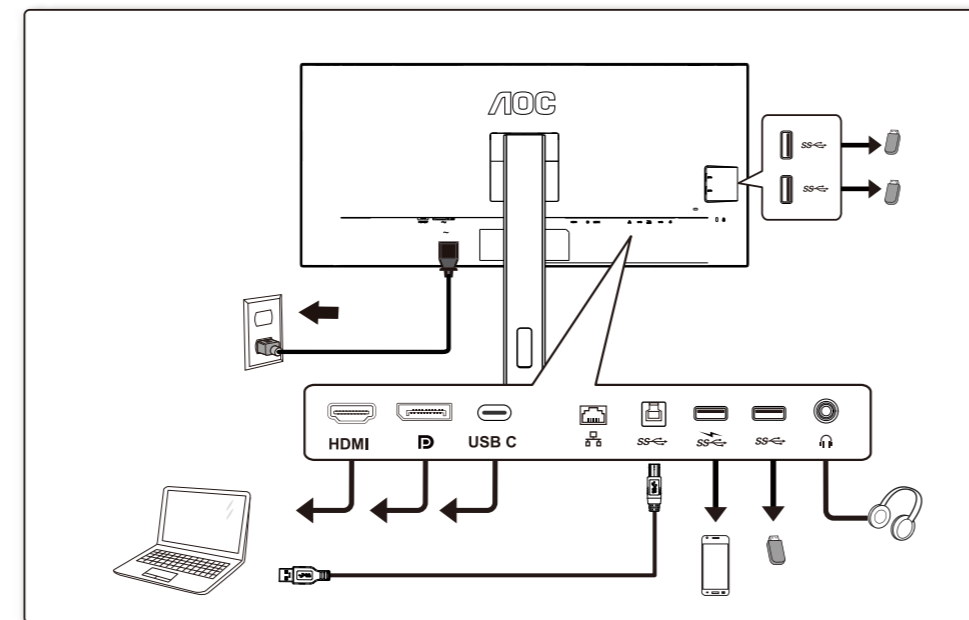

Find your product and get support

AOC

Quick Start
CU34P3CV

www.aoc.com
©2022 AOC.All Rights Reserved

HDMI
HIGH-DEFINITION MULTIMEDIA INTERFACE

*Different according to countries/regions
Display design may differ from that illustrated

1

2

3

4

General Specification

Panel	Model Name	CU34P3CV		
	Driving System	TFT Color LCD		
	Viewable Image Size	86.4cm diagonal(34" Wide Screen)		
	Pixel Pitch	0.23175mm(H) x 0.23175mm(V)		
Others	Horizontal Scan Range	30k-160kHz		
	Horizontal Scan Size(Maximum)	797.22mm		
	Vertical Scan Range	48-100Hz		
	Vertical Scan Size(Maximum)	333.72mm		
	Max Resolution	3440x1440@100Hz(HDMI/DP/USB C)		
	Plug & Play	VESA DDC2B/CI		
	Power Source	100-240V~, 50/60Hz, 2A		
	Power Consumption	Typical (Default Brightness And Contrast)	35W	
		Max. (Brightness =100, Contrast =100)	≤ 180W	
		Standby Mode	≤ 0.5W	
Dimensions(With Stand)	808.3x(482.4-611.0)x275.1mm(WxHxD)			
Net Weight	10.0 kg			
USB C	USB-C	Double-sided Connectable Plug		
	Ultra-HighSpeed	Data And Video Transmission		
	DP	Built-in DP Alt Mode		
	Power Supply	USB PD Version 3.0		
Maximum Power Supply	Up to 65W (5V/3A, 7V/3A, 9V/3A, 10V/3A, 12V/3A, 15V/3A, 20V/3.25A)			
Physical Characteristics	Connector Type	HDMI/DP/USB C/Earphone/RJ45 input/USB Upstream		
	RJ45	Ethernet LAN (10M/100M/1000M)		
	Signal Cable Type	Detachable		
Environmental	Temperature	Operating	0°C~ 40°C	
		Non-Operating	-25°C~55°C	
	Humidity	Operating	10%~85% (Non-Condensing)	
		Non-Operating	5%~93% (Non-Condensing)	
	Altitude	Operating	0~5000m (0~16404ft)	
		Non-Operating	0~12192m (0~40000ft)	