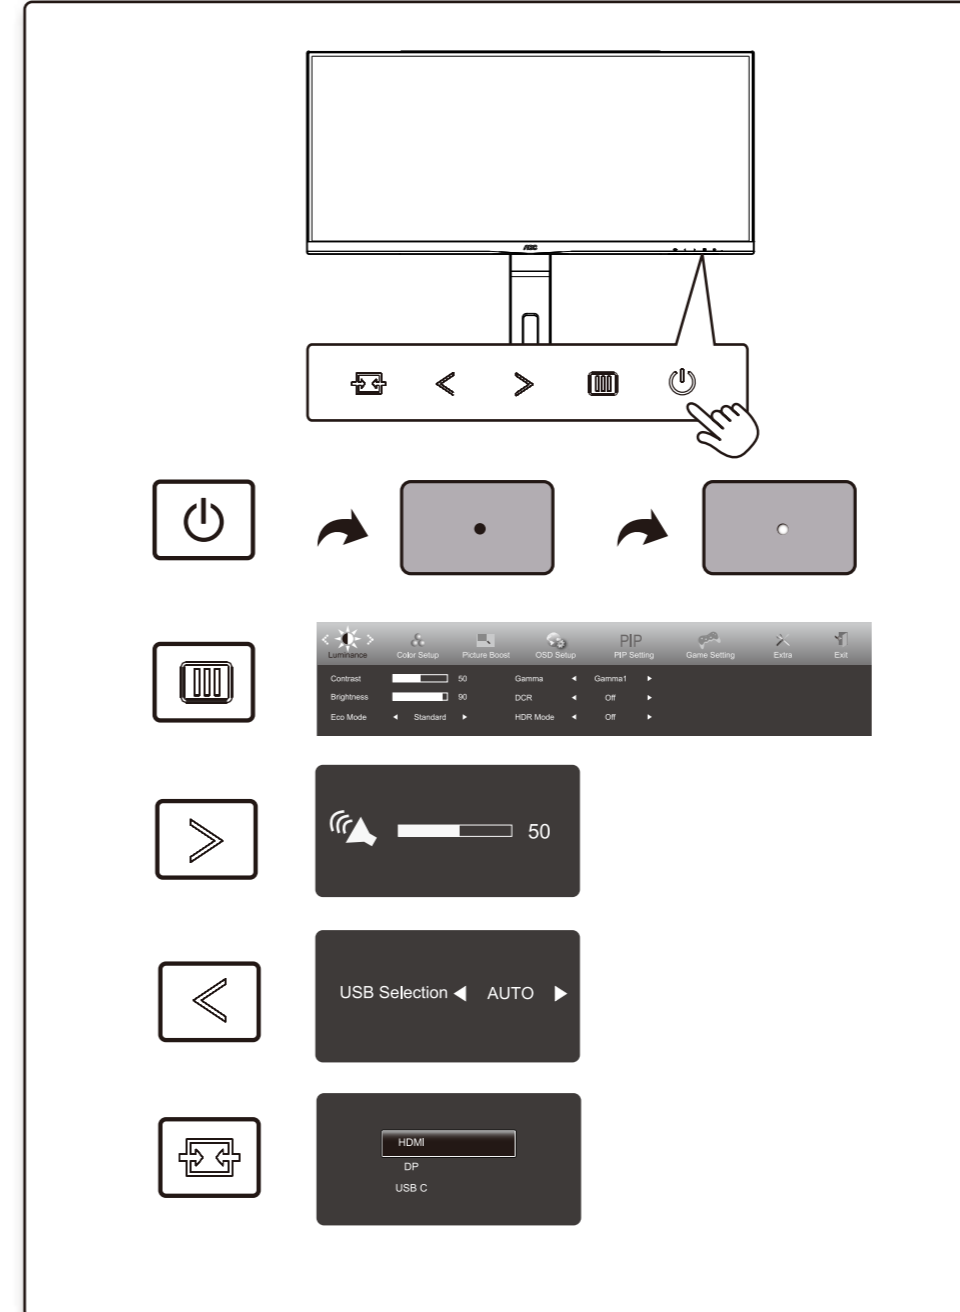

Find your product and get support

AOC

Quick Start
CU34P3CV

www.aoc.com
©2022 AOC.All Rights Reserved

HDMI
HIGH-DEFINITION MULTIMEDIA INTERFACE

*Different according to countries/regions
Display design may differ from that illustrated

1

2

3

4

General Specification

Panel	Model Name	CU34P3CV		
	Driving System	TFT Color LCD		
	Viewable Image Size	86.4cm diagonal(34" Wide Screen)		
	Pixel Pitch	0.23175mm(H) x 0.23175mm(V)		
Others	Horizontal Scan Range	30k-160kHz		
	Horizontal Scan Size(Maximum)	797.22mm		
	Vertical Scan Range	48-100Hz		
	Vertical Scan Size(Maximum)	333.72mm		
	Max Resolution	3440x1440@100Hz(HDMI/DP/USB C)		
	Plug & Play	VESA DDC2B/CI		
	Power Source	100-240V~, 50/60Hz, 2A		
	Power Consumption	Typical (Default Brightness And Contrast)	35W	
		Max. (Brightness =100, Contrast =100)	≤ 180W	
		Standby Mode	≤ 0.5W	
Dimensions(With Stand)	808.3x(482.4-611.0)x275.1mm(WxHxD)			
Net Weight	10.0 kg			
USB C	USB-C	Double-sided Connectable Plug		
	Ultra-HighSpeed	Data And Video Transmission		
	DP	Built-in DP Alt Mode		
	Power Supply	USB PD Version 3.0		
Maximum Power Supply	Up to 65W (5V/3A, 7V/3A, 9V/3A, 10V/3A, 12V/3A, 15V/3A, 20V/3.25A)			
Physical Characteristics	Connector Type	HDMI/DP/USB C/Earphone/RJ45 input/USB Upstream		
	RJ45	Ethernet LAN (10M/100M/1000M)		
	Signal Cable Type	Detachable		
Environmental	Temperature	Operating	0°C~ 40°C	
		Non-Operating	-25°C~55°C	
	Humidity	Operating	10%~85% (Non-Condensing)	
		Non-Operating	5%~93% (Non-Condensing)	
	Altitude	Operating	0~5000m (0~16404ft)	
		Non-Operating	0~12192m (0~40000ft)	