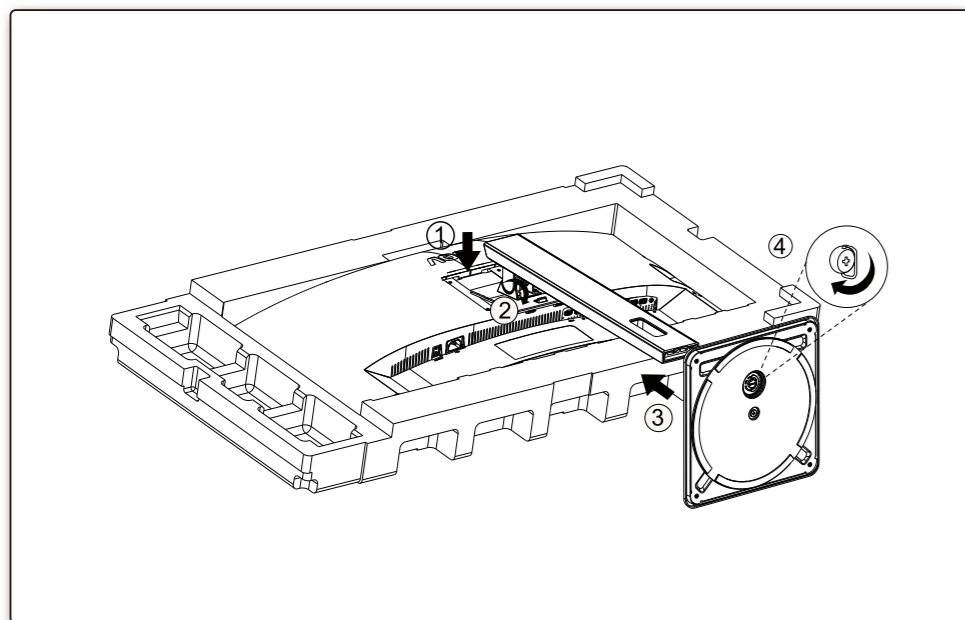

1

2

3

4

General Specification

Panel	Model Name	CU34P3CV		
	Driving System	TFT Color LCD		
	Viewable Image Size	86.4cm diagonal(34" Wide Screen)		
	Pixel Pitch	0.23175mm(H) x 0.23175mm(V)		
Others	Horizontal Scan Range	30k-160kHz		
	Horizontal Scan Size(Maximum)	797.22mm		
	Vertical Scan Range	48-100Hz		
	Vertical Scan Size(Maximum)	333.72mm		
	Max Resolution	3440x1440@100Hz(HDMI/DP/USB C)		
	Plug & Play	VESA DDC2B/CI		
	Power Source	100-240V~, 50/60Hz, 2A		
	Power Consumption	Typical (Default Brightness And Contrast)	35W	
		Max. (Brightness =100, Contrast =100)	≤ 180W	
		Standby Mode	≤ 0.5W	
Dimensions(With Stand)	808.3x(482.4-611.0)x275.1mm(WxHxD)			
Net Weight	10.0 kg			
USB C	USB-C	Double-sided Connectable Plug		
	Ultra-HighSpeed	Data And Video Transmission		
	DP	Built-in DP Alt Mode		
	Power Supply	USB PD Version 3.0		
Maximum Power Supply	Up to 65W (5V/3A, 7V/3A, 9V/3A, 10V/3A, 12V/3A, 15V/3A, 20V/3.25A)			
Physical Characteristics	Connector Type	HDMI/DP/USB C/Earphone/RJ45 input/USB Upstream		
	RJ45	Ethernet LAN (10M/100M/1000M)		
	Signal Cable Type	Detachable		
Environmental	Temperature	Operating	0°C~ 40°C	
		Non-Operating	-25°C~55°C	
	Humidity	Operating	10%~85% (Non-Condensing)	
		Non-Operating	5%~93% (Non-Condensing)	
	Altitude	Operating	0~5000m (0~16404ft)	
		Non-Operating	0~12192m (0~40000ft)	