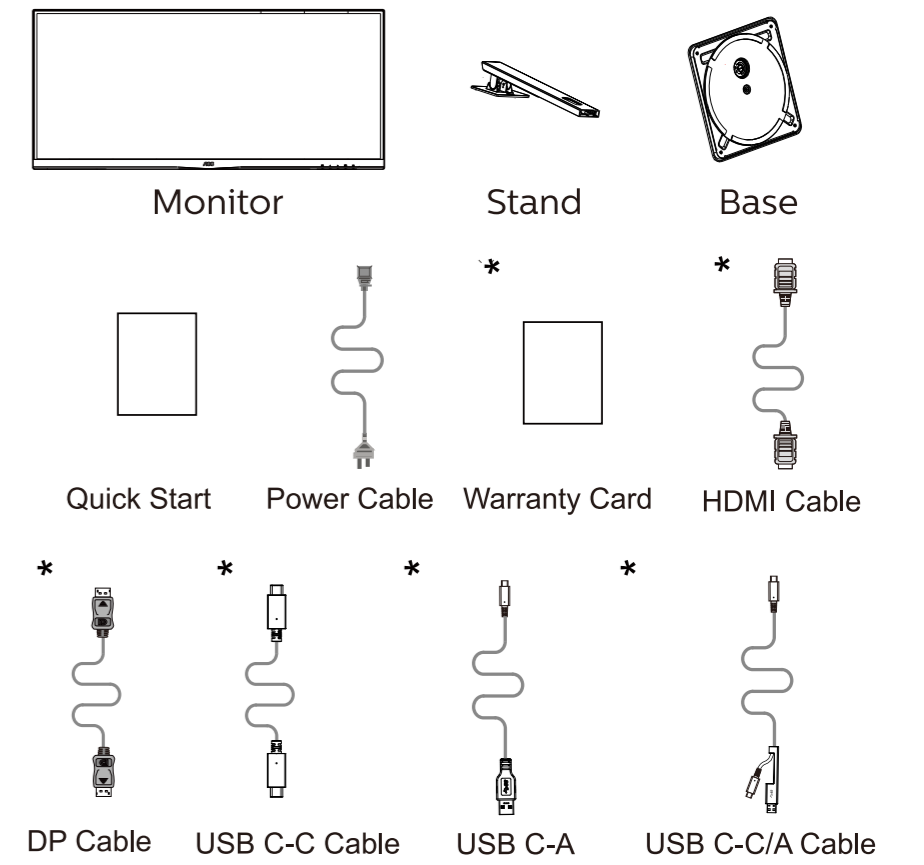

Find your product and get support

AOC

Quick Start
CU34P3CV

www.aoc.com
©2022 AOC.All Rights Reserved

HDMI
HIGH-DEFINITION MULTIMEDIA INTERFACE

*Different according to countries/regions
Display design may differ from that illustrated

1

2

3

4

General Specification

Panel	Model Name	CU34P3CV		
	Driving System	TFT Color LCD		
	Viewable Image Size	86.4cm diagonal(34" Wide Screen)		
	Pixel Pitch	0.23175mm(H) x 0.23175mm(V)		
Others	Horizontal Scan Range	30k-160kHz		
	Horizontal Scan Size(Maximum)	797.22mm		
	Vertical Scan Range	48-100Hz		
	Vertical Scan Size(Maximum)	333.72mm		
	Max Resolution	3440x1440@100Hz(HDMI/DP/USB C)		
	Plug & Play	VESA DDC2B/CI		
	Power Source	100-240V~, 50/60Hz, 2A		
	Power Consumption	Typical (Default Brightness And Contrast)	35W	
		Max. (Brightness =100, Contrast =100)	≤ 180W	
		Standby Mode	≤ 0.5W	
Dimensions(With Stand)	808.3x(482.4-611.0)x275.1mm(WxHxD)			
Net Weight	10.0 kg			
USB C	USB-C	Double-sided Connectable Plug		
	Ultra-HighSpeed	Data And Video Transmission		
	DP	Built-in DP Alt Mode		
	Power Supply	USB PD Version 3.0		
Maximum Power Supply	Up to 65W (5V/3A, 7V/3A, 9V/3A, 10V/3A, 12V/3A, 15V/3A, 20V/3.25A)			
Physical Characteristics	Connector Type	HDMI/DP/USB C/Earphone/RJ45 input/USB Upstream		
	RJ45	Ethernet LAN (10M/100M/1000M)		
	Signal Cable Type	Detachable		
Environmental	Temperature	Operating	0°C~ 40°C	
		Non-Operating	-25°C~55°C	
	Humidity	Operating	10%~85% (Non-Condensing)	
		Non-Operating	5%~93% (Non-Condensing)	
	Altitude	Operating	0~5000m (0~16404ft)	
		Non-Operating	0~12192m (0~40000ft)	