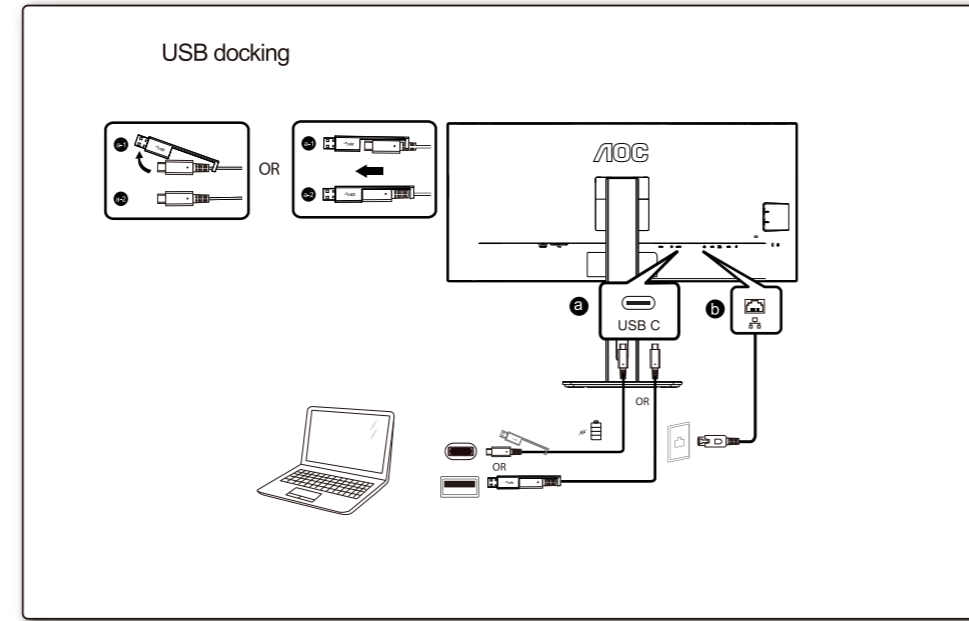

Find your product and get support

AOC

Quick Start
CU34P3CV

www.aoc.com
©2022 AOC.All Rights Reserved

HDMI
HIGH-DEFINITION MULTIMEDIA INTERFACE

*Different according to countries/regions
Display design may differ from that illustrated

1

2

3

4

General Specification

Panel	Model Name	CU34P3CV		
	Driving System	TFT Color LCD		
	Viewable Image Size	86.4cm diagonal(34" Wide Screen)		
	Pixel Pitch	0.23175mm(H) x 0.23175mm(V)		
Others	Horizontal Scan Range	30k-160kHz		
	Horizontal Scan Size(Maximum)	797.22mm		
	Vertical Scan Range	48-100Hz		
	Vertical Scan Size(Maximum)	333.72mm		
	Max Resolution	3440x1440@100Hz(HDMI/DP/USB C)		
	Plug & Play	VESA DDC2B/CI		
	Power Source	100-240V~, 50/60Hz, 2A		
	Power Consumption	Typical (Default Brightness And Contrast)	35W	
		Max. (Brightness =100, Contrast =100)	≤ 180W	
		Standby Mode	≤ 0.5W	
Dimensions(With Stand)	808.3x(482.4-611.0)x275.1mm(WxHxD)			
Net Weight	10.0 kg			
USB C	USB-C	Double-sided Connectable Plug		
	Ultra-HighSpeed	Data And Video Transmission		
	DP	Built-in DP Alt Mode		
	Power Supply	USB PD Version 3.0		
Maximum Power Supply	Up to 65W (5V/3A, 7V/3A, 9V/3A, 10V/3A, 12V/3A, 15V/3A, 20V/3.25A)			
Physical Characteristics	Connector Type	HDMI/DP/USB C/Earphone/RJ45 input/USB Upstream		
	RJ45	Ethernet LAN (10M/100M/1000M)		
	Signal Cable Type	Detachable		
Environmental	Temperature	Operating	0°C~ 40°C	
		Non-Operating	-25°C~55°C	
	Humidity	Operating	10%~85% (Non-Condensing)	
		Non-Operating	5%~93% (Non-Condensing)	
	Altitude	Operating	0~5000m (0~16404ft)	
		Non-Operating	0~12192m (0~40000ft)	