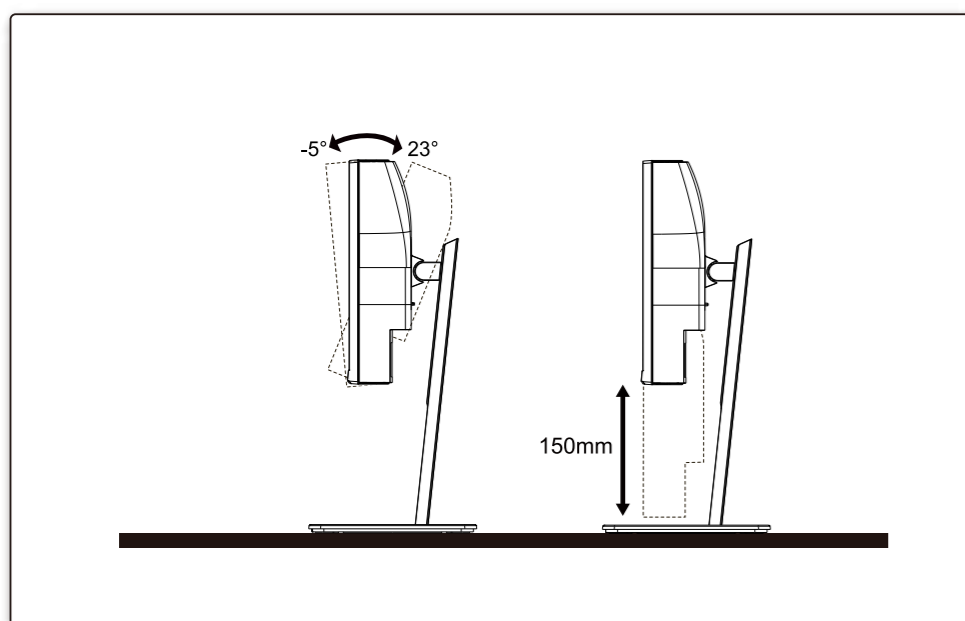

1

2

3

4

General Specification

Panel	Model Name	CU34P3CV		
	Driving System	TFT Color LCD		
	Viewable Image Size	86.4cm diagonal(34" Wide Screen)		
	Pixel Pitch	0.23175mm(H) x 0.23175mm(V)		
Others	Horizontal Scan Range	30k-160kHz		
	Horizontal Scan Size(Maximum)	797.22mm		
	Vertical Scan Range	48-100Hz		
	Vertical Scan Size(Maximum)	333.72mm		
	Max Resolution	3440x1440@100Hz(HDMI/DP/USB C)		
	Plug & Play	VESA DDC2B/CI		
	Power Source	100-240V~, 50/60Hz, 2A		
	Power Consumption	Typical (Default Brightness And Contrast)	35W	
		Max. (Brightness =100, Contrast =100)	≤ 180W	
		Standby Mode	≤ 0.5W	
Dimensions(With Stand)	808.3x(482.4-611.0)x275.1mm(WxHxD)			
Net Weight	10.0 kg			
USB C	USB-C	Double-sided Connectable Plug		
	Ultra-HighSpeed	Data And Video Transmission		
	DP	Built-in DP Alt Mode		
	Power Supply	USB PD Version 3.0		
Maximum Power Supply	Up to 65W (5V/3A, 7V/3A, 9V/3A, 10V/3A, 12V/3A, 15V/3A, 20V/3.25A)			
Physical Characteristics	Connector Type	HDMI/DP/USB C/Earphone/RJ45 input/USB Upstream		
	RJ45	Ethernet LAN (10M/100M/1000M)		
	Signal Cable Type	Detachable		
Environmental	Temperature	Operating	0°C~ 40°C	
		Non-Operating	-25°C~55°C	
	Humidity	Operating	10%~85% (Non-Condensing)	
		Non-Operating	5%~93% (Non-Condensing)	
	Altitude	Operating	0~5000m (0~16404ft)	
		Non-Operating	0~12192m (0~40000ft)	