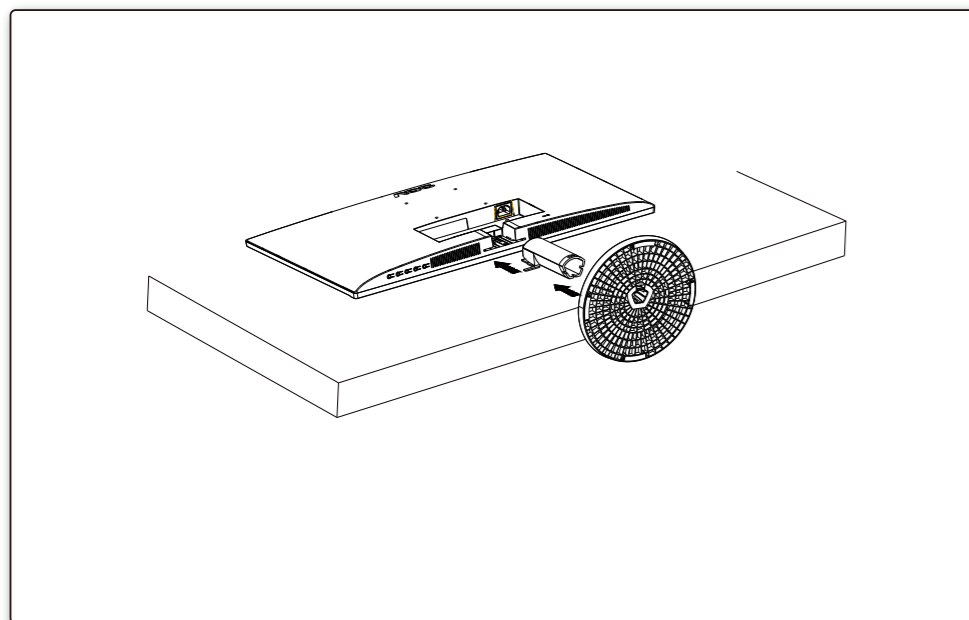

Find your product and get support

AOC

Quick Start Guide

27B3HA2

www.aoc.com
©2023 AOC.All Rights Reserved

*Different according to countries/regions
Display design may differ from that illustrated

1

2

3

4

General Specification

Panel	Model Name	27B3HA2	
	Driving System	TFT Color LCD	
	Viewable Image Size	68.6cm diagonal (27" Wide Screen)	
	Pixel Pitch	0.3114mm(H) x 0.3114mm(V)	
Others	Horizontal Scan Range	30k~115kHz	
	Horizontal Scan Size(Maximum)	597.888mm	
	Vertical Scan Range	48-100Hz	
	Vertical Scan Size(Maximum)	336.312mm	
	Max Resolution	1920x1080@60Hz (D-SUB) 1920x1080@100Hz (HDMI)	
	Plug & Play	VESA DDC2B/CI	
	Power Source	100-240V~ 50/60Hz 1.5A	
Power Consumption	Typical (default brightness and contrast)	23W	
	Max. (brightness =100, contrast =100)	≤ 35W	
	Standby mode	≤ 0.5W	
Dimensions(with stand)	616.6x452.9x229.5mm (WxHxD)		
Net Weight	3.98kg		
Physical Characteristics	Connector Type	HDMI/D-Sub/Earphone out	
	Signal Cable Type	Detachable	
	Built-In Speaker	2Wx2	
Environmental	Temperature	Operating	0°C~40°C
		Non-Operating	-25°C~55°C
	Humidity	Operating	10%~85% (non-condensing)
		Non-Operating	5%~93% (non-condensing)
Altitude	Operating	0m~5000m (0~ 16404ft)	
	Non-Operating	0m~12192m (0~ 40000ft)	