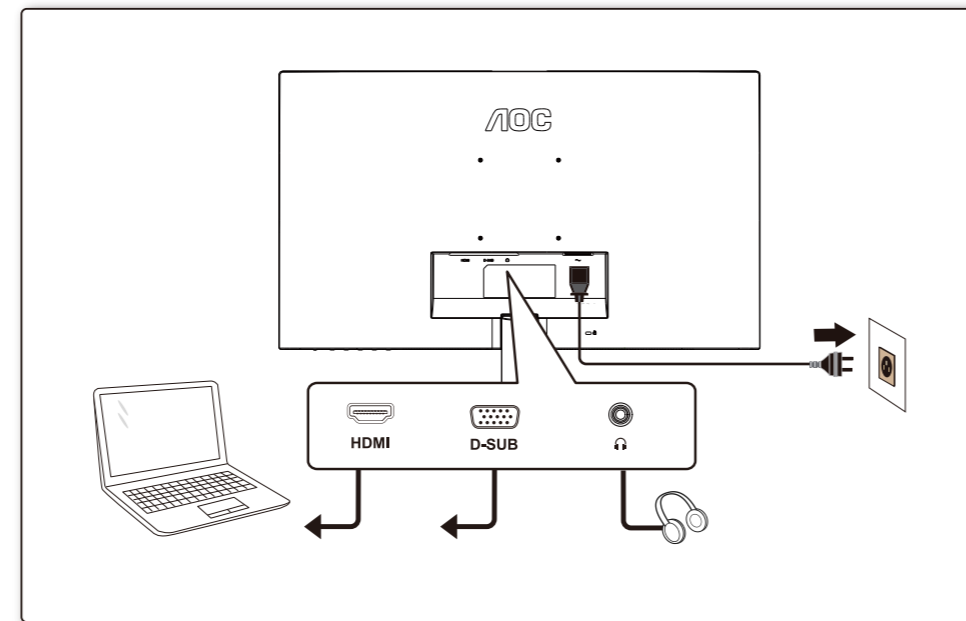

Find your product and get support

AOC

Quick Start Guide

27B3HA2

www.aoc.com
©2023 AOC.All Rights Reserved

*Different according to countries/regions
Display design may differ from that illustrated

1

2

3

4

General Specification

Panel	Model Name	27B3HA2	
	Driving System	TFT Color LCD	
	Viewable Image Size	68.6cm diagonal (27" Wide Screen)	
	Pixel Pitch	0.3114mm(H) x 0.3114mm(V)	
Others	Horizontal Scan Range	30k~115kHz	
	Horizontal Scan Size(Maximum)	597.888mm	
	Vertical Scan Range	48-100Hz	
	Vertical Scan Size(Maximum)	336.312mm	
	Max Resolution	1920x1080@60Hz (D-SUB) 1920x1080@100Hz (HDMI)	
	Plug & Play	VESA DDC2B/CI	
	Power Source	100-240V~ 50/60Hz 1.5A	
Power Consumption	Typical (default brightness and contrast)	23W	
	Max. (brightness =100, contrast =100)	≤ 35W	
	Standby mode	≤ 0.5W	
Dimensions(with stand)	616.6x452.9x229.5mm (WxHxD)		
Net Weight	3.98kg		
Physical Characteristics	Connector Type	HDMI/D-Sub/Earphone out	
	Signal Cable Type	Detachable	
	Built-In Speaker	2Wx2	
Environmental	Temperature	Operating	0°C~40°C
		Non-Operating	-25°C~55°C
	Humidity	Operating	10%~85% (non-condensing)
		Non-Operating	5%~93% (non-condensing)
Altitude	Operating	0m~5000m (0~ 16404ft)	
	Non-Operating	0m~12192m (0~ 40000ft)	