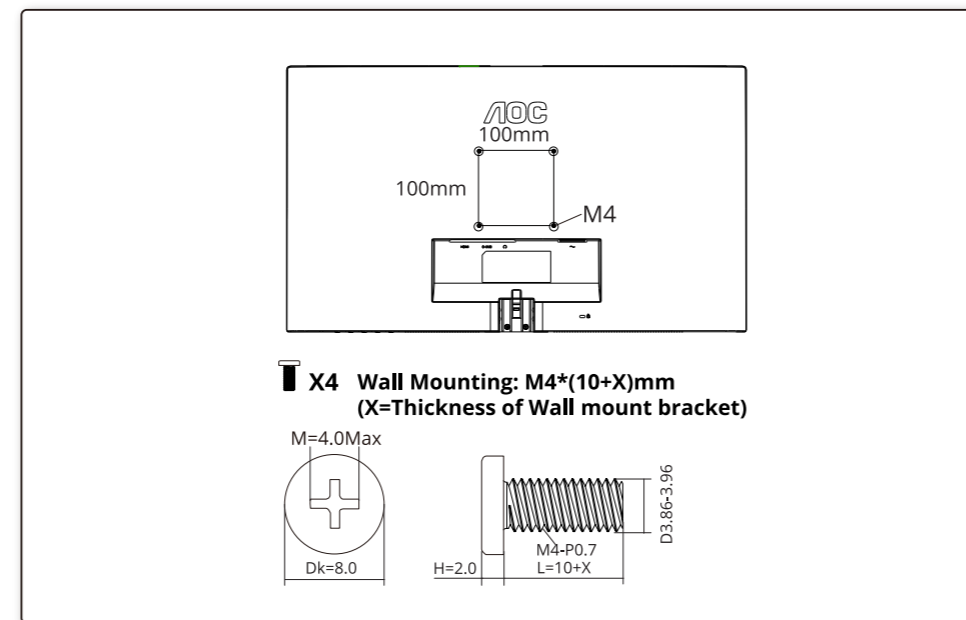

3

4

General Specification

Panel	Model Name	27B3HA2	
	Driving System	TFT Color LCD	
	Viewable Image Size	68.6cm diagonal (27" Wide Screen)	
	Pixel Pitch	0.3114mm(H) x 0.3114mm(V)	
Others	Horizontal Scan Range	30k~115kHz	
	Horizontal Scan Size(Maximum)	597.888mm	
	Vertical Scan Range	48-100Hz	
	Vertical Scan Size(Maximum)	336.312mm	
	Max Resolution	1920x1080@60Hz (D-SUB) 1920x1080@100Hz (HDMI)	
	Plug & Play	VESA DDC2B/CI	
	Power Source	100-240V~ 50/60Hz 1.5A	
Power Consumption	Typical (default brightness and contrast)	23W	
	Max. (brightness =100, contrast =100)	≤ 35W	
	Standby mode	≤ 0.5W	
Dimensions(with stand)	616.6x452.9x229.5mm (WxHxD)		
Net Weight	3.98kg		
Physical Characteristics	Connector Type	HDMI/D-Sub/Earphone out	
	Signal Cable Type	Detachable	
	Built-In Speaker	2Wx2	
Environmental	Temperature	Operating	0°C~40°C
		Non-Operating	-25°C~55°C
	Humidity	Operating	10%~85% (non-condensing)
		Non-Operating	5%~93% (non-condensing)
Altitude	Operating	0m~5000m (0~ 16404ft)	
	Non-Operating	0m~12192m (0~ 40000ft)	