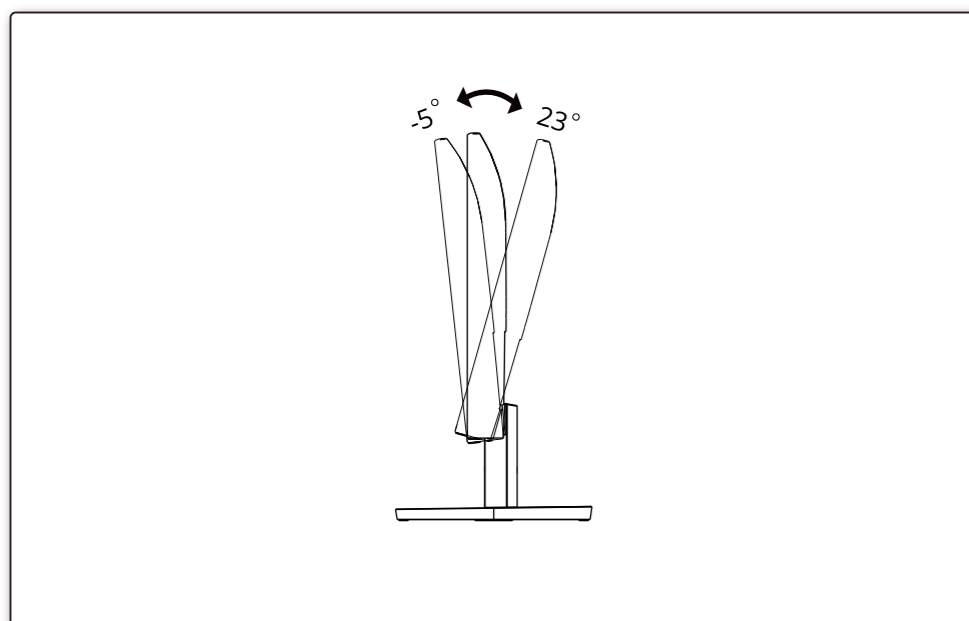

*Different according to countries/regions
Display design may differ from that illustrated

1