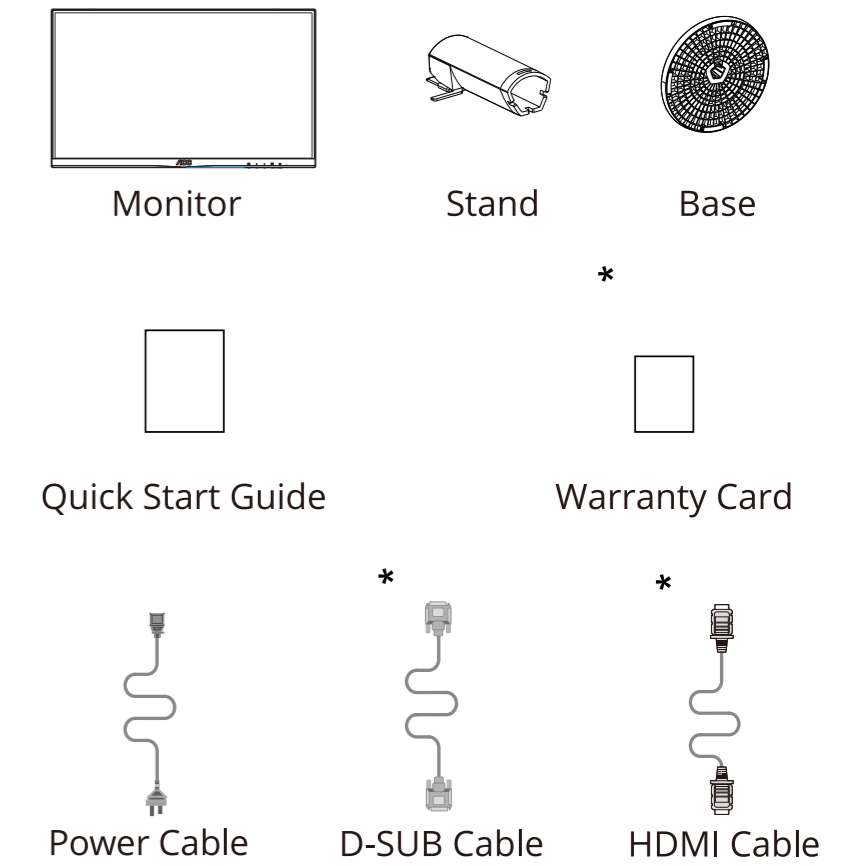

Find your product and get support

AOC

Quick Start Guide

27B3HA2

www.aoc.com
©2023 AOC.All Rights Reserved

*Different according to countries/regions
Display design may differ from that illustrated

1

2

3

4

General Specification

Panel	Model Name	27B3HA2	
	Driving System	TFT Color LCD	
	Viewable Image Size	68.6cm diagonal (27" Wide Screen)	
	Pixel Pitch	0.3114mm(H) x 0.3114mm(V)	
Others	Horizontal Scan Range	30k~115kHz	
	Horizontal Scan Size(Maximum)	597.888mm	
	Vertical Scan Range	48-100Hz	
	Vertical Scan Size(Maximum)	336.312mm	
	Max Resolution	1920x1080@60Hz (D-SUB) 1920x1080@100Hz (HDMI)	
	Plug & Play	VESA DDC2B/CI	
	Power Source	100-240V~ 50/60Hz 1.5A	
Power Consumption	Typical (default brightness and contrast)	23W	
	Max. (brightness =100, contrast =100)	≤ 35W	
	Standby mode	≤ 0.5W	
Dimensions(with stand)	616.6x452.9x229.5mm (WxHxD)		
Net Weight	3.98kg		
Physical Characteristics	Connector Type	HDMI/D-Sub/Earphone out	
	Signal Cable Type	Detachable	
	Built-In Speaker	2Wx2	
Environmental	Temperature	Operating	0°C~40°C
		Non-Operating	-25°C~55°C
	Humidity	Operating	10%~85% (non-condensing)
		Non-Operating	5%~93% (non-condensing)
Altitude	Operating	0m~5000m (0~ 16404ft)	
	Non-Operating	0m~12192m (0~ 40000ft)	