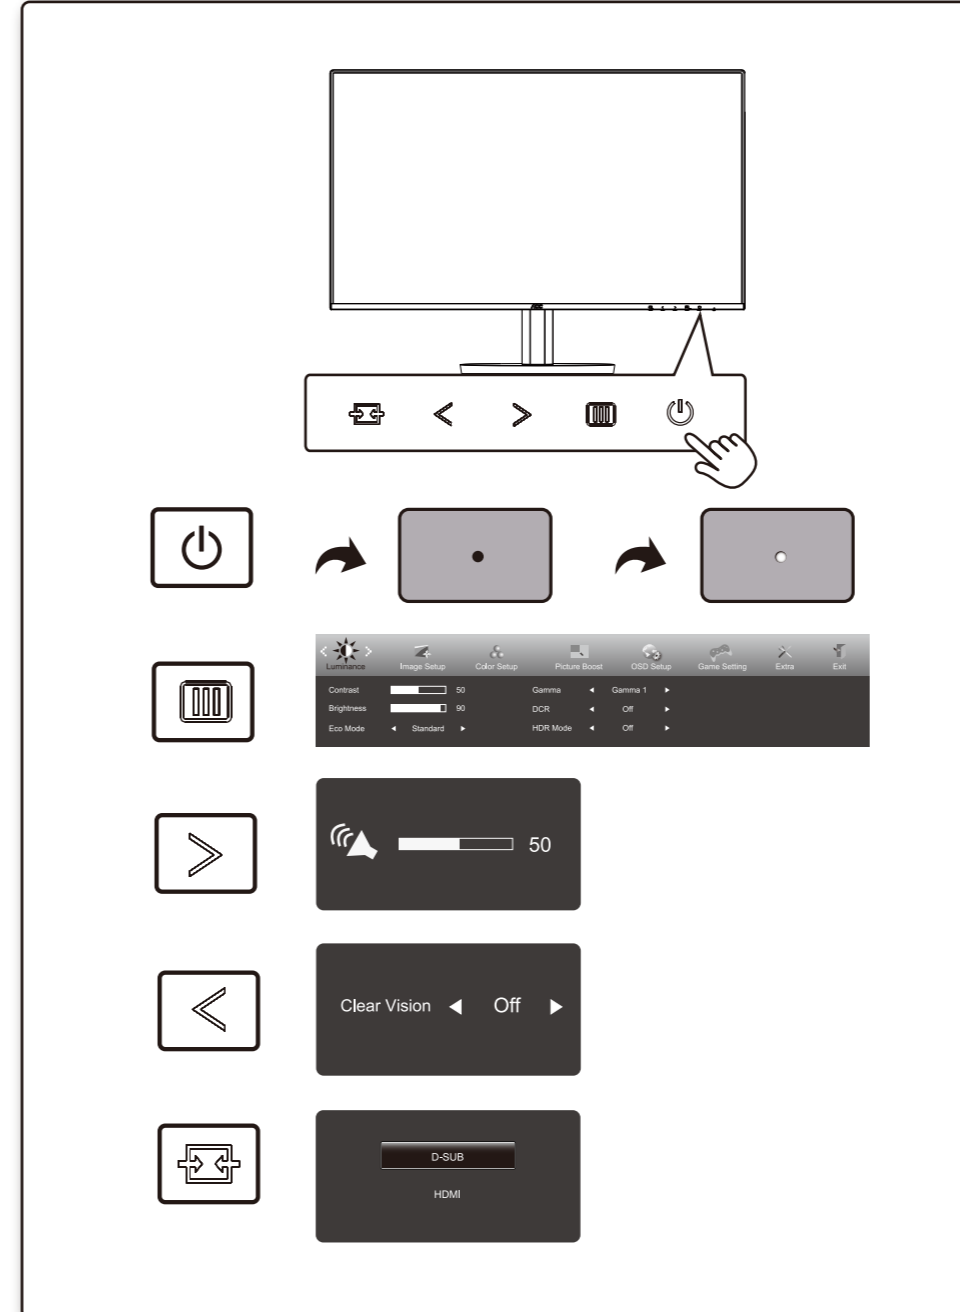

Find your product and get support

AOC

Quick Start Guide

27B3HA2

www.aoc.com
©2023 AOC.All Rights Reserved

*Different according to countries/regions
Display design may differ from that illustrated

1

2

3

4

General Specification

Panel	Model Name	27B3HA2	
	Driving System	TFT Color LCD	
	Viewable Image Size	68.6cm diagonal (27" Wide Screen)	
	Pixel Pitch	0.3114mm(H) x 0.3114mm(V)	
Others	Horizontal Scan Range	30k~115kHz	
	Horizontal Scan Size(Maximum)	597.888mm	
	Vertical Scan Range	48-100Hz	
	Vertical Scan Size(Maximum)	336.312mm	
	Max Resolution	1920x1080@60Hz (D-SUB) 1920x1080@100Hz (HDMI)	
	Plug & Play	VESA DDC2B/CI	
	Power Source	100-240V~ 50/60Hz 1.5A	
Power Consumption	Typical (default brightness and contrast)	23W	
	Max. (brightness =100, contrast =100)	≤ 35W	
	Standby mode	≤ 0.5W	
Dimensions(with stand)	616.6x452.9x229.5mm (WxHxD)		
Net Weight	3.98kg		
Physical Characteristics	Connector Type	HDMI/D-Sub/Earphone out	
	Signal Cable Type	Detachable	
	Built-In Speaker	2Wx2	
Environmental	Temperature	Operating	0°C~40°C
		Non-Operating	-25°C~55°C
	Humidity	Operating	10%~85% (non-condensing)
		Non-Operating	5%~93% (non-condensing)
Altitude	Operating	0m~5000m (0~ 16404ft)	
	Non-Operating	0m~12192m (0~ 40000ft)	