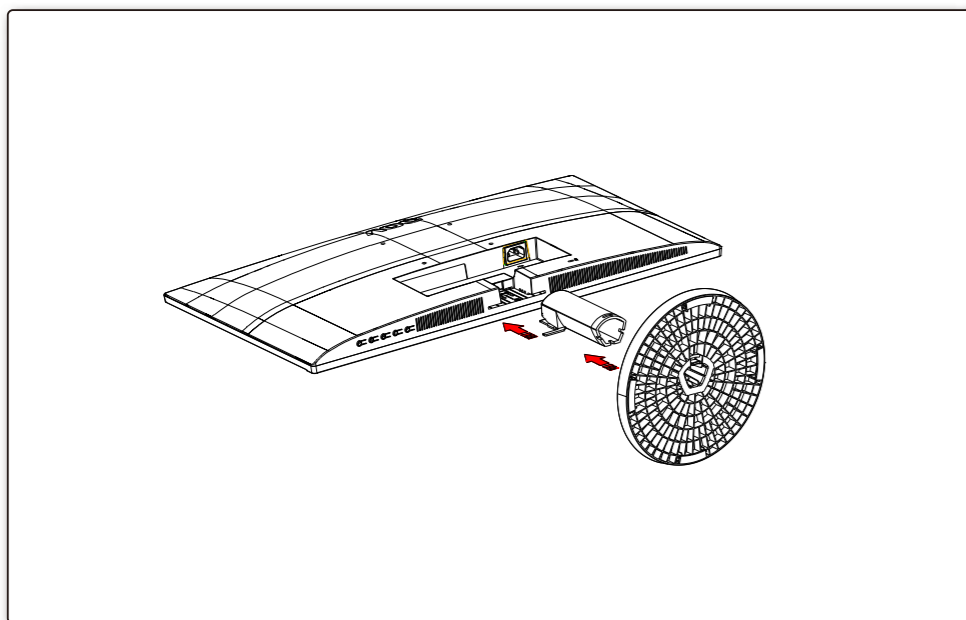

*Different according to countries/regions
Display design may differ from that illustrated

1