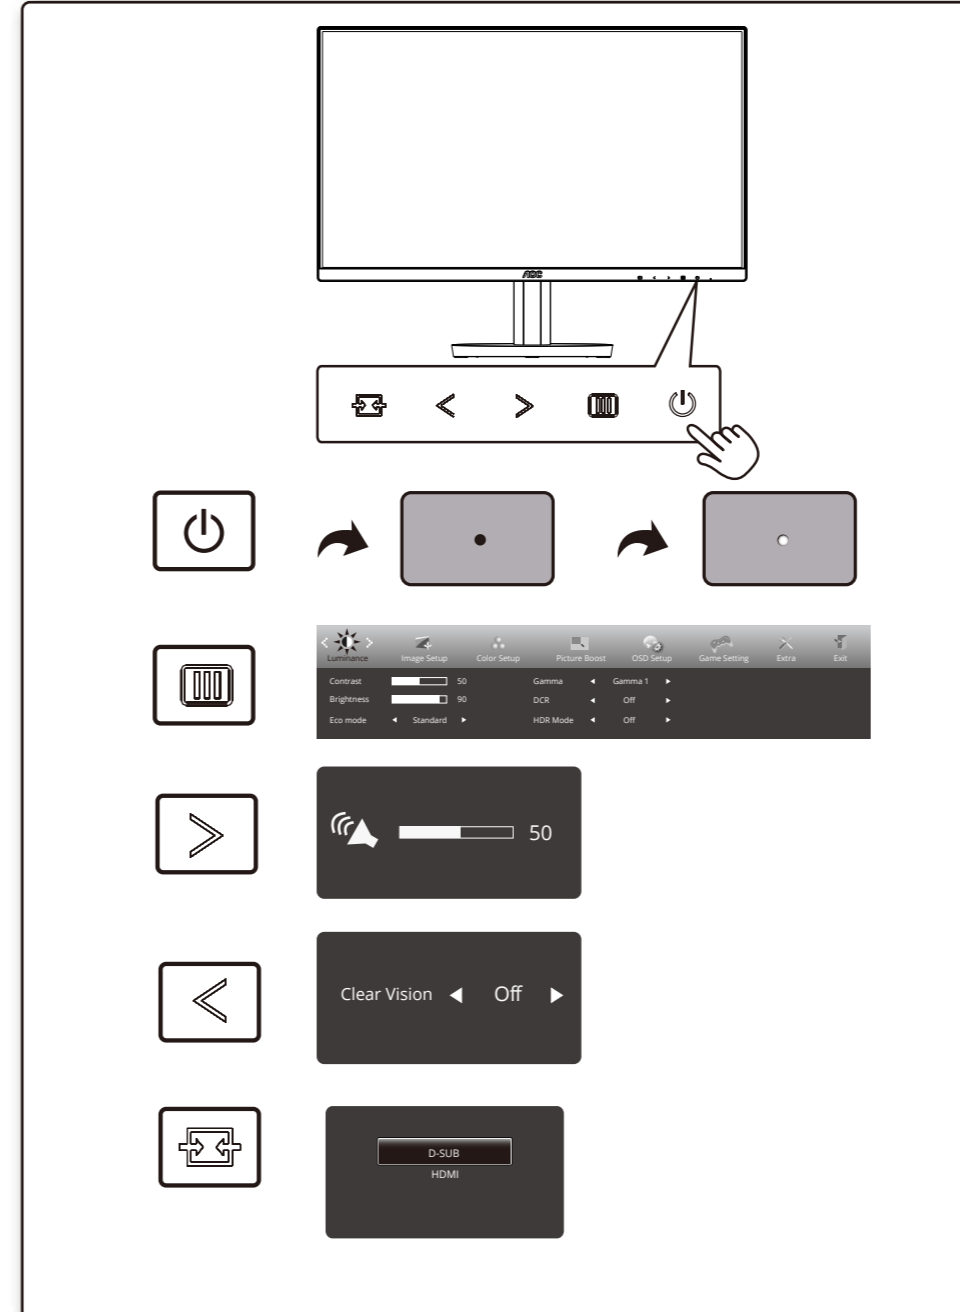

Find your product and get support

AOC

Quick Start Guide

24B3HA2

www.aoc.com
©2023 AOC. All Rights Reserved

*Different according to countries/regions
Display design may differ from that illustrated

1

2

3

4

General Specification

Panel	Model Name	24B3HA2		
	Driving System	TFT Color LCD		
	Viewable Image Size	60.5cm Diagonal(23.8" Wide Screen)		
	Pixel Pitch	0.2745(H)mm x 0.2745(V)mm		
Others	Horizontal Scan Range	30k-115kHz		
	Horizontal Scan Size(Maximum)	527.04mm		
	Vertical Scan Range	48-100Hz		
	Vertical Scan Size(Maximum)	296.46mm		
	Max Resolution	1920x1080@60Hz(D-SUB) 1920x1080@100Hz(HDMI)		
	Plug & Play	VESA DDC2B/CI		
	Power Source	100-240V~, 50/60Hz, 1.5A		
	Power Consumption	Typical (Default Brightness And Contrast)	20W	
		Max. (Brightness =100, Contrast =100)	≤ 32W	
		Standby Mode	≤ 0.5W	
	Dimensions(with stand)	542.4x412.1x202.3mm(WxHxD)		
	Net Weight	2.97kg		
Physical Characteristics	Connector Type	D-Sub/ HDMI/ Earphone Out		
	Signal Cable Type	Detachable		
	Built-In Speaker	2Wx2		
Environmental	Temperature	Operating	0°C~ 40° C	
		Non-Operating	-25°C~ 55°C	
	Humidity	Operating	10% ~ 85% (non-condensing)	
		Non-Operating	5% ~ 93% (non-condensing)	
	Altitude	Operating	0m~ 5000m (0~ 16404ft)	
		Non-Operating	0m~ 12192m (0~ 40000ft)	