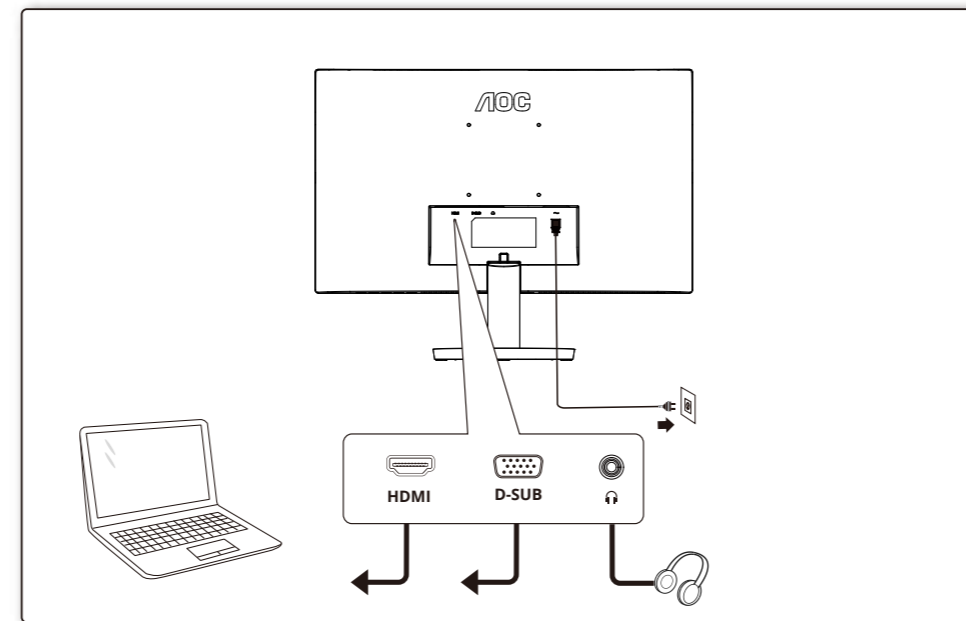

3

4

General Specification

Panel	Model Name	24B3HA2		
	Driving System	TFT Color LCD		
	Viewable Image Size	60.5cm Diagonal(23.8" Wide Screen)		
	Pixel Pitch	0.2745(H)mm x 0.2745(V)mm		
Others	Horizontal Scan Range	30k-115kHz		
	Horizontal Scan Size(Maximum)	527.04mm		
	Vertical Scan Range	48-100Hz		
	Vertical Scan Size(Maximum)	296.46mm		
	Max Resolution	1920x1080@60Hz(D-SUB) 1920x1080@100Hz(HDMI)		
	Plug & Play	VESA DDC2B/CI		
	Power Source	100-240V~, 50/60Hz, 1.5A		
	Power Consumption	Typical (Default Brightness And Contrast)	20W	
		Max. (Brightness =100, Contrast =100)	≤ 32W	
		Standby Mode	≤ 0.5W	
	Dimensions(with stand)	542.4x412.1x202.3mm(WxHxD)		
	Net Weight	2.97kg		
Physical Characteristics	Connector Type	D-Sub/ HDMI/ Earphone Out		
	Signal Cable Type	Detachable		
	Built-In Speaker	2Wx2		
Environmental	Temperature	Operating	0°C~ 40° C	
		Non-Operating	-25°C~ 55°C	
	Humidity	Operating	10% ~ 85% (non-condensing)	
		Non-Operating	5% ~ 93% (non-condensing)	
	Altitude	Operating	0m~ 5000m (0~ 16404ft)	
		Non-Operating	0m~ 12192m (0~ 40000ft)	