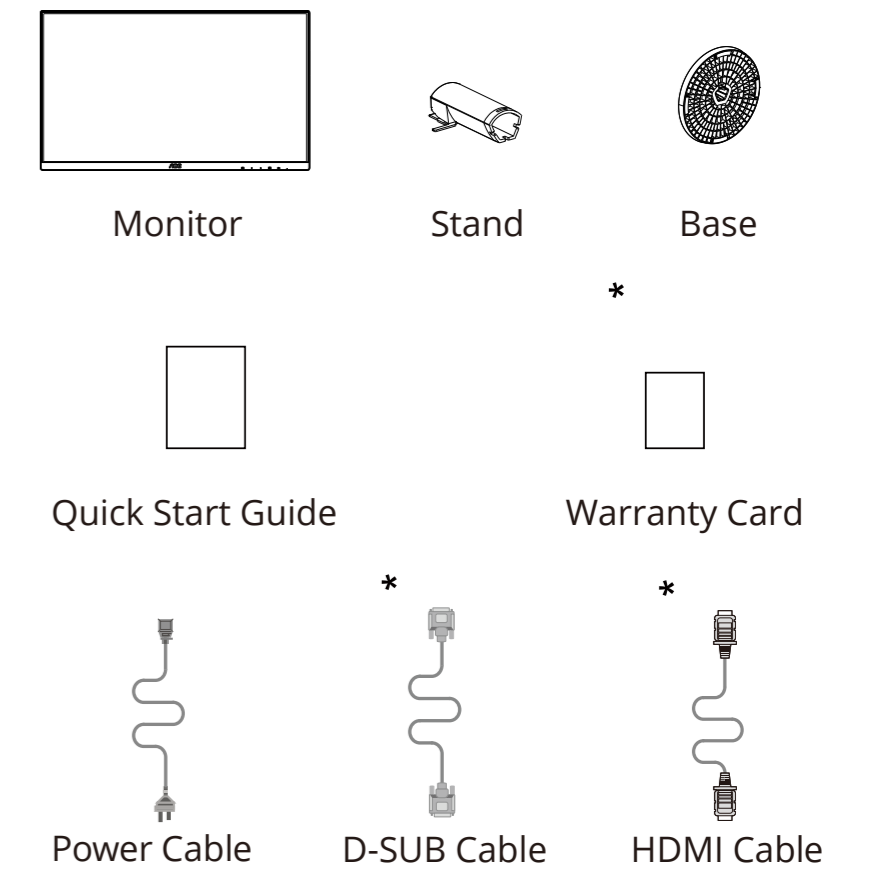

Find your product and get support

AOC

Quick Start Guide

24B3HA2

www.aoc.com
©2023 AOC. All Rights Reserved

*Different according to countries/regions
Display design may differ from that illustrated

1

2

3

4

General Specification

Panel	Model Name	24B3HA2		
	Driving System	TFT Color LCD		
	Viewable Image Size	60.5cm Diagonal(23.8" Wide Screen)		
	Pixel Pitch	0.2745(H)mm x 0.2745(V)mm		
Others	Horizontal Scan Range	30k-115kHz		
	Horizontal Scan Size(Maximum)	527.04mm		
	Vertical Scan Range	48-100Hz		
	Vertical Scan Size(Maximum)	296.46mm		
	Max Resolution	1920x1080@60Hz(D-SUB) 1920x1080@100Hz(HDMI)		
	Plug & Play	VESA DDC2B/CI		
	Power Source	100-240V~, 50/60Hz, 1.5A		
	Power Consumption	Typical (Default Brightness And Contrast)	20W	
		Max. (Brightness =100, Contrast =100)	≤ 32W	
		Standby Mode	≤ 0.5W	
	Dimensions(with stand)	542.4x412.1x202.3mm(WxHxD)		
	Net Weight	2.97kg		
Physical Characteristics	Connector Type	D-Sub/ HDMI/ Earphone Out		
	Signal Cable Type	Detachable		
	Built-In Speaker	2Wx2		
Environmental	Temperature	Operating	0°C~ 40° C	
		Non-Operating	-25°C~ 55°C	
	Humidity	Operating	10% ~ 85% (non-condensing)	
		Non-Operating	5% ~ 93% (non-condensing)	
	Altitude	Operating	0m~ 5000m (0~ 16404ft)	
		Non-Operating	0m~ 12192m (0~ 40000ft)	