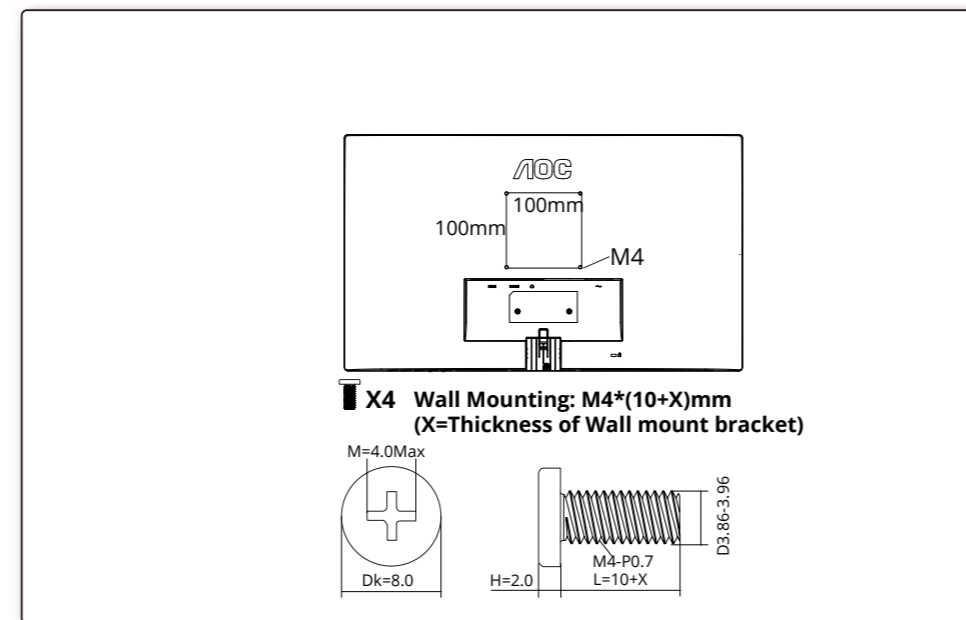

3

4

General Specification

Panel	Model Name	24B3HA2		
	Driving System	TFT Color LCD		
	Viewable Image Size	60.5cm Diagonal(23.8" Wide Screen)		
	Pixel Pitch	0.2745(H)mm x 0.2745(V)mm		
Others	Horizontal Scan Range	30k-115kHz		
	Horizontal Scan Size(Maximum)	527.04mm		
	Vertical Scan Range	48-100Hz		
	Vertical Scan Size(Maximum)	296.46mm		
	Max Resolution	1920x1080@60Hz(D-SUB) 1920x1080@100Hz(HDMI)		
	Plug & Play	VESA DDC2B/CI		
	Power Source	100-240V~, 50/60Hz, 1.5A		
	Power Consumption	Typical (Default Brightness And Contrast)	20W	
		Max. (Brightness =100, Contrast =100)	≤ 32W	
		Standby Mode	≤ 0.5W	
	Dimensions(with stand)	542.4x412.1x202.3mm(WxHxD)		
	Net Weight	2.97kg		
Physical Characteristics	Connector Type	D-Sub/ HDMI/ Earphone Out		
	Signal Cable Type	Detachable		
	Built-In Speaker	2Wx2		
Environmental	Temperature	Operating	0°C~ 40° C	
		Non-Operating	-25°C~ 55°C	
	Humidity	Operating	10% ~ 85% (non-condensing)	
		Non-Operating	5% ~ 93% (non-condensing)	
	Altitude	Operating	0m~ 5000m (0~ 16404ft)	
		Non-Operating	0m~ 12192m (0~ 40000ft)	