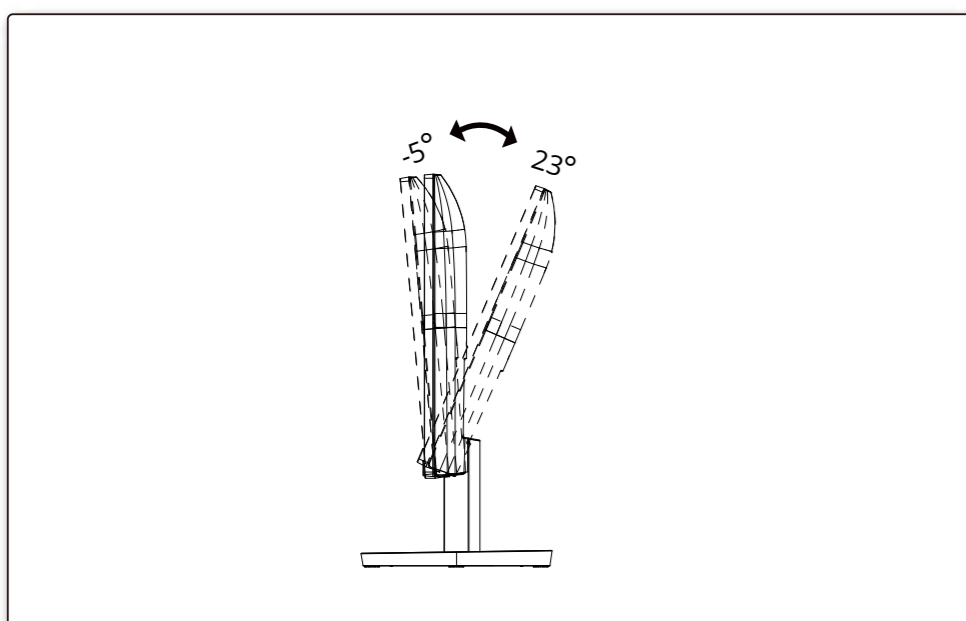

*Different according to countries/regions
Display design may differ from that illustrated

1