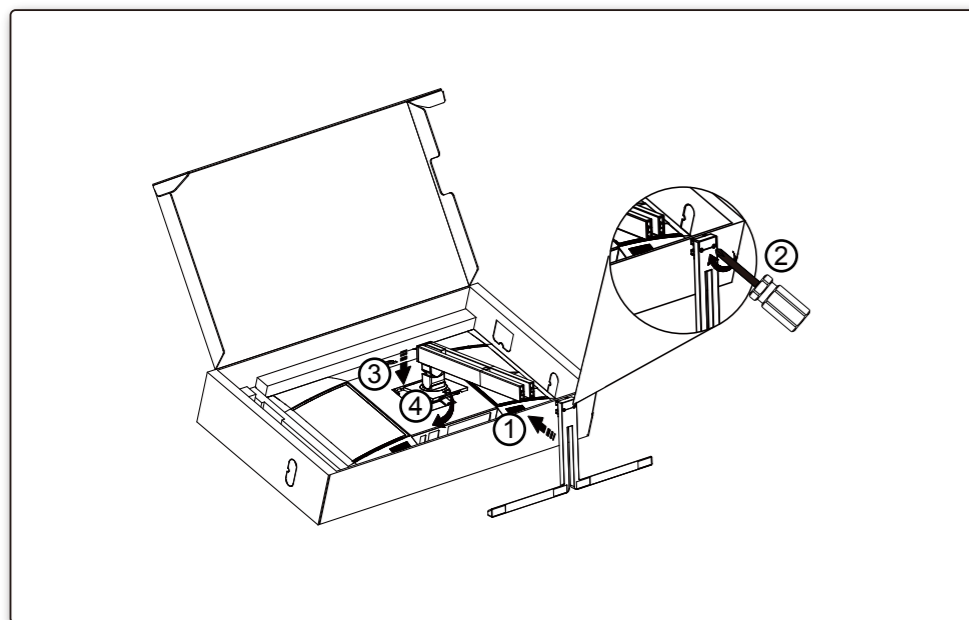

1

2

3

4

General Specification

Panel	Model Name	U32U3CV	
	Driving System	TFT Color LCD	
	Viewable Image Size	80.0cm diagonal (31.5" Wide Screen)	
	Pixel Pitch	0.18159mm(H) x 0.18159mm(V)	
Others	Horizontal Scan Range	30k-140kHz	
	Horizontal Scan Size(Maximum)	697.3mm	
	Vertical Scan Range	23-75Hz	
	Vertical Scan Size(Maximum)	392.2mm	
	Max Resolution	3840x2160@60Hz	
	Plug & Play	VESA DDC2B/CI	
	Power Source	100-240V~ 50/60Hz 3.0A	
Power Consumption	Typical (default brightness and contrast)	46W	
	Max. (brightness =100, contrast =100)	≤ 215W	
	Standby mode	≤ 0.3W	
Dimensions(with stand)	714.4x(459.3-609.3)x258.6mm (WxHxD)		
Net Weight	8.46kg		
Physical Characteristics	Connector Type	HDMIx2, DisplayPort, RJ-45, Earphone, USB C1: Video,PD 96W USB C2: Upstream USB C (Side): Power supply up to 15W USB-Ax4 (include 1 fast charge)	
	Signal Cable Type	Detachable	
	Built-In Speaker	3Wx2	
Environmental	Temperature	Operating	0°C-40°C
		Non-Operating	-25°C-55°C
	Humidity	Operating	10%-85% (Non-Condensing)
		Non-Operating	5%-93% (Non-Condensing)
Altitude	Operating	0m-5000m (0ft-16404ft)	
	Non-Operating	0m-12192m (0ft-40000ft)	