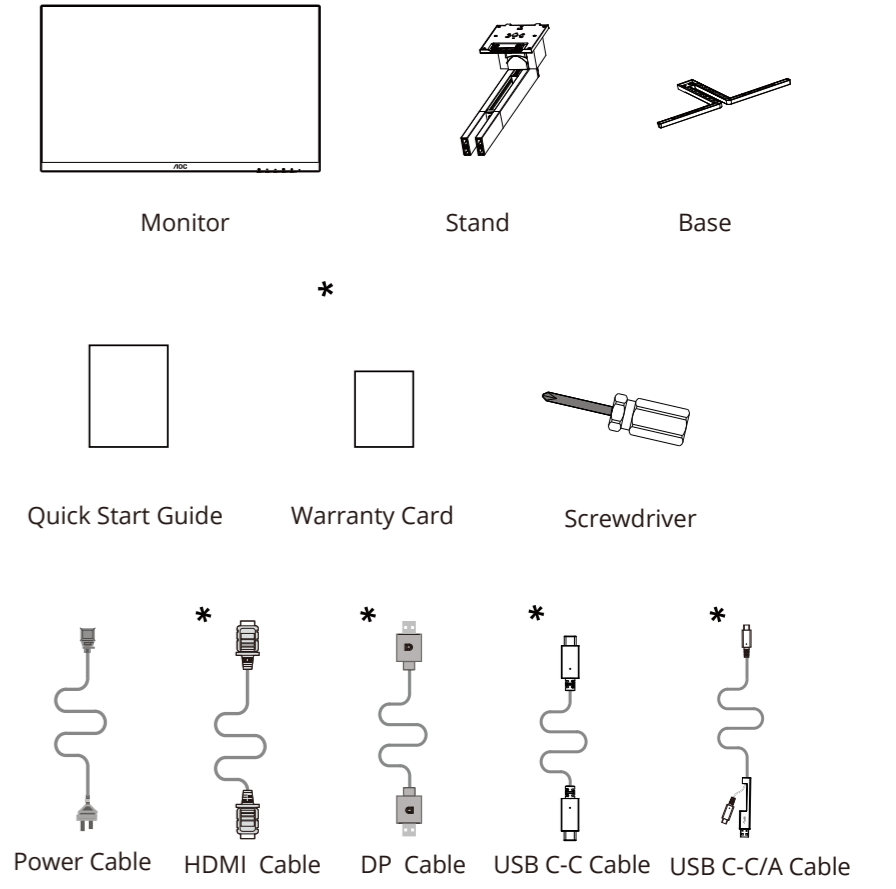

Find your product and get support

Product information for EU/UK Energy

QUICK START GUIDE

U32U3CV
MONITOR

AOC.COM
©2024 AOC. All rights reserved.

*Different according to countries/regions
Display design may differ from that illustrated

1

2

3

4

General Specification

Panel	Model Name	U32U3CV	
	Driving System	TFT Color LCD	
	Viewable Image Size	80.0cm diagonal (31.5" Wide Screen)	
	Pixel Pitch	0.18159mm(H) x 0.18159mm(V)	
Others	Horizontal Scan Range	30k-140kHz	
	Horizontal Scan Size(Maximum)	697.3mm	
	Vertical Scan Range	23-75Hz	
	Vertical Scan Size(Maximum)	392.2mm	
	Max Resolution	3840x2160@60Hz	
	Plug & Play	VESA DDC2B/CI	
	Power Source	100-240V~ 50/60Hz 3.0A	
Power Consumption	Typical (default brightness and contrast)	46W	
	Max. (brightness =100, contrast =100)	≤ 215W	
	Standby mode	≤ 0.3W	
Dimensions(with stand)	714.4x(459.3-609.3)x258.6mm (WxHxD)		
Net Weight	8.46kg		
Physical Characteristics	Connector Type	HDMIx2, DisplayPort, RJ-45, Earphone, USB C1: Video,PD 96W USB C2: Upstream USB C (Side): Power supply up to 15W USB-Ax4 (include 1 fast charge)	
	Signal Cable Type	Detachable	
	Built-In Speaker	3Wx2	
Environmental	Temperature	Operating	0°C-40°C
		Non-Operating	-25°C-55°C
	Humidity	Operating	10%-85% (Non-Condensing)
		Non-Operating	5%-93% (Non-Condensing)
Altitude	Operating	0m-5000m (0ft-16404ft)	
	Non-Operating	0m-12192m (0ft-40000ft)	