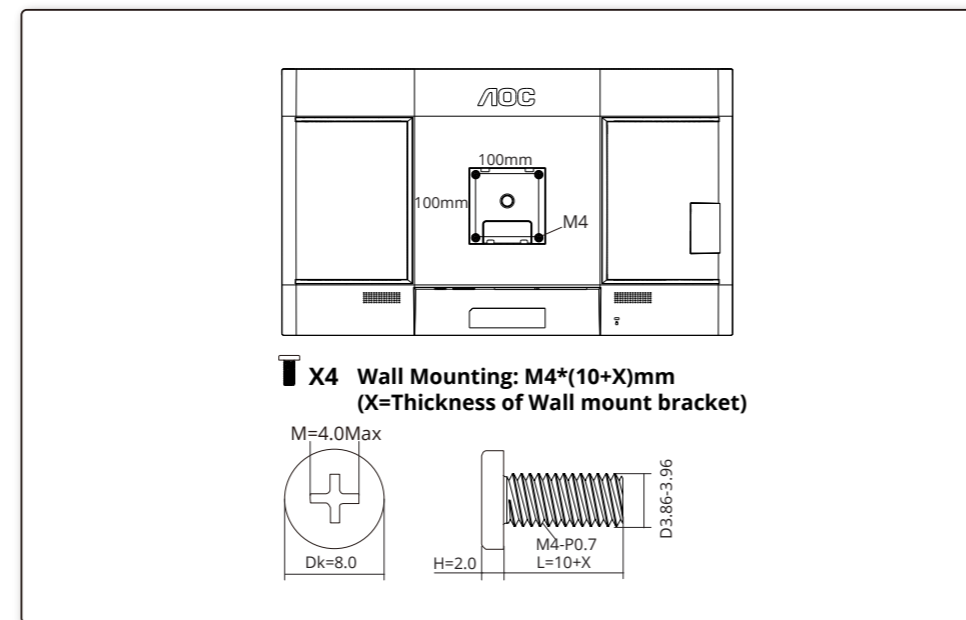

1

2

3

4

General Specification

Panel	Model Name	U32U3CV	
	Driving System	TFT Color LCD	
	Viewable Image Size	80.0cm diagonal (31.5" Wide Screen)	
	Pixel Pitch	0.18159mm(H) x 0.18159mm(V)	
Others	Horizontal Scan Range	30k-140kHz	
	Horizontal Scan Size(Maximum)	697.3mm	
	Vertical Scan Range	23-75Hz	
	Vertical Scan Size(Maximum)	392.2mm	
	Max Resolution	3840x2160@60Hz	
	Plug & Play	VESA DDC2B/CI	
	Power Source	100-240V~ 50/60Hz 3.0A	
Power Consumption	Typical (default brightness and contrast)	46W	
	Max. (brightness =100, contrast =100)	≤ 215W	
	Standby mode	≤ 0.3W	
Dimensions(with stand)	714.4x(459.3-609.3)x258.6mm (WxHxD)		
Net Weight	8.46kg		
Physical Characteristics	Connector Type	HDMIx2, DisplayPort, RJ-45, Earphone, USB C1: Video,PD 96W USB C2: Upstream USB C (Side): Power supply up to 15W USB-Ax4 (include 1 fast charge)	
	Signal Cable Type	Detachable	
	Built-In Speaker	3Wx2	
Environmental	Temperature	Operating	0°C-40°C
		Non-Operating	-25°C-55°C
	Humidity	Operating	10%-85% (Non-Condensing)
		Non-Operating	5%-93% (Non-Condensing)
Altitude	Operating	0m-5000m (0ft-16404ft)	
	Non-Operating	0m-12192m (0ft-40000ft)	