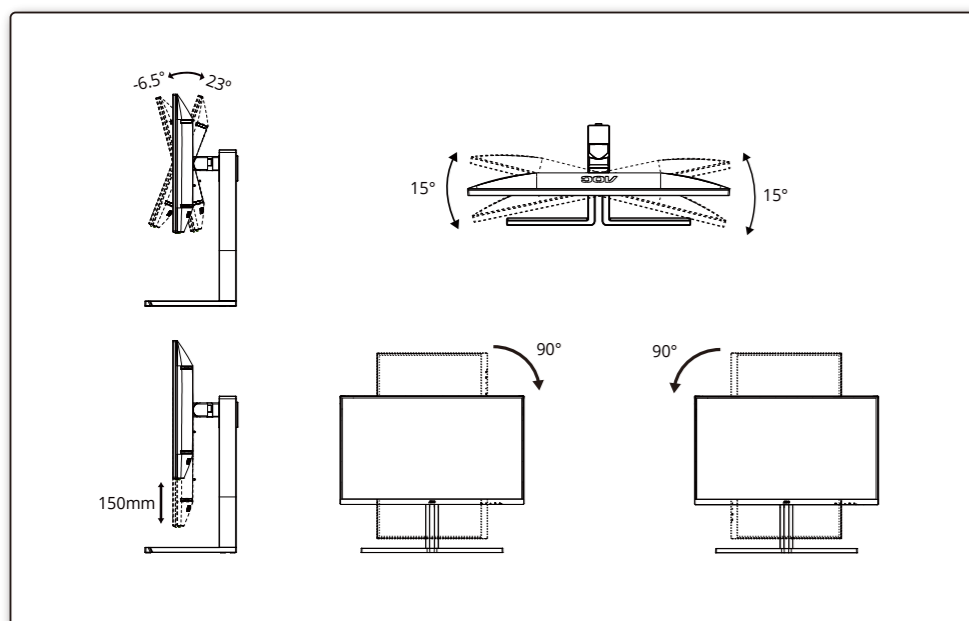

1

2

3

4

General Specification

Panel	Model Name	U32U3CV	
	Driving System	TFT Color LCD	
	Viewable Image Size	80.0cm diagonal (31.5" Wide Screen)	
	Pixel Pitch	0.18159mm(H) x 0.18159mm(V)	
Others	Horizontal Scan Range	30k-140kHz	
	Horizontal Scan Size(Maximum)	697.3mm	
	Vertical Scan Range	23-75Hz	
	Vertical Scan Size(Maximum)	392.2mm	
	Max Resolution	3840x2160@60Hz	
	Plug & Play	VESA DDC2B/CI	
	Power Source	100-240V~ 50/60Hz 3.0A	
Power Consumption	Typical (default brightness and contrast)	46W	
	Max. (brightness =100, contrast =100)	≤ 215W	
	Standby mode	≤ 0.3W	
Dimensions(with stand)	714.4x(459.3-609.3)x258.6mm (WxHxD)		
Net Weight	8.46kg		
Physical Characteristics	Connector Type	HDMIx2, DisplayPort, RJ-45, Earphone, USB C1: Video,PD 96W USB C2: Upstream USB C (Side): Power supply up to 15W USB-Ax4 (include 1 fast charge)	
	Signal Cable Type	Detachable	
	Built-In Speaker	3Wx2	
Environmental	Temperature	Operating	0°C-40°C
		Non-Operating	-25°C-55°C
	Humidity	Operating	10%-85% (Non-Condensing)
		Non-Operating	5%-93% (Non-Condensing)
Altitude	Operating	0m-5000m (0ft-16404ft)	
	Non-Operating	0m-12192m (0ft-40000ft)	