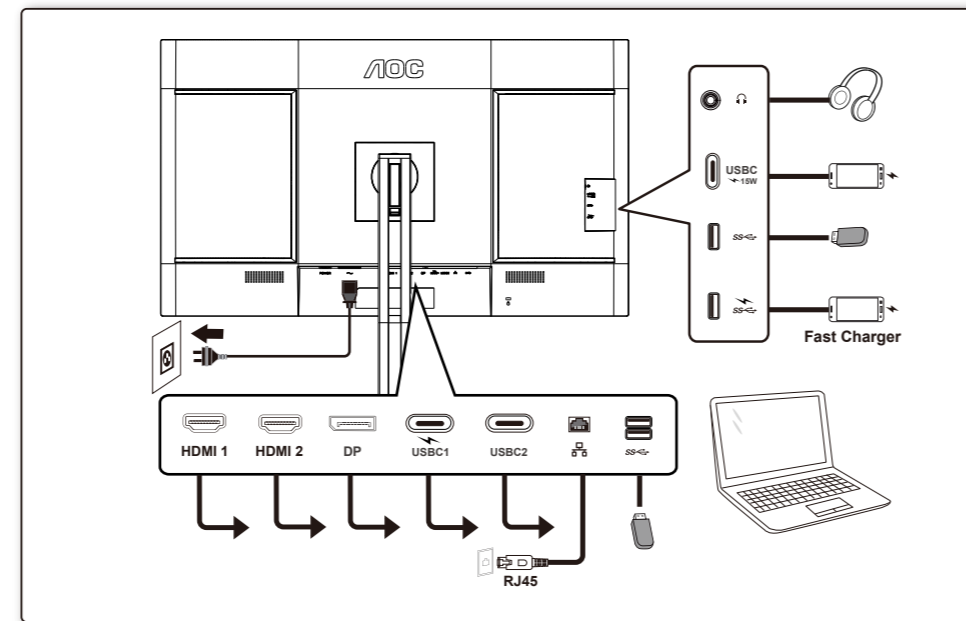

1

2

3

4

General Specification

Panel	Model Name	U32U3CV	
	Driving System	TFT Color LCD	
	Viewable Image Size	80.0cm diagonal (31.5" Wide Screen)	
	Pixel Pitch	0.18159mm(H) x 0.18159mm(V)	
Others	Horizontal Scan Range	30k-140kHz	
	Horizontal Scan Size(Maximum)	697.3mm	
	Vertical Scan Range	23-75Hz	
	Vertical Scan Size(Maximum)	392.2mm	
	Max Resolution	3840x2160@60Hz	
	Plug & Play	VESA DDC2B/CI	
	Power Source	100-240V~ 50/60Hz 3.0A	
Power Consumption	Typical (default brightness and contrast)	46W	
	Max. (brightness =100, contrast =100)	≤ 215W	
	Standby mode	≤ 0.3W	
Dimensions(with stand)	714.4x(459.3-609.3)x258.6mm (WxHxD)		
Net Weight	8.46kg		
Physical Characteristics	Connector Type	HDMIx2, DisplayPort, RJ-45, Earphone, USB C1: Video,PD 96W USB C2: Upstream USB C (Side): Power supply up to 15W USB-Ax4 (include 1 fast charge)	
	Signal Cable Type	Detachable	
	Built-In Speaker	3Wx2	
Environmental	Temperature	Operating	0°C-40°C
		Non-Operating	-25°C-55°C
	Humidity	Operating	10%-85% (Non-Condensing)
		Non-Operating	5%-93% (Non-Condensing)
Altitude	Operating	0m-5000m (0ft-16404ft)	
	Non-Operating	0m-12192m (0ft-40000ft)	