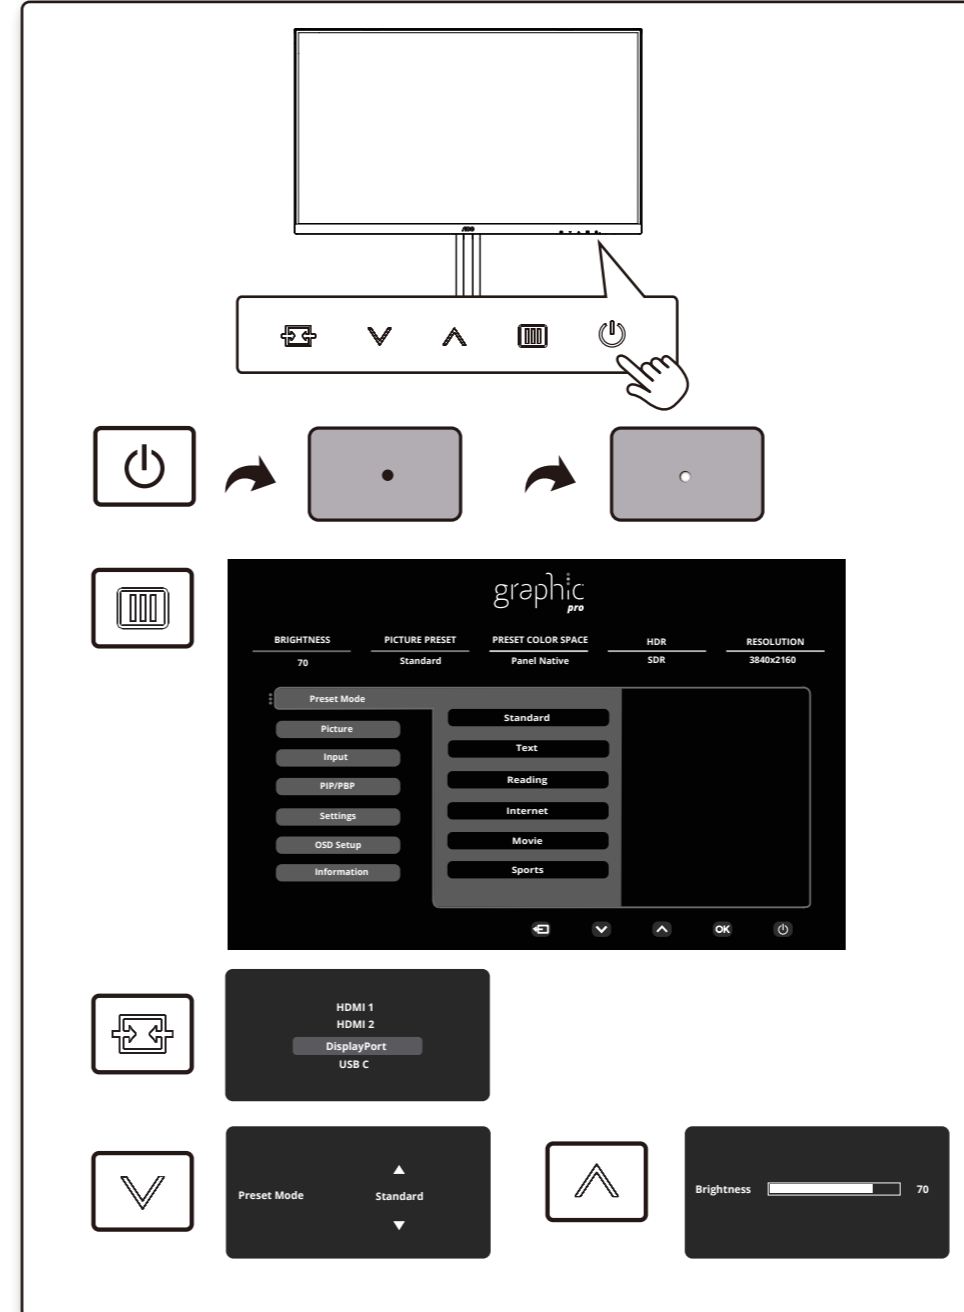

Find your product and get support

Product information for EU/UK Energy

QUICK START GUIDE

U32U3CV
MONITOR

AOC.COM
©2024 AOC. All rights reserved.

*Different according to countries/regions
Display design may differ from that illustrated

1

2

3

4

General Specification

Panel	Model Name	U32U3CV	
	Driving System	TFT Color LCD	
	Viewable Image Size	80.0cm diagonal (31.5" Wide Screen)	
	Pixel Pitch	0.18159mm(H) x 0.18159mm(V)	
Others	Horizontal Scan Range	30k-140kHz	
	Horizontal Scan Size(Maximum)	697.3mm	
	Vertical Scan Range	23-75Hz	
	Vertical Scan Size(Maximum)	392.2mm	
	Max Resolution	3840x2160@60Hz	
	Plug & Play	VESA DDC2B/CI	
	Power Source	100-240V~ 50/60Hz 3.0A	
Power Consumption	Typical (default brightness and contrast)	46W	
	Max. (brightness =100, contrast =100)	≤ 215W	
	Standby mode	≤ 0.3W	
Dimensions(with stand)	714.4x(459.3-609.3)x258.6mm (WxHxD)		
Net Weight	8.46kg		
Physical Characteristics	Connector Type	HDMIx2, DisplayPort, RJ-45, Earphone, USB C1: Video,PD 96W USB C2: Upstream USB C (Side): Power supply up to 15W USB-Ax4 (include 1 fast charge)	
	Signal Cable Type	Detachable	
	Built-In Speaker	3Wx2	
Environmental	Temperature	Operating	0°C-40°C
		Non-Operating	-25°C-55°C
	Humidity	Operating	10%-85% (Non-Condensing)
		Non-Operating	5%-93% (Non-Condensing)
Altitude	Operating	0m-5000m (0ft-16404ft)	
	Non-Operating	0m-12192m (0ft-40000ft)	