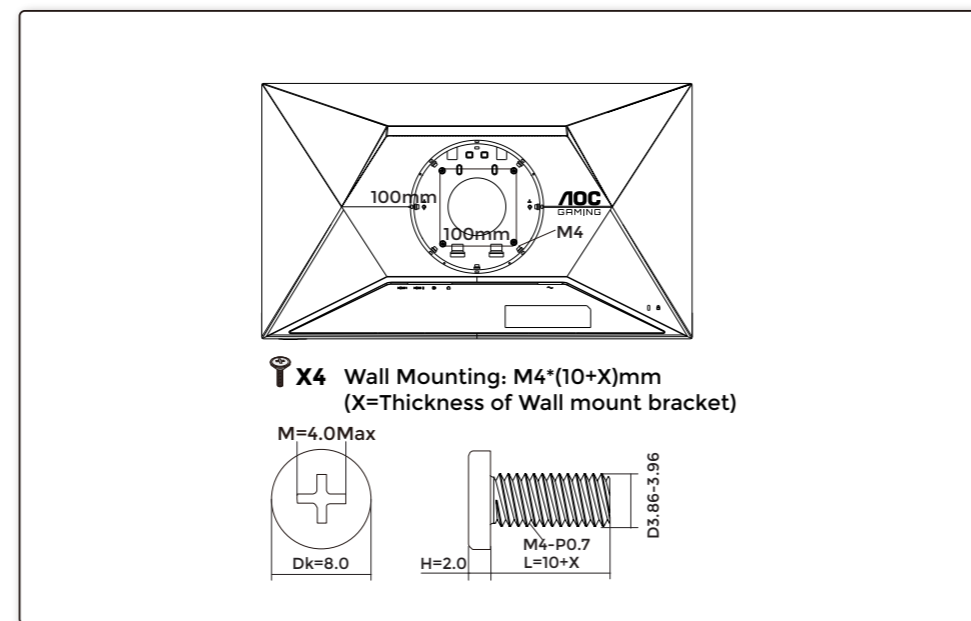

1

2

3

4

General Specification

Panel	Model Name	Q27G4X		
	Driving System	TFT Color LCD		
	Viewable Image Size	68.5cm diagonal(27" Wide Screen)		
	Pixel Pitch	0.2331mm(H) x 0.2331mm(V)		
Others	Horizontal Scan Range	30k-230kHz(HDMI)		
	Horizontal Scan Size(Maximum)	596.736mm		
	Vertical Scan Range	48-144Hz(HDMI)		
	Vertical Scan Size(Maximum)	335.664mm		
	Max Resolution	2560x1440@144Hz(HDMI) 2560x1440@180Hz(DP)		
	Plug & Play	VESA DDC2B/CI		
	Power Source	100-240V~, 50/60Hz, 1.5A		
	Power Consumption	Typical (default brightness and contrast)	29W	
		Max. (brightness =100, contrast =100)	≤ 50W	
	Dimensions(with stand)	Standby Mode	≤ 0.3W	
Net Weight		613.9X(386.0-516.0)X207.7mm(WxHxD)		
Physical Characteristics	Connector Type	HDMIx2/DP/Earphone		
	Signal Cable Type	Detachable		
Environmental	Temperature	Operating	0°C - 40°C	
		Non-Operating	-25°C - 55°C	
	Humidity	Operating	10%-85% (non-condensing)	
		Non-Operating	5%-93% (non-condensing)	
	Altitude	Operating	0m-5000m (0ft-16404ft)	
		Non-Operating	0m-12192m (0ft-40000ft)	