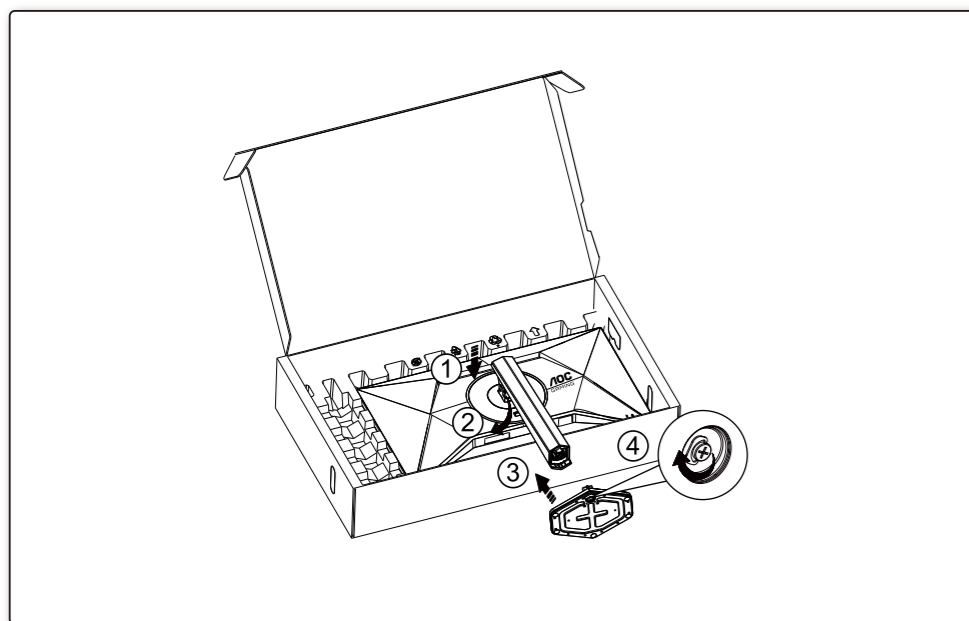

1

2

3

4

General Specification

Panel	Model Name	Q27G4X		
	Driving System	TFT Color LCD		
	Viewable Image Size	68.5cm diagonal(27" Wide Screen)		
	Pixel Pitch	0.2331mm(H) x 0.2331mm(V)		
Others	Horizontal Scan Range	30k-230kHz(HDMI)		
	Horizontal Scan Size(Maximum)	596.736mm		
	Vertical Scan Range	48-144Hz(HDMI)		
	Vertical Scan Size(Maximum)	335.664mm		
	Max Resolution	2560x1440@144Hz(HDMI) 2560x1440@180Hz(DP)		
	Plug & Play	VESA DDC2B/CI		
	Power Source	100-240V~, 50/60Hz, 1.5A		
	Power Consumption	Typical (default brightness and contrast)	29W	
		Max. (brightness =100, contrast =100)	≤ 50W	
	Dimensions(with stand)	Standby Mode	≤ 0.3W	
Net Weight		613.9X(386.0-516.0)X207.7mm(WxHxD)		
Physical Characteristics	Connector Type	HDMIx2/DP/Earphone		
	Signal Cable Type	Detachable		
Environmental	Temperature	Operating	0°C - 40°C	
		Non-Operating	-25°C - 55°C	
	Humidity	Operating	10%-85% (non-condensing)	
		Non-Operating	5%-93% (non-condensing)	
	Altitude	Operating	0m-5000m (0ft-16404ft)	
		Non-Operating	0m-12192m (0ft-40000ft)	