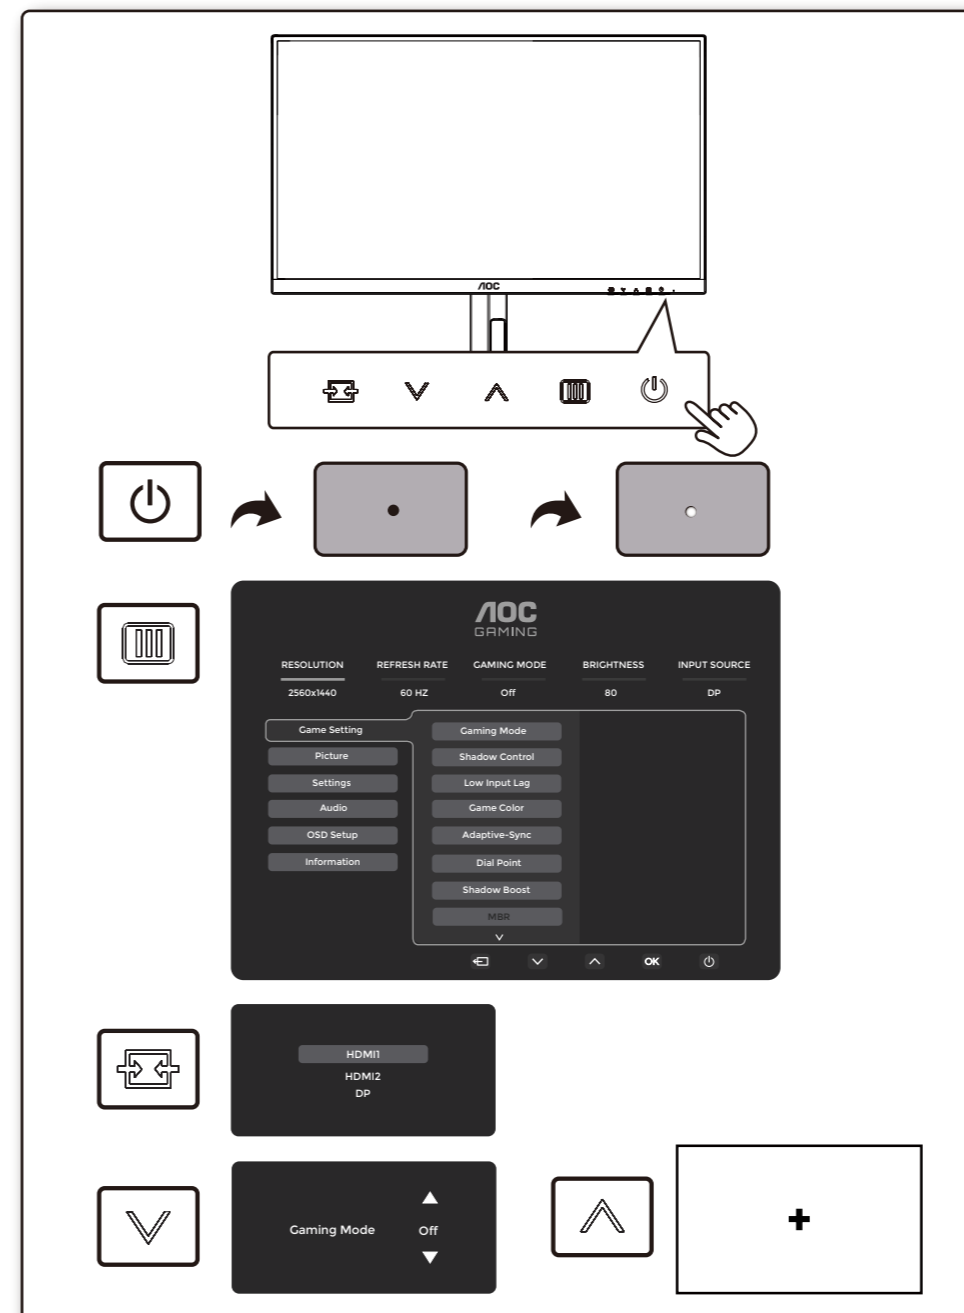

Find your product and get support

AOC GAMING

QUICK START GUIDE

Q27G4X

AOC GAMING MONITOR

©2023 AOC. All rights reserved

WWW.AOC.COM

*Different according to countries/regions
Display design may differ from that illustrated

1

2

3

4

General Specification

Panel	Model Name	Q27G4X		
	Driving System	TFT Color LCD		
	Viewable Image Size	68.5cm diagonal(27" Wide Screen)		
	Pixel Pitch	0.2331mm(H) x 0.2331mm(V)		
Others	Horizontal Scan Range	30k-230kHz(HDMI)		
	Horizontal Scan Size(Maximum)	596.736mm		
	Vertical Scan Range	48-144Hz(HDMI)		
	Vertical Scan Size(Maximum)	335.664mm		
	Max Resolution	2560x1440@144Hz(HDMI) 2560x1440@180Hz(DP)		
	Plug & Play	VESA DDC2B/CI		
	Power Source	100-240V~, 50/60Hz, 1.5A		
	Power Consumption	Typical (default brightness and contrast)	29W	
		Max. (brightness =100, contrast =100)	≤ 50W	
	Dimensions(with stand)	Standby Mode	≤ 0.3W	
Net Weight		613.9X(386.0-516.0)X207.7mm(WxHxD)		
Physical Characteristics	Connector Type	HDMIx2/DP/Earphone		
	Signal Cable Type	Detachable		
Environmental	Temperature	Operating	0°C - 40°C	
		Non-Operating	-25°C - 55°C	
	Humidity	Operating	10%-85% (non-condensing)	
		Non-Operating	5%-93% (non-condensing)	
	Altitude	Operating	0m-5000m (0ft-16404ft)	
		Non-Operating	0m-12192m (0ft-40000ft)	