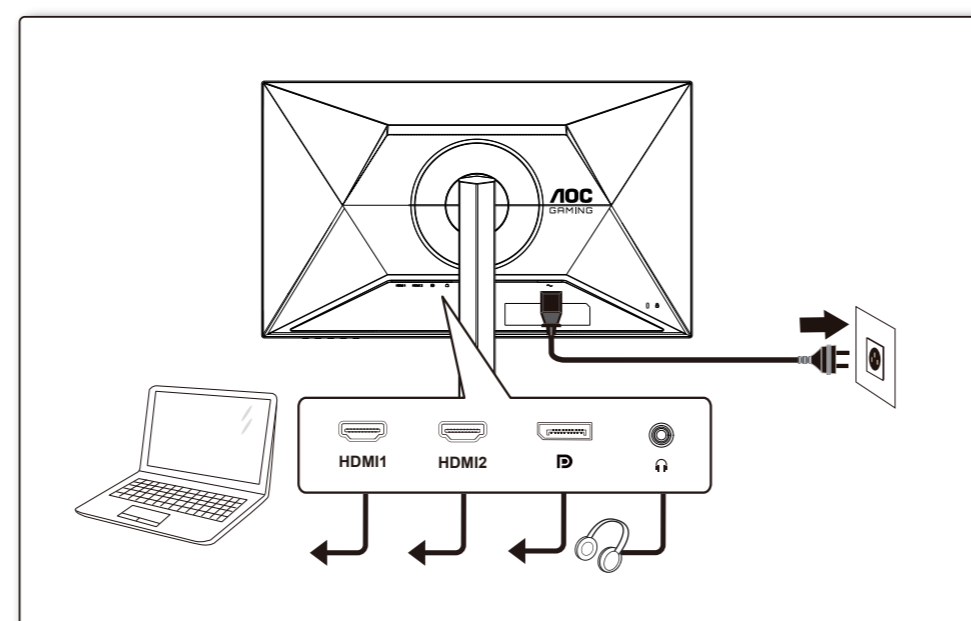

1

2

3

4

General Specification

Panel	Model Name	Q27G4X		
	Driving System	TFT Color LCD		
	Viewable Image Size	68.5cm diagonal(27" Wide Screen)		
	Pixel Pitch	0.2331mm(H) x 0.2331mm(V)		
Others	Horizontal Scan Range	30k-230kHz(HDMI)		
	Horizontal Scan Size(Maximum)	596.736mm		
	Vertical Scan Range	48-144Hz(HDMI)		
	Vertical Scan Size(Maximum)	335.664mm		
	Max Resolution	2560x1440@144Hz(HDMI) 2560x1440@180Hz(DP)		
	Plug & Play	VESA DDC2B/CI		
	Power Source	100-240V~, 50/60Hz, 1.5A		
	Power Consumption	Typical (default brightness and contrast)	29W	
		Max. (brightness =100, contrast =100)	≤ 50W	
	Dimensions(with stand)	Standby Mode	≤ 0.3W	
Net Weight		613.9X(386.0-516.0)X207.7mm(WxHxD)		
Physical Characteristics	Connector Type	HDMIx2/DP/Earphone		
	Signal Cable Type	Detachable		
Environmental	Temperature	Operating	0°C - 40°C	
		Non-Operating	-25°C - 55°C	
	Humidity	Operating	10%-85% (non-condensing)	
		Non-Operating	5%-93% (non-condensing)	
	Altitude	Operating	0m-5000m (0ft-16404ft)	
		Non-Operating	0m-12192m (0ft-40000ft)	