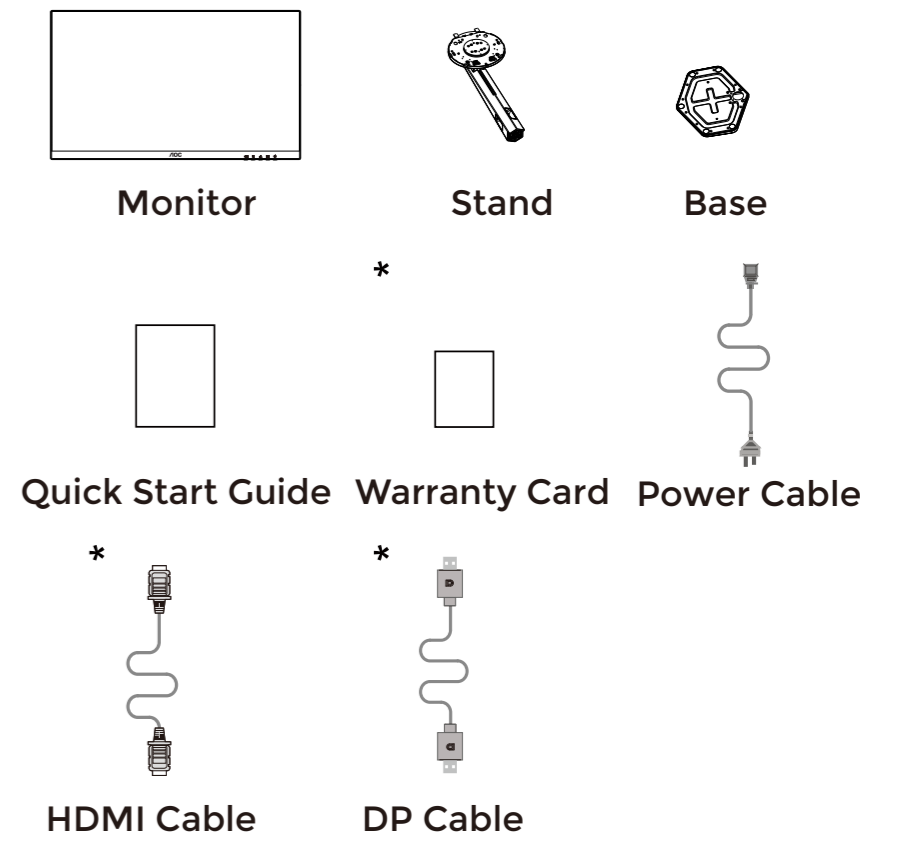

Find your product and get support

AOC GAMING

QUICK START GUIDE

Q27G4X

AOC GAMING MONITOR

©2023 AOC. All rights reserved

WWW.AOC.COM

*Different according to countries/regions
Display design may differ from that illustrated

1

2

3

4

General Specification

Panel	Model Name	Q27G4X		
	Driving System	TFT Color LCD		
	Viewable Image Size	68.5cm diagonal(27" Wide Screen)		
	Pixel Pitch	0.2331mm(H) x 0.2331mm(V)		
Others	Horizontal Scan Range	30k-230kHz(HDMI)		
	Horizontal Scan Size(Maximum)	596.736mm		
	Vertical Scan Range	48-144Hz(HDMI)		
	Vertical Scan Size(Maximum)	335.664mm		
	Max Resolution	2560x1440@144Hz(HDMI) 2560x1440@180Hz(DP)		
	Plug & Play	VESA DDC2B/CI		
	Power Source	100-240V~, 50/60Hz, 1.5A		
	Power Consumption	Typical (default brightness and contrast)	29W	
		Max. (brightness =100, contrast =100)	≤ 50W	
	Dimensions(with stand)	Standby Mode	≤ 0.3W	
Net Weight		613.9X(386.0-516.0)X207.7mm(WxHxD)		
Physical Characteristics	Connector Type	HDMIx2/DP/Earphone		
	Signal Cable Type	Detachable		
Environmental	Temperature	Operating	0°C - 40°C	
		Non-Operating	-25°C - 55°C	
	Humidity	Operating	10%-85% (non-condensing)	
		Non-Operating	5%-93% (non-condensing)	
	Altitude	Operating	0m-5000m (0ft-16404ft)	
		Non-Operating	0m-12192m (0ft-40000ft)