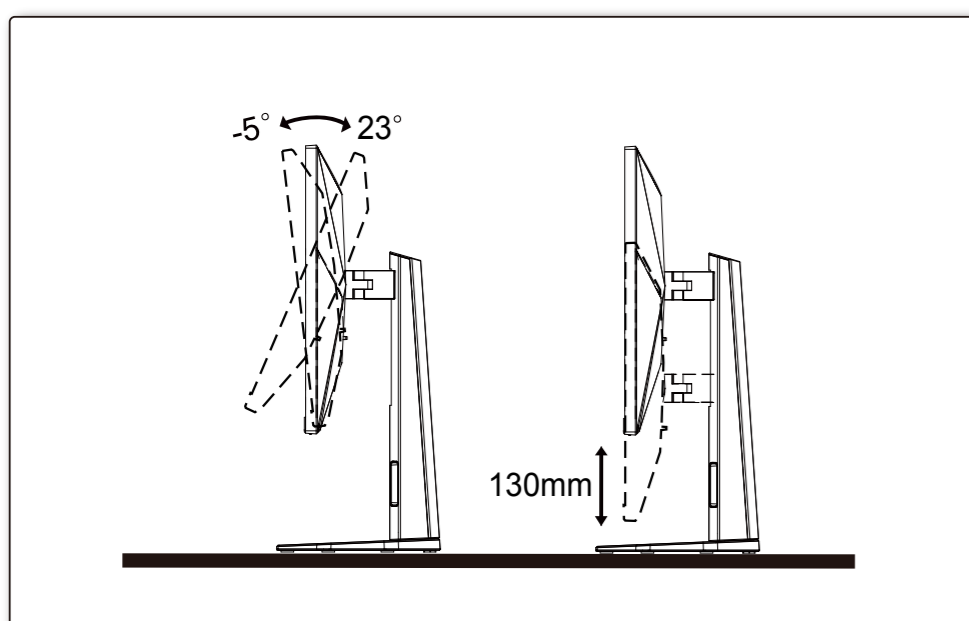

1

2

3

4

General Specification

Panel	Model Name	Q27G4X		
	Driving System	TFT Color LCD		
	Viewable Image Size	68.5cm diagonal(27" Wide Screen)		
	Pixel Pitch	0.2331mm(H) x 0.2331mm(V)		
Others	Horizontal Scan Range	30k-230kHz(HDMI)		
	Horizontal Scan Size(Maximum)	596.736mm		
	Vertical Scan Range	48-144Hz(HDMI)		
	Vertical Scan Size(Maximum)	335.664mm		
	Max Resolution	2560x1440@144Hz(HDMI) 2560x1440@180Hz(DP)		
	Plug & Play	VESA DDC2B/CI		
	Power Source	100-240V~, 50/60Hz, 1.5A		
	Power Consumption	Typical (default brightness and contrast)	29W	
		Max. (brightness =100, contrast =100)	≤ 50W	
	Dimensions(with stand)	Standby Mode	≤ 0.3W	
Net Weight		613.9X(386.0-516.0)X207.7mm(WxHxD)		
Physical Characteristics	Connector Type	HDMIx2/DP/Earphone		
	Signal Cable Type	Detachable		
Environmental	Temperature	Operating	0°C - 40°C	
		Non-Operating	-25°C - 55°C	
	Humidity	Operating	10%-85% (non-condensing)	
		Non-Operating	5%-93% (non-condensing)	
	Altitude	Operating	0m-5000m (0ft-16404ft)	
		Non-Operating	0m-12192m (0ft-40000ft)	