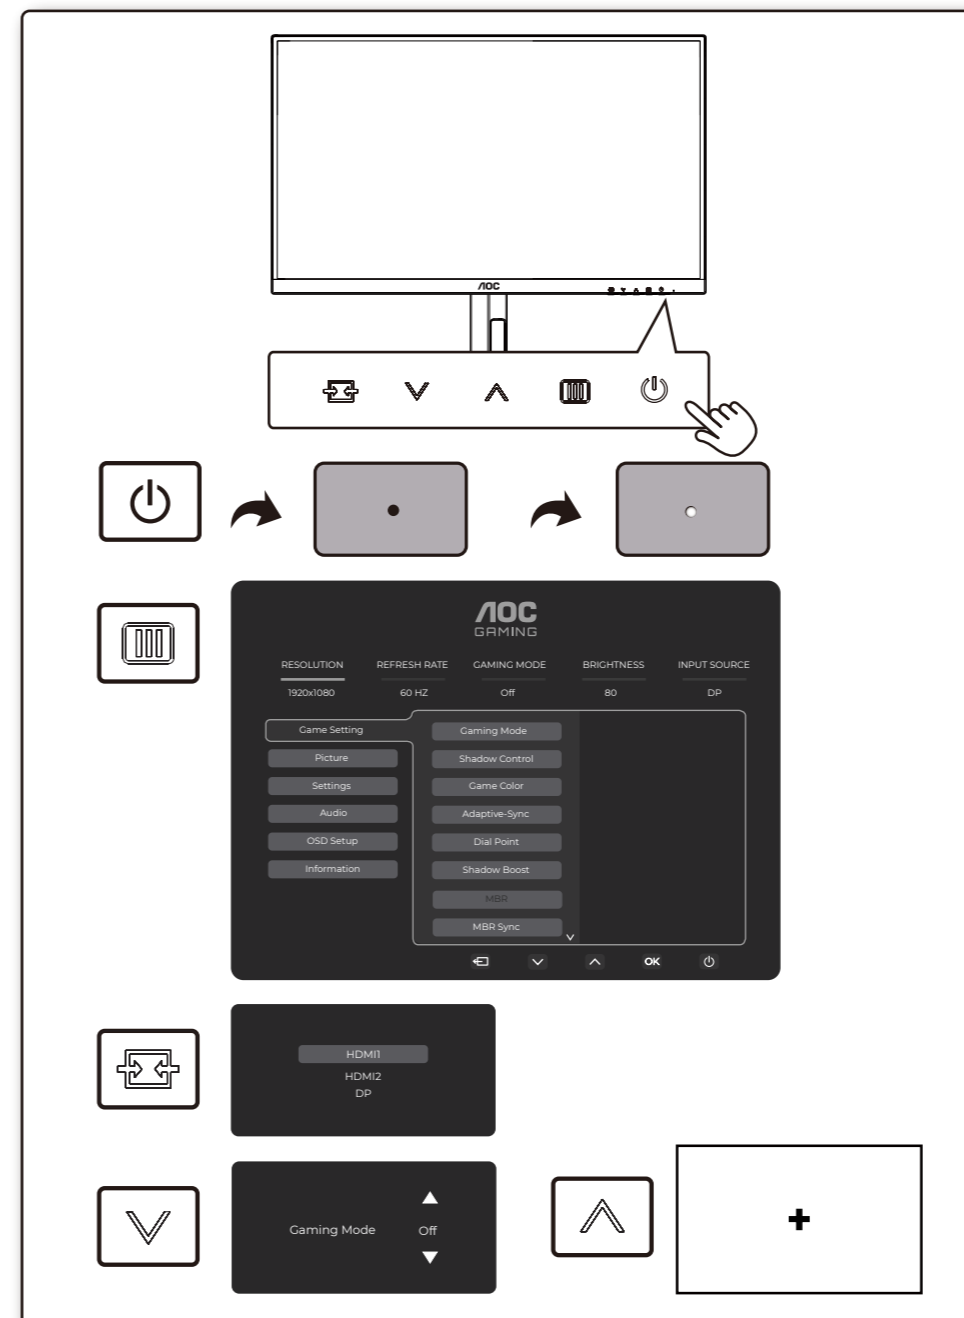

Find your product and get support

AOC
GAMING

QUICK START GUIDE
24G4X
AOC GAMING MONITOR

©2023 AOC. All rights reserved

WWW.AOC.COM

*Different according to countries/regions
Display design may differ from that illustrated

1

2

3

4

General Specification

Panel	Model Name	24G4X		
	Driving System	TFT Color LCD		
	Viewable Image Size	60.5cm Diagonal (23.8" Wide Screen)		
Others	Pixel Pitch	0.2745mm(H)x0.2745mm(V)		
	Horizontal Scan Range	30k-200kHz		
	Horizontal Scan Size(Maximum)	527.04mm		
	Vertical Scan Range	48-180Hz		
	Vertical Scan Size(Maximum)	296.46mm		
	Max Resolution	1920x1080@180Hz		
	Plug & Play	VESA DDC2B/Ci		
	Power Source	100-240V~, 50/60Hz, 1.5A		
	Power Consumption	Typical(Default Brightness And Contrast)	21W	
		Max. (Brightness = 100, Contrast =100) Standby Mode	≤ 37W	≤ 0.3W
Dimensions(with stand)	540.0x(380.6~493.6)x207.6mm (WxHxD)			
Net Weight	4.41kg			
Physical Characteristics	Connector Type	HDMIx2/DP/Earphone		
	Signal Cable Type	Detachable		
Environmental	Temperature	Operating	0°C~40°C	
		Non-Operating	-25°C~55°C	
	Humidity	Operating	10%~85% (Non-Condensing)	
		Non-Operating	5%~93% (Non-Condensing)	
Altitude	Operating	0m~5000m (0ft~16404ft)		
	Non-Operating	0m~12192m (0ft~40000ft)		