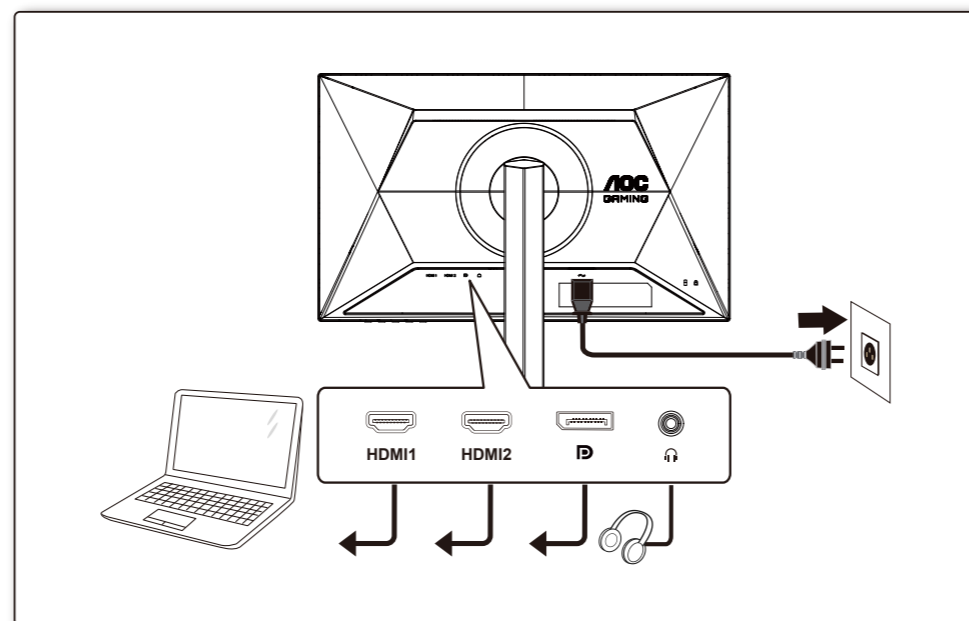

1

2

3

4

General Specification

Panel	Model Name	24G4X		
	Driving System	TFT Color LCD		
	Viewable Image Size	60.5cm Diagonal (23.8" Wide Screen)		
Others	Pixel Pitch	0.2745mm(H)x0.2745mm(V)		
	Horizontal Scan Range	30k-200kHz		
	Horizontal Scan Size(Maximum)	527.04mm		
	Vertical Scan Range	48-180Hz		
	Vertical Scan Size(Maximum)	296.46mm		
	Max Resolution	1920x1080@180Hz		
	Plug & Play	VESA DDC2B/Ci		
	Power Source	100-240V~, 50/60Hz, 1.5A		
	Power Consumption	Typical(Default Brightness And Contrast)	21W	
		Max. (Brightness = 100, Contrast =100) Standby Mode	≤ 37W	≤ 0.3W
Dimensions(with stand)	540.0x(380.6~493.6)x207.6mm (WxHxD)			
Net Weight	4.41kg			
Physical Characteristics	Connector Type	HDMIx2/DP/Earphone		
	Signal Cable Type	Detachable		
Environmental	Temperature	Operating	0°C~40°C	
		Non-Operating	-25°C~55°C	
	Humidity	Operating	10%~85% (Non-Condensing)	
		Non-Operating	5%~93% (Non-Condensing)	
Altitude	Operating	0m~5000m (0ft~16404ft)		
	Non-Operating	0m~12192m (0ft~40000ft)		