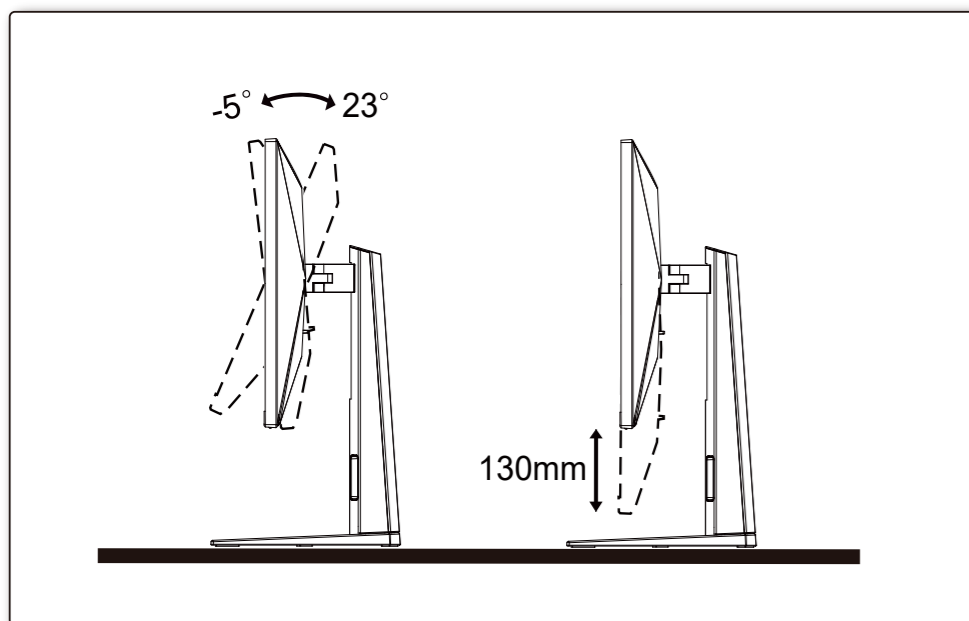

1

2

3

4

General Specification

Panel	Model Name	24G4X		
	Driving System	TFT Color LCD		
	Viewable Image Size	60.5cm Diagonal (23.8" Wide Screen)		
Others	Pixel Pitch	0.2745mm(H)x0.2745mm(V)		
	Horizontal Scan Range	30k-200kHz		
	Horizontal Scan Size(Maximum)	527.04mm		
	Vertical Scan Range	48-180Hz		
	Vertical Scan Size(Maximum)	296.46mm		
	Max Resolution	1920x1080@180Hz		
	Plug & Play	VESA DDC2B/Ci		
	Power Source	100-240V~, 50/60Hz, 1.5A		
	Power Consumption	Typical(Default Brightness And Contrast)	21W	
		Max. (Brightness = 100, Contrast =100) Standby Mode	≤ 37W	≤ 0.3W
Dimensions(with stand)	540.0x(380.6~493.6)x207.6mm (WxHxD)			
Net Weight	4.41kg			
Physical Characteristics	Connector Type	HDMIx2/DP/Earphone		
	Signal Cable Type	Detachable		
Environmental	Temperature	Operating	0°C~40°C	
		Non-Operating	-25°C~55°C	
	Humidity	Operating	10%~85% (Non-Condensing)	
		Non-Operating	5%~93% (Non-Condensing)	
Altitude	Operating	0m~5000m (0ft~16404ft)		
	Non-Operating	0m~12192m (0ft~40000ft)		