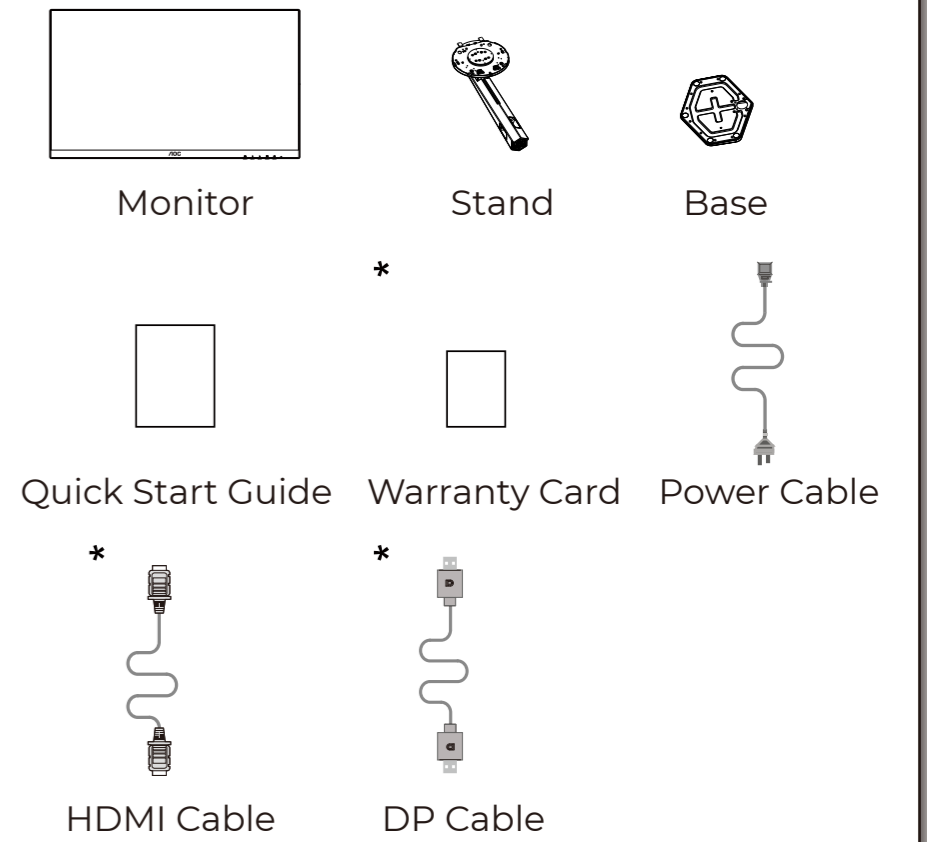

Find your product and get support

AOC
GAMING

QUICK START GUIDE
24G4X
AOC GAMING MONITOR

©2023 AOC. All rights reserved

WWW.AOC.COM

*Different according to countries/regions
Display design may differ from that illustrated

1

2

3

4

General Specification

Panel	Model Name	24G4X		
	Driving System	TFT Color LCD		
	Viewable Image Size	60.5cm Diagonal (23.8" Wide Screen)		
Others	Pixel Pitch	0.2745mm(H)x0.2745mm(V)		
	Horizontal Scan Range	30k-200kHz		
	Horizontal Scan Size(Maximum)	527.04mm		
	Vertical Scan Range	48-180Hz		
	Vertical Scan Size(Maximum)	296.46mm		
	Max Resolution	1920x1080@180Hz		
	Plug & Play	VESA DDC2B/Ci		
	Power Source	100-240V~, 50/60Hz, 1.5A		
	Power Consumption	Typical(Default Brightness And Contrast)	21W	
		Max. (Brightness = 100, Contrast =100) Standby Mode	≤ 37W	≤ 0.3W
Dimensions(with stand)	540.0x(380.6~493.6)x207.6mm (WxHxD)			
Net Weight	4.41kg			
Physical Characteristics	Connector Type	HDMIx2/DP/Earphone		
	Signal Cable Type	Detachable		
Environmental	Temperature	Operating	0°C~40°C	
		Non-Operating	-25°C~55°C	
	Humidity	Operating	10%~85% (Non-Condensing)	
		Non-Operating	5%~93% (Non-Condensing)	
Altitude	Operating	0m~5000m (0ft~16404ft)		
	Non-Operating	0m~12192m (0ft~40000ft)