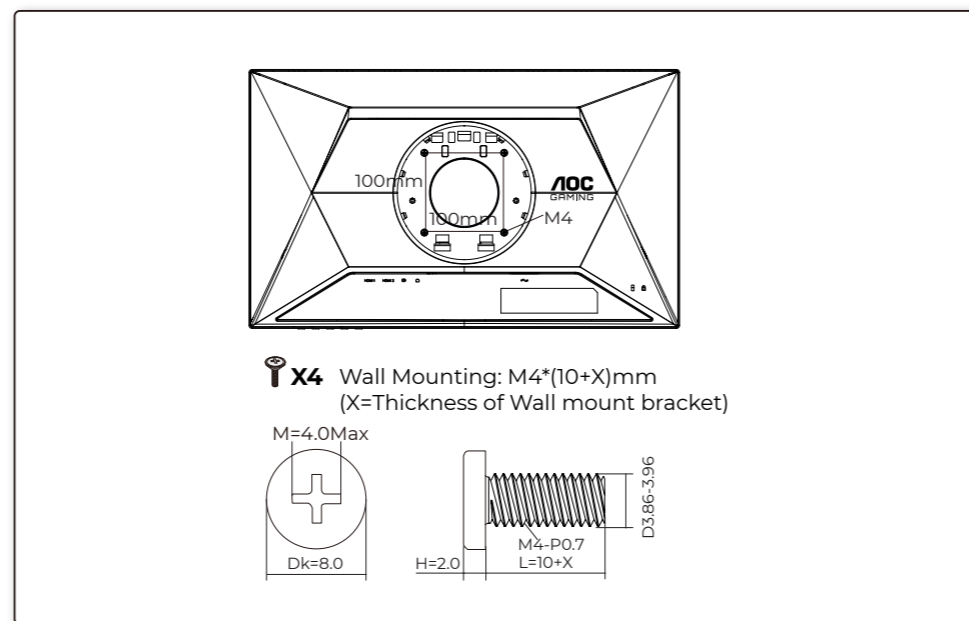

1

2

3

4

General Specification

Panel	Model Name	24G4X		
	Driving System	TFT Color LCD		
	Viewable Image Size	60.5cm Diagonal (23.8" Wide Screen)		
Others	Pixel Pitch	0.2745mm(H)x0.2745mm(V)		
	Horizontal Scan Range	30k-200kHz		
	Horizontal Scan Size(Maximum)	527.04mm		
	Vertical Scan Range	48-180Hz		
	Vertical Scan Size(Maximum)	296.46mm		
	Max Resolution	1920x1080@180Hz		
	Plug & Play	VESA DDC2B/Ci		
	Power Source	100-240V~, 50/60Hz, 1.5A		
	Power Consumption	Typical(Default Brightness And Contrast)	21W	
		Max. (Brightness = 100, Contrast =100) Standby Mode	≤ 37W	≤ 0.3W
Dimensions(with stand)	540.0x(380.6~493.6)x207.6mm (WxHxD)			
Net Weight	4.41kg			
Physical Characteristics	Connector Type	HDMIx2/DP/Earphone		
	Signal Cable Type	Detachable		
Environmental	Temperature	Operating	0°C~40°C	
		Non-Operating	-25°C~55°C	
	Humidity	Operating	10%~85% (Non-Condensing)	
		Non-Operating	5%~93% (Non-Condensing)	
Altitude	Operating	0m~5000m (0ft~16404ft)		
	Non-Operating	0m~12192m (0ft~40000ft)		