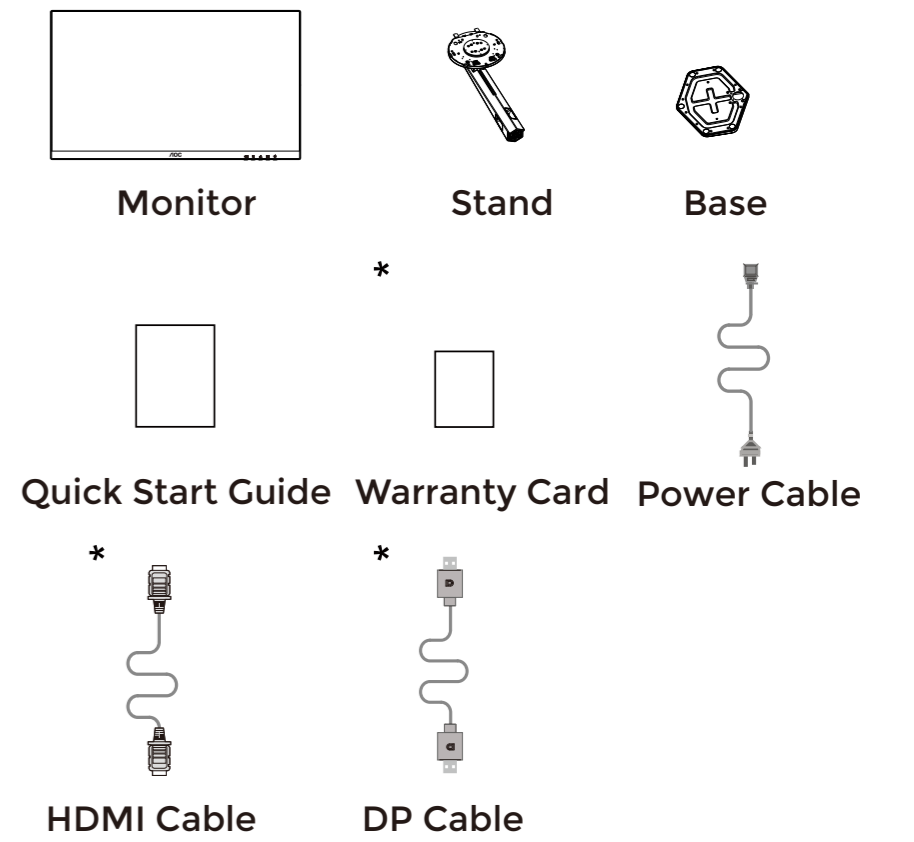

Find your product and get support

AOC
GAMING

QUICK START GUIDE

27G4X

AOC GAMING MONITOR

©2023 AOC. All rights reserved

WWW.AOC.COM

*Different according to countries/regions
Display design may differ from that illustrated

1

2

3

4

General Specification

Panel	Model Name	27G4X		
	Driving System	TFT Color LCD		
	Viewable Image Size	68.6cm diagonal(27" Wide Screen)		
	Pixel Pitch	0.31125mm(H) x 0.31125mm(V)		
Others	Horizontal Scan Range	30k-200kHz		
	Horizontal Scan Size(Maximum)	597.6mm		
	Vertical Scan Range	48-180Hz		
	Vertical Scan Size(Maximum)	336.15mm		
	Max Resolution	1920x1080@180Hz		
	Plug & Play	VESA DDC2B/CI		
	Power Source	100-240V-, 50/60Hz, 1.5A		
	Power Consumption	Typical (default brightness and contrast)	24W	
		Max. (brightness =100, contrast =100)	≤ 46W	
	Standby Mode			≤ 0.3W
Dimensions(with stand)		613.9x(386.0-516.0)x207.7mm(WxHxD)		
Net Weight			5.41kg	
	Connector Type	HDMIx2/DP/Earphone		
Physical Characteristics	Signal Cable Type	Detachable		
	Temperature	Operating	0°C- 40°C	
Non-Operating		-25°C-55°C		
Environmental	Humidity	Operating	10%-85% (non-condensing)	
		Non-Operating	5%-93% (non-condensing)	
	Altitude	Operating	0m-5000m (0ft-16404ft.)	
Non-Operating		0m-12192m (0ft-40000ft.)