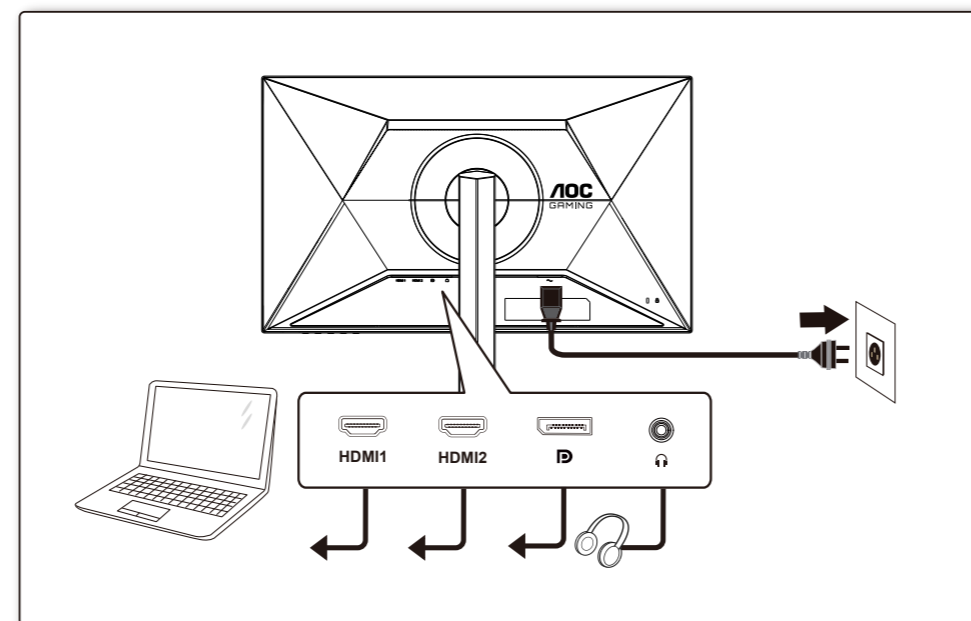

1

2

3

4

General Specification

Panel	Model Name	27G4X		
	Driving System	TFT Color LCD		
	Viewable Image Size	68.6cm diagonal(27" Wide Screen)		
	Pixel Pitch	0.31125mm(H) x 0.31125mm(V)		
Others	Horizontal Scan Range	30k-200kHz		
	Horizontal Scan Size(Maximum)	597.6mm		
	Vertical Scan Range	48-180Hz		
	Vertical Scan Size(Maximum)	336.15mm		
	Max Resolution	1920x1080@180Hz		
	Plug & Play	VESA DDC2B/CI		
	Power Source	100-240V-, 50/60Hz, 1.5A		
	Power Consumption	Typical (default brightness and contrast)	24W	
		Max. (brightness =100, contrast =100)	≤ 46W	
	Standby Mode			≤ 0.3W
Dimensions(with stand)		613.9x(386.0-516.0)x207.7mm(WxHxD)		
Net Weight			5.41kg	
	Connector Type	HDMIx2/DP/Earphone		
Physical Characteristics	Signal Cable Type	Detachable		
	Temperature	Operating	0°C- 40°C	
Non-Operating		-25°C-55°C		
Environmental	Humidity	Operating	10%-85% (non-condensing)	
		Non-Operating	5%-93% (non-condensing)	
	Altitude	Operating	0m-5000m (0ft-16404ft.)	
Non-Operating		0m-12192m (0ft-40000ft.)		