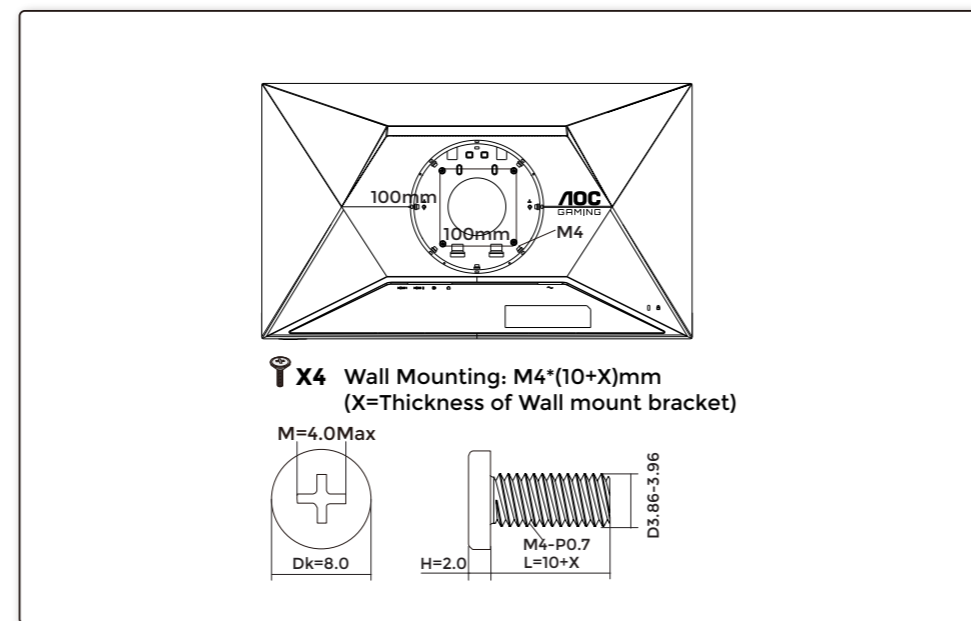

1

2

3

4

General Specification

Panel	Model Name	27G4X		
	Driving System	TFT Color LCD		
	Viewable Image Size	68.6cm diagonal(27" Wide Screen)		
	Pixel Pitch	0.31125mm(H) x 0.31125mm(V)		
Others	Horizontal Scan Range	30k-200kHz		
	Horizontal Scan Size(Maximum)	597.6mm		
	Vertical Scan Range	48-180Hz		
	Vertical Scan Size(Maximum)	336.15mm		
	Max Resolution	1920x1080@180Hz		
	Plug & Play	VESA DDC2B/CI		
	Power Source	100-240V-, 50/60Hz, 1.5A		
	Power Consumption	Typical (default brightness and contrast)	24W	
		Max. (brightness =100, contrast =100)	≤ 46W	
	Standby Mode			≤ 0.3W
Dimensions(with stand)		613.9x(386.0-516.0)x207.7mm(WxHxD)		
Net Weight			5.41kg	
	Connector Type	HDMIx2/DP/Earphone		
Physical Characteristics	Signal Cable Type	Detachable		
	Temperature	Operating	0°C- 40°C	
Non-Operating		-25°C-55°C		
Environmental	Humidity	Operating	10%-85% (non-condensing)	
		Non-Operating	5%-93% (non-condensing)	
	Altitude	Operating	0m-5000m (0ft-16404ft.)	
Non-Operating		0m-12192m (0ft-40000ft.)		