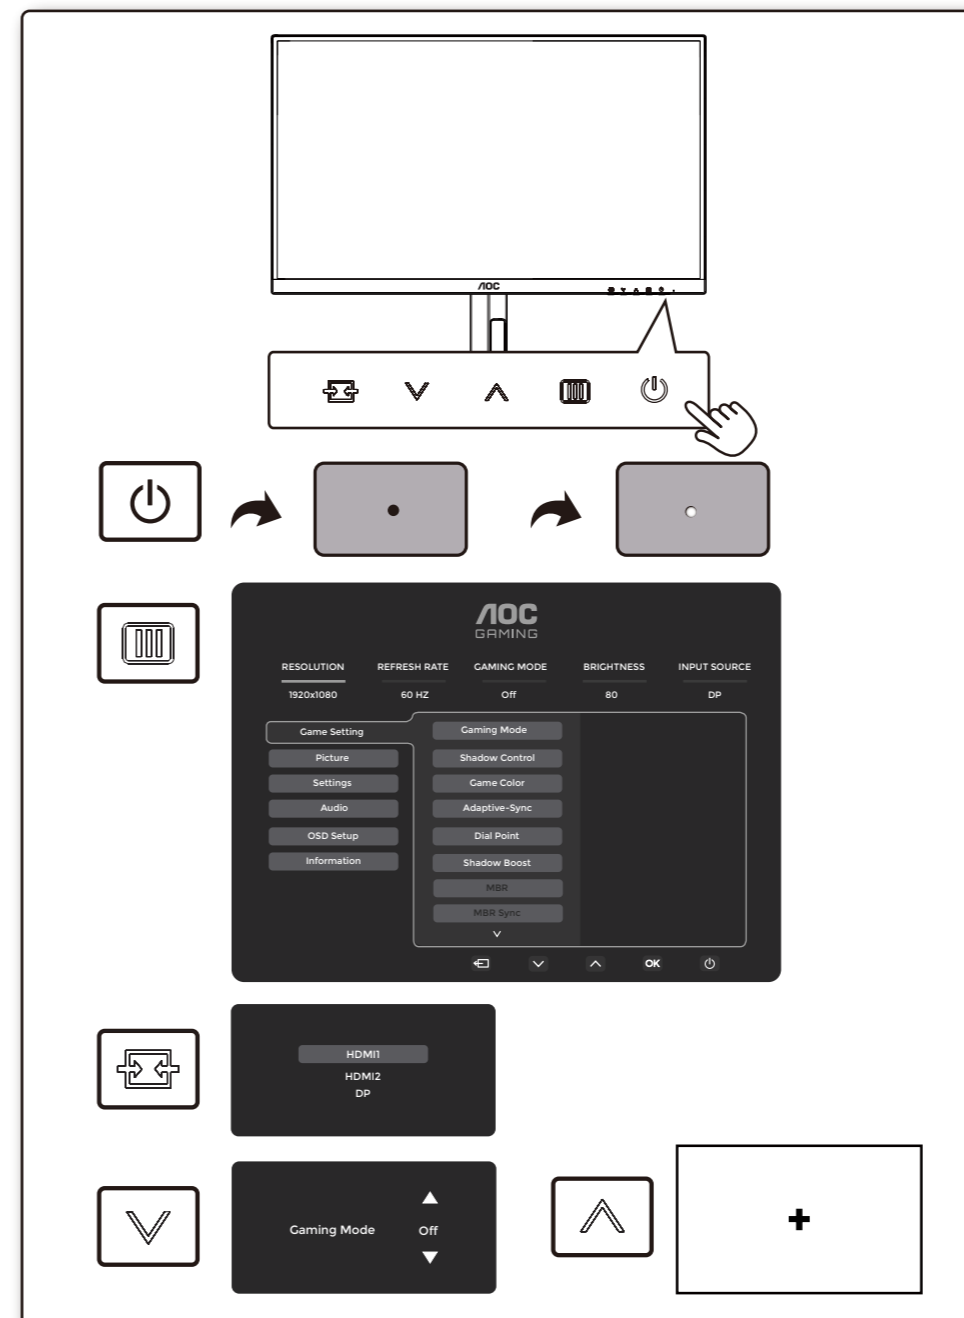

Find your product and get support

AOC
GAMING

QUICK START GUIDE

27G4X

AOC GAMING MONITOR

©2023 AOC. All rights reserved

WWW.AOC.COM

*Different according to countries/regions
Display design may differ from that illustrated

1

2

3

4

General Specification

Panel	Model Name	27G4X		
	Driving System	TFT Color LCD		
	Viewable Image Size	68.6cm diagonal(27" Wide Screen)		
	Pixel Pitch	0.31125mm(H) x 0.31125mm(V)		
Others	Horizontal Scan Range	30k-200kHz		
	Horizontal Scan Size(Maximum)	597.6mm		
	Vertical Scan Range	48-180Hz		
	Vertical Scan Size(Maximum)	336.15mm		
	Max Resolution	1920x1080@180Hz		
	Plug & Play	VESA DDC2B/CI		
	Power Source	100-240V-, 50/60Hz, 1.5A		
	Power Consumption	Typical (default brightness and contrast)	24W	
		Max. (brightness =100, contrast =100)	≤ 46W	
	Standby Mode			≤ 0.3W
Dimensions(with stand)		613.9x(386.0-516.0)x207.7mm(WxHxD)		
Net Weight			5.41kg	
	Connector Type	HDMIx2/DP/Earphone		
Physical Characteristics	Signal Cable Type	Detachable		
	Temperature	Operating	0°C- 40°C	
Non-Operating		-25°C-55°C		
Environmental	Humidity	Operating	10%-85% (non-condensing)	
		Non-Operating	5%-93% (non-condensing)	
	Altitude	Operating	0m-5000m (0ft-16404ft.)	
Non-Operating		0m-12192m (0ft-40000ft.)		