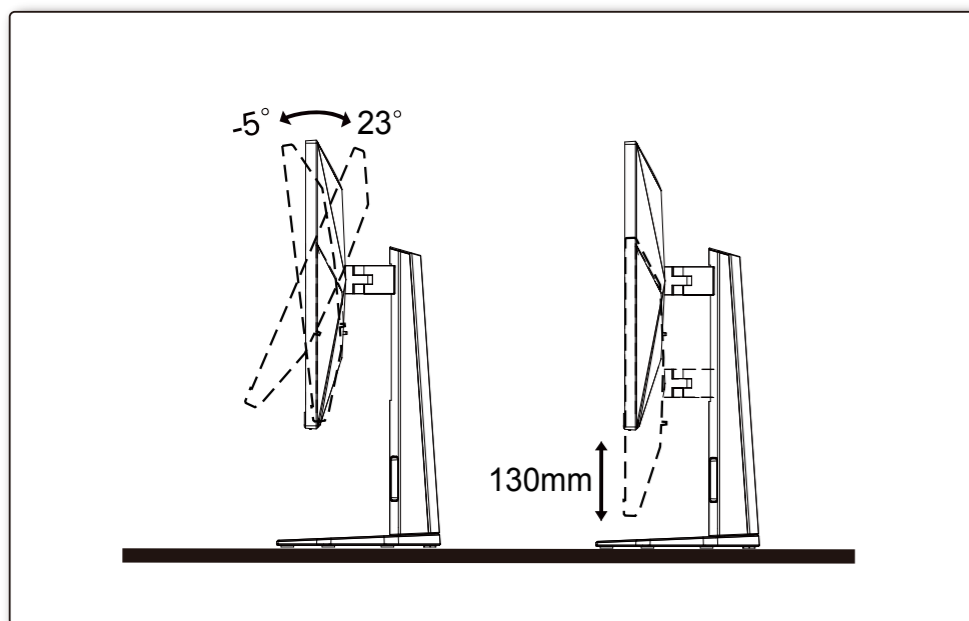

1

2

3

4

General Specification

Panel	Model Name	27G4X		
	Driving System	TFT Color LCD		
	Viewable Image Size	68.6cm diagonal(27" Wide Screen)		
	Pixel Pitch	0.31125mm(H) x 0.31125mm(V)		
Others	Horizontal Scan Range	30k-200kHz		
	Horizontal Scan Size(Maximum)	597.6mm		
	Vertical Scan Range	48-180Hz		
	Vertical Scan Size(Maximum)	336.15mm		
	Max Resolution	1920x1080@180Hz		
	Plug & Play	VESA DDC2B/CI		
	Power Source	100-240V-, 50/60Hz, 1.5A		
	Power Consumption	Typical (default brightness and contrast)	24W	
		Max. (brightness =100, contrast =100)	≤ 46W	
	Standby Mode			≤ 0.3W
Dimensions(with stand)		613.9x(386.0-516.0)x207.7mm(WxHxD)		
Net Weight			5.41kg	
	Connector Type	HDMIx2/DP/Earphone		
Physical Characteristics	Signal Cable Type	Detachable		
	Temperature	Operating	0°C- 40°C	
Non-Operating		-25°C-55°C		
Environmental	Humidity	Operating	10%-85% (non-condensing)	
		Non-Operating	5%-93% (non-condensing)	
	Altitude	Operating	0m-5000m (0ft-16404ft.)	
Non-Operating		0m-12192m (0ft-40000ft.)		