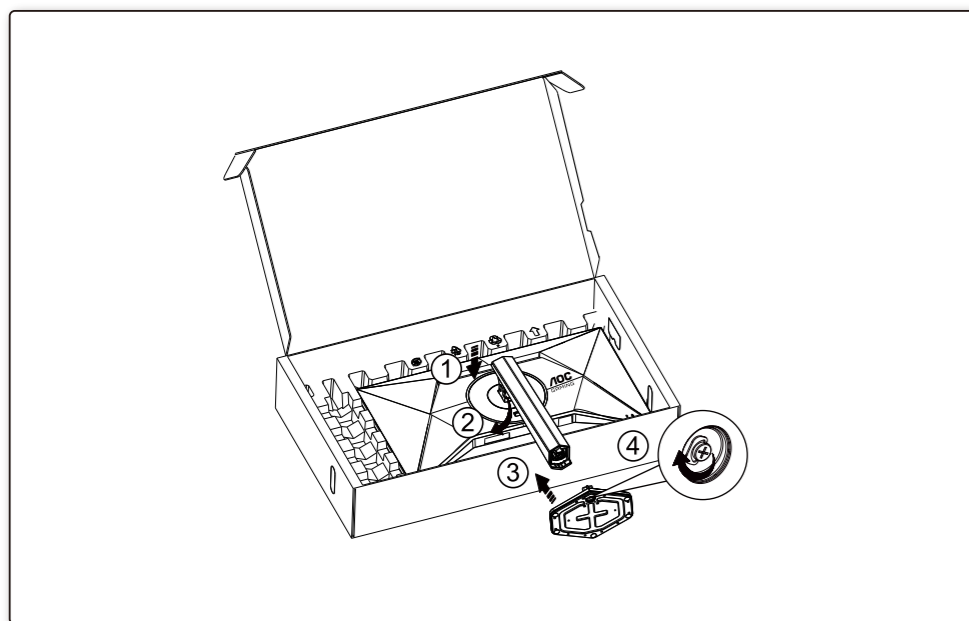

1

2

3

4

General Specification

Panel	Model Name	27G4X		
	Driving System	TFT Color LCD		
	Viewable Image Size	68.6cm diagonal(27" Wide Screen)		
	Pixel Pitch	0.31125mm(H) x 0.31125mm(V)		
Others	Horizontal Scan Range	30k-200kHz		
	Horizontal Scan Size(Maximum)	597.6mm		
	Vertical Scan Range	48-180Hz		
	Vertical Scan Size(Maximum)	336.15mm		
	Max Resolution	1920x1080@180Hz		
	Plug & Play	VESA DDC2B/CI		
	Power Source	100-240V-, 50/60Hz, 1.5A		
	Power Consumption	Typical (default brightness and contrast)	24W	
		Max. (brightness =100, contrast =100)	≤ 46W	
	Standby Mode			≤ 0.3W
Dimensions(with stand)		613.9x(386.0-516.0)x207.7mm(WxHxD)		
Net Weight			5.41kg	
	Connector Type	HDMIx2/DP/Earphone		
Physical Characteristics	Signal Cable Type	Detachable		
	Temperature	Operating	0°C- 40°C	
Non-Operating		-25°C-55°C		
Environmental	Humidity	Operating	10%-85% (non-condensing)	
		Non-Operating	5%-93% (non-condensing)	
	Altitude	Operating	0m-5000m (0ft-16404ft.)	
Non-Operating		0m-12192m (0ft-40000ft.)		