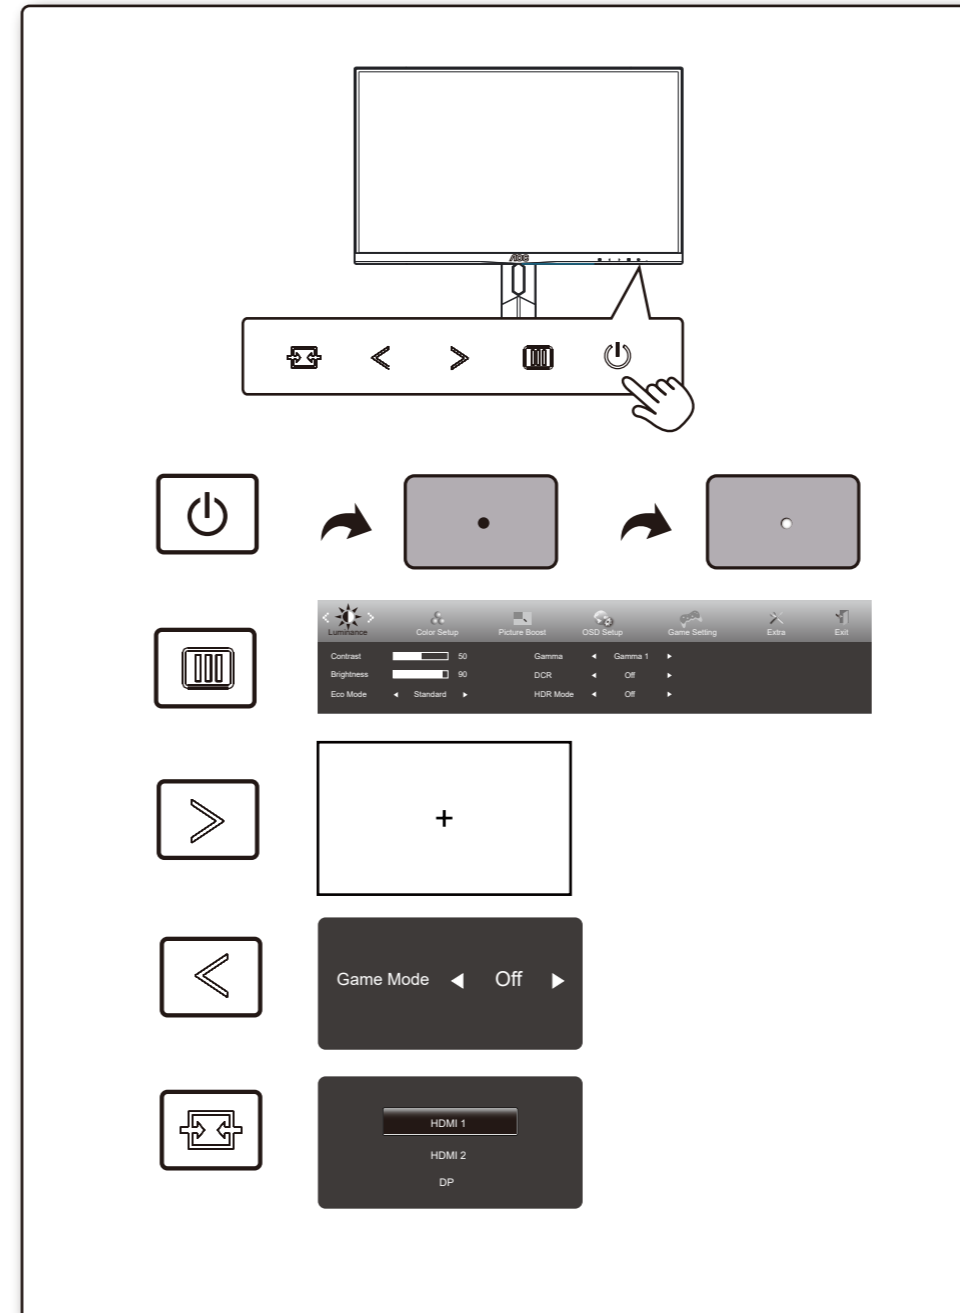

*Different according to countries/regions
Display design may differ from that illustrated

1

2

3

4

General Specification

Panel	Model name	CQ27G2S/BK	
	Driving system	TFT Color LCD	
	Viewable Image Size	68.5cm diagonal (27" Wide Screen)	
	Pixel pitch	0.2331mm(H) x 0.2331mm(V)	
Others	Horizontal scan range	30k-230kHz (HDMI) 30k-250kHz (DP)	
	Horizontal scan Size(Maximum)	596.736mm	
	Vertical scan range	48-144Hz (HDMI) 48-165Hz (DP)	
	Vertical Scan Size(Maximum)	335.664mm	
	Max resolution	2560x1440@144Hz (HDMI) 2560x1440@165Hz (DP)	
	Plug & Play	VESA DDC2B/CI	
	Power Source	100-240V~, 50/60Hz, 1.5A	
	Power Consumption	Typical(default brightness and contrast)	32W
		Max. (brightness =100, contrast =100)	≤ 55W
		Standby mode	≤ 0.5W
	Dimensions(with stand)	612.4x(398.6~528.6)x227.4 mm (WxHxD)	
	Net Weight	5.4kg	
Physical Characteristics	Connector Type	HDMIx2/DP/Earphone out	
	Signal Cable Type	Detachable	
Environmental	Temperature	Operating	0°C~ 40°C
		Non-Operating	-25°C~ 55°C
	Humidity	Operating	10% ~ 85% (non-condensing)
		Non-Operating	5% ~ 93% (non-condensing)
Altitude	Operating	0~ 5000 m (0~ 16404ft)	
	Non-Operating	0~ 12192m (0~ 40000ft)	