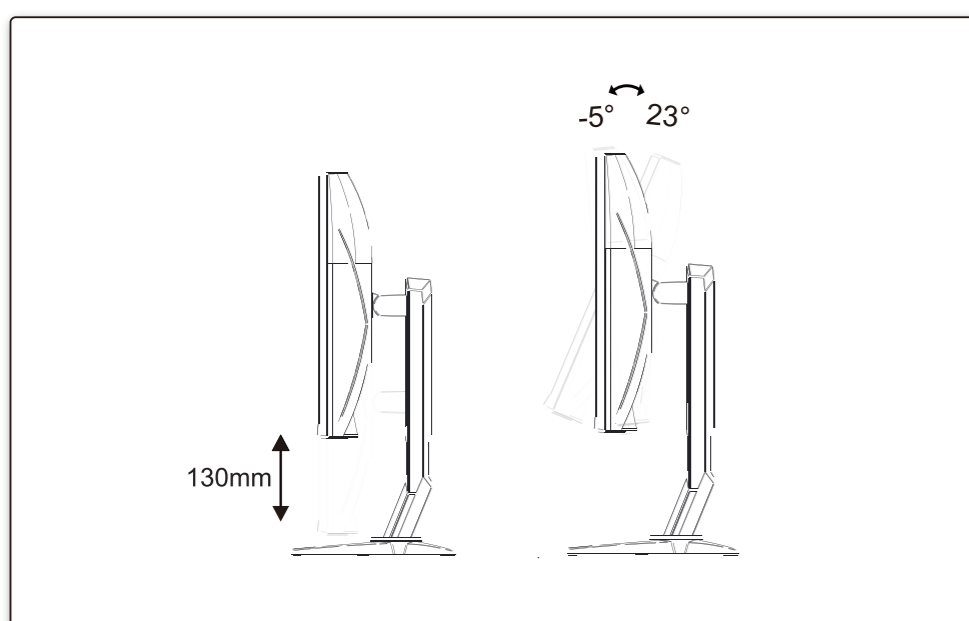

xxxxxxxxxxxx

AOC GAMING

Quick Start
CQ27G2S/BK

www.aoc.com
©2023 AOC. All Rights Reserved

HDMI
HIGH-DEFINITION MULTIMEDIA INTERFACE

Monitor Stand Base

Quick Start Warranty Card Power Cable

DP Cable HDMI Cable Audio Cable

*Different according to countries/regions
Display design may differ from that illustrated

1

2

3

4

General Specification

Panel	Model name	CQ27G2S/BK	
	Driving system	TFT Color LCD	
	Viewable Image Size	68.5cm diagonal (27" Wide Screen)	
	Pixel pitch	0.2331mm(H) x 0.2331mm(V)	
Others	Horizontal scan range	30k-230kHz (HDMI) 30k-250kHz (DP)	
	Horizontal scan Size(Maximum)	596.736mm	
	Vertical scan range	48-144Hz (HDMI) 48-165Hz (DP)	
	Vertical Scan Size(Maximum)	335.664mm	
	Max resolution	2560x1440@144Hz (HDMI) 2560x1440@165Hz (DP)	
	Plug & Play	VESA DDC2B/CI	
	Power Source	100-240V~, 50/60Hz, 1.5A	
	Power Consumption	Typical(default brightness and contrast)	32W
		Max. (brightness =100, contrast =100)	≤ 55W
		Standby mode	≤ 0.5W
	Dimensions(with stand)	612.4x(398.6~528.6)x227.4 mm (WxHxD)	
	Net Weight	5.4kg	
Physical Characteristics	Connector Type	HDMIx2/DP/Earphone out	
	Signal Cable Type	Detachable	
Environmental	Temperature	Operating	0°C~ 40°C
		Non-Operating	-25°C~ 55°C
	Humidity	Operating	10% ~ 85% (non-condensing)
		Non-Operating	5% ~ 93% (non-condensing)
Altitude	Operating	0~ 5000 m (0~ 16404ft)	
	Non-Operating	0~ 12192m (0~ 40000ft)	