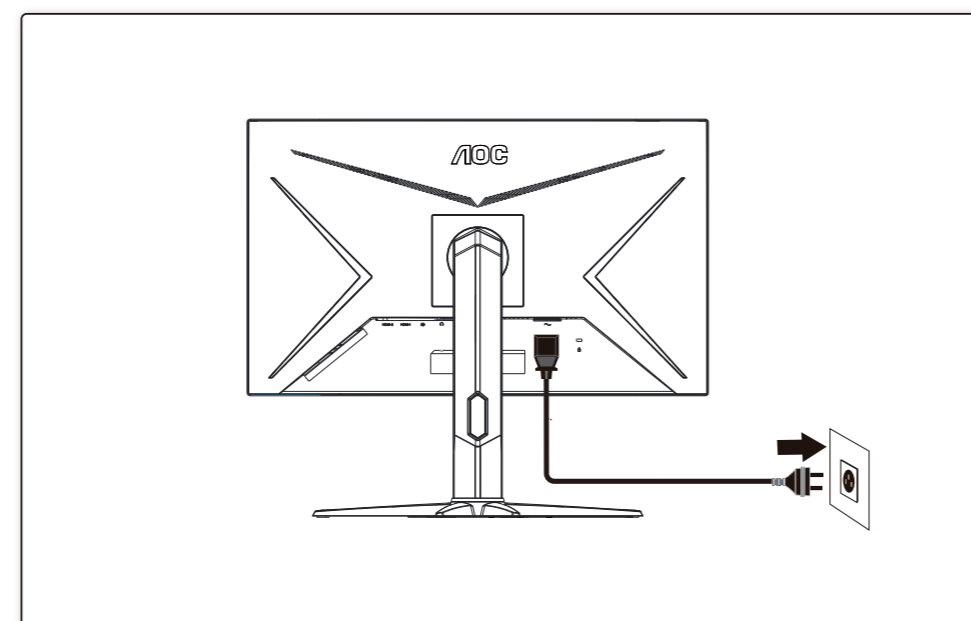

xxxxxxxxxxxx

AOC GAMING

Quick Start
CQ27G2S/BK

www.aoc.com
©2023 AOC. All Rights Reserved

HDMI
HIGH-DEFINITION MULTIMEDIA INTERFACE

Monitor Stand Base

Quick Start Warranty Card Power Cable

DP Cable HDMI Cable Audio Cable

*Different according to countries/regions
Display design may differ from that illustrated

1

2

3

4

General Specification

Panel	Model name	CQ27G2S/BK	
	Driving system	TFT Color LCD	
	Viewable Image Size	68.5cm diagonal (27" Wide Screen)	
	Pixel pitch	0.2331mm(H) x 0.2331mm(V)	
Others	Horizontal scan range	30k-230kHz (HDMI) 30k-250kHz (DP)	
	Horizontal scan Size(Maximum)	596.736mm	
	Vertical scan range	48-144Hz (HDMI) 48-165Hz (DP)	
	Vertical Scan Size(Maximum)	335.664mm	
	Max resolution	2560x1440@144Hz (HDMI) 2560x1440@165Hz (DP)	
	Plug & Play	VESA DDC2B/CI	
	Power Source	100-240V~, 50/60Hz, 1.5A	
	Power Consumption	Typical(default brightness and contrast)	32W
		Max. (brightness =100, contrast =100)	≤ 55W
		Standby mode	≤ 0.5W
	Dimensions(with stand)	612.4x(398.6~528.6)x227.4 mm (WxHxD)	
	Net Weight	5.4kg	
Physical Characteristics	Connector Type	HDMIx2/DP/Earphone out	
	Signal Cable Type	Detachable	
Environmental	Temperature	Operating	0°C~ 40°C
		Non-Operating	-25°C~ 55°C
	Humidity	Operating	10% ~ 85% (non-condensing)
		Non-Operating	5% ~ 93% (non-condensing)
Altitude	Operating	0~ 5000 m (0~ 16404ft)	
	Non-Operating	0~ 12192m (0~ 40000ft)	