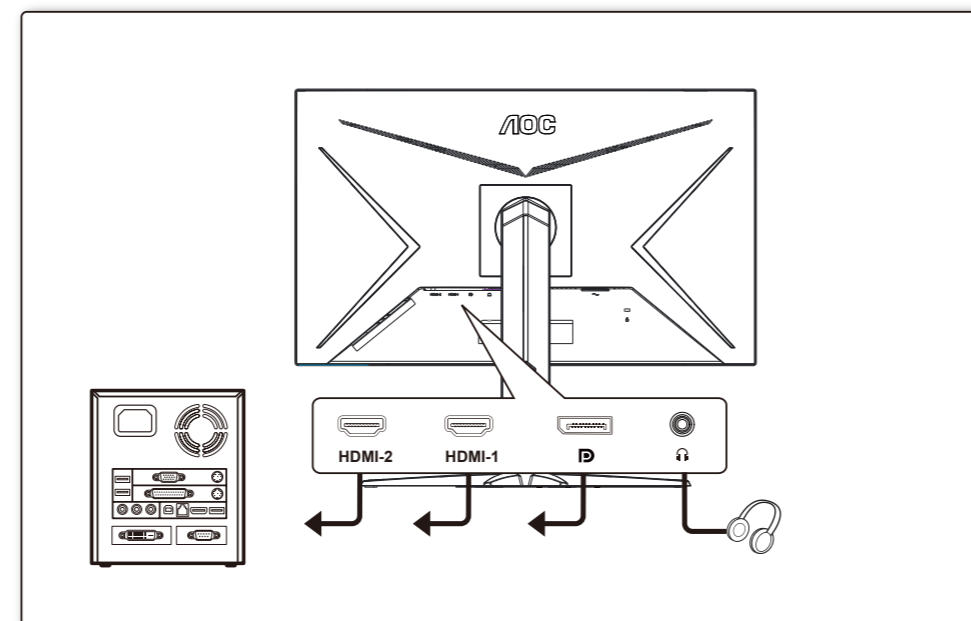

xxxxxxxxxxxx

AOC GAMING

Quick Start
CQ27G2S/BK

www.aoc.com
©2023 AOC. All Rights Reserved

HDMI
HIGH-DEFINITION MULTIMEDIA INTERFACE

Monitor Stand Base

Quick Start Warranty Card Power Cable

DP Cable HDMI Cable Audio Cable

*Different according to countries/regions
Display design may differ from that illustrated

1

2

3

4

General Specification

Panel	Model name	CQ27G2S/BK	
	Driving system	TFT Color LCD	
	Viewable Image Size	68.5cm diagonal (27" Wide Screen)	
	Pixel pitch	0.2331mm(H) x 0.2331mm(V)	
Others	Horizontal scan range	30k-230kHz (HDMI) 30k-250kHz (DP)	
	Horizontal scan Size(Maximum)	596.736mm	
	Vertical scan range	48-144Hz (HDMI) 48-165Hz (DP)	
	Vertical Scan Size(Maximum)	335.664mm	
	Max resolution	2560x1440@144Hz (HDMI) 2560x1440@165Hz (DP)	
	Plug & Play	VESA DDC2B/CI	
	Power Source	100-240V~, 50/60Hz, 1.5A	
	Power Consumption	Typical(default brightness and contrast)	32W
		Max. (brightness =100, contrast =100)	≤ 55W
		Standby mode	≤ 0.5W
	Dimensions(with stand)	612.4x(398.6~528.6)x227.4 mm (WxHxD)	
	Net Weight	5.4kg	
Physical Characteristics	Connector Type	HDMIx2/DP/Earphone out	
	Signal Cable Type	Detachable	
Environmental	Temperature	Operating	0°C~ 40°C
		Non-Operating	-25°C~ 55°C
	Humidity	Operating	10% ~ 85% (non-condensing)
		Non-Operating	5% ~ 93% (non-condensing)
Altitude	Operating	0~ 5000 m (0~ 16404ft)	
	Non-Operating	0~ 12192m (0~ 40000ft)	