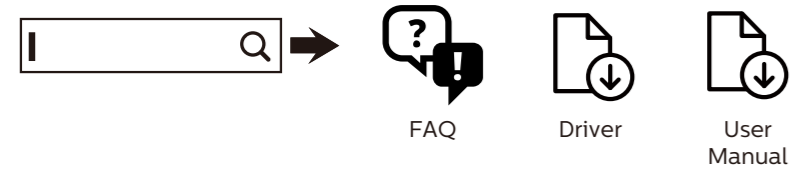

Find your product and get support

 Europe https://eu.aoc.com/en/support	 Россия https://eu.aoc.com/ru/support
 Australia https://au.aoc.com/user_manual	 Hong Kong S.A.R. https://hk.aoc.com/user_manual
 中國台灣 https://tw.aoc.com/user_manual	 Indonesia https://id.aoc.com/user_manual
 日本 https://jp.aoc.com/user_manual	 한국 https://kr.aoc.com/user_manual
 Malaysia https://my.aoc.com/user_manual	 Myanmar https://mm.aoc.com/user_manual

 New Zealand https://nz.aoc.com/user_manual	 Philippines https://ph.aoc.com/user_manual
 Singapore https://sg.aoc.com/user_manual	 ประเทศไทย https://th.aoc.com/user_manual
 Việt Nam https://vn.aoc.com/user_manual	 Middle East https://me.aoc.com/user_manual
 South Africa https://za.aoc.com/user_manual	 Brasil https://aoc.portaltpv.com.br/
 India https://www.aocindia.com/download_manuals.php	 US/Canada https://us.aoc.com/en-US/downloads

xxxxxxxxxxxx

AOC GAMING

Quick Start
CQ27G2S/BK

www.aoc.com
©2023 AOC. All Rights Reserved

HDMI
HIGH-DEFINITION MULTIMEDIA INTERFACE

Monitor   Stand   Base

Quick Start   Warranty Card   Power Cable

DP Cable   HDMI Cable   Audio Cable

*Different according to countries/regions
Display design may differ from that illustrated

1