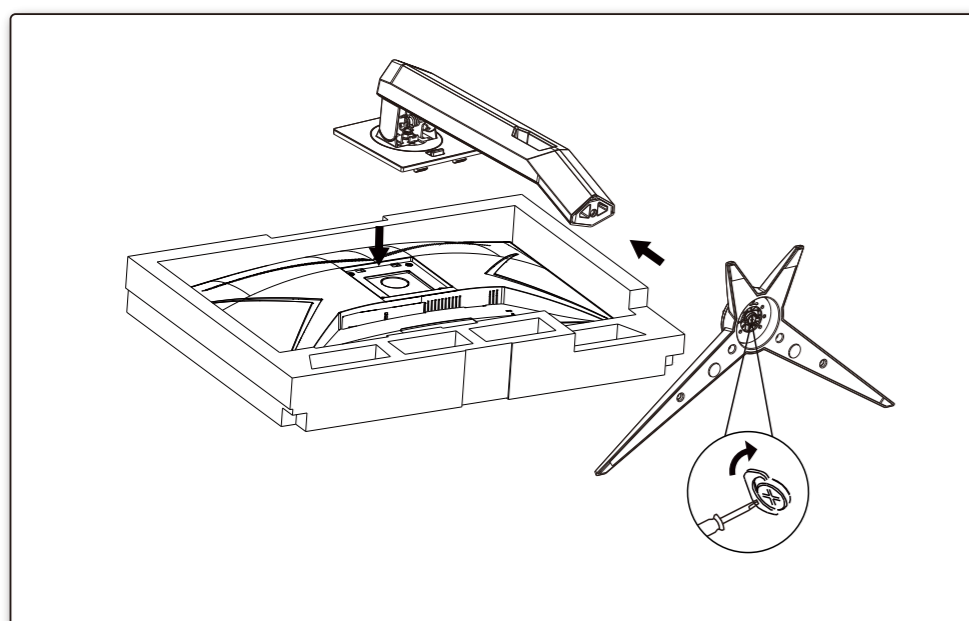

xxxxxxxxxxxx

AOC GAMING

Quick Start
CQ27G2S/BK

www.aoc.com
©2023 AOC. All Rights Reserved

HDMI
HIGH-DEFINITION MULTIMEDIA INTERFACE

Monitor Stand Base

Quick Start Warranty Card Power Cable

DP Cable HDMI Cable Audio Cable

*Different according to countries/regions
Display design may differ from that illustrated

1

2

3

4

General Specification

Panel	Model name	CQ27G2S/BK	
	Driving system	TFT Color LCD	
	Viewable Image Size	68.5cm diagonal (27" Wide Screen)	
	Pixel pitch	0.2331mm(H) x 0.2331mm(V)	
Others	Horizontal scan range	30k-230kHz (HDMI) 30k-250kHz (DP)	
	Horizontal scan Size(Maximum)	596.736mm	
	Vertical scan range	48-144Hz (HDMI) 48-165Hz (DP)	
	Vertical Scan Size(Maximum)	335.664mm	
	Max resolution	2560x1440@144Hz (HDMI) 2560x1440@165Hz (DP)	
	Plug & Play	VESA DDC2B/CI	
	Power Source	100-240V~, 50/60Hz, 1.5A	
	Power Consumption	Typical(default brightness and contrast)	32W
		Max. (brightness =100, contrast =100)	≤ 55W
		Standby mode	≤ 0.5W
	Dimensions(with stand)	612.4x(398.6~528.6)x227.4 mm (WxHxD)	
	Net Weight	5.4kg	
Physical Characteristics	Connector Type	HDMIx2/DP/Earphone out	
	Signal Cable Type	Detachable	
Environmental	Temperature	Operating	0°C~ 40°C
		Non-Operating	-25°C~ 55°C
	Humidity	Operating	10% ~ 85% (non-condensing)
		Non-Operating	5% ~ 93% (non-condensing)
Altitude	Operating	0~ 5000 m (0~ 16404ft)	
	Non-Operating	0~ 12192m (0~ 40000ft)	