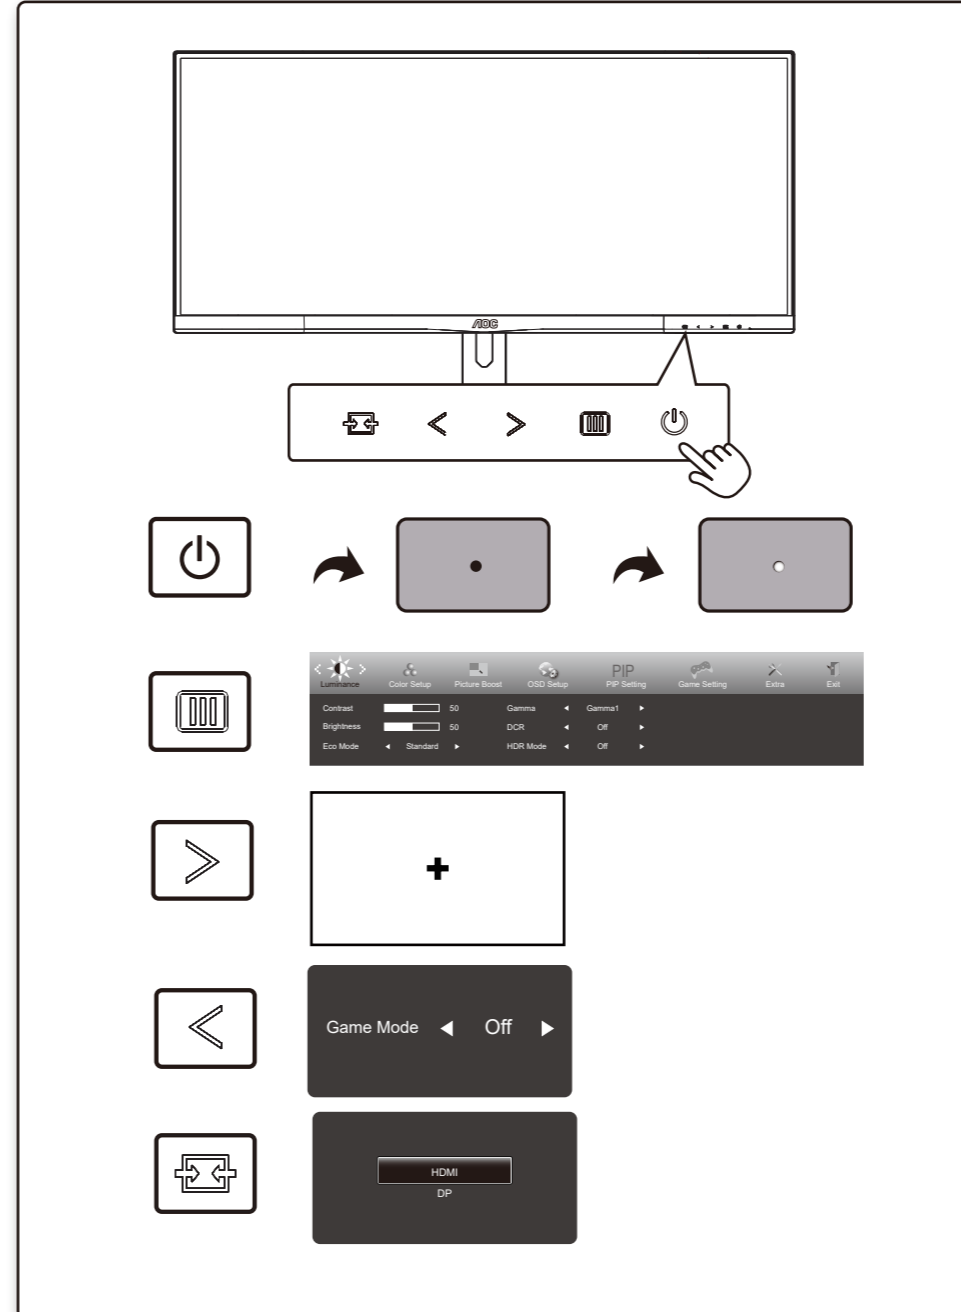

AOC GAMING

Quick Start Guide

CU34G2XE/BK

www.aoc.com
 ©2023AOC.All Rights Reserved

*Different according to countries/regions
 Display design may differ from that illustrated

1

2

3

4

General Specification

Panel	Model Name	CU34G2XE/BK		
	Driving System	TFT Color LCD		
	Viewable Image Size	86.36cm Diagonal(34" Wide Screen)		
	Pixel Pitch	0.23175mm(H) x 0.23175mm(V)		
Others	Horizontal Scan Range	30k-160kHz(HDMI) 30k-220kHz(DP)		
	Horizontal Scan Size(Maximum)	797.22mm		
	Vertical Scan Range	48-100Hz(HDMI) 48-144Hz(DP)		
	Vertical Scan Size(Maximum)	333.72mm		
	Max Resolution	3440x1440@100Hz(HDMI) 3440x1440@144Hz(DP)		
	Plug & Play	VESA DDC2B/CI		
	Power Source	100-240V~, 50/60Hz, 1.5A		
	Power Consumption	Typical(Default Brightness And Contrast)	52W	
		Max. (Brightness = 100, Contrast =100) Standby Mode	≤ 84W	≤ 0.5W
	Dimensions(with stand)	808.3x480.4x244.9mm (WxHxD)		
Net Weight	7.5kg			
Physical Characteristics	Connector Type	HDMI/DP/Earphone Out		
	Signal Cable Type	Detachable		
Environmental	Temperature	Operating	0°C~40°C	
		Non-Operating	-25°C~55°C	
	Humidity	Operating	10%~85% (Non-Condensing)	
		Non-Operating	5%~93% (Non-Condensing)	
	Altitude	Operating	0m~5000m (0ft~16404ft)	
		Non-Operating	0m~12192m (0ft~40000ft)	