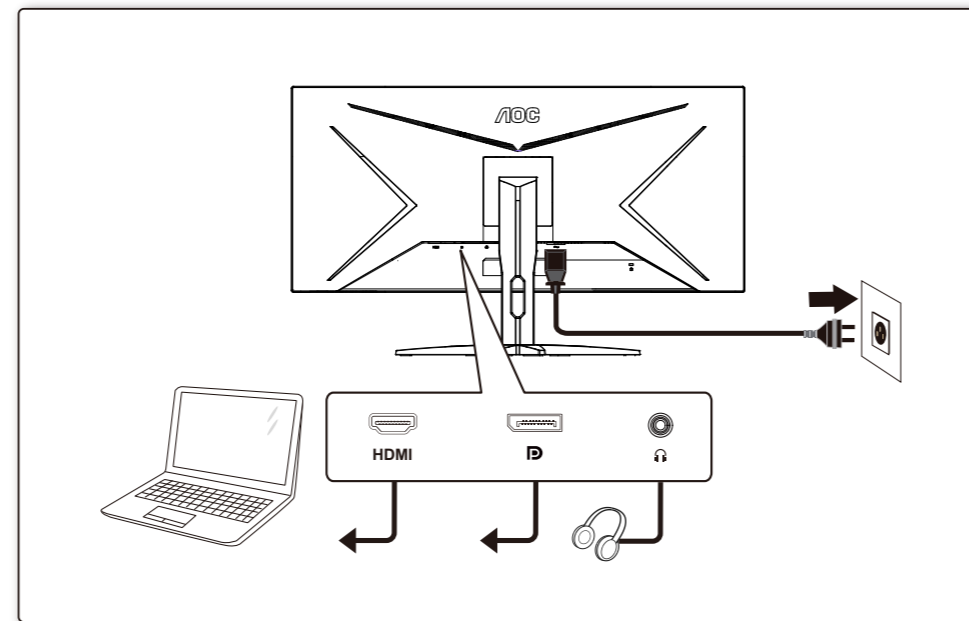

Find your product and get support

Europe
<https://eu.aoc.com/en/support>

Россия
<https://eu.aoc.com/ru/support>

Australia
<https://au.aoc.com/user_manual>

Hong Kong S.A.R.
<https://hk.aoc.com/user_manual>

中國台灣
<https://tw.aoc.com/user_manual>

Indonesia
<https://id.aoc.com/user_manual>

日本
<https://jp.aoc.com/user_manual>

한국
<https://kr.aoc.com/user_manual>

Malaysia
<https://my.aoc.com/user_manual>

Myanmar
<https://mm.aoc.com/user_manual>

New Zealand
<https://nz.aoc.com/user_manual>

Philippines
<https://ph.aoc.com/user_manual>

Singapore
<https://sg.aoc.com/user_manual>

ประเทศไทย
<https://th.aoc.com/user_manual>

Việt Nam
<https://vn.aoc.com/user_manual>

Middle East
<https://me.aoc.com/user_manual>

South Africa
<https://za.aoc.com/user_manual>

Português brasileiro
<https://aoc.portaltpv.com.br/>

India
<https://www.aocindia.com/download_manuals.php>

US/Canada
<https://us.aoc.com/en-US/downloads>

H41G34M161546C

AOC GAMING

Quick Start Guide

CU34G2XE/BK

www.aoc.com
©2023AOC.All Rights Reserved

*Different according to countries/regions
Display design may differ from that illustrated

1

2

3

4

General Specification