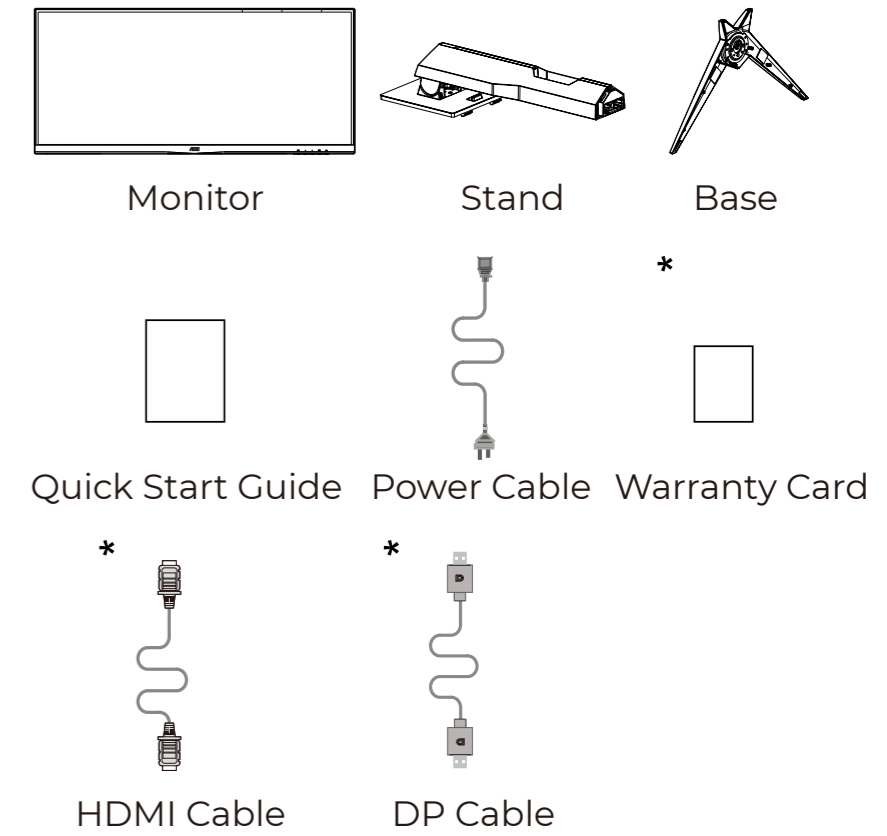

*Different according to countries/regions
Display design may differ from that illustrated

1