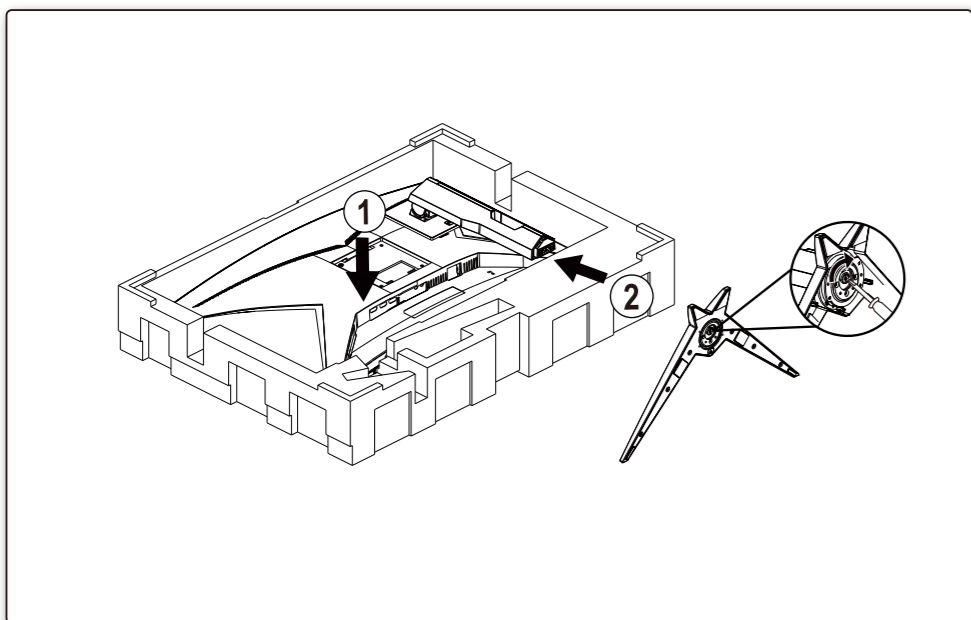

Find your product and get support

Europe
<https://eu.aoc.com/en/support>

Россия
<https://eu.aoc.com/ru/support>

Australia
<https://au.aoc.com/user_manual>

Hong Kong S.A.R.
<https://hk.aoc.com/user_manual>

中國台灣
<https://tw.aoc.com/user_manual>

Indonesia
<https://id.aoc.com/user_manual>

日本
<https://jp.aoc.com/user_manual>

한국
<https://kr.aoc.com/user_manual>

Malaysia
<https://my.aoc.com/user_manual>

Myanmar
<https://mm.aoc.com/user_manual>

New Zealand
<https://nz.aoc.com/user_manual>

Philippines
<https://ph.aoc.com/user_manual>

Singapore
<https://sg.aoc.com/user_manual>

ประเทศไทย
<https://th.aoc.com/user_manual>

Việt Nam
<https://vn.aoc.com/user_manual>

Middle East
<https://me.aoc.com/user_manual>

South Africa
<https://za.aoc.com/user_manual>

Português brasileiro
<https://aoc.portaltpv.com.br/>

India
<https://www.aocindia.com/download_manuals.php>

US/Canada
<https://us.aoc.com/en-US/downloads>

H41G34M161546C

AOC GAMING

Quick Start Guide

CU34G2XE/BK

www.aoc.com
©2023AOC.All Rights Reserved

*Different according to countries/regions
Display design may differ from that illustrated

1

2

3

4

General Specification