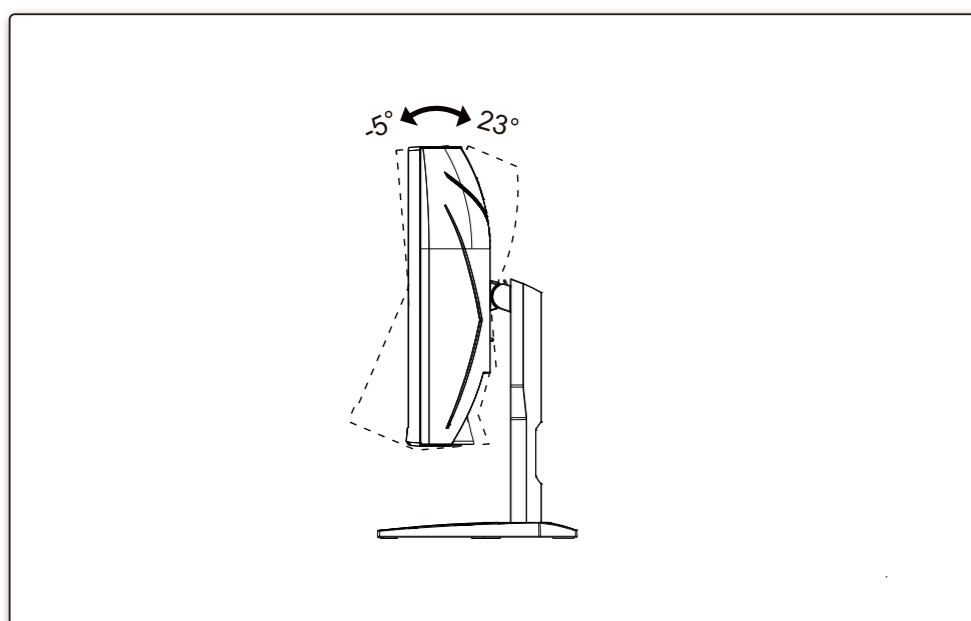

Find your product and get support

Europe
<https://eu.aoc.com/en/support>

Россия
<https://eu.aoc.com/ru/support>

Australia
<https://au.aoc.com/user_manual>

Hong Kong S.A.R.
<https://hk.aoc.com/user_manual>

中國台灣
<https://tw.aoc.com/user_manual>

Indonesia
<https://id.aoc.com/user_manual>

日本
<https://jp.aoc.com/user_manual>

한국
<https://kr.aoc.com/user_manual>

Malaysia
<https://my.aoc.com/user_manual>

Myanmar
<https://mm.aoc.com/user_manual>

New Zealand
<https://nz.aoc.com/user_manual>

Philippines
<https://ph.aoc.com/user_manual>

Singapore
<https://sg.aoc.com/user_manual>

ประเทศไทย
<https://th.aoc.com/user_manual>

Việt Nam
<https://vn.aoc.com/user_manual>

Middle East
<https://me.aoc.com/user_manual>

South Africa
<https://za.aoc.com/user_manual>

Português brasileiro
<https://aoc.portaltpv.com.br/>

India
<https://www.aocindia.com/download_manuals.php>

US/Canada
<https://us.aoc.com/en-US/downloads>

H41G34M161546C

AOC GAMING

Quick Start Guide

CU34G2XE/BK

www.aoc.com
©2023AOC.All Rights Reserved

*Different according to countries/regions
Display design may differ from that illustrated

1

2

3

4

General Specification