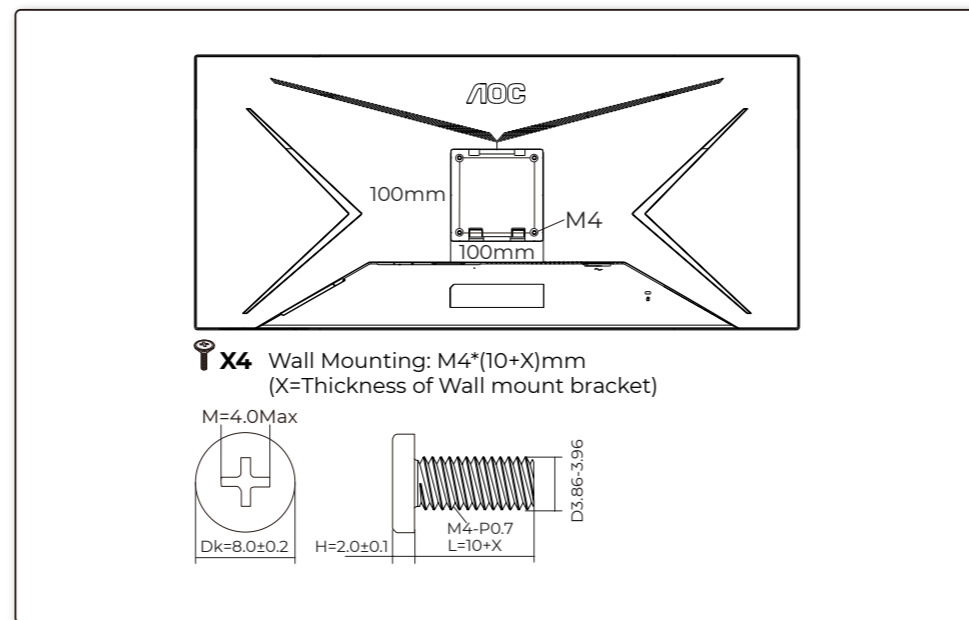

Find your product and get support

Europe
<https://eu.aoc.com/en/support>

Россия
<https://eu.aoc.com/ru/support>

Australia
<https://au.aoc.com/user_manual>

Hong Kong S.A.R.
<https://hk.aoc.com/user_manual>

中國台灣
<https://tw.aoc.com/user_manual>

Indonesia
<https://id.aoc.com/user_manual>

日本
<https://jp.aoc.com/user_manual>

한국
<https://kr.aoc.com/user_manual>

Malaysia
<https://my.aoc.com/user_manual>

Myanmar
<https://mm.aoc.com/user_manual>

New Zealand
<https://nz.aoc.com/user_manual>

Philippines
<https://ph.aoc.com/user_manual>

Singapore
<https://sg.aoc.com/user_manual>

ประเทศไทย
<https://th.aoc.com/user_manual>

Việt Nam
<https://vn.aoc.com/user_manual>

Middle East
<https://me.aoc.com/user_manual>

South Africa
<https://za.aoc.com/user_manual>

Português brasileiro
<https://aoc.portaltpv.com.br/>

India
<https://www.aocindia.com/download_manuals.php>

US/Canada
<https://us.aoc.com/en-US/downloads>

H41G34M161546C

AOC GAMING

Quick Start Guide

CU34G2XE/BK

www.aoc.com
©2023AOC.All Rights Reserved

*Different according to countries/regions
Display design may differ from that illustrated

1

2

3

4

General Specification